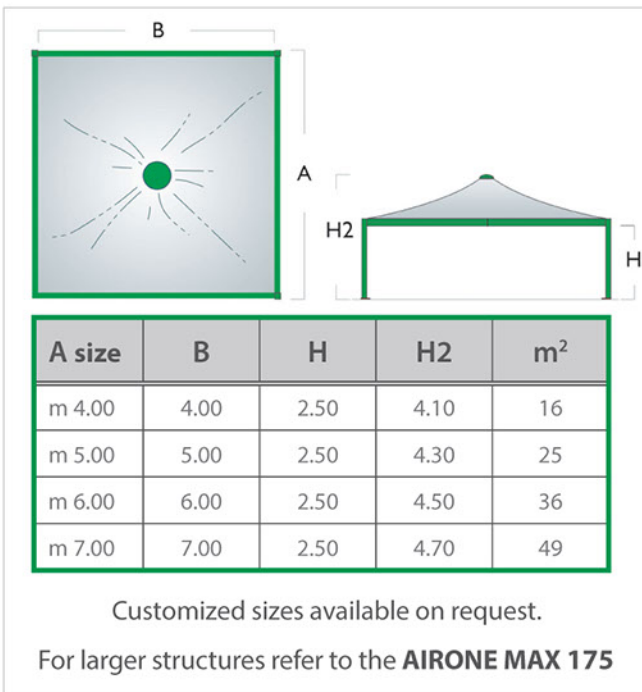

AIRONE TIPO 150

Technical specifications

The **AIRONE TIPO 150** is manufactured to order with a typical lead time of 3-6 weeks.

Due to the versatility and modular capabilities of the **AIRONE TIPO 150**, bespoke sizes are easily achieved where required.

The steel framework is available in a **galvanised only** or **galvanised and powdercoated** finish.

The canopy is manufactured from a choice of PVDF coated PVC materials. The PVC material is fully **UV resistant, waterproof, fire retardant** and has **anti-fungicidal** properties.

The main components:

Eaves Beam: 100mm x 150mm steel section

Column Supports: 150mm x 150mm steel section

We also supply a range of accessories including:

Soft PVC walls • PVCu glazing • Heating • Lighting

[Drawings and structural calculations are available on request.](#)

All structures manufactured in accordance with **CE EN 1090**.

See below our colour range for standard metalwork and canopy colours. We can, if required, powdercoat our structures to any colour of your choice for an additional charge.

Standard Colour Range

Structure Colour	PVC Colour	Structure Colour	PVC Colour
✓ RAL 9010	✓	✓ RAL 6018	✗
✗ Beige 226	✓	✓ RAL 6001	✗
✓ RAL 1014	✓	✓ RAL 6016	✓
✓ RAL 1001	✗	✓ Pine	✗
✓ RAL 2011	✓	✓ RAL 6026	✓
✓ RAL 3000	✓	✓ RAL 7035	✓
✓ RAL 3011	✓	✓ RAL 7038	✓
✓ RAL 8014	✗	✓ RAL 7037	✓
✓ RAL 8017	✗	✓ Anthracite	✗
✓ RAL 1013	✓	✓ RAL 5015	✓
✗ Ivory 205	✓	✓ RAL 5010	✗
✓ RAL 1021	✓	✗ RAL 5002	✓
✓ RAL 1003	✓	✓ RAL 7015	✗
		✓ RAL 9005	✗

To discuss your project or to arrange a **no obligation site survey** please call **0118 978 9072**

zenithcsl.com | 0118 978 9072

ZENITH™
Canopy Structures Limited