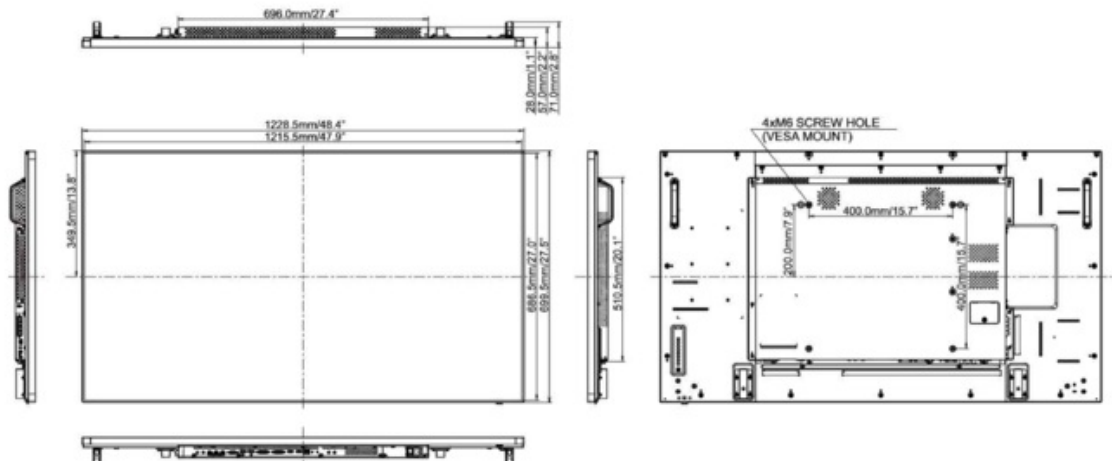

7. DIMENSIONS & WEIGHT

DIMENSIONS W X H X D	1093 x 623.0 x 71 mm
WEIGHT	19 kg

All trademarks and registered trademarks acknowledged. E & O E. Specification subject to change without notice. All LCD's comply with ISO-9241-307:2008 in connection with pixel defects.

1. DISPLAY CHARACTERISTICS

DIAGONAL	54.6"; 138.8cm
PANEL	IPS LED
DISPLAY AREA H X W	680.4 x 1209.6 mm; 26.8" x 47.6"
RESPONSE TIME	8 ms
CONTRAST	1 300 : 1 typical
BRIGHTNESS	500 cd/m ² typical
VIEWING ZONE	horizontal/vertical: 178° / 178° ; right/left: 89° / 89° ; up/down: 89° / 89°
PIXEL PITCH H X V	0.63 x 0.63 mm
NATIVE RESOLUTION	Full HD 1080p, 1920 x 1080 (2.1 megapixel)
HORIZONTAL SYNC	30 - 83 KHz
VERTICAL SYNC	50 - 76 Hz
SYNCHRONIZATION	Separate Sync
ASPECT RATIO	16 : 9
DISPLAY COLOURS	1.07 billion
MAX. NON-STOP OPERATING TIME	24 hours/day

DIMENSIONS W X H X D	1228.5 x 699.5 x 71.0 mm
WEIGHT	24.7 kg

All trademarks and registered trademarks acknowledged. E & O E. Specification subject to change without notice. All LCD's comply with ISO-9241-307:2008 in connection with pixel defects.