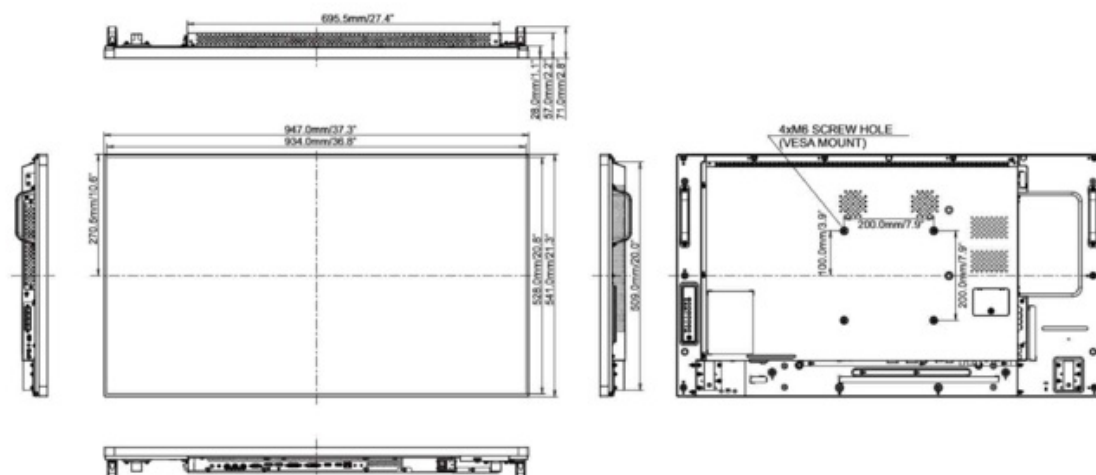

7. DIMENSIONS & WEIGHT

DIMENSIONS W X H X D	947 x 541 x 71 mm
WEIGHT	15.3 kg

All trademarks and registered trademarks acknowledged. E & O E. Specification subject to change without notice. All LCD's comply with ISO-9241-307:2008 in connection with pixel defects.