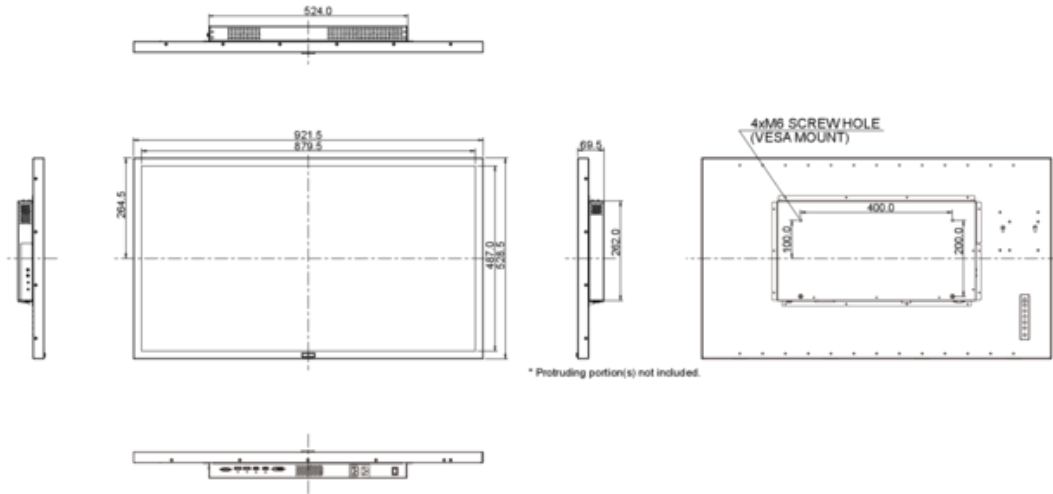

7. DIMENSIONS & WEIGHT

DIMENSIONS W X H X D	921.5 x 528.5 x 69.5 mm
WEIGHT	15.6 kg

All trademarks and registered trademarks acknowledged. E & O E. Specification subject to change without notice. All LCD's comply with ISO-9241-307:2008 in connection with pixel defects.