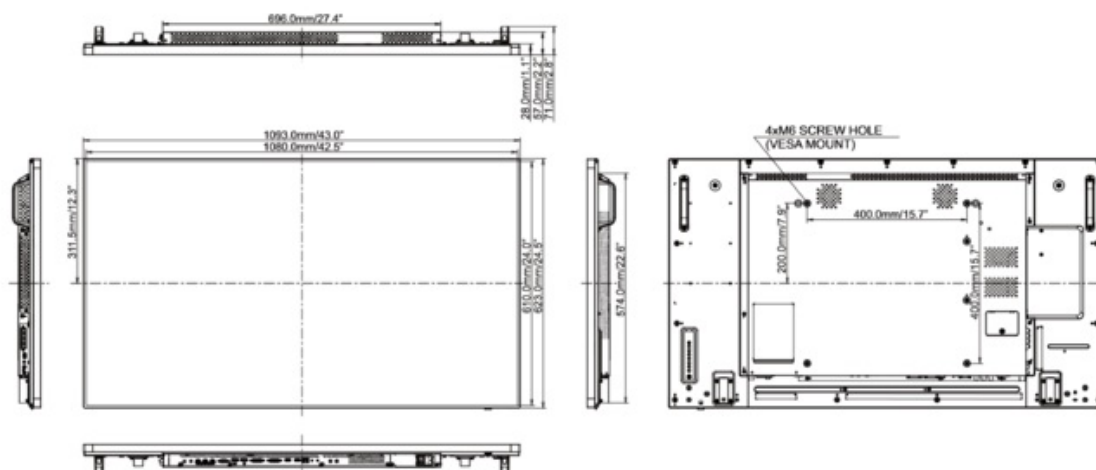

1. DISPLAY CHARACTERISTICS

DIAGONAL	48.5"; 123.2cm
PANEL	IPS LED
DISPLAY AREA H X W	604 x 1073.8 mm; 23.8" x 42.3"
RESPONSE TIME	8 ms
CONTRAST	1 300 : 1 typical
BRIGHTNESS	500 cd/m ² typical
VIEWING ZONE	horizontal/vertical: 178° / 178° ; right/left: 89° / 89° ; up/down: 89° / 89°
PIXEL PITCH H X V	0.55926 x 0.55926 mm
NATIVE RESOLUTION	Full HD 1080p, 1920 x 1080 (2.1 megapixel)
HORIZONTAL SYNC	30.0 - 83 KHz
VERTICAL SYNC	50 - 76 Hz
SYNCHRONIZATION	Separate Sync
ASPECT RATIO	16 : 9
DISPLAY COLOURS	1.07 billion
MAX. NON-STOP OPERATING TIME	24 hours/day

7. DIMENSIONS & WEIGHT

DIMENSIONS W X H X D	1093 x 623.0 x 71 mm
WEIGHT	19 kg

All trademarks and registered trademarks acknowledged. E & O E. Specification subject to change without notice. All LCD's comply with ISO-9241-307:2008 in connection with pixel defects.