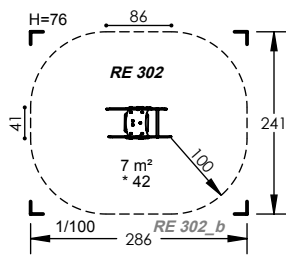

1 Users

0.42m Fall Height

1 to 2 Hours

2 Play Activities

RE 303

2 to 8 Years

1 Users

0.43m Fall Height