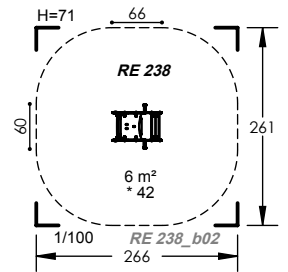

RE 238

1 to 6 Years

1 Users

0.42m Fall Height

1 to 2 Hours

2 Play Activities

RE 283

1 to 6 Years