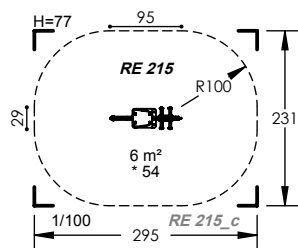

1 to 2 Hours

2 Play Activities

RE 215

2 to 8 Years

1 Users

0.54m Fall Height

1 to 2 Hours

2 Play Activities