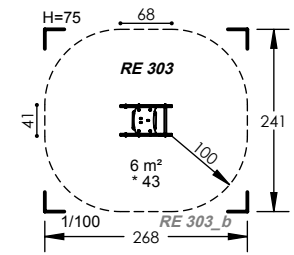

RE 303

2 to 8 Years

1 Users

0.43m Fall Height

1 to 2 Hours

2 Play Activities