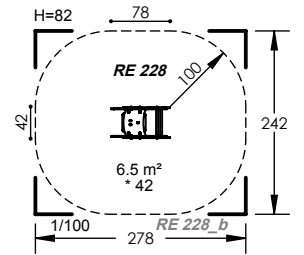

RE 228

2 to 8 Years

1 Users

0.42m Fall Height

1 to 2 Hours

2 Play Activities