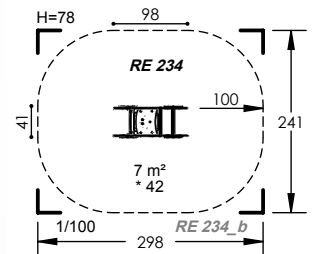

RE 234

1 to 6 Years

1 Users

0.42m Fall Height

1 to 2 Hours

2 Play Activities

RE 237

1 to 6 Years