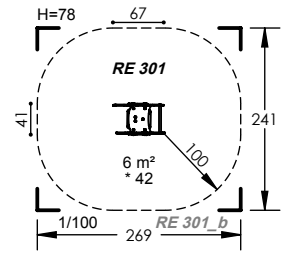

RE 301

2 to 8 Years

1 Users

0.42m Fall Height

1 to 2 Hours

2 Play Activities