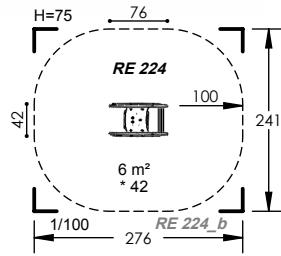

RE 224

2 to 8 Years