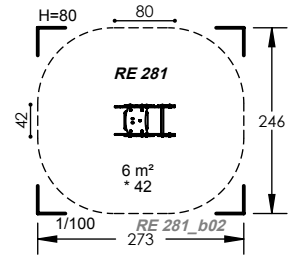

RE 281

2 to 8 Years

1 Users

0.42m Fall Height

1 to 2 Hours

2 Play Activities