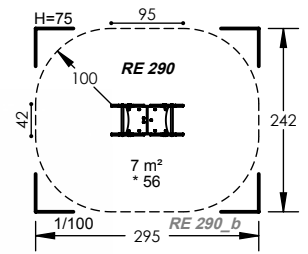

RE 290

1 to 6 Years

2 Users

0.56m Fall Height

2 to 3 Hours

2 Play Activities