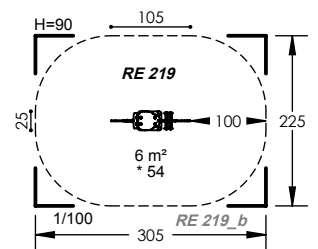

RE 219

2 to 8 Years

1 Users

0.54m Fall Height

1 to 2 Hours

2 Play Activities

RE 223

2 to 8 Years