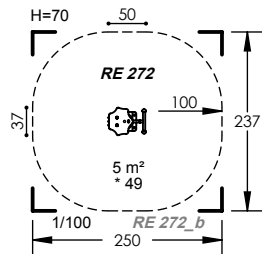

1 Users

0.49m Fall Height

2 to 3 Hours

2 Play Activities

RE 220

2 to 8 Years

1 Users

0.42m Fall Height