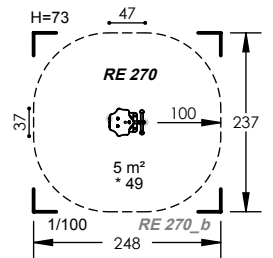

RE 270

2 to 8 Years

1 Users

0.49m Fall Height

1 to 2 Hours Installation

2

RE 272

2 to 8 Years