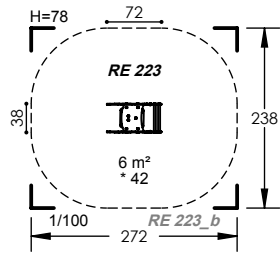

RE 219

2 to 8 Years

1 Users

0.54m Fall Height

1 to 2 Hours

2 Play Activities

RE 223

2 to 8 Years