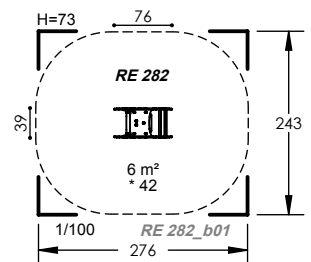

1 to 2 Hours

2 Play Activities

RE 282

1 to 6 Years

1 Users

0.42m Fall Height

1 to 2 Hours

2 Play Activities