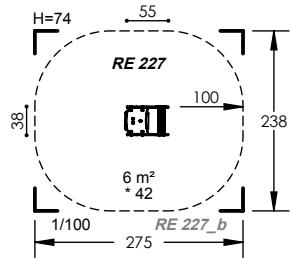

1 to 2 Hours

2 Play Activities

RE 227

2 to 8 Years

1 Users

0.42m Fall Height

1 to 2 Hours

2 Play Activities