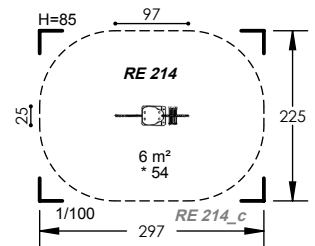

RE 214

-  2 to 8 Years
-  1 Users
-  0.54m Fall Height
-  1 to 2 Hours
-  2 Play Activities

RE 289

2 to 8 Years

1 Users

0.54m Fall Height

1 to 2 Hours Installation

2