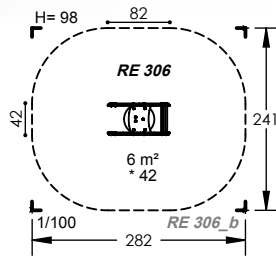

1 Users

0.42m Fall Height

1 to 2 Hours

2 Play Activities

RE 232

1 to 6 Years

1 Users

0.42m Fall Height