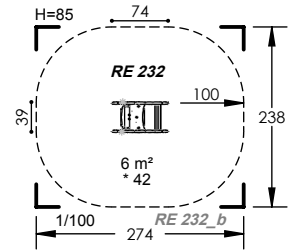

RE 232

1 to 6 Years

1 Users

0.42m Fall Height

1 to 2 Hours

2 Play Activities