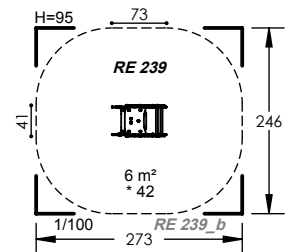

RE 239

1 to 6 Years

1 Users

0.42m Fall Height

1 to 2 Hours

2 Play Activities