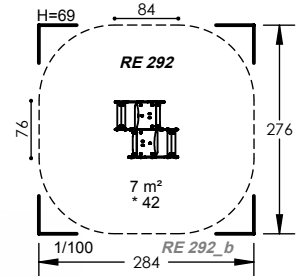

2 to 3 Hours

2 Play Activities

DP 704

Age Range - 1-6 Years

1 User

Minimum Space - 371 x 336cm

2 Play Activities