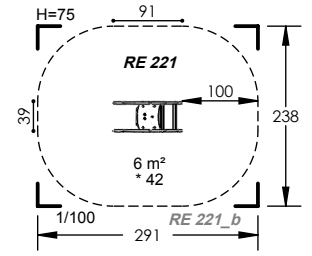

1 Users

0.42m Fall Height

1 to 2 Hours

2 Play Activities

RE 221

2 to 8 Years

1 Users

0.42m Fall Height