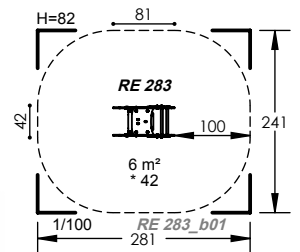

1 Users

0.42m Fall Height

1 to 2 Hours

2 Play Activities

RE 284

1 to 6 Years

1 Users

0.42m Fall Height