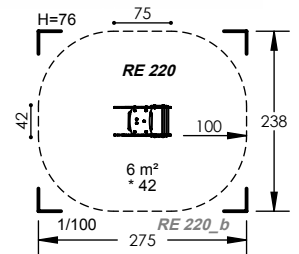

RE 220

2 to 8 Years

1 Users

0.42m Fall Height

1 to 2 Hours

2 Play Activities