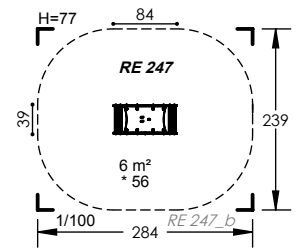

RE 247

1 to 8 Years

2 Users

0.56m Fall Height

2 to 3 Hours

2 Play Activities