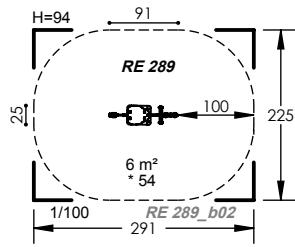

RE 214

-  2 to 8 Years
-  1 Users
-  0.54m Fall Height
-  1 to 2 Hours
-  2 Play Activities

RE 289

2 to 8 Years

1 Users

0.54m Fall Height

1 to 2 Hours Installation

2