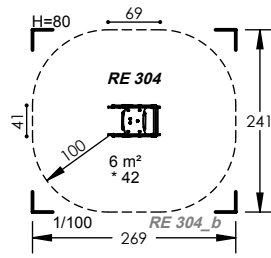

1 to 2 Hours

2 Play Activities

RE 304

2 to 8 Years

1 Users

0.42m Fall Height

1 to 2 Hours

2 Play Activities