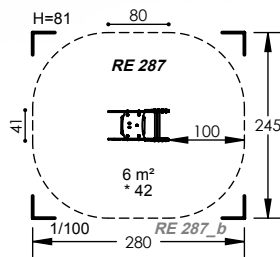

1 to 2 Hours

2 Play Activities

RE 287

2 to 8 Years

1 Users

0.42m Fall Height

1 to 2 Hours

2 Play Activities