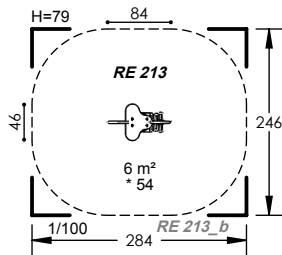

RE 214

-  2 to 8 Years
-  1 Users
-  0.54m Fall Height
-  1 to 2 Hours
-  2 Play Activities

RE 289

2 to 8 Years

1 Users

0.54m Fall Height

1 to 2 Hours Installation

2