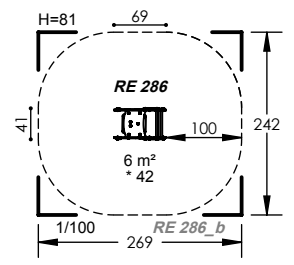

RE 286

2 to 8 Years

1 Users

0.42m Fall Height

1 to 2 Hours

2 Play Activities