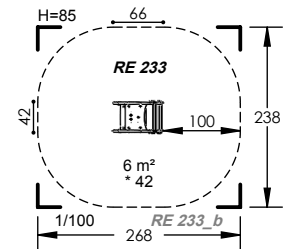

RE 234

1 to 6 Years

1 Users

0.42m Fall Height

1 to 2 Hours

2 Play Activities

RE 237

1 to 6 Years