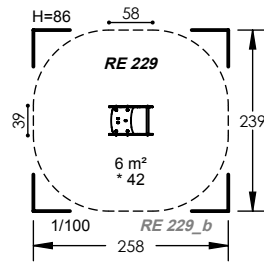

1 Users

0.42m Fall Height

1 to 2 Hours

2 Play Activities

RE 286

2 to 8 Years

1 Users

0.42m Fall Height