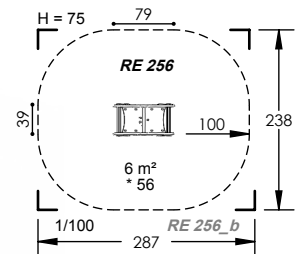

RE 256

1 to 6 Years

2 Users

0.56m Fall Height

2 to 3 Hours

2 Play Activities