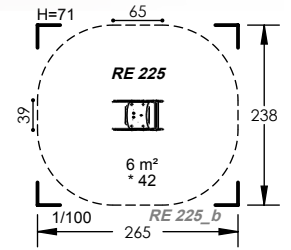

RE 225

2 to 8 Years