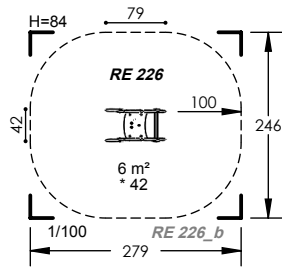

1 Users

0.42m Fall Height

1 to 2 Hours

2 Play Activities

RE 228

2 to 8 Years

1 Users

0.42m Fall Height