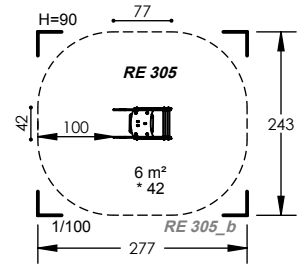

RE 305

2 to 8 Years

1 Users

0.42m Fall Height

1 to 2 Hours

2 Play Activities

RE 306

2 to 8 Years