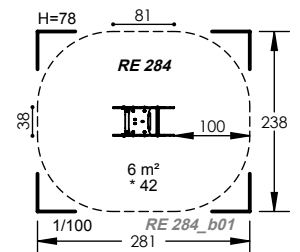

RE 284

1 to 6 Years

1 Users

0.42m Fall Height

1 to 2 Hours

2 Play Activities