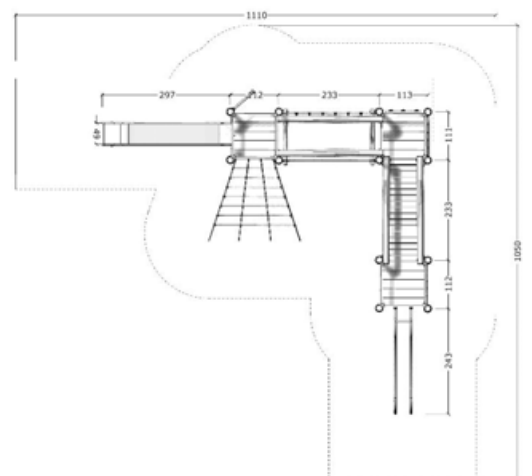

### Robinia hexagonal climbing tower 3564

Not To Scale

Age Group - 3+  
Fall Height - 180cm  
Safety Area - 8 x 7.3m  
Safety Area m2 - 42

**Robinia tower 60114**

Not To Scale

Age Group - 3+  
 Fall Height - 180cm  
 Safety Area - 6.1 x 6.2m  
 Safety Area m2 - 27

**Robinia tower 60500**

Not To Scale

Age Group - 3+  
 Fall Height - 210cm  
 Safety Area - 11.2 x 10.2m  
 Safety Area m2 - 95

**Robinia tower 60402**

Not To Scale

Age Group - 3+  
 Fall Height - 180cm  
 Safety Area - 11 x 9.4m  
 Safety Area m2 - 64

### Robinia tower 60116

Not To Scale

Age Group - 3+  
 Fall Height - 180cm  
 Safety Area - 7.6 x 6.5m  
 Safety Area m2 - 33

### Robinia tower 60400

Not To Scale

Age Group - 3+  
 Fall Height - 220cm  
 Safety Area - 11.1 x 10.5m  
 Safety Area m2 - 79