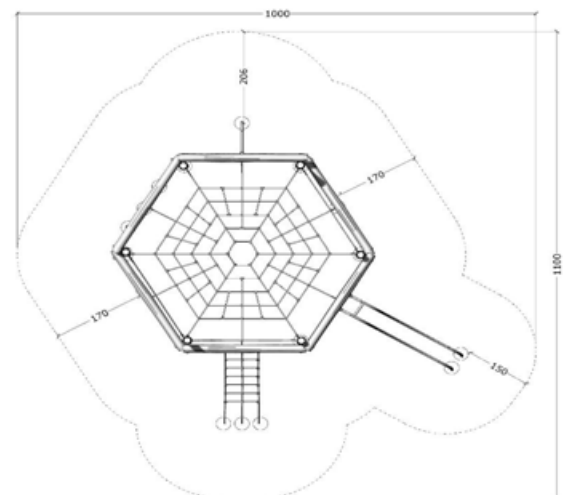

## Robinia hexagonal climbing tower 3580

Age Group - 3+  
 Fall Height - 240cm  
 Safety Area - 9.04 x 9.44m  
 Safety Area m2 - 62

## Robinia triangular climbing tower 3578

Age Group - 3+  
 Fall Height - 240cm  
 Safety Area - 8.5 x 7.4m  
 Safety Area m2 - 43

## Robinia square climbing tower 3579

Age Group - 3+  
 Fall Height - 240cm  
 Safety Area - 8.5 x 7.4m  
 Safety Area m2 - 43

Not To Scale

## Robinia climbing system G2600

Age Group - 3+  
 Fall Height - 240cm  
 Safety Area - 10 x 11m  
 Safety Area m2 - 62

Not To Scale

T: 01442 265489

E: [info@monsterplay.co.uk](mailto:info@monsterplay.co.uk)