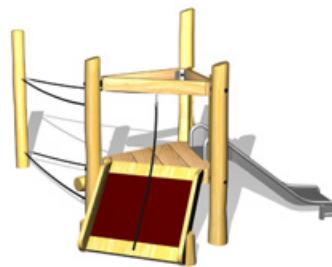

Robinia tower 60104

Age Group - 1+
Fall Height - 60cm
Safety Area - 6.23 x 5.94m
Safety Area m2 - 25

Not To Scale