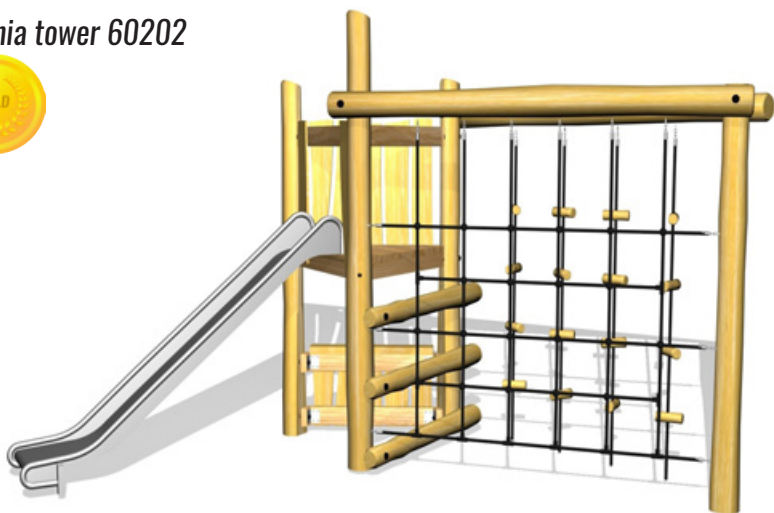

### Robinia tower 60200

Not To Scale

Age Group - 3+  
Fall Height - 120cm  
Safety Area - 7.6 x 5.56m  
Safety Area m2 - 27

**Robinia tower 60102**

Age Group - 1+  
 Fall Height - 60cm  
 Safety Area - 6.12 x 4.82m  
 Safety Area m2 - 20.5

**Robinia tower 60104**

Age Group - 1+  
 Fall Height - 60cm  
 Safety Area - 6.23 x 5.94m  
 Safety Area m2 - 25

Not To Scale

# Robinia tower 60202

Age Group - 3+  
Fall Height - 240cm  
Safety Area - 8.5 x 7.4m  
Safety Area m2 - 43

## Robinia tower 60108

Age Group - 3+  
 Fall Height - 210cm  
 Safety Area - 7.56 x 5.74m  
 Safety Area m2 - 30

Not To Scale