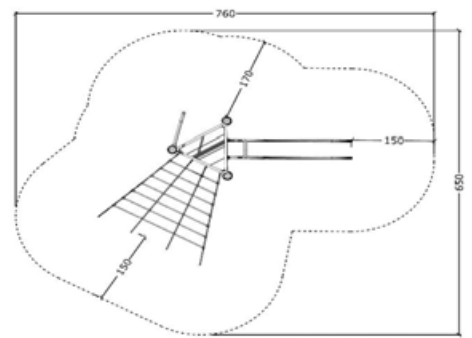

Robinia tower 60116

Not To Scale

Age Group - 3+
Fall Height - 180cm
Safety Area - 7.6 x 6.5m
Safety Area m2 - 33