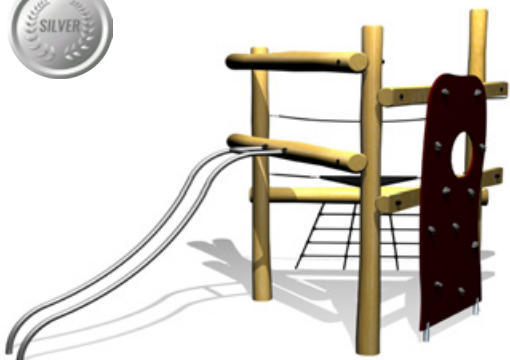

Robinia triangular climbing tower 3578