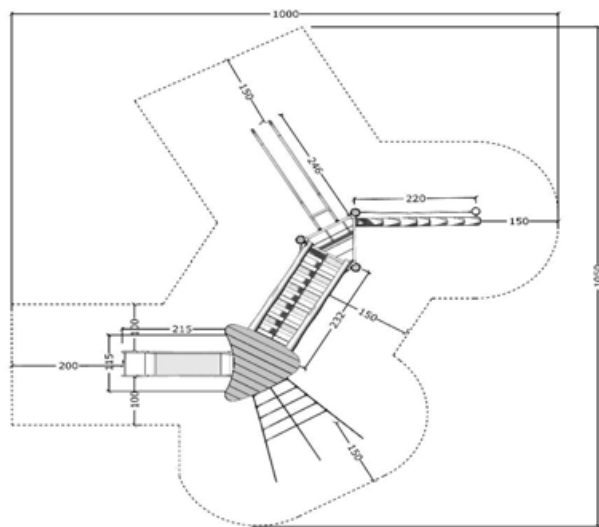

Robinia tower 60302

Not To Scale

Age Group - 3+
Fall Height - 170cm
Safety Area - 10 x 10.5m
Safety Area m2 - 55