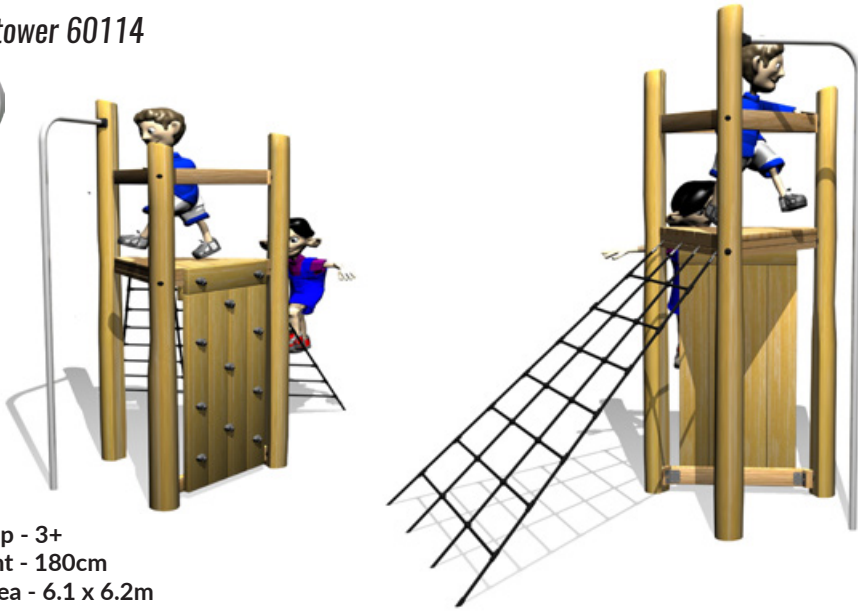

### Robinia square climbing system G596

Not To Scale

Age Group - 3+  
Fall Height - 220cm  
Safety Area - 6.8 x 6.8m  
Safety Area m2 - 42

### Robinia hexagonal climbing tower 3564

Not To Scale

Age Group - 3+  
Fall Height - 180cm  
Safety Area - 8 x 7.3m  
Safety Area m2 - 42

**Robinia tower 60114**

Not To Scale

Age Group - 3+  
 Fall Height - 180cm  
 Safety Area - 6.1 x 6.2m  
 Safety Area m2 - 27

**Robinia tower 60500**

Not To Scale

Age Group - 3+  
 Fall Height - 210cm  
 Safety Area - 11.2 x 10.2m  
 Safety Area m2 - 95

**Robinia tower 60402**

Not To Scale

Age Group - 3+  
 Fall Height - 180cm  
 Safety Area - 11 x 9.4m  
 Safety Area m2 - 64