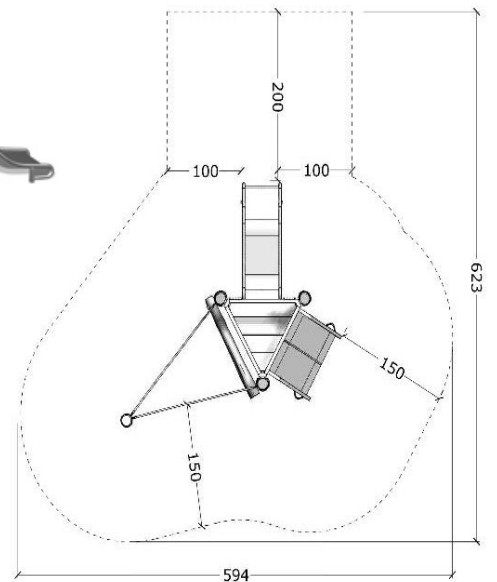

### Robinia tower 60302

Not To Scale

Age Group - 3+  
Fall Height - 170cm  
Safety Area - 10 x 10.5m  
Safety Area m2 - 55

### Robinia twin tower 60402

Not To Scale

Age Group - 3+  
Fall Height - 180cm  
Safety Area - 11 x 9.4m  
Safety Area m2 - 64

### Robinia tower 60200

Not To Scale

Age Group - 3+  
Fall Height - 120cm  
Safety Area - 7.6 x 5.56m  
Safety Area m2 - 27

**Robinia tower 60102**

Age Group - 1+  
 Fall Height - 60cm  
 Safety Area - 6.12 x 4.82m  
 Safety Area m2 - 20.5

**Robinia tower 60104**

Age Group - 1+  
 Fall Height - 60cm  
 Safety Area - 6.23 x 5.94m  
 Safety Area m2 - 25

Not To Scale