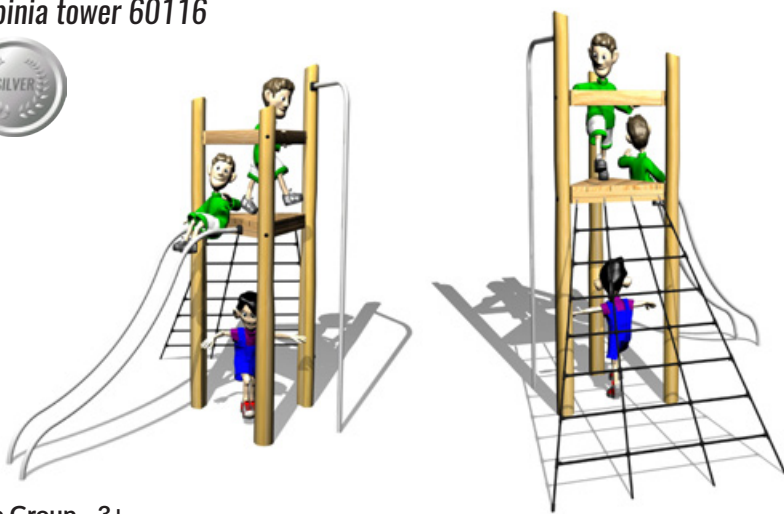

Robinia tower 60116

Not To Scale

Age Group - 3+
Fall Height - 180cm
Safety Area - 7.6 x 6.5m
Safety Area m2 - 33