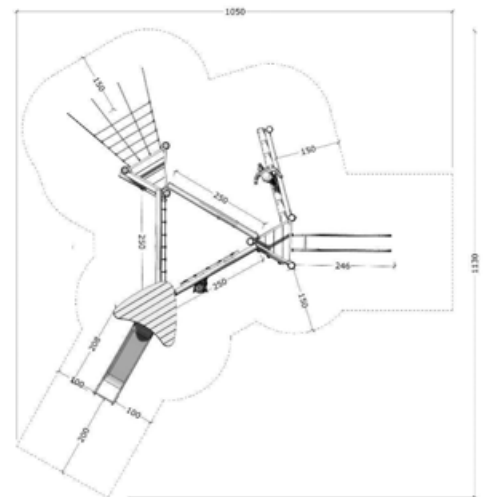

### Robinia square climbing system G596

Not To Scale

Age Group - 3+  
Fall Height - 220cm  
Safety Area - 6.8 x 6.8m  
Safety Area m2 - 42

### Robinia hexagonal climbing tower 3564

Not To Scale

Age Group - 3+  
Fall Height - 180cm  
Safety Area - 8 x 7.3m  
Safety Area m2 - 42

**Robinia tower 60114**

Not To Scale

Age Group - 3+  
 Fall Height - 180cm  
 Safety Area - 6.1 x 6.2m  
 Safety Area m2 - 27

**Robinia tower 60500**

Not To Scale

Age Group - 3+  
 Fall Height - 210cm  
 Safety Area - 11.2 x 10.2m  
 Safety Area m2 - 95

**Robinia tower 60402**

Not To Scale

Age Group - 3+  
 Fall Height - 180cm  
 Safety Area - 11 x 9.4m  
 Safety Area m2 - 64