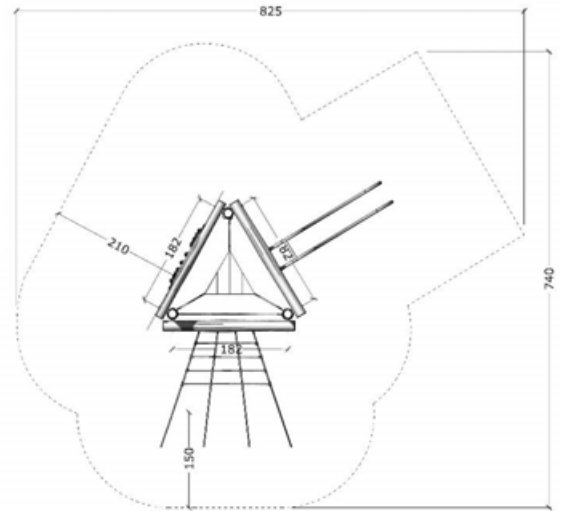

## Robinia hexagonal climbing tower 3580

Age Group - 3+  
 Fall Height - 240cm  
 Safety Area - 9.04 x 9.44m  
 Safety Area m2 - 62

## Robinia triangular climbing tower 3578

Age Group - 3+  
 Fall Height - 240cm  
 Safety Area - 8.5 x 7.4m  
 Safety Area m2 - 43

## Robinia square climbing tower 3579

Age Group - 3+  
 Fall Height - 240cm  
 Safety Area - 8.5 x 7.4m  
 Safety Area m2 - 43

Not To Scale