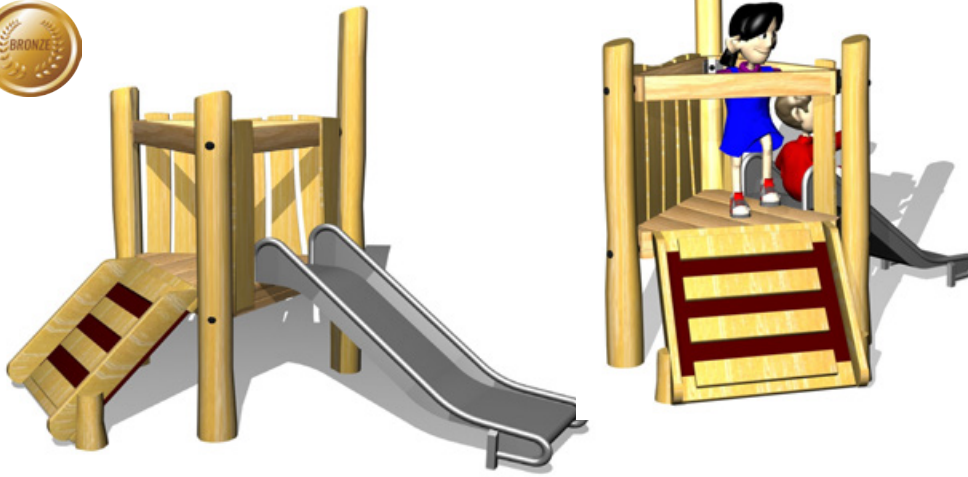

# Timber Play

Our wonderful Timber Play units are made from Robinia Wood. There are a range of climbing activities around the unit from climbing walls, bannister slides and firemans poles to nets and slides. A great range for those looking for a natural feel to their playground.

### Robinia twin tower 60402

Not To Scale

Age Group - 3+  
Fall Height - 180cm  
Safety Area - 11 x 9.4m  
Safety Area m2 - 64

### Robinia tower 60200

Not To Scale

Age Group - 3+  
Fall Height - 120cm  
Safety Area - 7.6 x 5.56m  
Safety Area m2 - 27

**Robinia tower 60102**

Age Group - 1+  
 Fall Height - 60cm  
 Safety Area - 6.12 x 4.82m  
 Safety Area m2 - 20.5