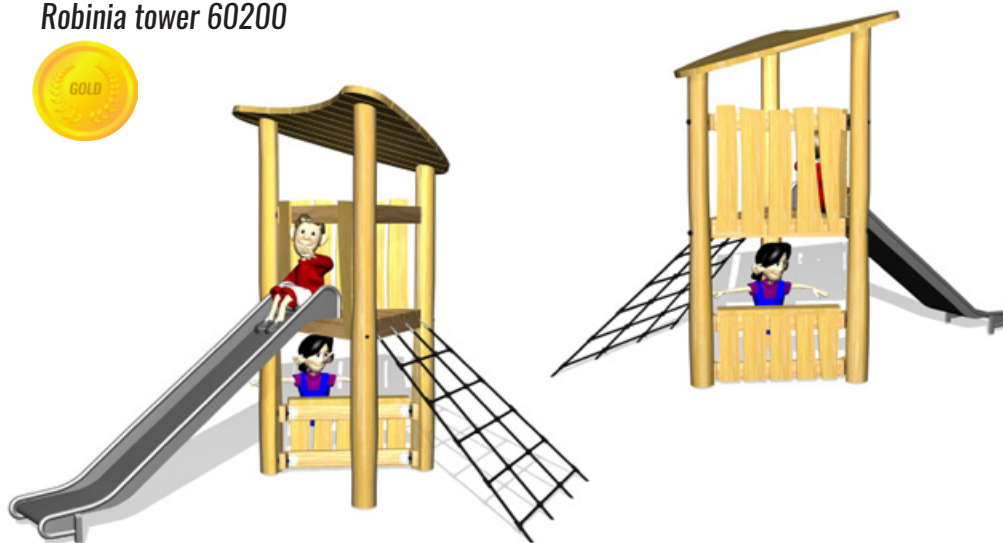

Robinia tower 60200

Not To Scale

Age Group - 3+
Fall Height - 120cm
Safety Area - 7.6 x 5.56m
Safety Area m2 - 27