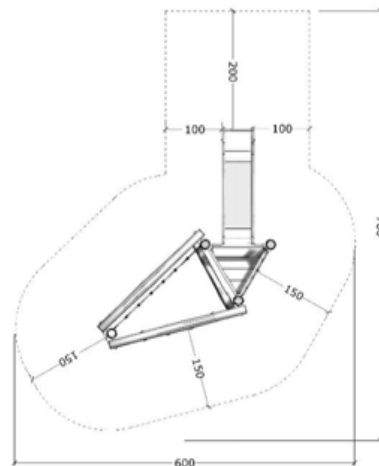

### Robinia tower 60200

Not To Scale

Age Group - 3+  
Fall Height - 120cm  
Safety Area - 7.6 x 5.56m  
Safety Area m2 - 27

**Robinia tower 60102**

Age Group - 1+  
 Fall Height - 60cm  
 Safety Area - 6.12 x 4.82m  
 Safety Area m2 - 20.5

**Robinia tower 60104**

Age Group - 1+  
 Fall Height - 60cm  
 Safety Area - 6.23 x 5.94m  
 Safety Area m2 - 25

Not To Scale

# Robinia tower 60202

Age Group - 3+  
Fall Height - 240cm  
Safety Area - 8.5 x 7.4m  
Safety Area m2 - 43

## Robinia tower 60108

Age Group - 3+  
 Fall Height - 210cm  
 Safety Area - 7.56 x 5.74m  
 Safety Area m2 - 30

Not To Scale