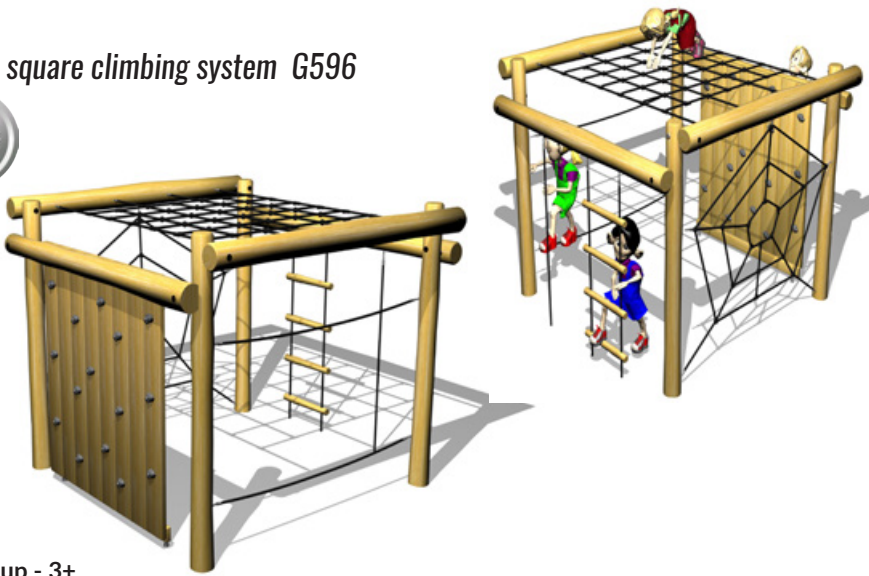

## Robinia square climbing tower 3579

Age Group - 3+  
 Fall Height - 240cm  
 Safety Area - 8.5 x 7.4m  
 Safety Area m2 - 43

Not To Scale

## Robinia climbing system G2600

Age Group - 3+  
 Fall Height - 240cm  
 Safety Area - 10 x 11m  
 Safety Area m2 - 62

Not To Scale

T: 01442 265489

E: [info@monsterplay.co.uk](mailto:info@monsterplay.co.uk)

### Robinia square climbing system G596

Not To Scale

Age Group - 3+  
Fall Height - 220cm  
Safety Area - 6.8 x 6.8m  
Safety Area m2 - 42

### Robinia hexagonal climbing tower 3564

Not To Scale

Age Group - 3+  
Fall Height - 180cm  
Safety Area - 8 x 7.3m  
Safety Area m2 - 42

**Robinia tower 60114**

Not To Scale

Age Group - 3+  
 Fall Height - 180cm  
 Safety Area - 6.1 x 6.2m  
 Safety Area m2 - 27