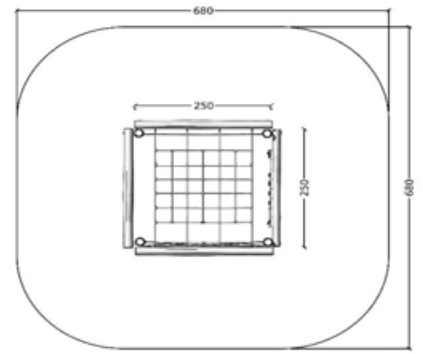

## Robinia square climbing tower 3579

Age Group - 3+  
 Fall Height - 240cm  
 Safety Area - 8.5 x 7.4m  
 Safety Area m2 - 43

Not To Scale

## Robinia climbing system G2600

Age Group - 3+  
 Fall Height - 240cm  
 Safety Area - 10 x 11m  
 Safety Area m2 - 62

Not To Scale

T: 01442 265489

E: [info@monsterplay.co.uk](mailto:info@monsterplay.co.uk)

### Robinia square climbing system G596

Not To Scale

Age Group - 3+  
Fall Height - 220cm  
Safety Area - 6.8 x 6.8m  
Safety Area m2 - 42

### Robinia hexagonal climbing tower 3564

Not To Scale

Age Group - 3+  
Fall Height - 180cm  
Safety Area - 8 x 7.3m  
Safety Area m2 - 42

**Robinia tower 60114**

Not To Scale

Age Group - 3+  
 Fall Height - 180cm  
 Safety Area - 6.1 x 6.2m  
 Safety Area m2 - 27