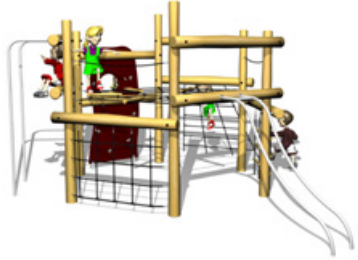

Robinia hexagonal climbing tower 3580