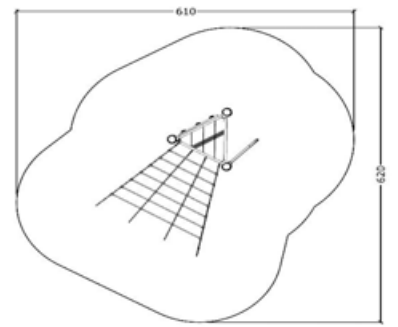

### Robinia square climbing system G596

Not To Scale

Age Group - 3+  
Fall Height - 220cm  
Safety Area - 6.8 x 6.8m  
Safety Area m2 - 42

### Robinia hexagonal climbing tower 3564

Not To Scale

Age Group - 3+  
Fall Height - 180cm  
Safety Area - 8 x 7.3m  
Safety Area m2 - 42

**Robinia tower 60114**

Not To Scale

Age Group - 3+  
 Fall Height - 180cm  
 Safety Area - 6.1 x 6.2m  
 Safety Area m2 - 27

**Robinia tower 60500**

Not To Scale

Age Group - 3+  
 Fall Height - 210cm  
 Safety Area - 11.2 x 10.2m  
 Safety Area m2 - 95

**Robinia tower 60402**

Not To Scale

Age Group - 3+  
 Fall Height - 180cm  
 Safety Area - 11 x 9.4m  
 Safety Area m2 - 64