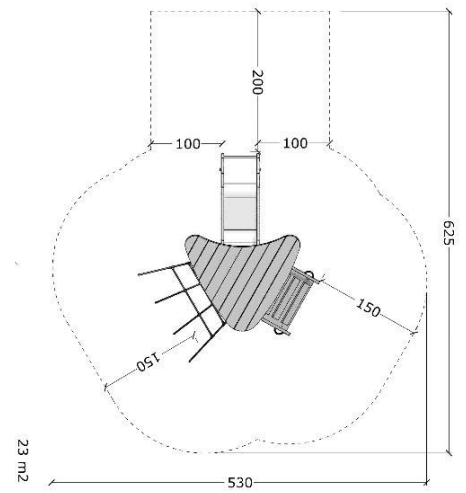

**Robinia tower 60104**

Age Group - 1+  
 Fall Height - 60cm  
 Safety Area - 6.23 x 5.94m  
 Safety Area m2 - 25

Not To Scale

# Robinia tower 60202

Age Group - 3+  
Fall Height - 240cm  
Safety Area - 8.5 x 7.4m  
Safety Area m2 - 43

## Robinia tower 60108

Age Group - 3+  
 Fall Height - 210cm  
 Safety Area - 7.56 x 5.74m  
 Safety Area m2 - 30

Not To Scale

## Robinia tower 60100

Age Group - 1+  
 Fall Height - 60cm  
 Safety Area - 6.25 x 5.3m  
 Safety Area m2 - 23

Not To Scale