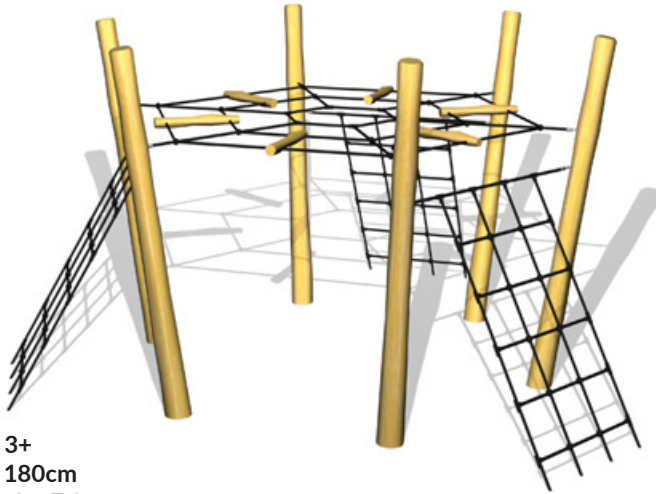

## Robinia square climbing tower 3579

Age Group - 3+  
 Fall Height - 240cm  
 Safety Area - 8.5 x 7.4m  
 Safety Area m2 - 43

Not To Scale

## Robinia climbing system G2600

Age Group - 3+  
 Fall Height - 240cm  
 Safety Area - 10 x 11m  
 Safety Area m2 - 62

Not To Scale

T: 01442 265489

E: [info@monsterplay.co.uk](mailto:info@monsterplay.co.uk)

### Robinia square climbing system G596

Not To Scale

Age Group - 3+  
Fall Height - 220cm  
Safety Area - 6.8 x 6.8m  
Safety Area m2 - 42

### Robinia hexagonal climbing tower 3564

Not To Scale

Age Group - 3+  
Fall Height - 180cm  
Safety Area - 8 x 7.3m  
Safety Area m2 - 42

**Robinia tower 60114**

Not To Scale

Age Group - 3+  
 Fall Height - 180cm  
 Safety Area - 6.1 x 6.2m  
 Safety Area m2 - 27