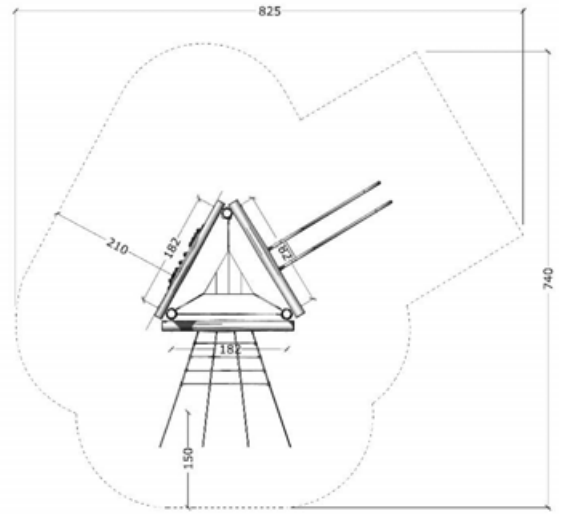

## Robinia hexagonal climbing tower 3580

Age Group - 3+  
 Fall Height - 240cm  
 Safety Area - 9.04 x 9.44m  
 Safety Area m2 - 62

## Robinia triangular climbing tower 3578

Age Group - 3+  
 Fall Height - 240cm  
 Safety Area - 8.5 x 7.4m  
 Safety Area m2 - 43

## Robinia square climbing tower 3579

Age Group - 3+  
 Fall Height - 240cm  
 Safety Area - 8.5 x 7.4m  
 Safety Area m2 - 43

Not To Scale