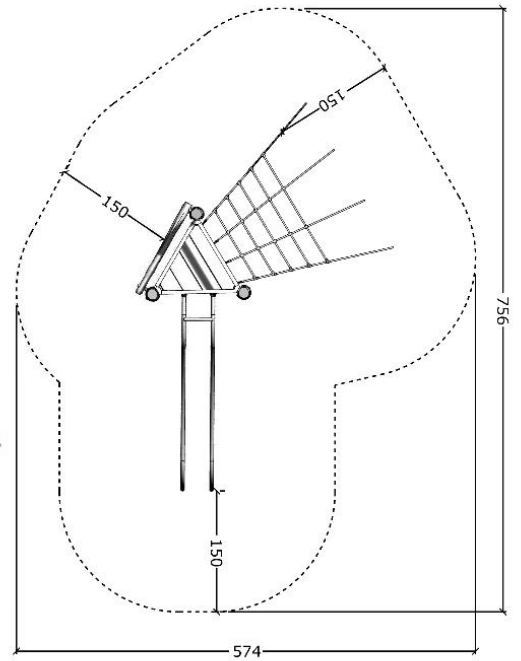

**Robinia tower 60104**

Age Group - 1+  
 Fall Height - 60cm  
 Safety Area - 6.23 x 5.94m  
 Safety Area m2 - 25

Not To Scale

# Robinia tower 60202

Age Group - 3+  
Fall Height - 240cm  
Safety Area - 8.5 x 7.4m  
Safety Area m2 - 43

## Robinia tower 60108

Age Group - 3+  
 Fall Height - 210cm  
 Safety Area - 7.56 x 5.74m  
 Safety Area m2 - 30

Not To Scale

## Robinia tower 60100

Age Group - 1+  
 Fall Height - 60cm  
 Safety Area - 6.25 x 5.3m  
 Safety Area m2 - 23

Not To Scale