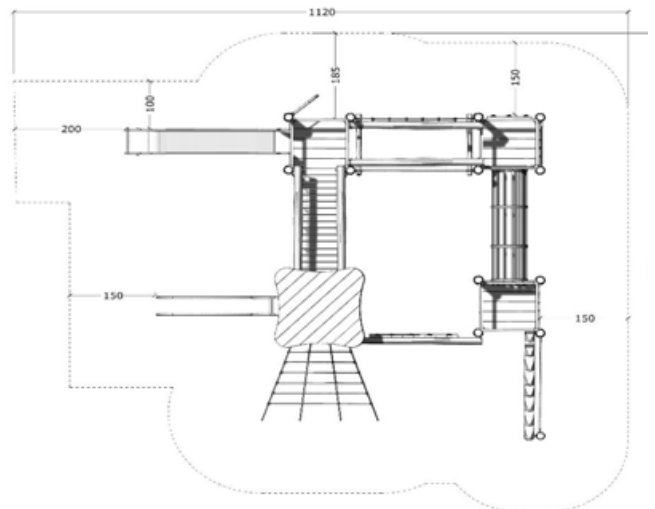

### Robinia square climbing system G596

Not To Scale

Age Group - 3+  
Fall Height - 220cm  
Safety Area - 6.8 x 6.8m  
Safety Area m2 - 42

### Robinia hexagonal climbing tower 3564

Not To Scale

Age Group - 3+  
Fall Height - 180cm  
Safety Area - 8 x 7.3m  
Safety Area m2 - 42

**Robinia tower 60114**

Not To Scale

Age Group - 3+  
 Fall Height - 180cm  
 Safety Area - 6.1 x 6.2m  
 Safety Area m2 - 27

**Robinia tower 60500**

Not To Scale

Age Group - 3+  
 Fall Height - 210cm  
 Safety Area - 11.2 x 10.2m  
 Safety Area m2 - 95

**Robinia tower 60402**

Not To Scale

Age Group - 3+  
 Fall Height - 180cm  
 Safety Area - 11 x 9.4m  
 Safety Area m2 - 64