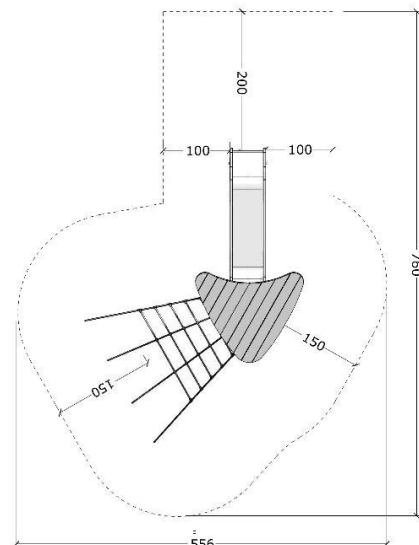

### Robinia tower 60400

Not To Scale

Age Group - 3+  
 Fall Height - 220cm  
 Safety Area - 11.1 x 10.5m  
 Safety Area m2 - 79

### Robinia tower 60302

Not To Scale

Age Group - 3+  
Fall Height - 170cm  
Safety Area - 10 x 10.5m  
Safety Area m2 - 55

### Robinia twin tower 60402

Not To Scale

Age Group - 3+  
Fall Height - 180cm  
Safety Area - 11 x 9.4m  
Safety Area m2 - 64

### Robinia tower 60200

Not To Scale

Age Group - 3+  
Fall Height - 120cm  
Safety Area - 7.6 x 5.56m  
Safety Area m2 - 27

**Robinia tower 60102**

Age Group - 1+  
 Fall Height - 60cm  
 Safety Area - 6.12 x 4.82m  
 Safety Area m2 - 20.5