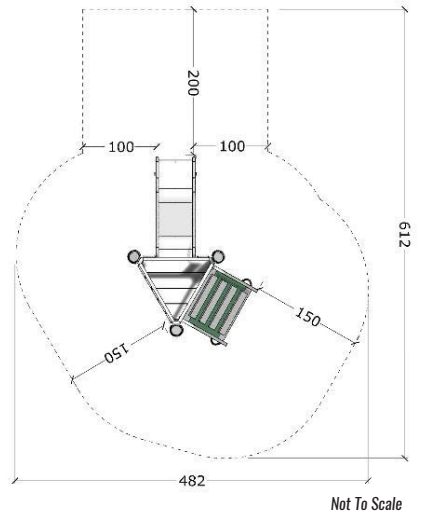

### Robinia tower 60302

Not To Scale

Age Group - 3+  
Fall Height - 170cm  
Safety Area - 10 x 10.5m  
Safety Area m2 - 55

### Robinia twin tower 60402

Not To Scale

Age Group - 3+  
Fall Height - 180cm  
Safety Area - 11 x 9.4m  
Safety Area m2 - 64

### Robinia tower 60200

Not To Scale

Age Group - 3+  
Fall Height - 120cm  
Safety Area - 7.6 x 5.56m  
Safety Area m2 - 27

**Robinia tower 60102**

Age Group - 1+  
 Fall Height - 60cm  
 Safety Area - 6.12 x 4.82m  
 Safety Area m2 - 20.5

**Robinia tower 60104**

Age Group - 1+  
 Fall Height - 60cm  
 Safety Area - 6.23 x 5.94m  
 Safety Area m2 - 25

Not To Scale