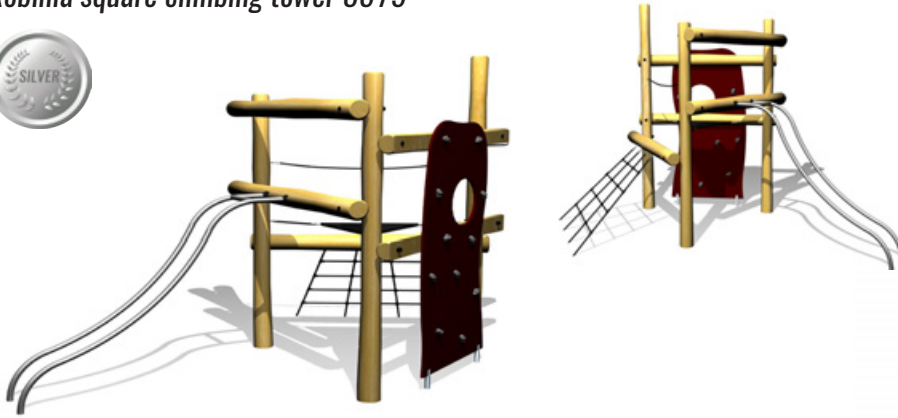

## Robinia hexagonal climbing tower 3580

Age Group - 3+  
 Fall Height - 240cm  
 Safety Area - 9.04 x 9.44m  
 Safety Area m2 - 62

## Robinia triangular climbing tower 3578

Age Group - 3+  
 Fall Height - 240cm  
 Safety Area - 8.5 x 7.4m  
 Safety Area m2 - 43

## Robinia square climbing tower 3579

Age Group - 3+  
 Fall Height - 240cm  
 Safety Area - 8.5 x 7.4m  
 Safety Area m2 - 43

Not To Scale