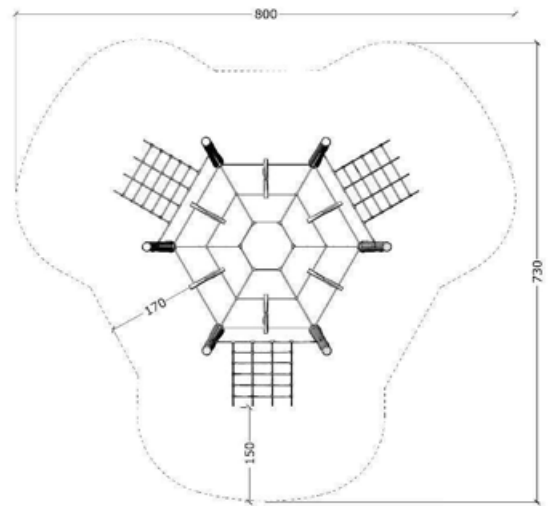

## Robinia square climbing tower 3579

Age Group - 3+  
 Fall Height - 240cm  
 Safety Area - 8.5 x 7.4m  
 Safety Area m2 - 43

Not To Scale

## Robinia climbing system G2600

Age Group - 3+  
 Fall Height - 240cm  
 Safety Area - 10 x 11m  
 Safety Area m2 - 62

Not To Scale

T: 01442 265489

E: [info@monsterplay.co.uk](mailto:info@monsterplay.co.uk)

### Robinia square climbing system G596

Not To Scale

Age Group - 3+  
Fall Height - 220cm  
Safety Area - 6.8 x 6.8m  
Safety Area m2 - 42

### Robinia hexagonal climbing tower 3564

Not To Scale

Age Group - 3+  
Fall Height - 180cm  
Safety Area - 8 x 7.3m  
Safety Area m2 - 42

**Robinia tower 60114**

Not To Scale

Age Group - 3+  
 Fall Height - 180cm  
 Safety Area - 6.1 x 6.2m  
 Safety Area m2 - 27