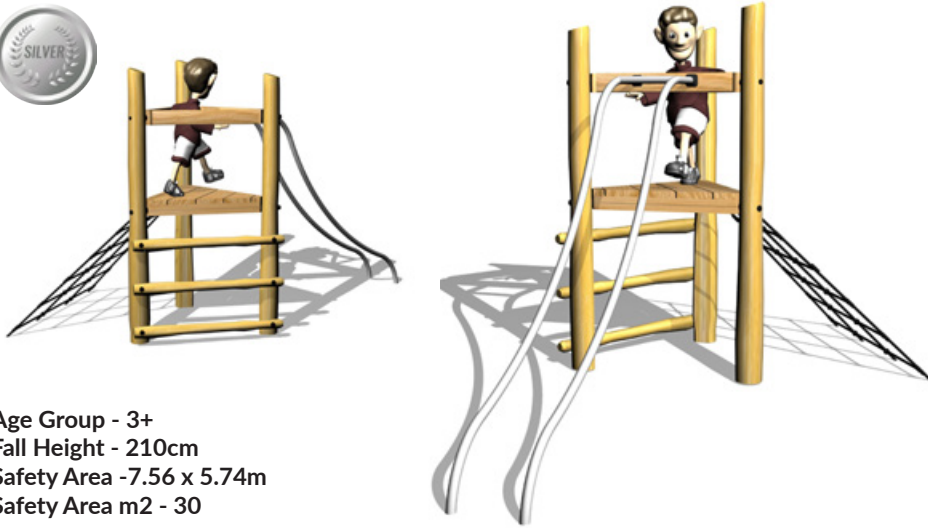

Robinia tower 60108

Age Group - 3+
Fall Height - 210cm
Safety Area - 7.56 x 5.74m
Safety Area m2 - 30