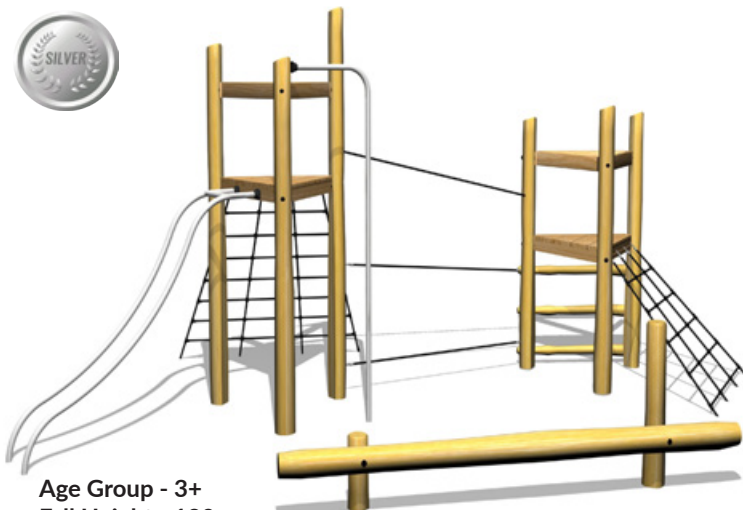

Robinia twin tower 60402

Not To Scale

Age Group - 3+
Fall Height - 180cm
Safety Area - 11 x 9.4m
Safety Area m2 - 64