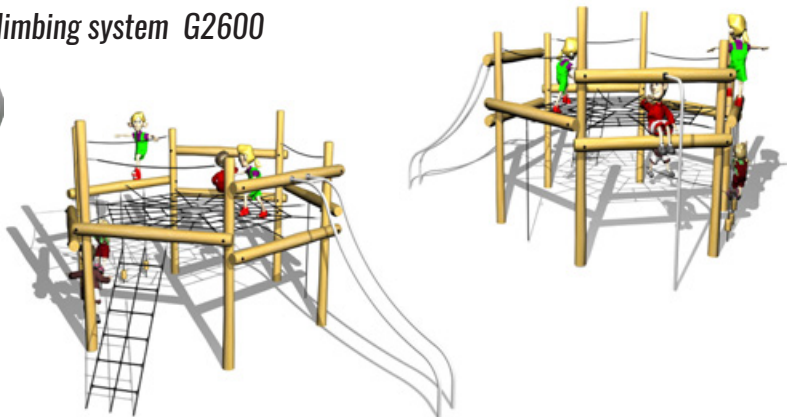

## Robinia square climbing tower 3579

Age Group - 3+  
 Fall Height - 240cm  
 Safety Area - 8.5 x 7.4m  
 Safety Area m2 - 43

Not To Scale

## Robinia climbing system G2600

Age Group - 3+  
 Fall Height - 240cm  
 Safety Area - 10 x 11m  
 Safety Area m2 - 62

Not To Scale

T: 01442 265489

E: [info@monsterplay.co.uk](mailto:info@monsterplay.co.uk)

### Robinia square climbing system G596

Not To Scale

Age Group - 3+  
Fall Height - 220cm  
Safety Area - 6.8 x 6.8m  
Safety Area m2 - 42