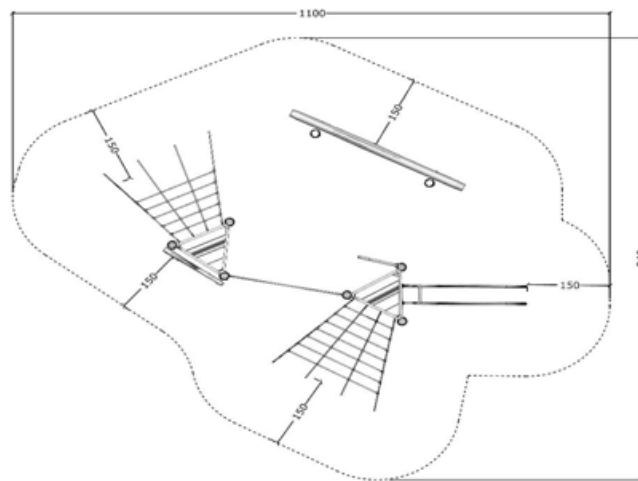

Robinia twin tower 60402

Not To Scale

Age Group - 3+
Fall Height - 180cm
Safety Area - 11 x 9.4m
Safety Area m2 - 64