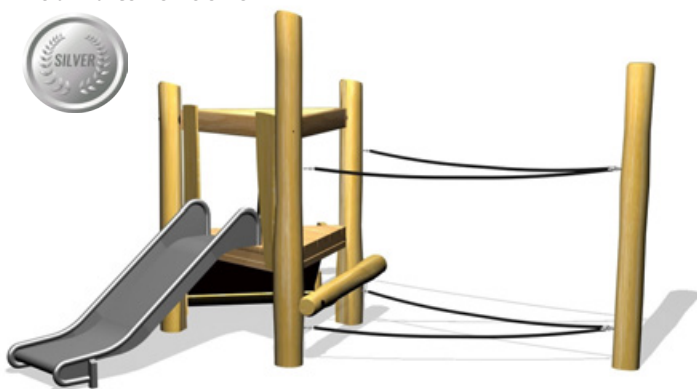

### Robinia tower 60200

Not To Scale

Age Group - 3+  
Fall Height - 120cm  
Safety Area - 7.6 x 5.56m  
Safety Area m2 - 27

**Robinia tower 60102**

Age Group - 1+  
 Fall Height - 60cm  
 Safety Area - 6.12 x 4.82m  
 Safety Area m2 - 20.5

**Robinia tower 60104**

Age Group - 1+  
 Fall Height - 60cm  
 Safety Area - 6.23 x 5.94m  
 Safety Area m2 - 25

Not To Scale