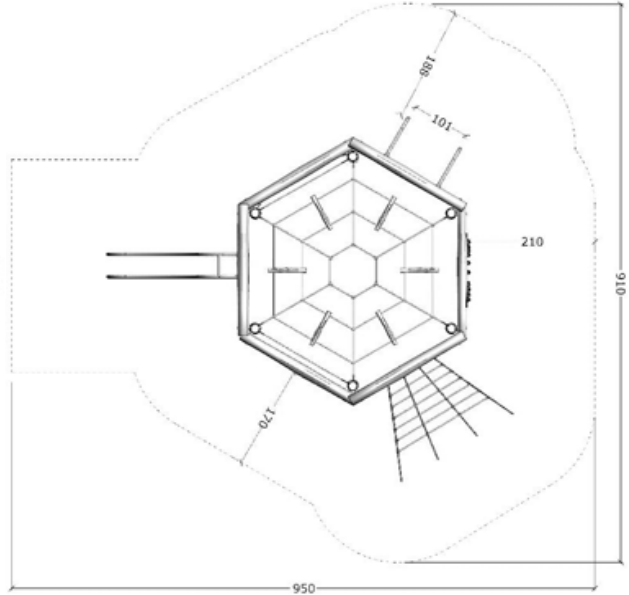

## Robinia hexagonal climbing tower 3580

Age Group - 3+  
 Fall Height - 240cm  
 Safety Area - 9.04 x 9.44m  
 Safety Area m2 - 62

## Robinia triangular climbing tower 3578

Age Group - 3+  
 Fall Height - 240cm  
 Safety Area - 8.5 x 7.4m  
 Safety Area m2 - 43