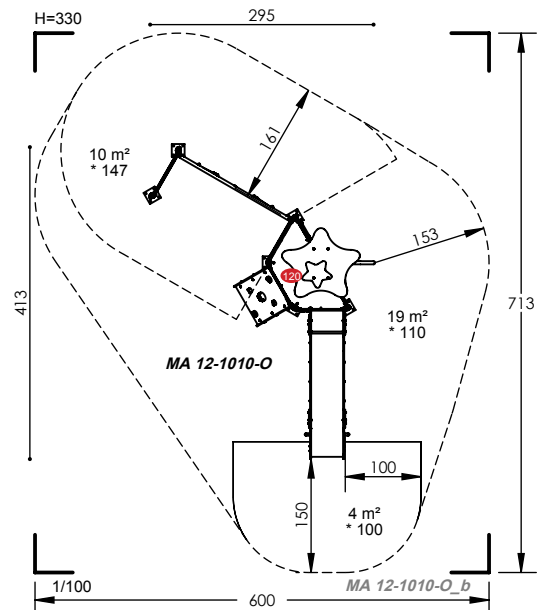

MA 12-1006

Any unit can be a different colour to suit your playground.

- 2 to 10 Years
- 12 Users
- 1.18m Fall Height
- 7 to 8 Hours
- 11 Play Activities

MA 12-1007

- 2 to 10 Years
- 8 Users
- 1.47m Fall Height
- 7 to 8 Hours
- 8 Play Activities

MA 12-1010

- 2 to 10 Years
- 9 Users
- 1.47m Fall Height
- 7 to 8 Hours
- 8 Play Activities

MA 12-1011

- 2 to 10 Years
- 9 Users
- 1.11m Fall Height
- 7 to 8 Hours
- 6 Play Activities

MA 12-2001

- 2 to 10 Years
- 10 Users
- 1.11m Fall Height
- 7 to 8 Hours
- 7 Play Activities

MA 12-2002

 2 to 10 Years
  10 Users
  1.11m Fall Height
  8 to 10 Hours
  6 Play Activities

MA 12-2006

 2 to 10 Years
  15 Users
  1.47m Fall Height
  10 to 12 Hours
  10 Play Activities

MA 12-2010

2 to 10 Years
 15 Users
 1.47m Fall Height
 14 to 16 Hours
 8 Play Activities