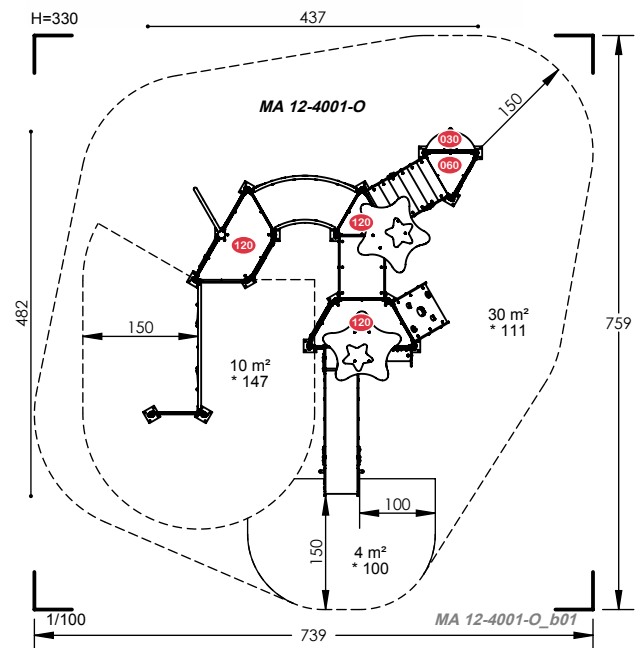

MA 12-2053

2 to 10 Years
 15 Users
 1.11m Fall Height
 12 to 14 Hours
 15 Play Activities

MA 12-3004

2 to 10 Years
 25 Users
 1.47m Fall Height
 18 to 20 Hours
 19 Play Activities

MA 12-3006

2 to 10 Years
 22 Users
 1.75m Fall Height
 18 to 20 Hours
 13 Play Activities

MA 12-3015

2 to 10 Years
 25 Users
 1.47m Fall Height
 16 to 18 Hours
 15 Play Activities

MA 12-4001

Any unit can be a different colour to suit your playground.

2 to 10 Years
 25 Users
 1.47m Fall Height
 16 to 18 Hours
 15 Play Activities

MA 12-1017

- 2 to 10 Years
- 20 Users
- 1.11m Fall Height
- 20 to 24 Hours
- 10 Play Activities