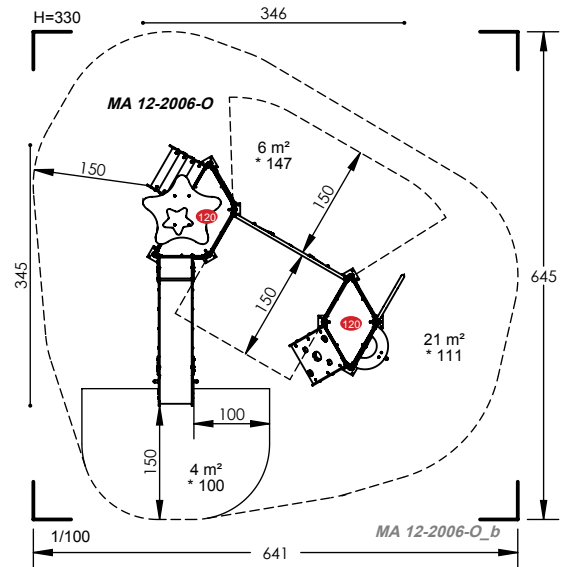

MA 12-1006

Any unit can be a different colour to suit your playground.

- 2 to 10 Years
- 12 Users
- 1.18m Fall Height
- 7 to 8 Hours
- 11 Play Activities

MA 12-1007

- 2 to 10 Years
- 8 Users
- 1.47m Fall Height
- 7 to 8 Hours
- 8 Play Activities

MA 12-1010

- 2 to 10 Years
- 9 Users
- 1.47m Fall Height
- 7 to 8 Hours
- 8 Play Activities

MA 12-1011

- 2 to 10 Years
- 9 Users
- 1.11m Fall Height
- 7 to 8 Hours
- 6 Play Activities

MA 12-2001

- 2 to 10 Years
- 10 Users
- 1.11m Fall Height
- 7 to 8 Hours
- 7 Play Activities

MA 12-2002

 2 to 10 Years
  10 Users
  1.11m Fall Height
  8 to 10 Hours
  6 Play Activities

MA 12-2006

 2 to 10 Years
  15 Users
  1.47m Fall Height
  10 to 12 Hours
  10 Play Activities

MA 12-2010

2 to 10 Years
 15 Users
 1.47m Fall Height
 14 to 16 Hours
 8 Play Activities

MA 12-2011

2 to 10 Years
 10 Users
 1.11m Fall Height
 7 to 8 Hours
 7 Play Activities

MA 12-2023

Any unit can be a different colour to suit your playground.

2 to 10 Years
 22 Users
 1.75m Fall Height
 18 to 20 Hours
 8 Play Activities