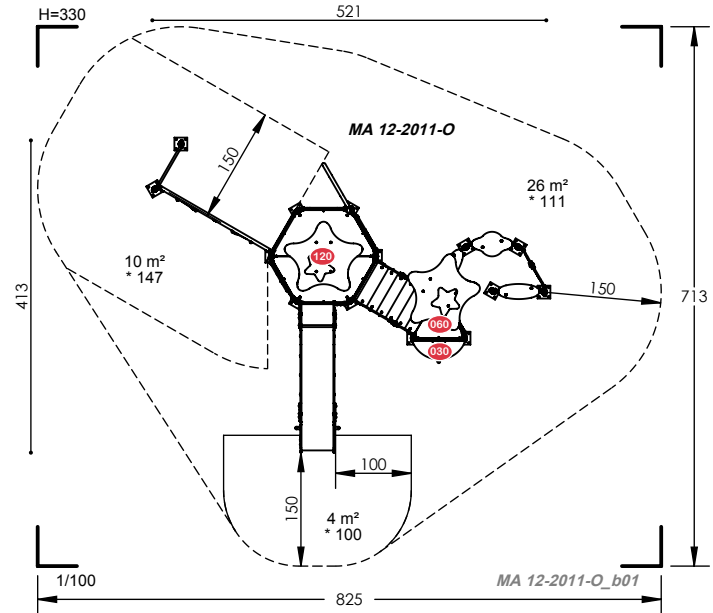

MA 12-1010

- 2 to 10 Years
- 9 Users
- 1.47m Fall Height
- 7 to 8 Hours
- 8 Play Activities

MA 12-1011

- 2 to 10 Years
- 9 Users
- 1.11m Fall Height
- 7 to 8 Hours
- 6 Play Activities

MA 12-2001

- 2 to 10 Years
- 10 Users
- 1.11m Fall Height
- 7 to 8 Hours
- 7 Play Activities

MA 12-2002

 2 to 10 Years
  10 Users
  1.11m Fall Height
  8 to 10 Hours
  6 Play Activities

MA 12-2006

 2 to 10 Years
  15 Users
  1.47m Fall Height
  10 to 12 Hours
  10 Play Activities

MA 12-2010

2 to 10 Years
 15 Users
 1.47m Fall Height
 14 to 16 Hours
 8 Play Activities

MA 12-2011

2 to 10 Years
 10 Users
 1.11m Fall Height
 7 to 8 Hours
 7 Play Activities

MA 12-2023

Any unit can be a different colour to suit your playground.

2 to 10 Years
 22 Users
 1.75m Fall Height
 18 to 20 Hours
 8 Play Activities

MA 12-2053

2 to 10 Years
 15 Users
 1.11m Fall Height
 12 to 14 Hours
 15 Play Activities

MA 12-3004

2 to 10 Years
 25 Users
 1.47m Fall Height
 18 to 20 Hours
 19 Play Activities

MA 12-3006

2 to 10 Years
 22 Users
 1.75m Fall Height
 18 to 20 Hours
 13 Play Activities