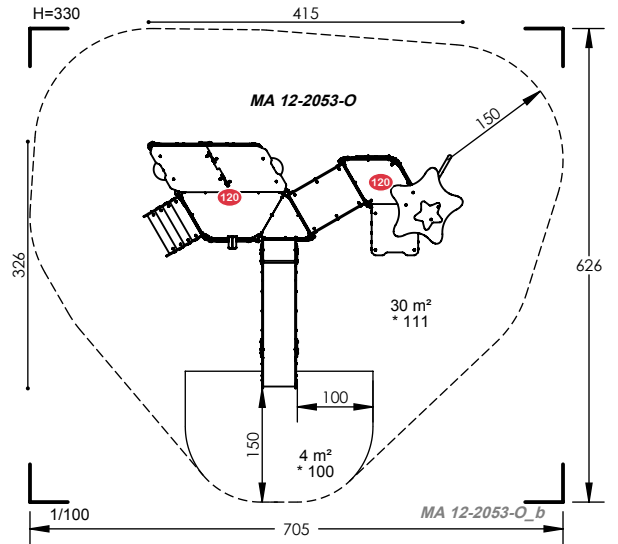

MA 12-2002

 2 to 10 Years
  10 Users
  1.11m Fall Height
  8 to 10 Hours
  6 Play Activities

MA 12-2006

 2 to 10 Years
  15 Users
  1.47m Fall Height
  10 to 12 Hours
  10 Play Activities

MA 12-2010

2 to 10 Years
 15 Users
 1.47m Fall Height
 14 to 16 Hours
 8 Play Activities

MA 12-2011

2 to 10 Years
 10 Users
 1.11m Fall Height
 7 to 8 Hours
 7 Play Activities

MA 12-2023

Any unit can be a different colour to suit your playground.

2 to 10 Years
 22 Users
 1.75m Fall Height
 18 to 20 Hours
 8 Play Activities

MA 12-2053

2 to 10 Years
 15 Users
 1.11m Fall Height
 12 to 14 Hours
 15 Play Activities

MA 12-3004

2 to 10 Years
 25 Users
 1.47m Fall Height
 18 to 20 Hours
 19 Play Activities

MA 12-3006

2 to 10 Years
 22 Users
 1.75m Fall Height
 18 to 20 Hours
 13 Play Activities

MA 12-1017

- 2 to 10 Years
- 20 Users
- 1.11m Fall Height
- 20 to 24 Hours
- 10 Play Activities