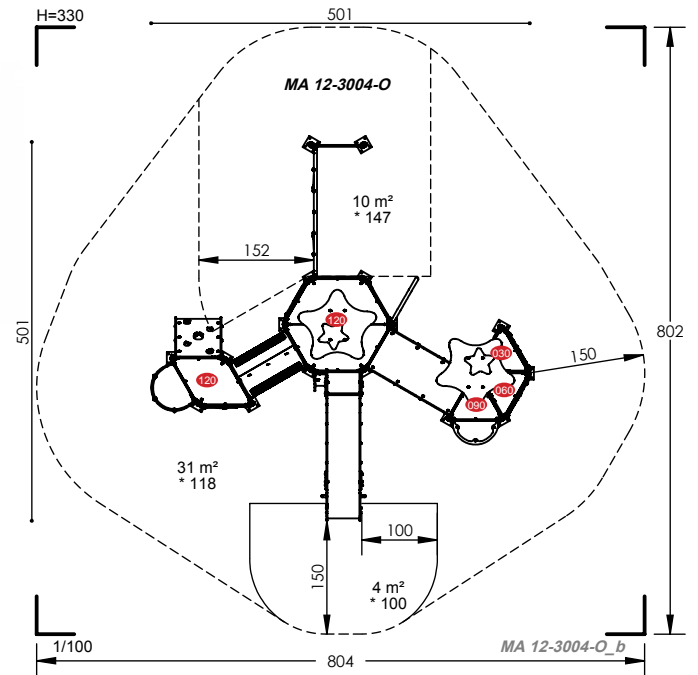

MA 12-2011

2 to 10 Years
 10 Users
 1.11m Fall Height
 7 to 8 Hours
 7 Play Activities

MA 12-2023

Any unit can be a different colour to suit your playground.

2 to 10 Years
 22 Users
 1.75m Fall Height
 18 to 20 Hours
 8 Play Activities

MA 12-2053

2 to 10 Years
 15 Users
 1.11m Fall Height
 12 to 14 Hours
 15 Play Activities

MA 12-3004

2 to 10 Years
 25 Users
 1.47m Fall Height
 18 to 20 Hours
 19 Play Activities

MA 12-3006

2 to 10 Years
 22 Users
 1.75m Fall Height
 18 to 20 Hours
 13 Play Activities

MA 12-3015

2 to 10 Years
 25 Users
 1.47m Fall Height
 16 to 18 Hours
 15 Play Activities

MA 12-4001

Any unit can be a different colour to suit your playground.

2 to 10 Years
 25 Users
 1.47m Fall Height
 16 to 18 Hours
 15 Play Activities

MA 12-1017

- 2 to 10 Years
- 20 Users
- 1.11m Fall Height
- 20 to 24 Hours
- 10 Play Activities