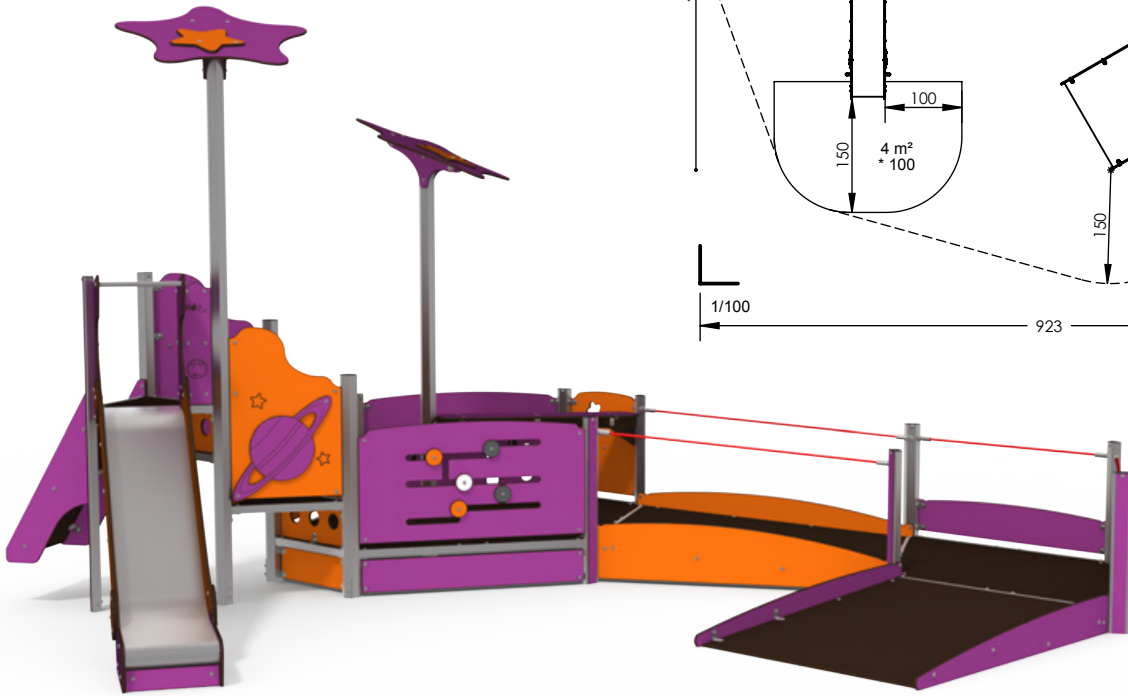

MA 12-3015

2 to 10 Years
 25 Users
 1.47m Fall Height
 16 to 18 Hours
 15 Play Activities

MA 12-4001

Any unit can be a different colour to suit your playground.

2 to 10 Years
 25 Users
 1.47m Fall Height
 16 to 18 Hours
 15 Play Activities

MA 12-1017

- 2 to 10 Years
- 20 Users
- 1.11m Fall Height
- 20 to 24 Hours
- 10 Play Activities