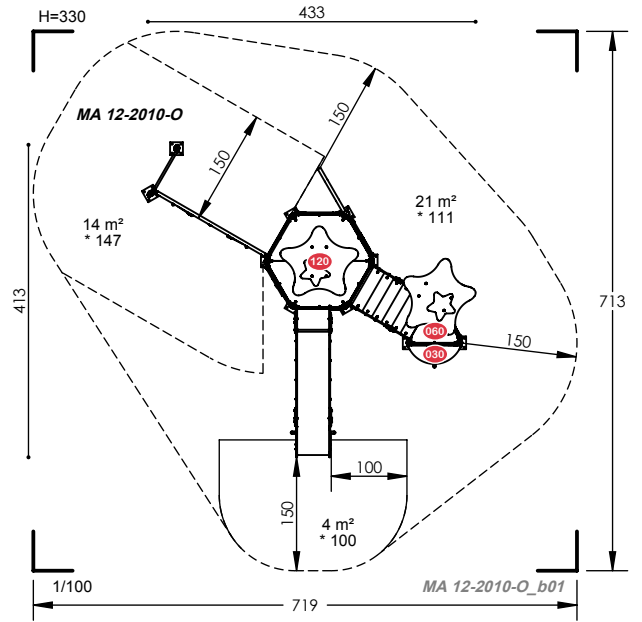

MA 12-1010

- 2 to 10 Years
- 9 Users
- 1.47m Fall Height
- 7 to 8 Hours
- 8 Play Activities

MA 12-1011

- 2 to 10 Years
- 9 Users
- 1.11m Fall Height
- 7 to 8 Hours
- 6 Play Activities

MA 12-2001

- 2 to 10 Years
- 10 Users
- 1.11m Fall Height
- 7 to 8 Hours
- 7 Play Activities

MA 12-2002

 2 to 10 Years
  10 Users
  1.11m Fall Height
  8 to 10 Hours
  6 Play Activities

MA 12-2006

 2 to 10 Years
  15 Users
  1.47m Fall Height
  10 to 12 Hours
  10 Play Activities

MA 12-2010

2 to 10 Years
 15 Users
 1.47m Fall Height
 14 to 16 Hours
 8 Play Activities

MA 12-2011

2 to 10 Years
 10 Users
 1.11m Fall Height
 7 to 8 Hours
 7 Play Activities

MA 12-2023

Any unit can be a different colour to suit your playground.

2 to 10 Years
 22 Users
 1.75m Fall Height
 18 to 20 Hours
 8 Play Activities

MA 12-2053

2 to 10 Years
 15 Users
 1.11m Fall Height
 12 to 14 Hours
 15 Play Activities

MA 12-3004

2 to 10 Years
 25 Users
 1.47m Fall Height
 18 to 20 Hours
 19 Play Activities

MA 12-3006

2 to 10 Years
 22 Users
 1.75m Fall Height
 18 to 20 Hours
 13 Play Activities