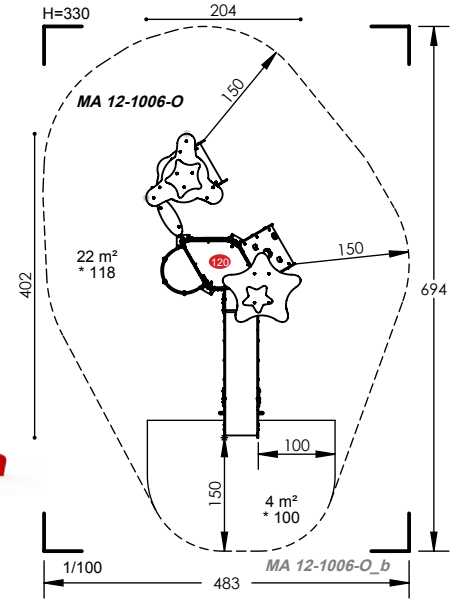

Supernova
2-10 years

Supernova 2-10 years

The Supernova range structures combine carefully studied design with brightly coloured panels, stimulating children in search of play. Combining slides, climbing walls, firemans poles and much more there is sure to be something for every child to enjoy.

Colour Options:

Our units can be coloured in any of the colour combinations shown:

MA 12-1003

- 2 to 10 Years
- 6 Users
- 1.11m Fall Height
- 5 to 6 Hours
- 7 Play Activities

MA 12-1004

- 2 to 10 Years
- 6 Users
- 1.47m Fall Height
- 5 to 6 Hours
- 6 Play Activities

MA 12-1006

Any unit can be a different colour to suit your playground.

- 2 to 10 Years
- 12 Users
- 1.18m Fall Height
- 7 to 8 Hours
- 11 Play Activities

MA 12-1007

- 2 to 10 Years
- 8 Users
- 1.47m Fall Height
- 7 to 8 Hours
- 8 Play Activities

MA 12-1010

- 2 to 10 Years
- 9 Users
- 1.47m Fall Height
- 7 to 8 Hours
- 8 Play Activities

MA 12-1011

- 2 to 10 Years
- 9 Users
- 1.11m Fall Height
- 7 to 8 Hours
- 6 Play Activities

MA 12-2001

- 2 to 10 Years
- 10 Users
- 1.11m Fall Height
- 7 to 8 Hours
- 7 Play Activities