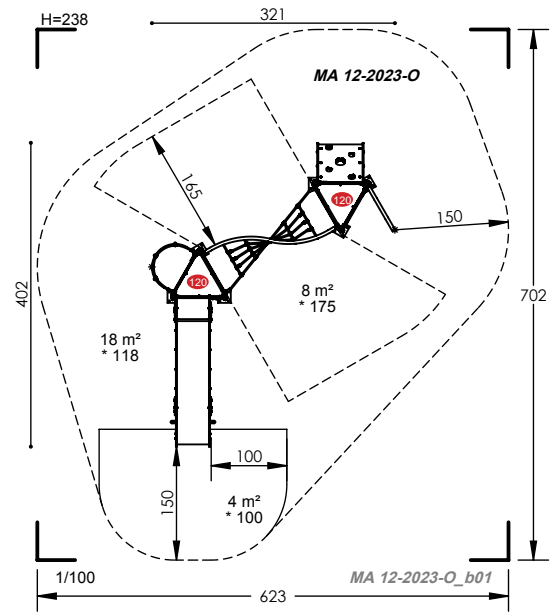

MA 12-2002

 2 to 10 Years
  10 Users
  1.11m Fall Height
  8 to 10 Hours
  6 Play Activities

MA 12-2006

 2 to 10 Years
  15 Users
  1.47m Fall Height
  10 to 12 Hours
  10 Play Activities

MA 12-2010

2 to 10 Years
 15 Users
 1.47m Fall Height
 14 to 16 Hours
 8 Play Activities

MA 12-2011

2 to 10 Years
 10 Users
 1.11m Fall Height
 7 to 8 Hours
 7 Play Activities

MA 12-2023

Any unit can be a different colour to suit your playground.

2 to 10 Years
 22 Users
 1.75m Fall Height
 18 to 20 Hours
 8 Play Activities

MA 12-2053

2 to 10 Years
 15 Users
 1.11m Fall Height
 12 to 14 Hours
 15 Play Activities

MA 12-3004

2 to 10 Years
 25 Users
 1.47m Fall Height
 18 to 20 Hours
 19 Play Activities

MA 12-3006

2 to 10 Years
 22 Users
 1.75m Fall Height
 18 to 20 Hours
 13 Play Activities

MA 12-3015

2 to 10 Years
 25 Users
 1.47m Fall Height
 16 to 18 Hours
 15 Play Activities

MA 12-4001

Any unit can be a different colour to suit your playground.

2 to 10 Years
 25 Users
 1.47m Fall Height
 16 to 18 Hours
 15 Play Activities