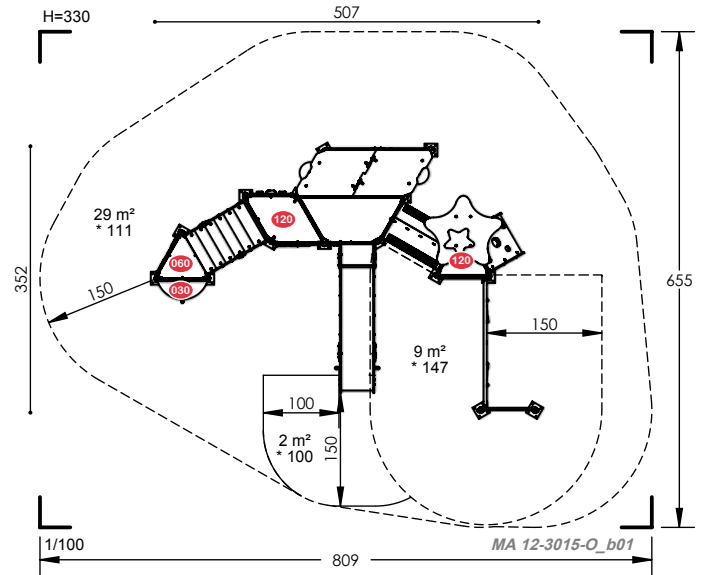

MA 12-2053

2 to 10 Years
 15 Users
 1.11m Fall Height
 12 to 14 Hours
 15 Play Activities

MA 12-3004

2 to 10 Years
 25 Users
 1.47m Fall Height
 18 to 20 Hours
 19 Play Activities

MA 12-3006

2 to 10 Years
 22 Users
 1.75m Fall Height
 18 to 20 Hours
 13 Play Activities

MA 12-3015

2 to 10 Years
 25 Users
 1.47m Fall Height
 16 to 18 Hours
 15 Play Activities

MA 12-4001

Any unit can be a different colour to suit your playground.

2 to 10 Years
 25 Users
 1.47m Fall Height
 16 to 18 Hours
 15 Play Activities

MA 12-1017

- 2 to 10 Years
- 20 Users
- 1.11m Fall Height
- 20 to 24 Hours
- 10 Play Activities