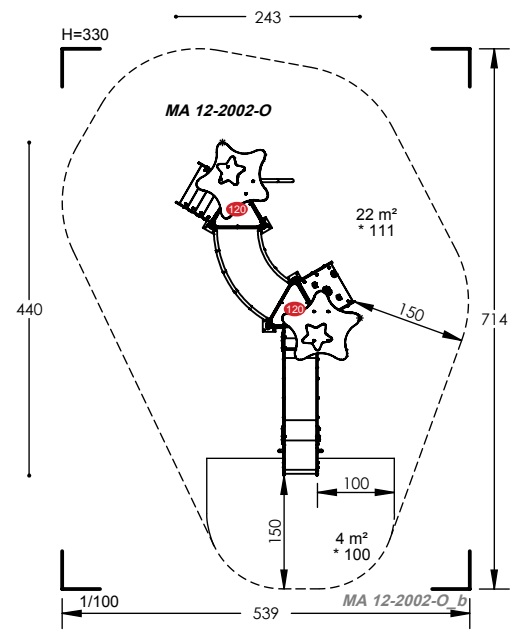

MA 12-1006

Any unit can be a different colour to suit your playground.

- 2 to 10 Years
- 12 Users
- 1.18m Fall Height
- 7 to 8 Hours
- 11 Play Activities

MA 12-1007

- 2 to 10 Years
- 8 Users
- 1.47m Fall Height
- 7 to 8 Hours
- 8 Play Activities

MA 12-1010

- 2 to 10 Years
- 9 Users
- 1.47m Fall Height
- 7 to 8 Hours
- 8 Play Activities

MA 12-1011

- 2 to 10 Years
- 9 Users
- 1.11m Fall Height
- 7 to 8 Hours
- 6 Play Activities

MA 12-2001

- 2 to 10 Years
- 10 Users
- 1.11m Fall Height
- 7 to 8 Hours
- 7 Play Activities

MA 12-2002

 2 to 10 Years
  10 Users
  1.11m Fall Height
  8 to 10 Hours
  6 Play Activities

MA 12-2006

 2 to 10 Years
  15 Users
  1.47m Fall Height
  10 to 12 Hours
  10 Play Activities

MA 12-2010

2 to 10 Years
 15 Users
 1.47m Fall Height
 14 to 16 Hours
 8 Play Activities