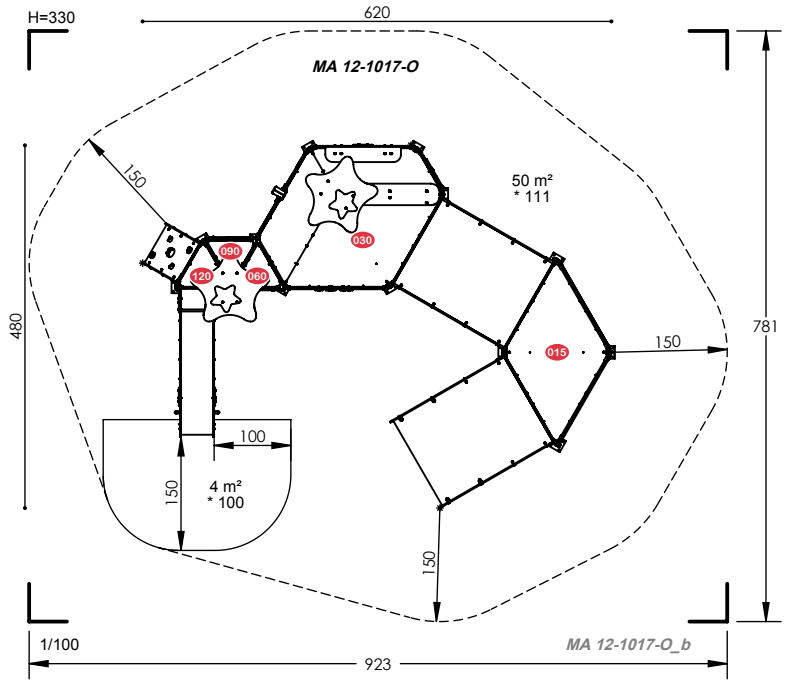

MA 12-2053

2 to 10 Years
 15 Users
 1.11m Fall Height
 12 to 14 Hours
 15 Play Activities

MA 12-3004

2 to 10 Years
 25 Users
 1.47m Fall Height
 18 to 20 Hours
 19 Play Activities

MA 12-3006

2 to 10 Years
 22 Users
 1.75m Fall Height
 18 to 20 Hours
 13 Play Activities

MA 12-3015

2 to 10 Years
 25 Users
 1.47m Fall Height
 16 to 18 Hours
 15 Play Activities

MA 12-4001

Any unit can be a different colour to suit your playground.

2 to 10 Years
 25 Users
 1.47m Fall Height
 16 to 18 Hours
 15 Play Activities

MA 12-1017

- 2 to 10 Years
- 20 Users
- 1.11m Fall Height
- 20 to 24 Hours
- 10 Play Activities