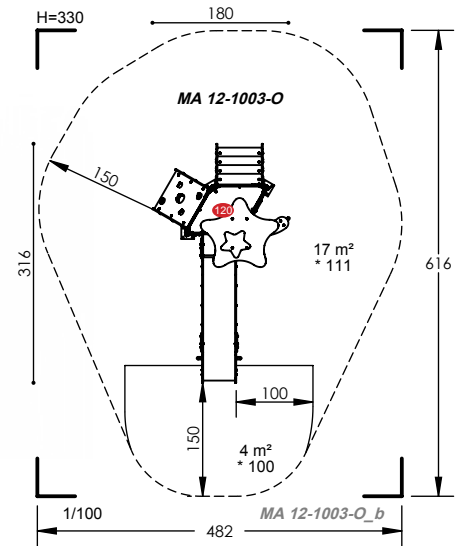

Supernova
2-10 years

Supernova 2-10 years

The Supernova range structures combine carefully studied design with brightly coloured panels, stimulating children in search of play. Combining slides, climbing walls, firemans poles and much more there is sure to be something for every child to enjoy.

Colour Options:

Our units can be coloured in any of the colour combinations shown:

MA 12-1003

- 2 to 10 Years
- 6 Users
- 1.11m Fall Height
- 5 to 6 Hours
- 7 Play Activities

MA 12-1004

- 2 to 10 Years
- 6 Users
- 1.47m Fall Height
- 5 to 6 Hours
- 6 Play Activities

MA 12-1006

Any unit can be a different colour to suit your playground.

- 2 to 10 Years
- 12 Users
- 1.18m Fall Height
- 7 to 8 Hours
- 11 Play Activities

MA 12-1007

- 2 to 10 Years
- 8 Users
- 1.47m Fall Height
- 7 to 8 Hours
- 8 Play Activities