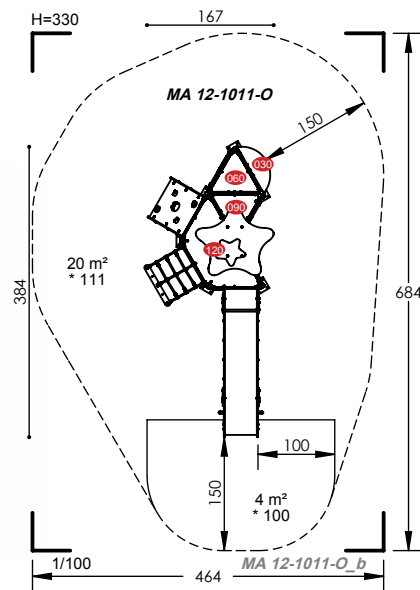

MA 12-1006

Any unit can be a different colour to suit your playground.

- 2 to 10 Years
- 12 Users
- 1.18m Fall Height
- 7 to 8 Hours
- 11 Play Activities

MA 12-1007

- 2 to 10 Years
- 8 Users
- 1.47m Fall Height
- 7 to 8 Hours
- 8 Play Activities

MA 12-1010

- 2 to 10 Years
- 9 Users
- 1.47m Fall Height
- 7 to 8 Hours
- 8 Play Activities

MA 12-1011

- 2 to 10 Years
- 9 Users
- 1.11m Fall Height
- 7 to 8 Hours
- 6 Play Activities

MA 12-2001

- 2 to 10 Years
- 10 Users
- 1.11m Fall Height
- 7 to 8 Hours
- 7 Play Activities

MA 12-2002

 2 to 10 Years
  10 Users
  1.11m Fall Height
  8 to 10 Hours
  6 Play Activities

MA 12-2006

 2 to 10 Years
  15 Users
  1.47m Fall Height
  10 to 12 Hours
  10 Play Activities

MA 12-2010

2 to 10 Years
 15 Users
 1.47m Fall Height
 14 to 16 Hours
 8 Play Activities