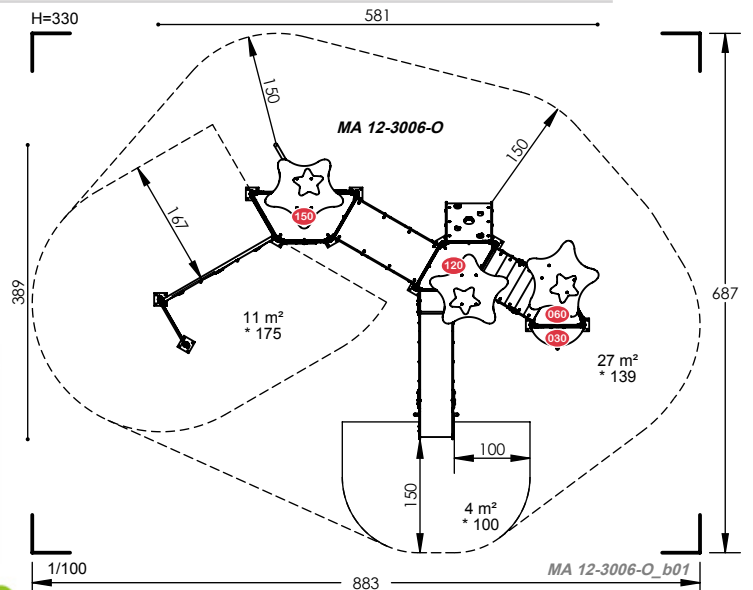

MA 12-2011

2 to 10 Years
 10 Users
 1.11m Fall Height
 7 to 8 Hours
 7 Play Activities

MA 12-2023

Any unit can be a different colour to suit your playground.

2 to 10 Years
 22 Users
 1.75m Fall Height
 18 to 20 Hours
 8 Play Activities

MA 12-2053

2 to 10 Years
 15 Users
 1.11m Fall Height
 12 to 14 Hours
 15 Play Activities

MA 12-3004

2 to 10 Years
 25 Users
 1.47m Fall Height
 18 to 20 Hours
 19 Play Activities

MA 12-3006

2 to 10 Years
 22 Users
 1.75m Fall Height
 18 to 20 Hours
 13 Play Activities

MA 12-3015

2 to 10 Years
 25 Users
 1.47m Fall Height
 16 to 18 Hours
 15 Play Activities

MA 12-4001

Any unit can be a different colour to suit your playground.

2 to 10 Years
 25 Users
 1.47m Fall Height
 16 to 18 Hours
 15 Play Activities

MA 12-1017

- 2 to 10 Years
- 20 Users
- 1.11m Fall Height
- 20 to 24 Hours
- 10 Play Activities