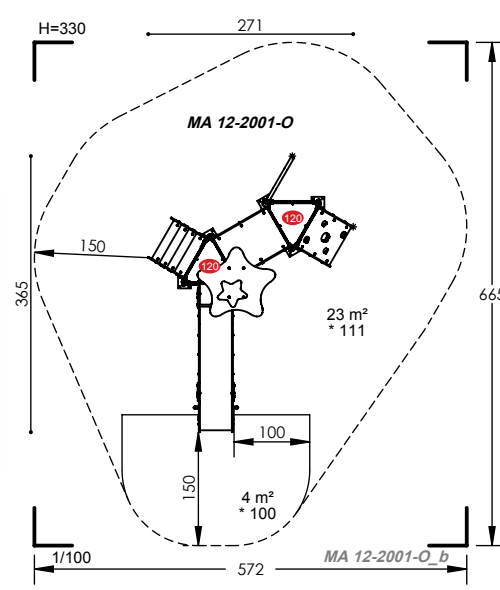

MA 12-1006

Any unit can be a different colour to suit your playground.

- 2 to 10 Years
- 12 Users
- 1.18m Fall Height
- 7 to 8 Hours
- 11 Play Activities

MA 12-1007

- 2 to 10 Years
- 8 Users
- 1.47m Fall Height
- 7 to 8 Hours
- 8 Play Activities

MA 12-1010

- 2 to 10 Years
- 9 Users
- 1.47m Fall Height
- 7 to 8 Hours
- 8 Play Activities

MA 12-1011

- 2 to 10 Years
- 9 Users
- 1.11m Fall Height
- 7 to 8 Hours
- 6 Play Activities

MA 12-2001

- 2 to 10 Years
- 10 Users
- 1.11m Fall Height
- 7 to 8 Hours
- 7 Play Activities

MA 12-2002

 2 to 10 Years
  10 Users
  1.11m Fall Height
  8 to 10 Hours
  6 Play Activities

MA 12-2006

 2 to 10 Years
  15 Users
  1.47m Fall Height
  10 to 12 Hours
  10 Play Activities

MA 12-2010

2 to 10 Years
 15 Users
 1.47m Fall Height
 14 to 16 Hours
 8 Play Activities

MA 12-2011

2 to 10 Years
 10 Users
 1.11m Fall Height
 7 to 8 Hours
 7 Play Activities

MA 12-2023

Any unit can be a different colour to suit your playground.

2 to 10 Years
 22 Users
 1.75m Fall Height
 18 to 20 Hours
 8 Play Activities