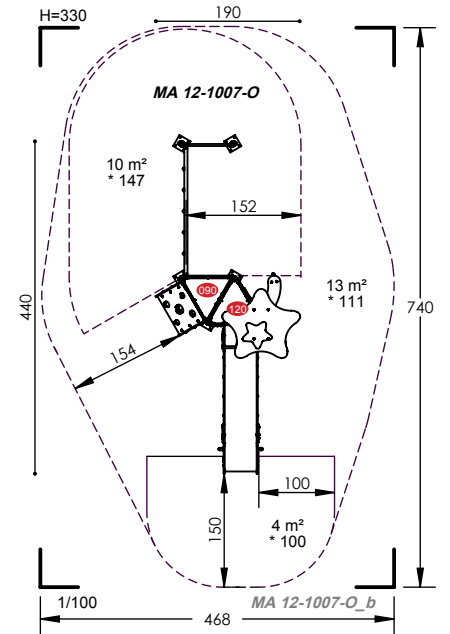

Colour Options:

Our units can be coloured in any of the colour combinations shown:

MA 12-1003

- 2 to 10 Years
- 6 Users
- 1.11m Fall Height
- 5 to 6 Hours
- 7 Play Activities

MA 12-1004

- 2 to 10 Years
- 6 Users
- 1.47m Fall Height
- 5 to 6 Hours
- 6 Play Activities

MA 12-1006

Any unit can be a different colour to suit your playground.

- 2 to 10 Years
- 12 Users
- 1.18m Fall Height
- 7 to 8 Hours
- 11 Play Activities

MA 12-1007

- 2 to 10 Years
- 8 Users
- 1.47m Fall Height
- 7 to 8 Hours
- 8 Play Activities

MA 12-1010

- 2 to 10 Years
- 9 Users
- 1.47m Fall Height
- 7 to 8 Hours
- 8 Play Activities

MA 12-1011

- 2 to 10 Years
- 9 Users
- 1.11m Fall Height
- 7 to 8 Hours
- 6 Play Activities

MA 12-2001

- 2 to 10 Years
- 10 Users
- 1.11m Fall Height
- 7 to 8 Hours
- 7 Play Activities

MA 12-2002

 2 to 10 Years
  10 Users
  1.11m Fall Height
  8 to 10 Hours
  6 Play Activities

MA 12-2006

 2 to 10 Years
  15 Users
  1.47m Fall Height
  10 to 12 Hours
  10 Play Activities

MA 12-2010

2 to 10 Years
 15 Users
 1.47m Fall Height
 14 to 16 Hours
 8 Play Activities