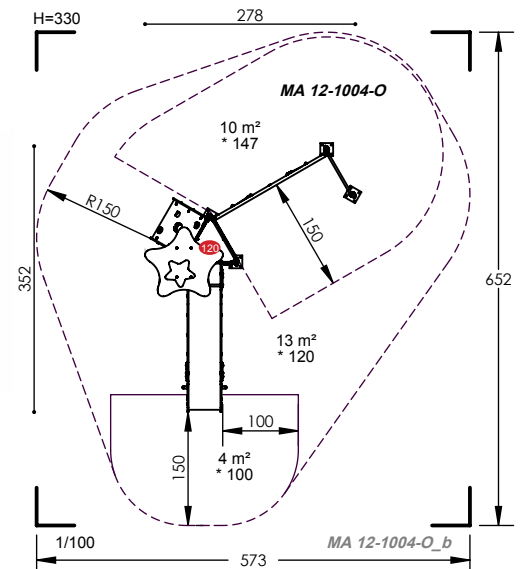

Supernova
2-10 years

Supernova 2-10 years

The Supernova range structures combine carefully studied design with brightly coloured panels, stimulating children in search of play. Combining slides, climbing walls, firemans poles and much more there is sure to be something for every child to enjoy.

Colour Options:

Our units can be coloured in any of the colour combinations shown:

MA 12-1003

- 2 to 10 Years
- 6 Users
- 1.11m Fall Height
- 5 to 6 Hours
- 7 Play Activities

MA 12-1004

- 2 to 10 Years
- 6 Users
- 1.47m Fall Height
- 5 to 6 Hours
- 6 Play Activities

MA 12-1006

Any unit can be a different colour to suit your playground.

- 2 to 10 Years
- 12 Users
- 1.18m Fall Height
- 7 to 8 Hours
- 11 Play Activities

MA 12-1007

- 2 to 10 Years
- 8 Users
- 1.47m Fall Height
- 7 to 8 Hours
- 8 Play Activities

MA 12-1010

- 2 to 10 Years
- 9 Users
- 1.47m Fall Height
- 7 to 8 Hours
- 8 Play Activities

MA 12-1011

- 2 to 10 Years
- 9 Users
- 1.11m Fall Height
- 7 to 8 Hours
- 6 Play Activities

MA 12-2001

- 2 to 10 Years
- 10 Users
- 1.11m Fall Height
- 7 to 8 Hours
- 7 Play Activities