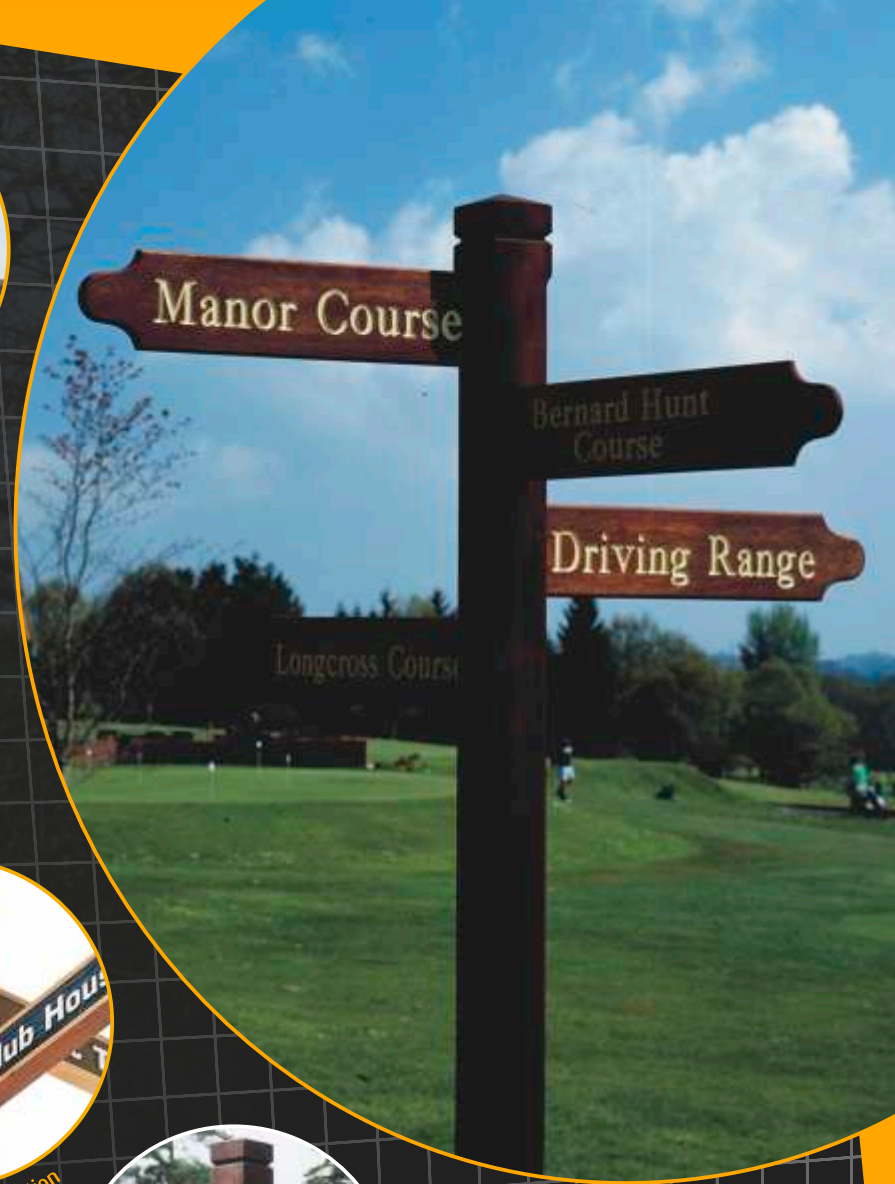

The Finger Post Signage

One of the key factors in encouraging more visitors to visit your golf course, is how quickly they are made to feel at ease using great way-finding signage.

We provide a wide range of Finger Posts, using materials including: hardwood, softwood, metal and recycled plastic. Alongside this we use display methods such as: etched zinc, cast bronze, enamel aluminium, engraved timber, sand blasted cedar or granite.

3 Halsgrove Units
 Tiverton Business Park
 Tiverton
 Devon
 EX16 6FR

01884 253795
 sales@kenwhitesigns.co.uk

www.kenwhitesigns.co.uk

Etched Zinc Finger or Logo Plate

Think

Aluminium Option

Aluminium Fingers with Hardwood Post

Western Red Cedar Option

Engraved Hardwood Fingers

Finger Post
Signage