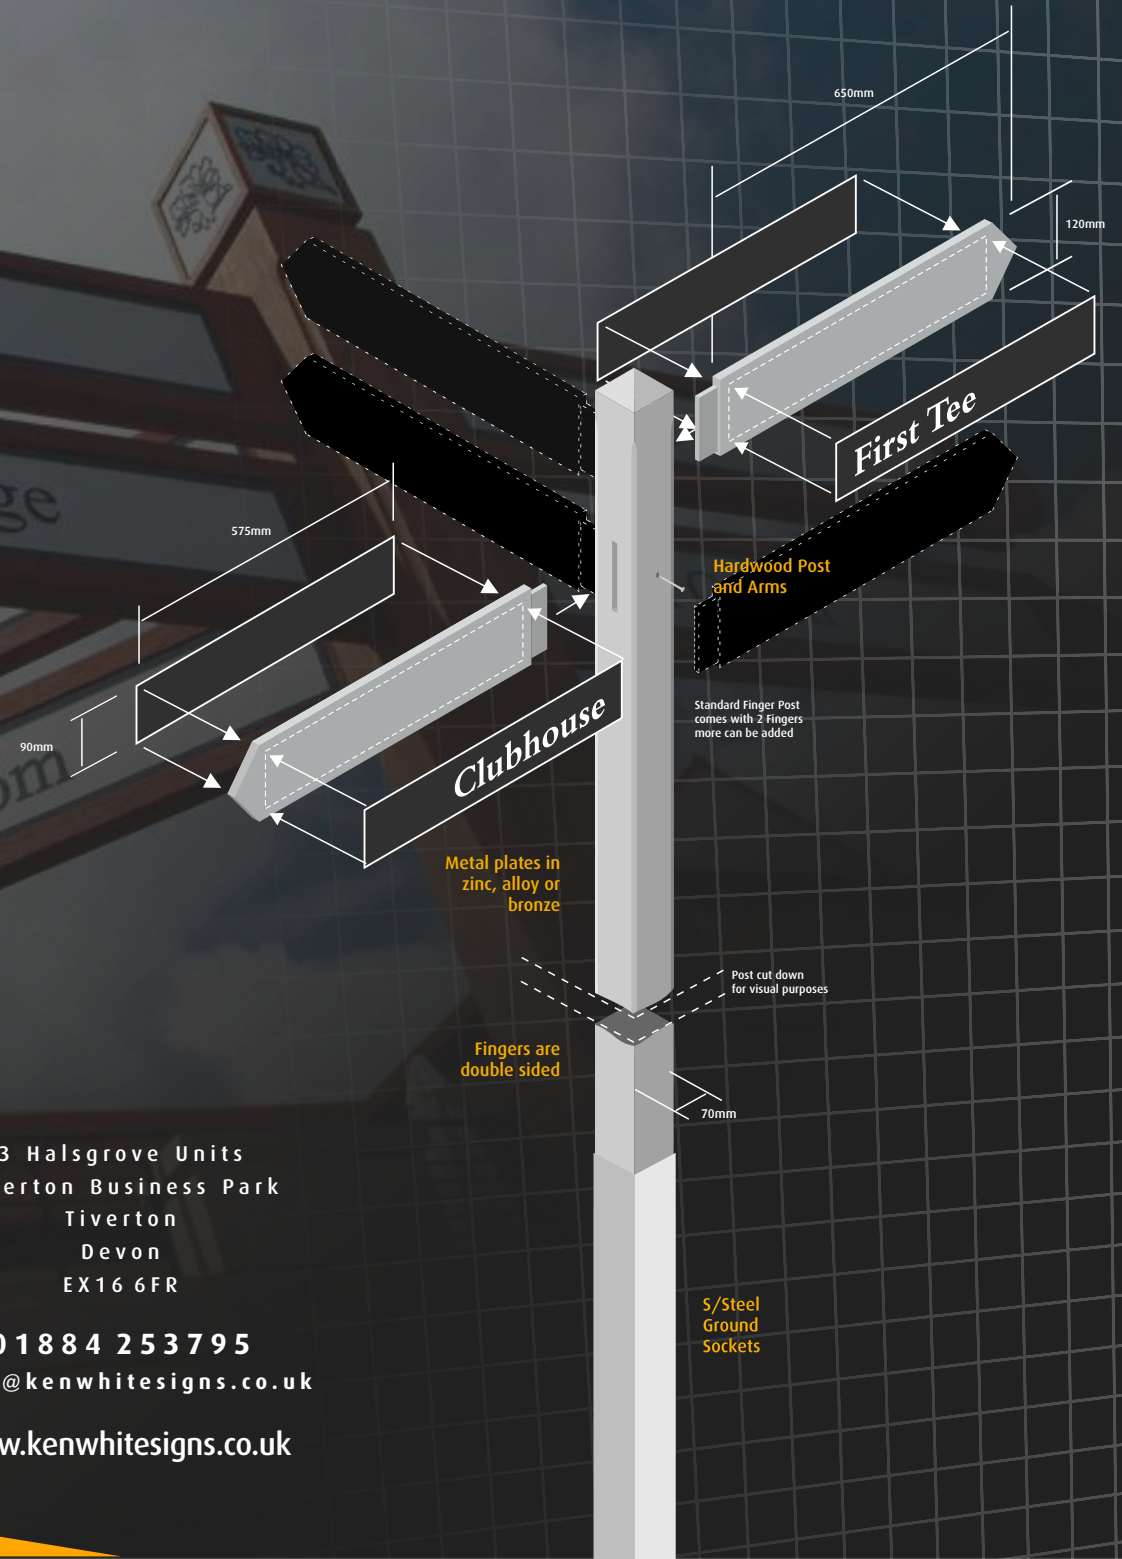

The Finger Post Signage

One of the key factors in encouraging more visitors to visit your golf course, is how quickly they are made to feel at ease using great way-finding signage.

We provide a wide range of Finger Posts, using materials including: hardwood, softwood, metal and recycled plastic. Alongside this we use display methods such as: etched zinc, cast bronze, enamel aluminium, engraved timber, sand blasted cedar or granite.

3 Halsgrove Units
 Tiverton Business Park
 Tiverton
 Devon
 EX16 6FR

01884 253795
 sales@kenwhitesigns.co.uk

www.kenwhitesigns.co.uk

Etched Zinc Finger or Logo Plate

Think

Aluminium Option

Aluminium Fingers with Hardwood Post

Western Red Cedar Option

Engraved Hardwood Fingers

Finger Post
Signage