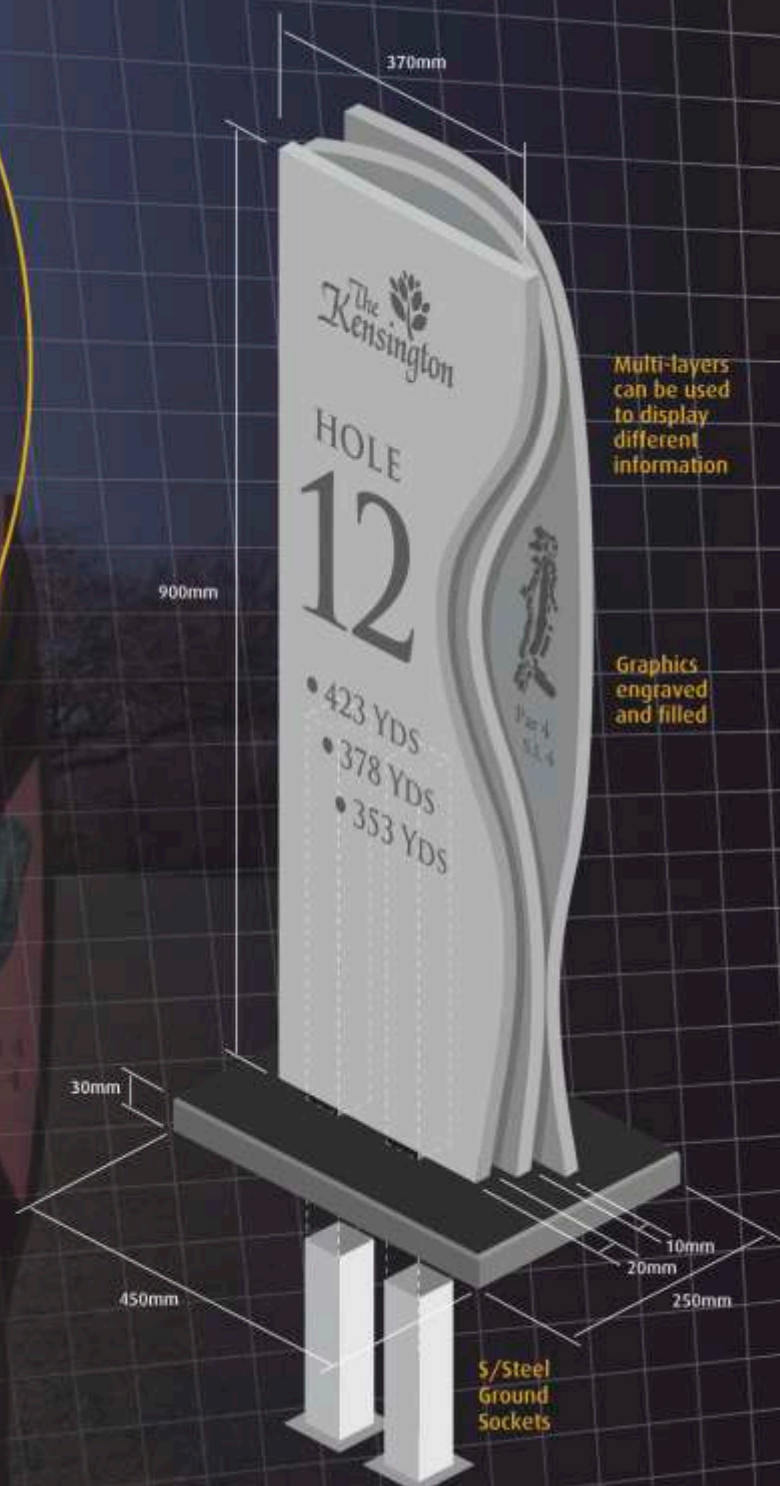

Developing a unique range of products like no other currently in this marketplace.

With two different styles of **Totem** product available, you can choose between **The Kensington** and **The Clarence** Totem Tee sign.

The Kensington Totem Tee Sign

Ken White Signs Kensington Totem Tee Sign will enhance the tee area of any golf course. This slick shaped product will fit smoothly in to any surroundings.

With the ability to add your own personality to the product and think "Blue Sky", we can work with you to create a product that is not like any other. We can adapt the size, shape and materials used; as well as some of the finer details, to help guide you towards the signage style you require.

Multi-layers can be used to display different information

Graphics engraved and filled

S/Steel Ground Sockets

Available at any size

Slate

Etched Zinc

Aluminium

Cast Bronze