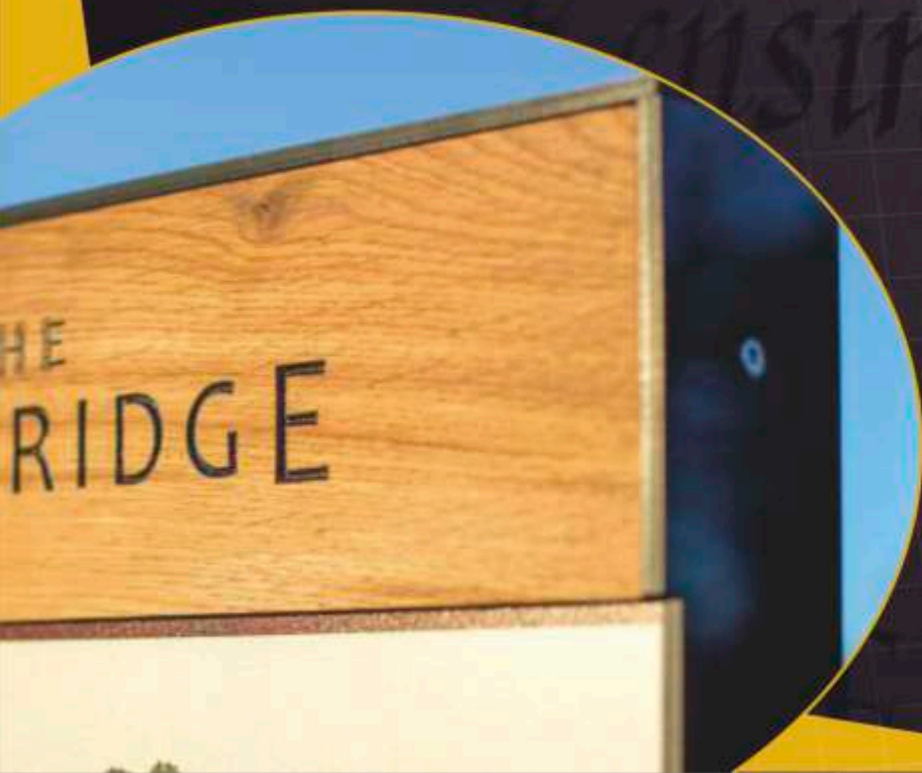

Introducing

The Totem Tee Signage Range

Ken White Signs have launched a new **Totem** style Golf Tee Signage range, as part of our "Golden" 50th year in the signage industry.

Developing a unique range of products like no other currently in this marketplace.