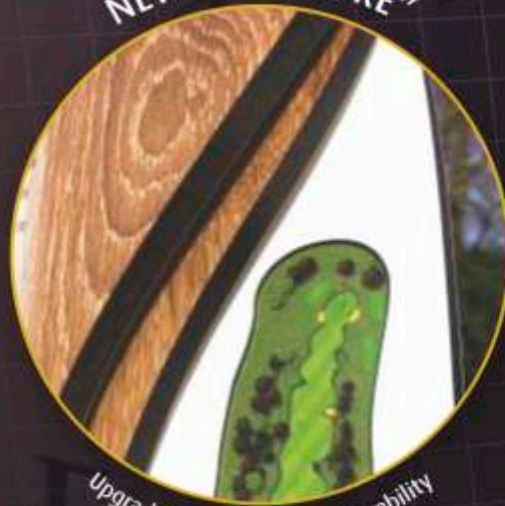

The Kensington Totem Tee Sign

Ken White Signs Kensington Totem Tee Sign will enhance the tee area of any golf course. This slick shaped product will fit smoothly in to any surroundings.

With the ability to add your own personality to the product and think "Blue Sky", we can work with you to create a product that is not like any other. We can adapt the size, shape and materials used; as well as some of the finer details, to help guide you towards the signage style you require.

Multi-layers can be used to display different information

Graphics engraved and filled

S/Steel Ground Sockets

Available at any size

Slate

Etched Zinc

Aluminium

Cast Bronze

Think

Add logo plates, extra layers, change materials and play

Upgrade to "Duracore" for durability

The Kensington

The Clarence

Totem Tee Sign

The Ken White Signs Clarence Totem Tee Sign is a very stylish option, which can be adapted to fall in line with almost any budget. Using our experience of working with such a vast and extensive range of materials, we can create a product that fits in with the style of any golf course.