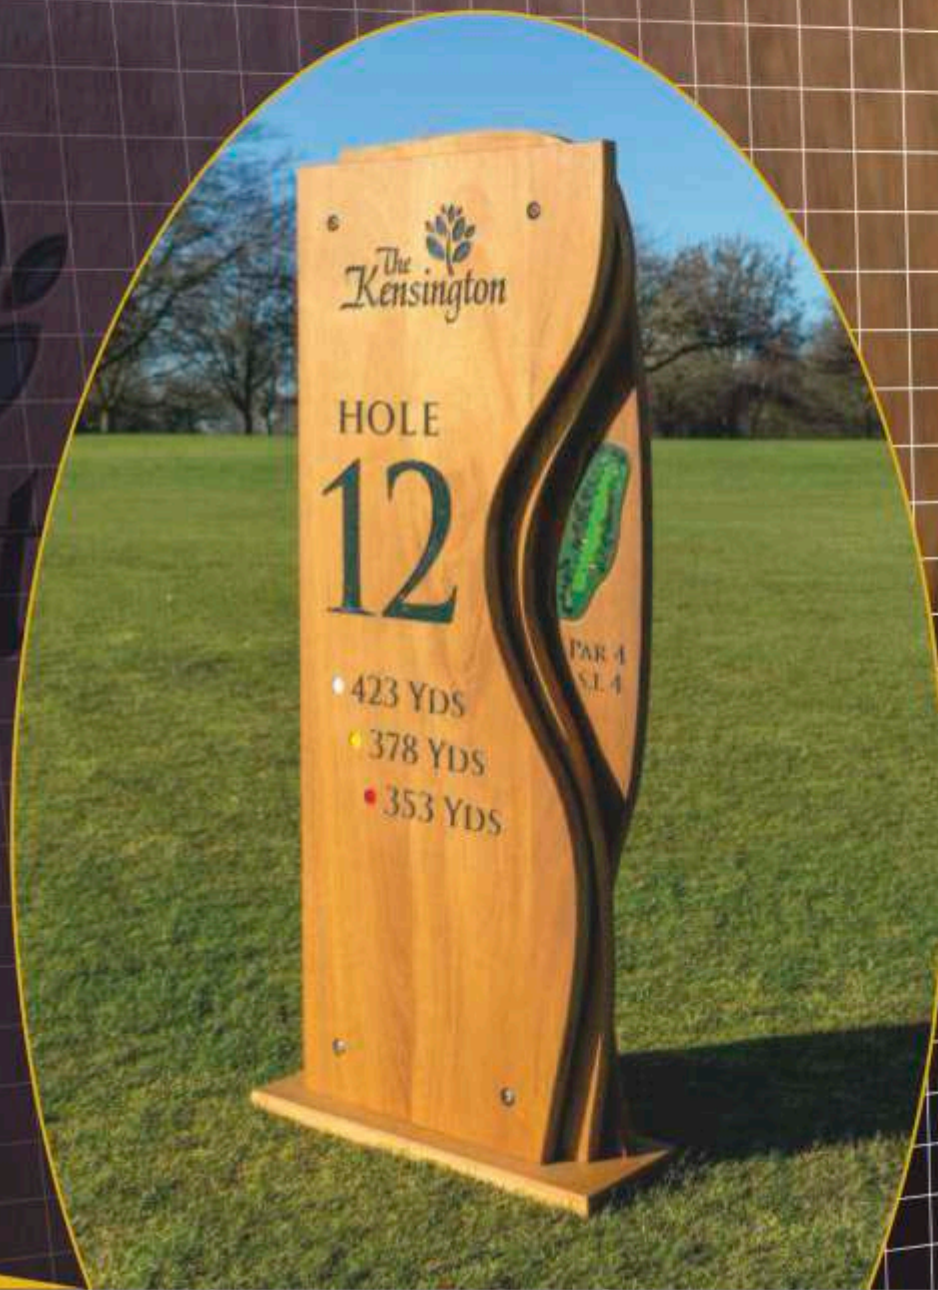

KenWhite
GOLFSIGNS
DESIGN · CREATE · INSPIRE

The **Totem Tee** Signage Range

The Home of Golf Course Signage

Introducing

The Totem Tee Signage Range

Ken White Signs have launched a new **Totem** style Golf Tee Signage range, as part of our "Golden" 50th year in the signage industry.

Developing a unique range of products like no other currently in this marketplace.

With two different styles of **Totem** product available, you can choose between **The Kensington** and **The Clarence** Totem Tee sign.

The Kensington Totem Tee Sign

Ken White Signs Kensington Totem Tee Sign will enhance the tee area of any golf course. This slick shaped product will fit smoothly in to any surroundings.

With the ability to add your own personality to the product and think "Blue Sky", we can work with you to create a product that is not like any other. We can adapt the size, shape and materials used; as well as some of the finer details, to help guide you towards the signage style you require.