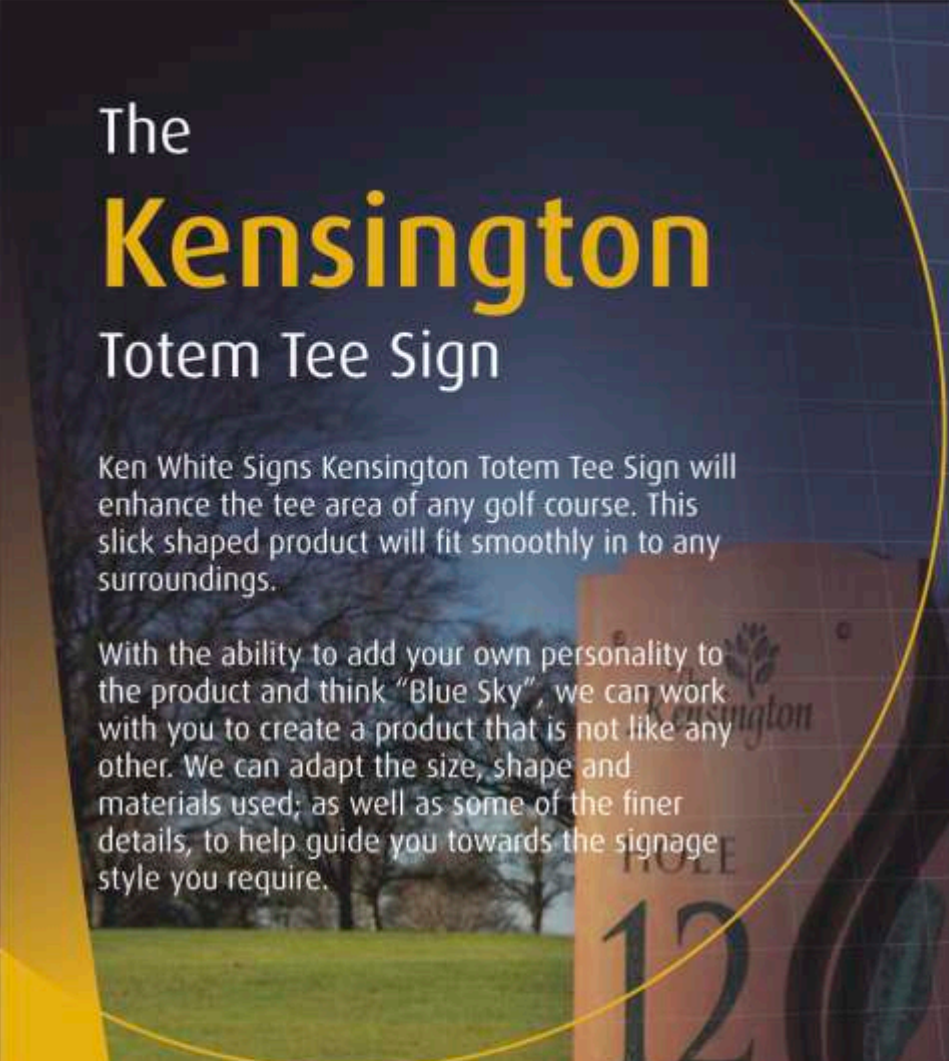

The Kensington Totem Tee Sign

Ken White Signs Kensington Totem Tee Sign will enhance the tee area of any golf course. This slick shaped product will fit smoothly in to any surroundings.

With the ability to add your own personality to the product and think "Blue Sky", we can work with you to create a product that is not like any other. We can adapt the size, shape and materials used; as well as some of the finer details, to help guide you towards the signage style you require.

Multi-layers can be used to display different information

Graphics engraved and filled

S/Steel Ground Sockets