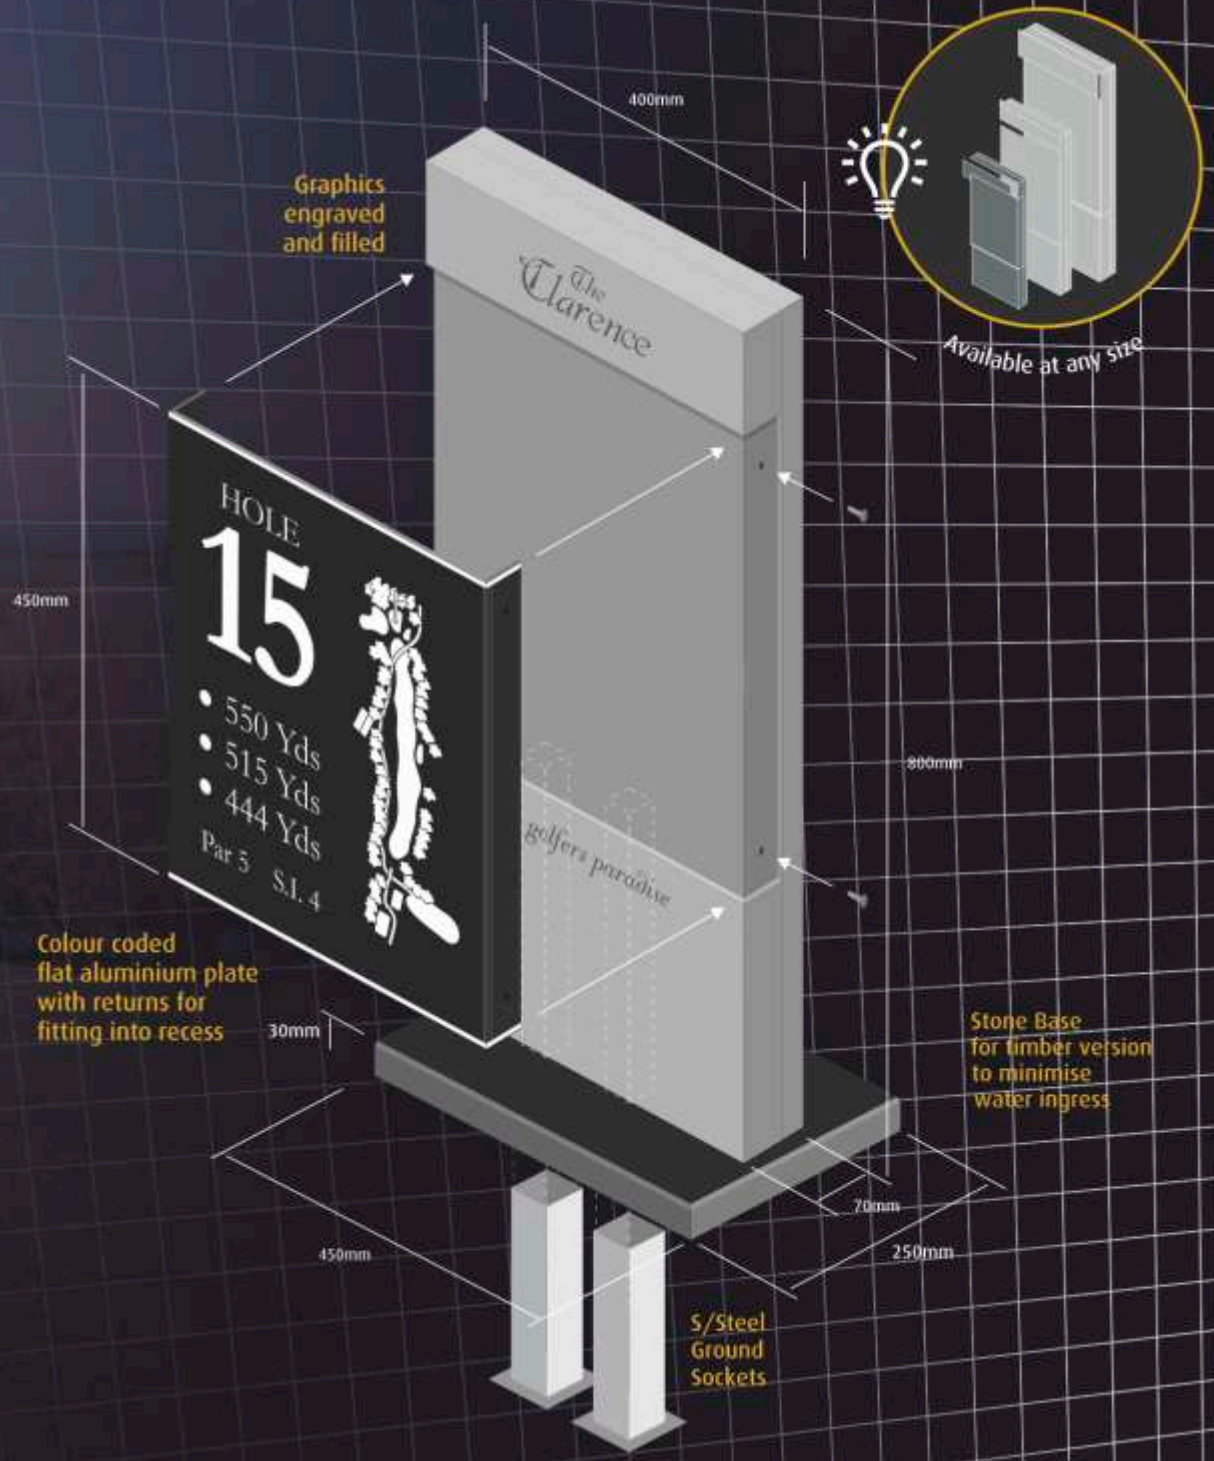

The Clarence

Totem Tee Sign

The Ken White Signs Clarence Totem Tee Sign is a very stylish option, which can be adapted to fall in line with almost any budget. Using our experience of working with such a vast and extensive range of materials, we can create a product that fits in with the style of any golf course.

The construction of this monolith is very flexible and can be adapted to suit; using different materials, changing the size, or the finish of the graphic displays. Think 'Blue Sky' and we can achieve anything!

15

550 Yds

444 Yds

438 Yds

Par 5 S.I. 4