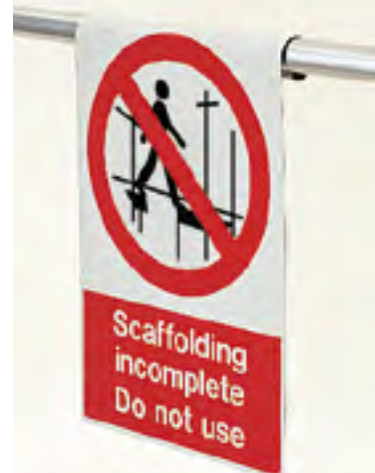

10|20|30 17793 MR | RG

10|20|30 11332 KD | RG

10|20|30 11478 KD | MR | RG

10|20|30 11250 KD | RG

10|20|30 12183 RG

10|20|30 11273 KD | RG

10|20|30 11274 KD | MR | RG