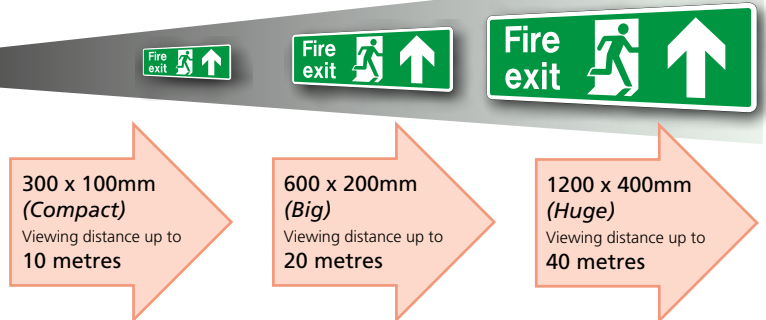

Installation Guide

Prior to buying your sign it is important to consider where the sign will be used and from what distance it needs to be viewed.

The diagram below is intended to be used as a guide only.

For further advice speak to our sales team on 01737 774077.

Recommended installation heights:

Above doors:

2m - 2.5m
from floor level to base of sign.

Directional wall fixed signs:

1.4m - 2.0m
from floor level to base of sign.