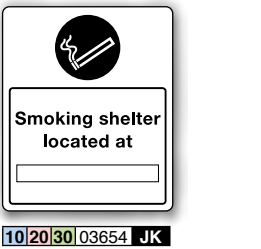

Smoking Allowed Signs