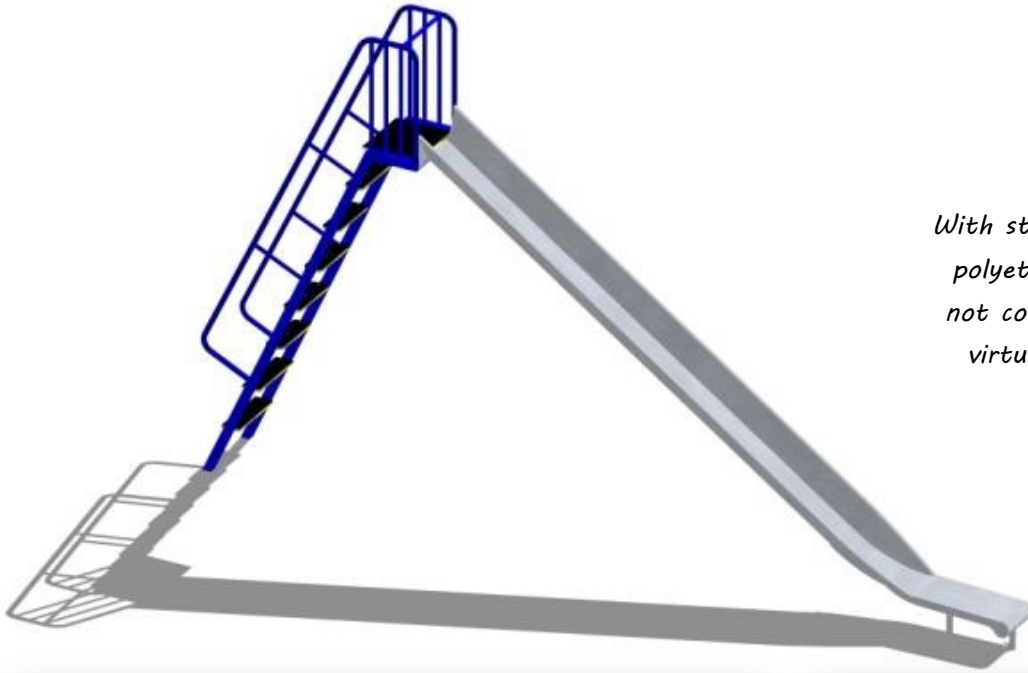

Our free standing stainless steel slides are available in a range of heights from 1000mm up to 2500mm. The steps/handrail frame can be either stainless steel or mild steel coated in a colourful powder coating. All the slides have tubular side rails running the length of the slide for safety and strength.

With stainless steel frames, and polyethylene treads they will not corrode or rot and so are virtually maintenance free.

2250mm stainless frame

1500mm yellow powder coated frame

2000mm & 1250mm stainless frames

Slip resistant polyurethane treads