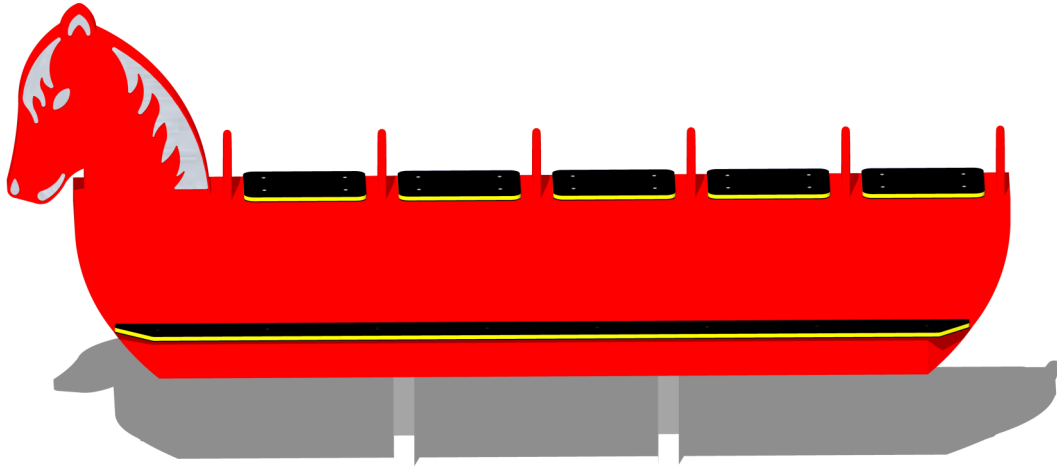

*Our traditional all steel Rocking Horse has been a favourite in playgrounds for generations. With motion restrictors to eliminate excessive movement, its all steel powder coated body moves smoothly on maintenance free sealed roller bearings.*

*With non slip polyethylene seats and footboards and stainless steel head detail, our rocking horses have evolved over the decades to become almost maintenance free and vandal proof.*