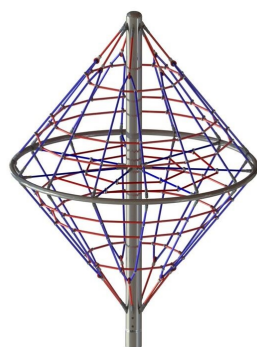

This exciting range of rope play equipment, includes a range of space nets starting with the 2 metre high single mast Active 2000, suitable for children age 3-7 years, up to the giant 6 metre high twin mast Active Twin 6000, suitable for children from 5 years to 105 years. Available as 3m, 4m 5m 6m and 8m Single Mast Nets and 4m and 6m Twin Masts. We also have the rotating Cone climbers available in 1.8m 2.4m and 3m heights and the gravity defying Levitator 3, 4 and 5 legged range. Offering high play value, robust construction, strength and durability, the range of Rope play equipment can be used by a large number of children at the same time.

4m "Active" space net

6m "Active" space net

6m Twin "Active" space net

1.8m Cone climber

Cone climber "Diamond"

2.4m Cone climber

Levigator 4

Levigator 3

Levigator 5

As well as the larger climbing ropes structures we also supply:

Scramble Nets, Access Nets, Rope Bridges, Rope Tunnels, Trapeze Ropes, Rope Ladders, Swing Ropes, Spider Web, Traverse Ropes
the possibilities are endless!

Manufactured from 6-strand, 16mm, 18mm, 20mm and 22mm, steel reinforced ropes in a variety of colours & fibres.
Standard colours are beige/gold, black, blue, green (natural & neon), red, yellow, grey, orange & purple. Mix and match
rope colours to your specification.