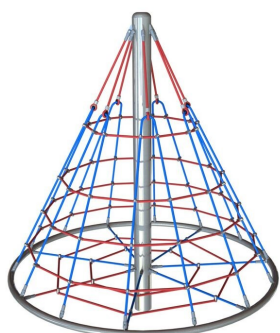

This exciting range of rope play equipment, includes a range of space nets starting with the 2 metre high single mast Active 2000, suitable for children age 3-7 years, up to the giant 6 metre high twin mast Active Twin 6000, suitable for children from 5 years to 105 years. Available as 3m, 4m 5m 6m and 8m Single Mast Nets and 4m and 6m Twin Masts. We also have the rotating Cone climbers available in 1.8m 2.4m and 3m heights and the gravity defying Levitator 3, 4 and 5 legged range. Offering high play value, robust construction, strength and durability, the range of Rope play equipment can be used by a large number of children at the same time.

4m "Active" space net

6m "Active" space net

6m Twin "Active" space net

1.8m Cone climber

Cone climber "Diamond"

2.4m Cone climber

Levigator 4

Levigator 3

Levigator 5

As well as the larger climbing ropes structures we also supply:

Scramble Nets, Access Nets, Rope Bridges, Rope Tunnels, Trapeze Ropes, Rope Ladders, Swing Ropes, Spider Web, Traverse Ropes
the possibilities are endless!

Manufactured from 6-strand, 16mm, 18mm, 20mm and 22mm, steel reinforced ropes in a variety of colours & fibres.
Standard colours are beige/gold, black, blue, green (natural & neon), red, yellow, grey, orange & purple. Mix and match
rope colours to your specification.