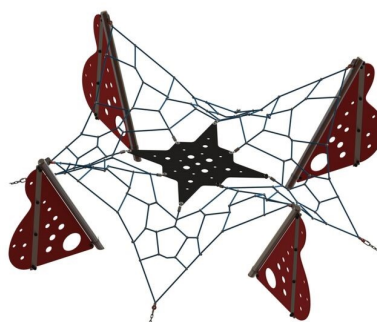

This exciting range of rope play equipment, includes a range of space nets starting with the 2 metre high single mast Active 2000, suitable for children age 3-7 years, up to the giant 6 metre high twin mast Active Twin 6000, suitable for children from 5 years to 105 years. Available as 3m, 4m 5m 6m and 8m Single Mast Nets and 4m and 6m Twin Masts. We also have the rotating Cone climbers available in 1.8m 2.4m and 3m heights and the gravity defying Levitator 3, 4 and 5 legged range. Offering high play value, robust construction, strength and durability, the range of Rope play equipment can be used by a large number of children at the same time.

4m "Active" space net

6m "Active" space net

6m Twin "Active" space net

1.8m Cone climber

Cone climber "Diamond"

2.4m Cone climber

Levigator 4

Levigator 3

Levigator 5

As well as the larger climbing ropes structures we also supply:

Scramble Nets, Access Nets, Rope Bridges, Rope Tunnels, Trapeze Ropes, Rope Ladders, Swing Ropes, Spider Web, Traverse Ropes
the possibilities are endless!

Manufactured from 6-strand, 16mm, 18mm, 20mm and 22mm, steel reinforced ropes in a variety of colours & fibres.
Standard colours are beige/gold, black, blue, green (natural & neon), red, yellow, grey, orange & purple. Mix and match
rope colours to your specification.