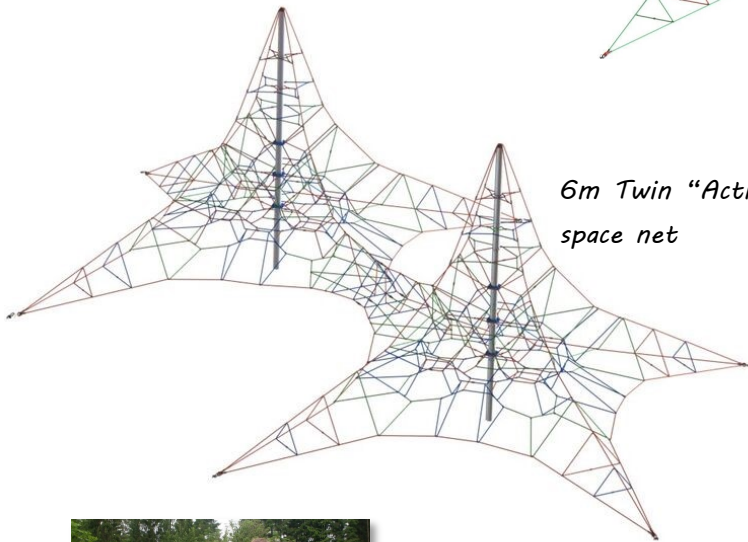

This exciting range of rope play equipment, includes a range of space nets starting with the 2 metre high single mast Active 2000, suitable for children age 3-7 years, up to the giant 6 metre high twin mast Active Twin 6000, suitable for children from 5 years to 105 years. Available as 3m, 4m 5m 6m and 8m Single Mast Nets and 4m and 6m Twin Masts. We also have the rotating Cone climbers available in 1.8m 2.4m and 3m heights and the gravity defying Levitator 3, 4 and 5 legged range. Offering high play value, robust construction, strength and durability, the range of Rope play equipment can be used by a large number of children at the same time.

4m "Active" space net

6m "Active" space net

6m Twin "Active" space net

1.8m Cone climber

Cone climber "Diamond"

2.4m Cone climber

Levigator 4

Levigator 3

Levigator 5

As well as the larger climbing ropes structures we also supply:

Scramble Nets, Access Nets, Rope Bridges, Rope Tunnels, Trapeze Ropes, Rope Ladders, Swing Ropes, Spider Web, Traverse Ropes
the possibilities are endless!

Manufactured from 6-strand, 16mm, 18mm, 20mm and 22mm, steel reinforced ropes in a variety of colours & fibres.
Standard colours are beige/gold, black, blue, green (natural & neon), red, yellow, grey, orange & purple. Mix and match
rope colours to your specification.