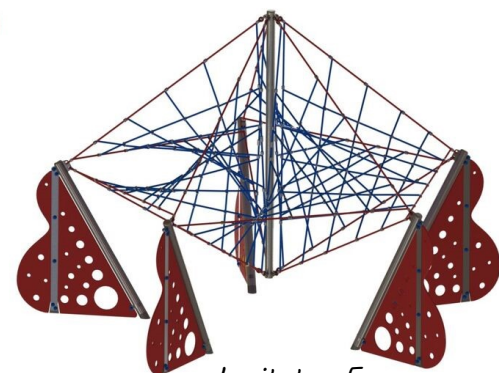

This exciting range of rope play equipment, includes a range of space nets starting with the 2 metre high single mast Active 2000, suitable for children age 3-7 years, up to the giant 6 metre high twin mast Active Twin 6000, suitable for children from 5 years to 105 years. Available as 3m, 4m 5m 6m and 8m Single Mast Nets and 4m and 6m Twin Masts. We also have the rotating Cone climbers available in 1.8m 2.4m and 3m heights and the gravity defying Levitator 3, 4 and 5 legged range. Offering high play value, robust construction, strength and durability, the range of Rope play equipment can be used by a large number of children at the same time.

4m "Active" space net

6m "Active" space net

6m Twin "Active" space net

1.8m Cone climber

Cone climber "Diamond"

2.4m Cone climber

Levigator 4

Levigator 3

Levigator 5

As well as the larger climbing ropes structures we also supply:

Scramble Nets, Access Nets, Rope Bridges, Rope Tunnels, Trapeze Ropes, Rope Ladders, Swing Ropes, Spider Web, Traverse Ropes
the possibilities are endless!

Manufactured from 6-strand, 16mm, 18mm, 20mm and 22mm, steel reinforced ropes in a variety of colours & fibres.
Standard colours are beige/gold, black, blue, green (natural & neon), red, yellow, grey, orange & purple. Mix and match
rope colours to your specification.