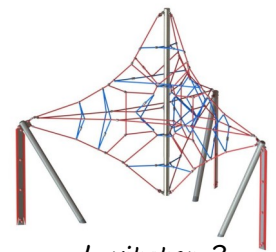

This exciting range of rope play equipment, includes a range of space nets starting with the 2 metre high single mast Active 2000, suitable for children age 3-7 years, up to the giant 6 metre high twin mast Active Twin 6000, suitable for children from 5 years to 105 years. Available as 3m, 4m 5m 6m and 8m Single Mast Nets and 4m and 6m Twin Masts. We also have the rotating Cone climbers available in 1.8m 2.4m and 3m heights and the gravity defying Levitator 3, 4 and 5 legged range. Offering high play value, robust construction, strength and durability, the range of Rope play equipment can be used by a large number of children at the same time.

4m "Active" space net

6m "Active" space net

6m Twin "Active" space net

1.8m Cone climber

Cone climber "Diamond"

2.4m Cone climber

Levigator 4

Levigator 3

Levigator 5

As well as the larger climbing ropes structures we also supply:

Scramble Nets, Access Nets, Rope Bridges, Rope Tunnels, Trapeze Ropes, Rope Ladders, Swing Ropes, Spider Web, Traverse Ropes
the possibilities are endless!

Manufactured from 6-strand, 16mm, 18mm, 20mm and 22mm, steel reinforced ropes in a variety of colours & fibres.
Standard colours are beige/gold, black, blue, green (natural & neon), red, yellow, grey, orange & purple. Mix and match
rope colours to your specification.