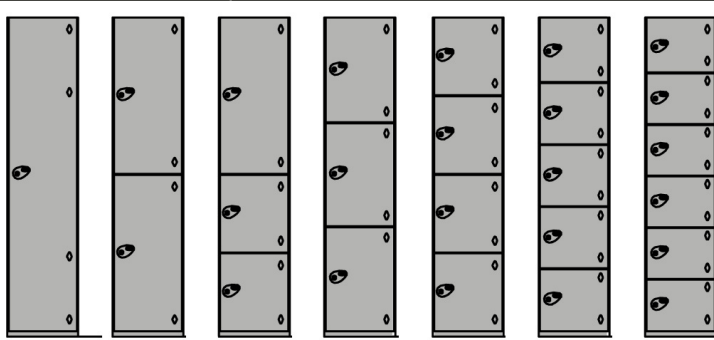

SPECIFICATION

Sizes

1800H x 300W x 450D, 1800H x 300W x 500D
1800H x 400W x 450D, 1800H x 400W x 500D
Other sizes available on request.

Material

Manufactured from aluminium with radised internal corners. PAR 10mm toughened glass doors with a roller coat paint finish to the inside of the door.

Lock

Each door is fitted with a coin operated lock, camlock or latchlock (for use with padlocks), as required. Alternatively can be supplied with a coin retain cashbox.

Hooks

Lockers are supplied with a plastic moulded hook located on the right hand side of each compartment.

Numbering

Each door is complete with a aluminium plate with engraved numbers. Plate numbered to suit number on patron key number disc or wrist strap.

Colours

We have a wide range of colours to choose from, these are available to view on request.

Stands/seats

Lockers can be provided with either stands or stands with seats on request.

We're happy to match other specifications or bespoke requirements