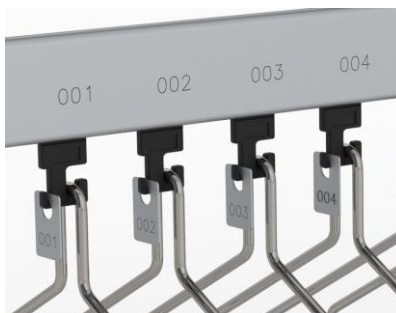

# MOBILE COAT RAILS

RG70x28 Mobile coat rails:

Mobile coat rails are available in a variety of standard sizes with hook and hanger spacing illustrated below or you can choose a bespoke option for both length and capacity. Numbering and issue tags are also available.

Please specify your requirement.

RG70x28 – without umbrella rack

RG70x28.3 Hanger Capacity:

Length - mm	660	760	860	960	1060	1160	1260	1360	1460	1560	1660	1760	1860	1960	2060
Hat Hooks	6	8	8	10	10	12	12	14	14	16	16	18	18	20	20
Hanger Hanging Capacity	6	7	8	9	10	11	12	13	14	15	16	17	18	19	20
Umbrella Holes	6	7	8	9	10	11	12	13	14	15	16	17	18	19	20

RG70x28.30 – without hat hooks

RG70x28.30 – with numbering and issue tags

RG70x28.2 Hook Capacity:

Length - mm	660	760	860	960	1060	1160	1260	1360	1460	1560	1660	1760	1860	1960	2060
Hat Hooks	6	8	8	10	10	12	12	14	14	16	16	18	18	20	20
Quadruple Hook Capacity	24	28	32	36	40	44	48	52	56	60	64	68	72	76	80
Umbrella Holes	6	7	8	9	10	11	12	13	14	15	16	17	18	19	20