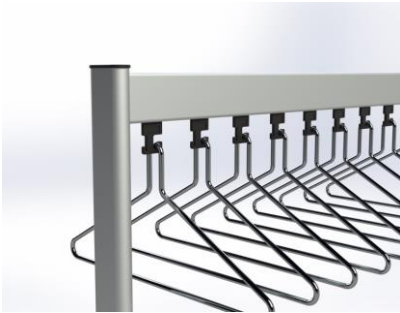

MOBILE COAT RAILS

RG70LR Mobile coat rails:

Mobile coat rails are available in a variety of standard sizes with hook and hanger spacing illustrated below or you can choose a bespoke option for both length and capacity. Numbering and issue tags are also available.

Please specify your requirement.

RG70LR.3 Hanger Capacity:

Length - mm	660	760	860	960	1060	1160	1260	1360	1460	1560	1660	1760
Hat Hooks	6	8	8	10	10	12	12	14	14	16	16	18
Hanger Hanging Capacity	6	7	8	9	10	11	12	13	14	15	16	17

RG70LR.30 – without hat hooks