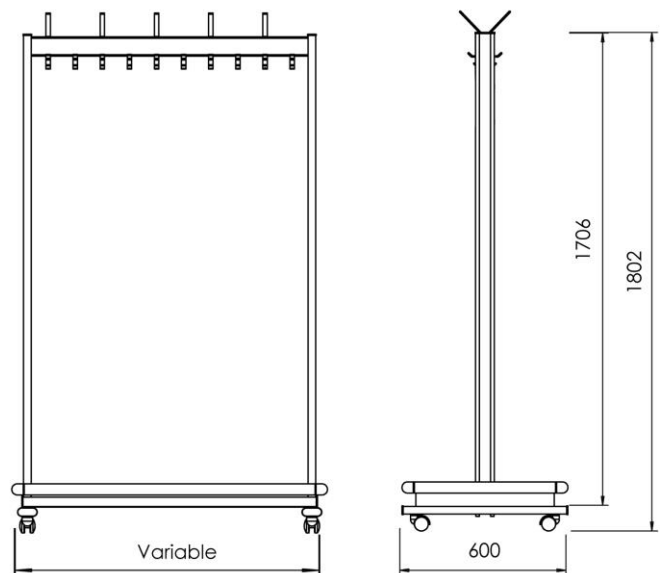

RG70LR.2

Aluminium profiles come in a silver anodised finish as standard. Alternative anodised finishes and RAL colours are available:

Anodised:

Silver C0	Bronze C33	Black C35

RAL Colours:

Yellow RAL1004	Orange RAL2004	Red RAL3003

Green RAL6018	Blue RAL5011	White RAL9010