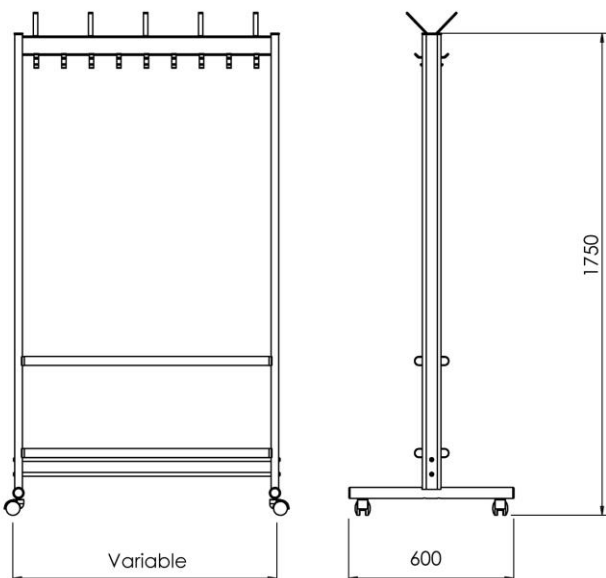

RG70x28.2B