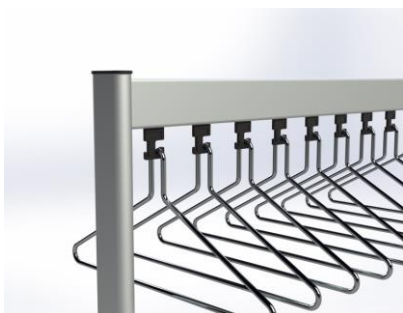

RG70x28.30 – without hat hooks