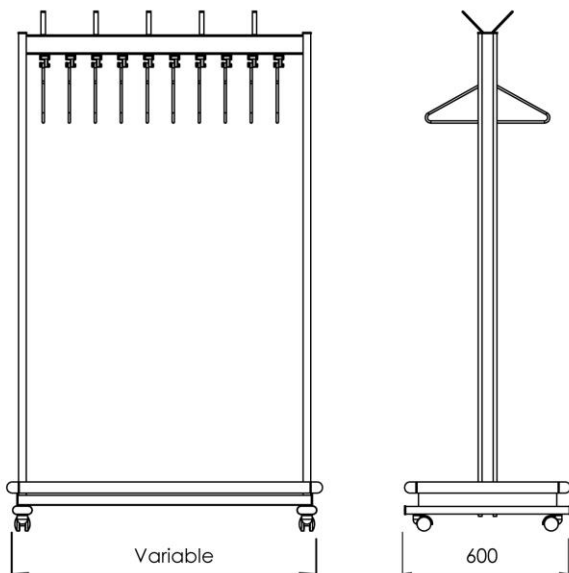

MOBILE COAT RAILS

RG70LR.3

Floor to wall mounted double height coat hanging rail 70x28mm hanging rail with individually spaced hanger carriers and chromed steel coat hangers. Frame elements are made from recycled aluminium in a silver anodised finish as standard. This configuration consists of a single support leg and wall brackets. Rail length variable up to 2500mm

Also available as:

RG70LR.2

Floor to wall mounted double height coat hook rail with 70x28 hanging rail complete with individually spaced quadruple coat hooks. Hook elements also made from recycled aluminium in a silver anodised finish as standard. Rail length variable up to 2500mm

RG70LR.30 – With coat hangers, without hat hooks

RG70LR.30 – With coat hooks, without hat hooks

RG70LR.3

RG70LR.2

Aluminium profiles come in a silver anodised finish as standard. Alternative anodised finishes and RAL colours are available:

Anodised:

Silver C0	Bronze C33	Black C35

RAL Colours:

Yellow RAL1004	Orange RAL2004	Red RAL3003

Green RAL6018	Blue RAL5011	White RAL9010