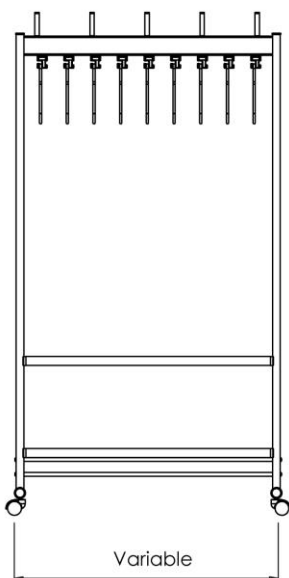

RG70x28.3B