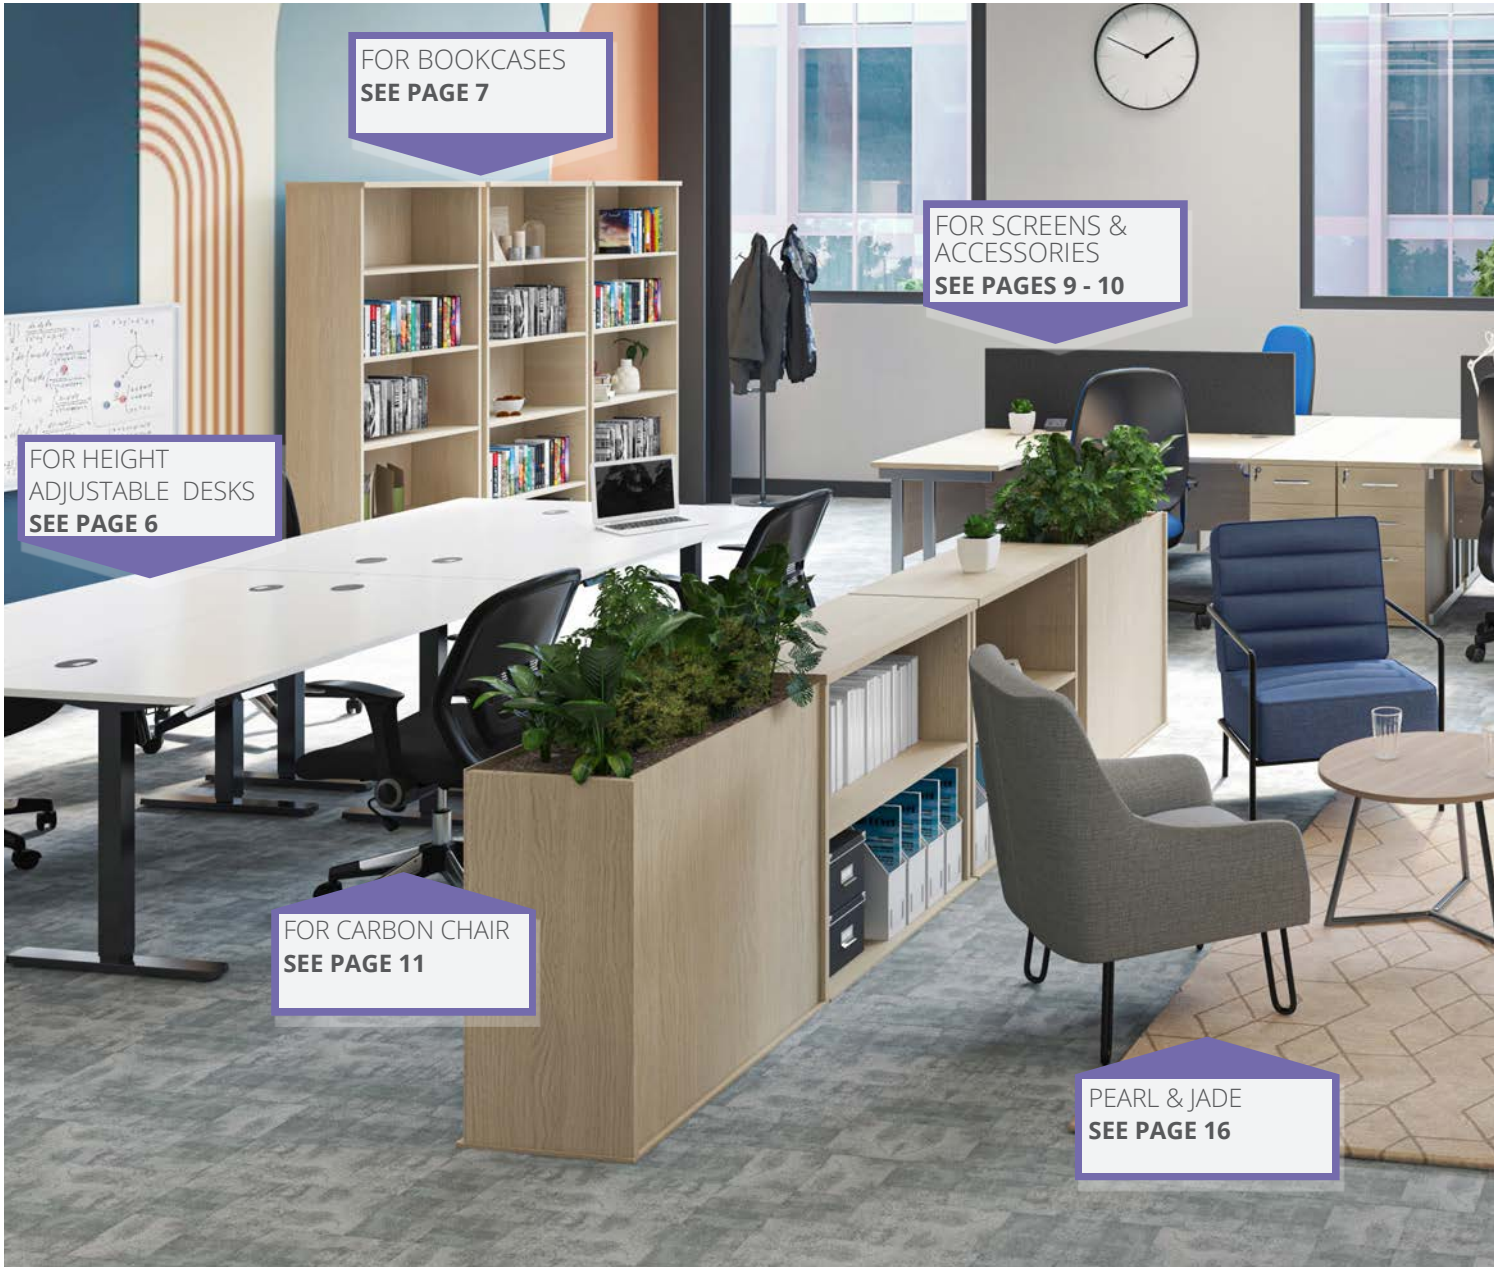

FOR BOOKCASES
SEE PAGE 7

FOR SCREENS &
ACCESSORIES
SEE PAGES 9 - 10

FOR HEIGHT
ADJUSTABLE DESKS
SEE PAGE 6

FOR CARBON CHAIR
SEE PAGE 11

PEARL & JADE
SEE PAGE 16

CORE DOUBLE UPRIGHT BUNDLE 1

Bundle includes Double Upright 1600 Radial desk (Left or Right hand) and 600 deep desk high pedestal