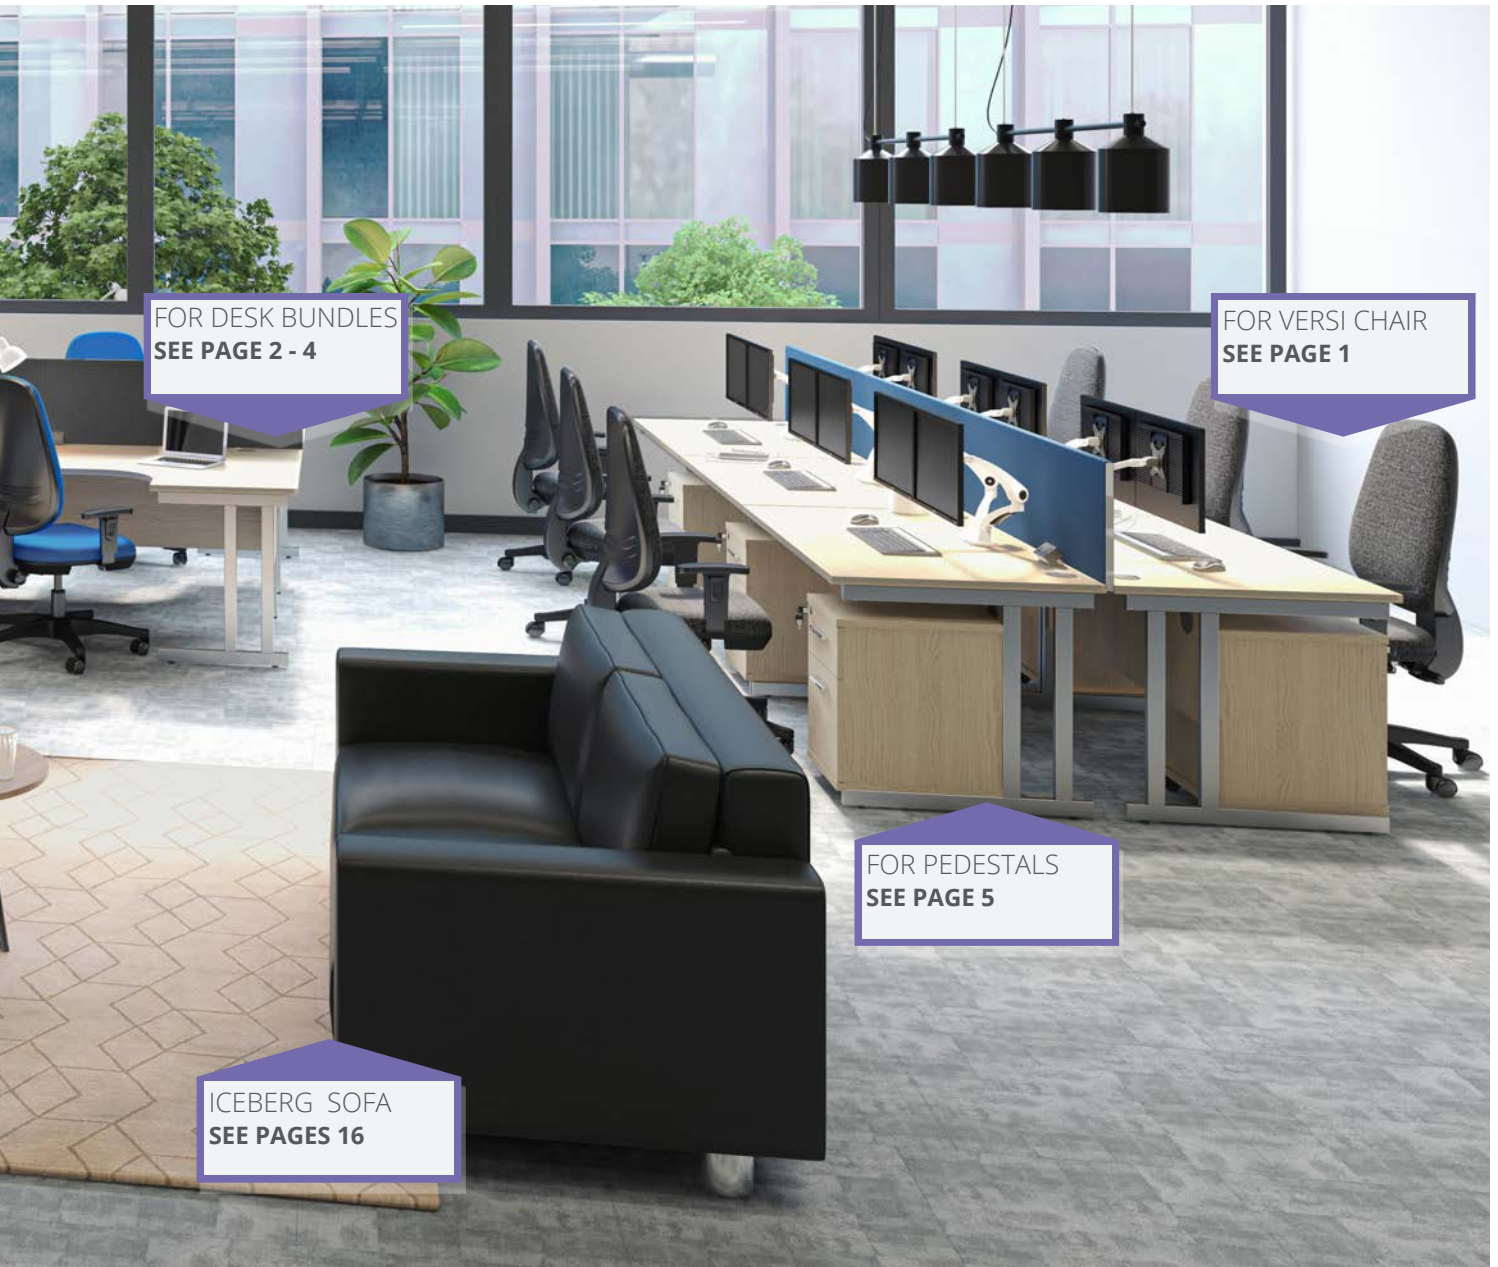

FOR DESK BUNDLES
SEE PAGE 2 - 4

FOR VERSI CHAIR
SEE PAGE 1

FOR PEDESTALS
SEE PAGE 5

ICEBERG SOFA
SEE PAGES 16

CORE DOUBLE UPRIGHT BUNDLE 2

Bundle includes either a Double Upright 1200, 1400 or 1600 Rectangular desk and 2 drawer mobile pedestal

Component Guarantee: 5 Yrs
Top Thickness: 25mm