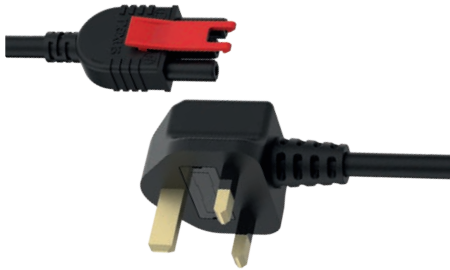

POWER CABLES

FROM

Finish
Black

CODE	PRICE
NEX100311B-01	1m mains lead, 1.5mm cable, 3 uk pin and include 13amp fuse
NEX100312B-01	2m mains lead, 1.5mm cable, 3 uk pin and include 13amp fuse
NEX100313B-01	3m mains lead, 1.5mm cable, 3 uk pin and include 13amp fuse
NEX100314B-01	4m mains lead, 1.5mm cable, 3 uk pin and include 13amp fuse
NEX100315B-01	5m mains lead, 1.5mm cable, 3 uk pin and include 13amp fuse