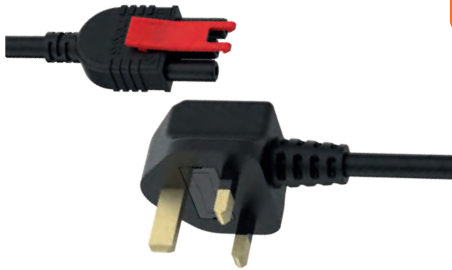

PRICE

NEX101W1W-01 NEX101B1B-01 Single socket, 1x 30W USB-C, 1x 27W USB-A
 NEX101W2W-01 NEX101B2B-01 Double socket

ROUND IN DESK POWER

FROM

Component Guarantee: 2 Yrs

FINISHES

- White
- Black

WHITE CODE BLACK CODE

PRICE

NEX200W1W-01 NEX200BB1B-01 Single socket, 30W USB-c, 27W USB-A
 NEX200W2W-01 NEX200BB2B-01 As above but with additional USB-C blank slot

POWER CABLES

FROM

FINISH

- Black

CODE

PRICE