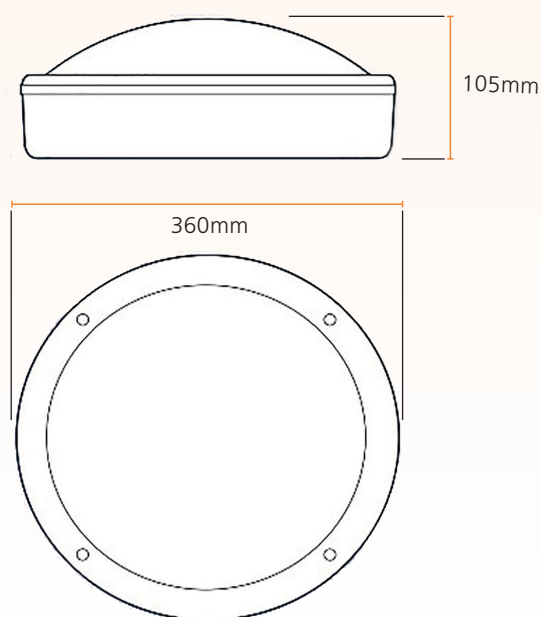

EXTERNAL

COURTESY

COURTESY luminaires provide a vandal resistant but attractive solution for exterior lighting. Die cast aluminium IP65/IK10 rated c/w opal polycarbonate diffuser. Available in open face, eye-lid or grid variants. Finished black as standard.

Product Code	Description	Weight
CTS19LED	Openface 19W 1750 lumen 4000K finished black	3kg
CTS19LED/EY	Eye-lid 19W 1400 lumen 4000K finished black	3.5kg
CTS19LED/GRD	Grid 19W 1750 lumen 4000K finished black	3.2kg
/ E3	Integral 3hr emergency	
/ DD	DALI control	
/ MWS	Microwave presence detection	
/ PC	Photocell	
/ WH	White finish	

Options

- 3000K
- Eye-lid / Grid
- Microwave presence detection
- Photocell
- DALI
- White finish

Features

- IP65 / IK10
- Diecast vandal resistant housing
- Opal Polycarbonate diffuser
- Rear 20mm conduit entry
- 50,000hr L80B20