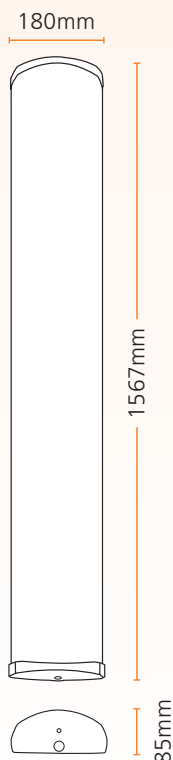

SURFACE

COVERLED

COVERLED is a steel bodied robust surface mounted linear luminaire supplied c/w 4mm TP(a) rated wipe clean polycarbonate diffuser, mechanical free polycarbonate end caps and removable gear tray for ease of maintenance. Diffuser is designed with precise control to reduce glare from all angles.

Product Code	Description	Weight
COVLED25	1267mm 25W 3400 lumen 4000K	4.5kg
COVLED35	1267mm 35W 4750 lumen 4000K	4.5kg
COVLED32	1567mm 32W 4250 lumen 4000K	5kg
COVLED45	1567mm 45W 5950 lumen 4000K	5kg
/ E3	Integral 3hr emergency	
/ DD	DALI control	
/ NL	Night light	
/ SE	Secure vandal resistant end caps	

Options

- Integral 3hr emergency
- DALI
- End mounted PIR sensors
- LED nightlight
- Secure vandal resistant end caps
- 3000K

Features

- Plug and Socket removable geartray
- 4mm TP(a) wipe clean polycarbonate diffuser
- Robust construction
- 50,000hr L90B10