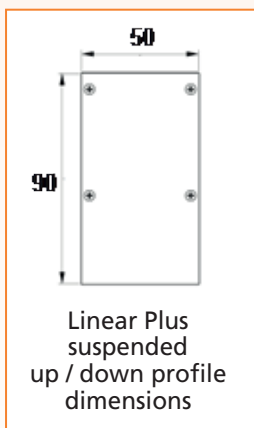

Linear Plus surface mount profile dimensions

Linear Plus suspended up / down profile dimensions

#### Standard Lengths

Opal / Microprism 1145mm / 1425mm  
Dark Light / UGR 1126mm / 1406mm

**LINEAR PLUS** is a modern slim profile extruded aluminium surface suspended luminaire system available in lengths upto 1.8m with opal, microprism, dark light and UGR<19 optics.