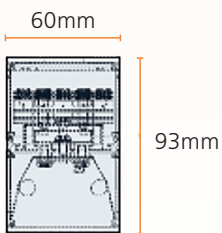

592mm

872mm

1152mm

1432mm

60mm

93mm

MADE IN UK

ULTIMA is an innovative module luminaire system designed to provide uninterrupted lines of light suitable for a range of commercial applications. Available in both standard and custom design configurations ensuring minimal visual impact. ULTIMA can be supplied in suspended or surface mount versions. Additional uplight facility is available on the suspended option. Both versions are available with a choice of optics.

Opal

Microprism

Diffused Microprism

Individual lengths upto 3mtr can be supplied including any length in multiples of 300mm.

Options

- RAL colours available to special order
- DALI control
- Integral presence detectors
- Wireless control
- Integral 3hr standard, Self-Test & DALI emergency