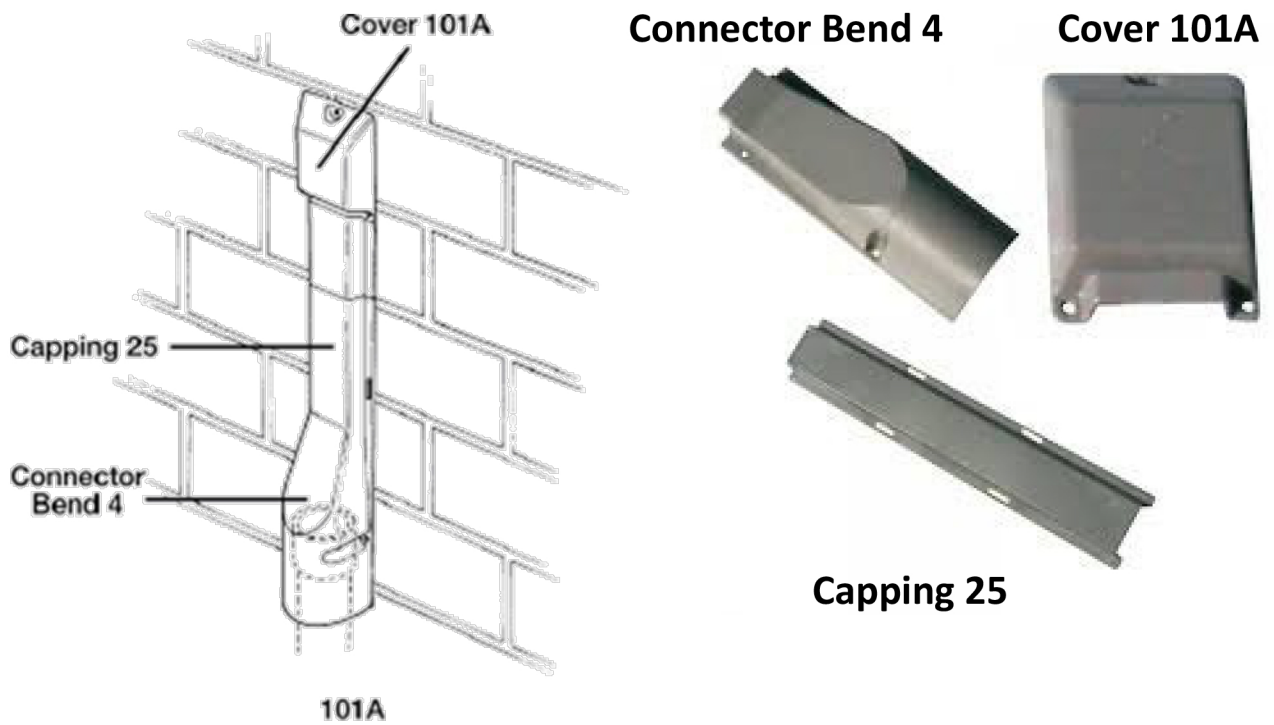

## Cable Entry Cover & Capping for running telephone cabling into a premises

Description	Item Code	Colour	Use
Connector Bend No 4	95096	Grey (PVCu)	Connecting Duct 56 or 102 to Cover 101A or Capping 25 on house walls
Capping 25A	72180	Grey (PVCu)	To protect service cable between Cover 101A and Connector Bend 4 if required
Cover 101A	71987	Grey (PVCu)	To cover cable entry on house walls - used with Connector Bend 4 or Capping 25