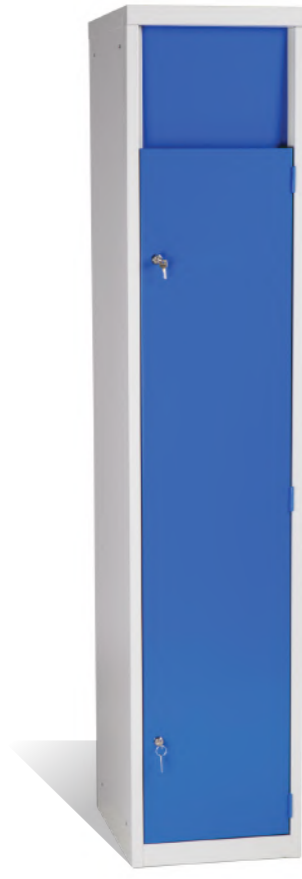

WORKPLACE LOCKERS

A selection of lockers designed to store specific items of clothing and protection for personnel on duty.

Fireman's Boot seat Locker has a fixed shelf, with a coat rail and two coat hooks. The lift up lid is retained in the closed position by the main door when locked. A top blanket/storage box is available to add to the top of this locker increasing the storage potential if required.

The locker is fitted with a hat shelf and a central divider, with three fixed shelves on the left hand side, and a coat rail and one fixed coat hook on the right hand side. Available with flat or sloping tops in various sizes. On widths of 525mm & 600mm we offer a 3 point espagnolette lock.

GARMENT MANAGEMENT LOCKERS

SKIRMETT
WASHROOMS

CLEAN & DIRTY LOCKER

Height: 1800mm	
Widths mm	Depths mm
375	375
450	450
525	525

Internal fittings include a hat shelf at 350mm down from top, and a central divider to offer separate storage of clothing on two coat hooks. A coat rail and one hook is offered in lockers 450mm or deeper.

COLLECTOR LOCKER

Height: 1800mm	
Widths mm	Depths mm
300	450
375	450

Flap at top allows the posting of dirty garments into the locker which has 6 internal hooks to support a laundry bag (not supplied). Door locks are paired with main door frame on the garment dispenser locker for ease of use.