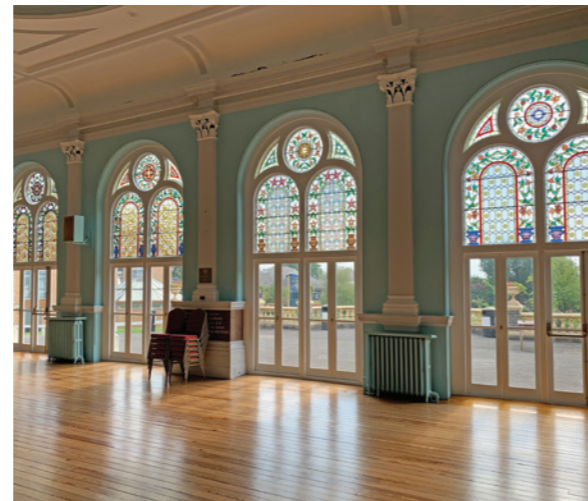

WASHROOM CUBICLE SOLUTIONS

We manufacture three ranges of quality, finished washroom cubicles. Hygienic, waterproof and durable, our washroom toilet and shower cubicles are manufactured to your specifications, with custom finishes and hardware.

Each range offers a different level of finish or is suited to a particular need. But regardless of the range you choose, each one has cubicles, IPS panels and vanities. In this way, you can create a harmonious design for your toilets, showers, bathrooms and washrooms.

Choose the right range for your project, then simply select co-ordinating powder-coated, stainless steel or aluminium hardware fittings.