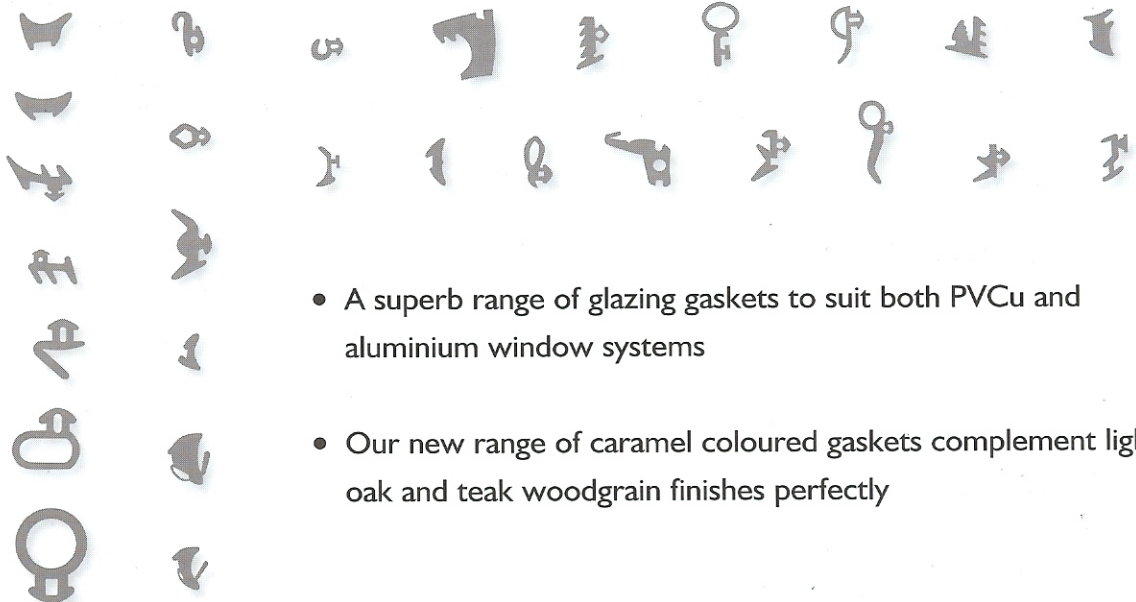

Introducing the widest range of Conservatory Roof Accessories from PAL Glazing Products

GLAZING PRODUCTS

NEW PROFILES

- A new conservatory roof rafter gasket has been designed to increase the range of gaskets available from PAL Glazing Products.
- PAL have also introduced rigid PVC end cap closures to suit 16 & 25 mm polycarbonate sheeting, available in 2.1m lengths either white or brown.

RAE 4369

RAE 2753

RAE 2754

GLAZING GASKETS

- A superb range of glazing gaskets to suit both PVCu and aluminium window systems
- Our new range of caramel coloured gaskets complement light oak and teak woodgrain finishes perfectly