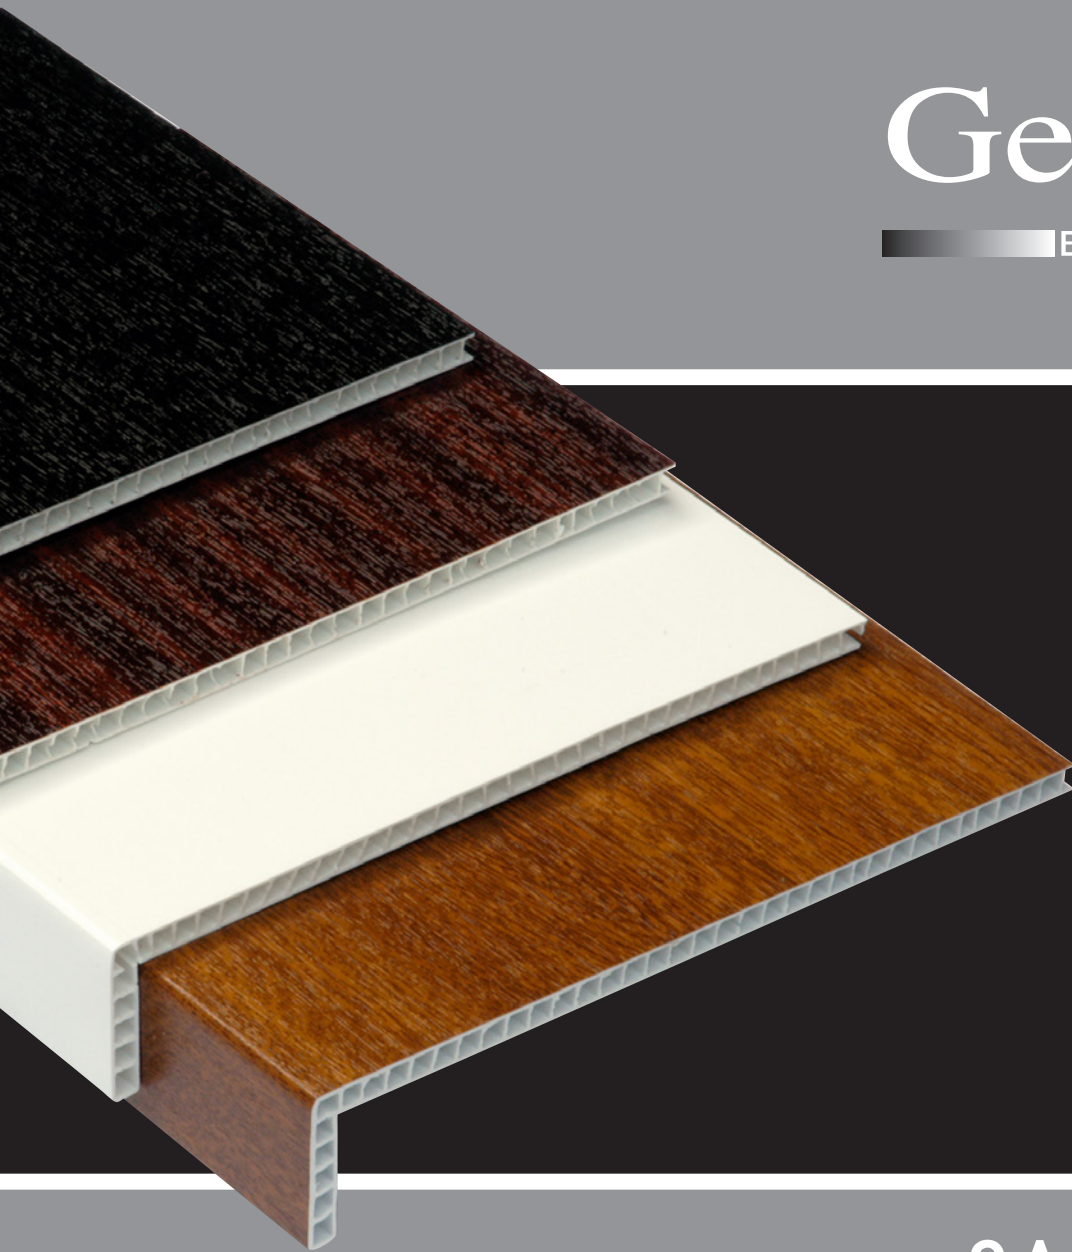

Geoplas

BUILDING PRODUCTS

CATALOGUE

A PAL GROUP COMPANY

THE GEOPLAS SOLUTION

2

EXTRUDED PROFILES FROM GEOPLAS ARE MANUFACTURED USING CALCIUM ZINC PVC_u COMPOUNDS, ARE GUARANTEED FOR A 10 YEAR PERIOD AND RECOMMENDED FOR ALL DOMESTIC AND COMMERCIAL PROPERTY REFURBISHMENT AND NEW BUILD PROJECTS. THE PATENTED HOLLOW WHITE, VENTED CAPOVER BOARD HAS A 10 YEAR GUARANTEE.

ISO 9001

FM 02285

Exclusively the Geoplas fascia boards have received Patent No. 2372049 approval and are therefore a unique product exemplifying the company's leading edge approach to producing roofline products that, once in place, will not flake or split giving a maintenance free cost effective solution which unlike timber will stay looking good year after year.

COLOURS

White • W

Black • BL

Brown • BR

Black Ash • BA

Mahogany • MA

Light Oak • LO

Rosewood • RW