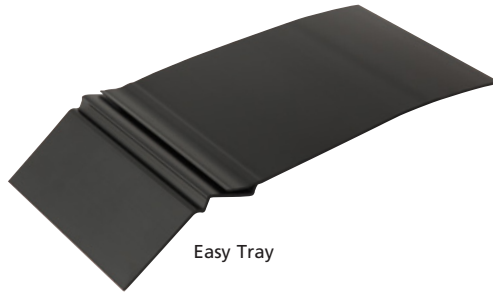

EAVES PROTECTORS

Description	Colour	Part No	Pack Qty
Eaves Protector*	Black	G/EP	10 x 1.5m
*also available in 2.5m and 3m (special order)			
Easy Tray	Black	G/ET	10 x 1.2m
Eaves Filler Comb (1m) (Fits in to Easy Tray)	Black	G/EF	50

Easy Tray

PVC RENDERING BEADS

Description	Colour	Part No	Pack Qty
Angle Bead 6mm	White	G/AB6W	25 x 2.5m
Angle Bead 10mm	White	G/AB10W	25 x 2.5m
Angle Bead 15mm	White	G/AB15W	25 x 2.5m
Bellcast Bead 10mm	White	G/BC10W	50 x 2.5m
Bellcast Bead 16mm	White	G/BC16W	50 x 2.5m
Bellcast Bead 19mm	White	G/BC19W	50 x 2.5m
Stop Bead 3mm	White	G/SB3W	50 x 2.5m
Stop Bead 6mm	White	G/SB6W	50 x 2.5m
Stop Bead 10mm	White	G/SB10W	50 x 2.5m
Stop Bead 13mm	White	G/SB13W	50 x 2.5m
Stop Bead 15mm	White	G/SB15W	50 x 2.5m
Stop Bead 19mm	White	G/SB19W	50 x 2.5m

*all above beads are available in White (W), Cream (C) and Ivory (I)
full range of beads available, including expansion beads, in various sizes

VENTED PRODUCTS

Description	Colour	Part No	Pack Qty
300mm Hollow Soffit Vented	White	G/SB/300/V	5 x 5m
Vent Trim New Build	White	G/VTNB	5 x 5m
Vent Trim New Build	Brown	G/VTNB/BR	5 x 5m
Vent Trim New Build	Black	G/VTNB/BL	5 x 5m
Vent Trim Refurb	White	G/VTRF	10 x 5m
Vent Trim Refurb	Brown	G/VTRF/BR	10 x 5m
Vent Trim Refurb	Black	G/VTRF/BL	10 x 5m
Vent Trim Refurb	Cream	G/VTRF/C	10 x 5m
Over Fascia Vent 10mm	Black	G/OVF/10	25
Over Fascia Vent 25mm	Black	G/OVF/25	12
Disc Ventilator	White	G/DV	500
Disc Ventilator	Brown	G/DV/BR	100
Disc Ventilator	Black	G/DV/BL	100
Disc Ventilator	xCream	G/DV/CR	100

POLYCARB SHEET END TRIMS