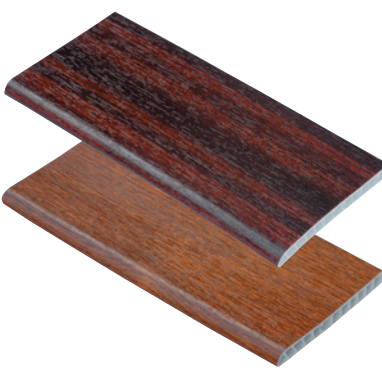

Description	Colour	Part No	Pack Qty
45mm Architrave	White	G/A/45	25 x 5m
45mm Architrave	Mahogany	G/A/45/M	15 x 5m
45mm Architrave	Light Oak	G/A/45/L	15 x 5m
45mm Architrave	Black Ash	G/A/45/BA	15 x 5m
45mm Architrave	Rosewood	G/A/45/RW	15 x 5m
65mm Architrave	White	G/A/65	20 x 5m
65mm Architrave	Mahogany	G/A/65/M	15 x 5m
65mm Architrave	Light Oak	G/A/65/L	15 x 5m
65mm Architrave	Black Ash	G/A/65/BA	15 x 5m
65mm Architrave	Rosewood	G/A/65/RW	15 x 5m
90mm Architrave	White	G/A/90	15 x 5m
90mm Architrave	Mahogany	G/A/90/M	15 x 5m
90mm Architrave	Light Oak	G/A/90/L	15 x 5m
90mm Architrave	Black Ash	G/A/90/BA	15 x 5m
90mm Architrave	Rosewood	G/A/90/RW	15 x 5m