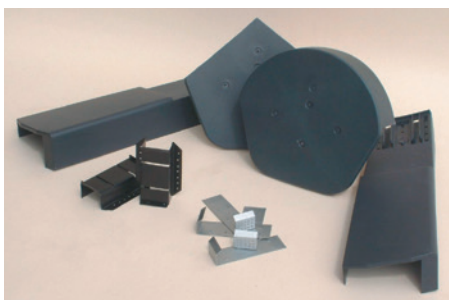

DRY VERGE

Description	Colour	Part No	Pack Qty
Left Hand	Slate Grey	G/DV/LH	50
Right Hand	Slate Grey	G/DV/RH	50
Half Round Ridge End Cap	Slate Grey	G/DV/RCC	1
Square Ridge End Cap	Slate Grey	G/DV/SCC	1
Eaves Starter Unit	Black	G/DV/ES	1