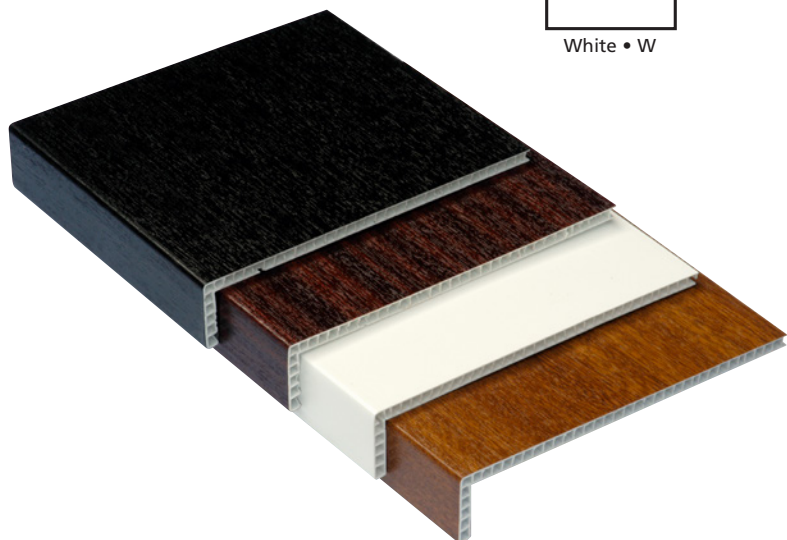

POLYCARB SHEET END TRIMS

Description	Colour	Part No	Pack Qty
Side Flashing 10mm	White	G/SL/10	10 x 5m
Side Flashing 10mm	Brown	G/SL/10/BR	10 x 5m
Side Flashing 16mm	White	G/SL/16	10 x 5m
Side Flashing 16mm	Brown	G/SL/16/BR	10 x 5m
End Cap 10mm	White	G/EC/10	10 x 2.1m
End Cap 10mm	Brown	G/EC/10/BR	10 x 2.1m
End Cap 16mm	White	G/EC/16	10 x 2.1m
End Cap 16mm	Brown	G/EC/16/BR	10 x 2.1m
End Cap 25mm	White	G/EC/25	10 x 2.1m
End Cap 25mm	Brown	G/EC/25/BR	10 x 2.1m

TAPES

**BSI & BBA
approved**

Best Quality
Tapes in the
Market Place

Description	Colour	Part No	Pack Qty
DOUBLE SIDED TRIM TAPE			
10mm x 1mm x 50m	White	1103H/1/10	30
10mm x 1mm x 50m	Black	1103BH/1/10	30
15mm x 1mm x 50m	White	66124/1/15	20
10mm x 2mm x 40m	White	66124/2/10	30
10mm x 2mm x 40m	Black	66124/2/10/BL	30
15mm x 2mm x 40m	White	66124/2/15	20
ANTI DUST BREATHER TAPE			
For 16mm Poly Carb x 33m	Grey	ADT16	24
For 20/25mm Poly Carb x 33m	Grey	ADT20/25	20
BLANKING TAPE			
For 16mm Poly Carb x 50m	White	BT16	24
For 20/25mm Poly Carb x 50m	White	BT20/25	20
DOUBLE SIDED SECURITY TAPE			
3mm x 10mm x 25m	White	66124/3/10/W	30
3mm x 10mm x 25m	Black	66124/3/10	30
3mm x 12mm x 25m	Black	66124/3/12	25
4mm x 10mm x 20m	White	66124/4/10/W	30
4mm x 10mm x 20m	Black	66124/4/10	30
4mm x 12mm x 20m	Black	66124/4/12	25
5mm x 10mm x 15m	Black	66124/5/10	30
5mm x 12mm x 15m	Black	66124/5/12	25
ALUMINIUM SEALED UNIT TAPE			
38mm x 50 yards	n/a	1010/38	32
45mm x 50 yards	n/a	1010/45	24

COLOURS

White • W

Black • BL

Brown • BR

Black Ash • BA

Mahogany • MA

Light Oak • LO

Rosewood • RW