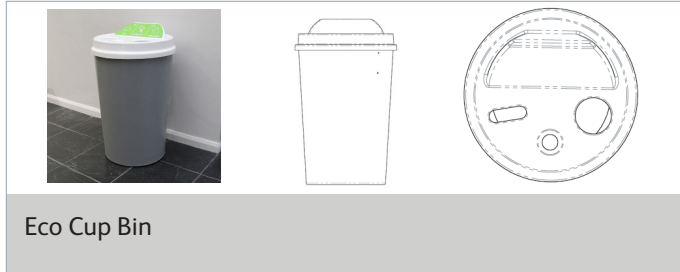

1

Choose your Cup Bin

Our cup units look ideal in offices, shopping centres and cafes.

Eco Cup