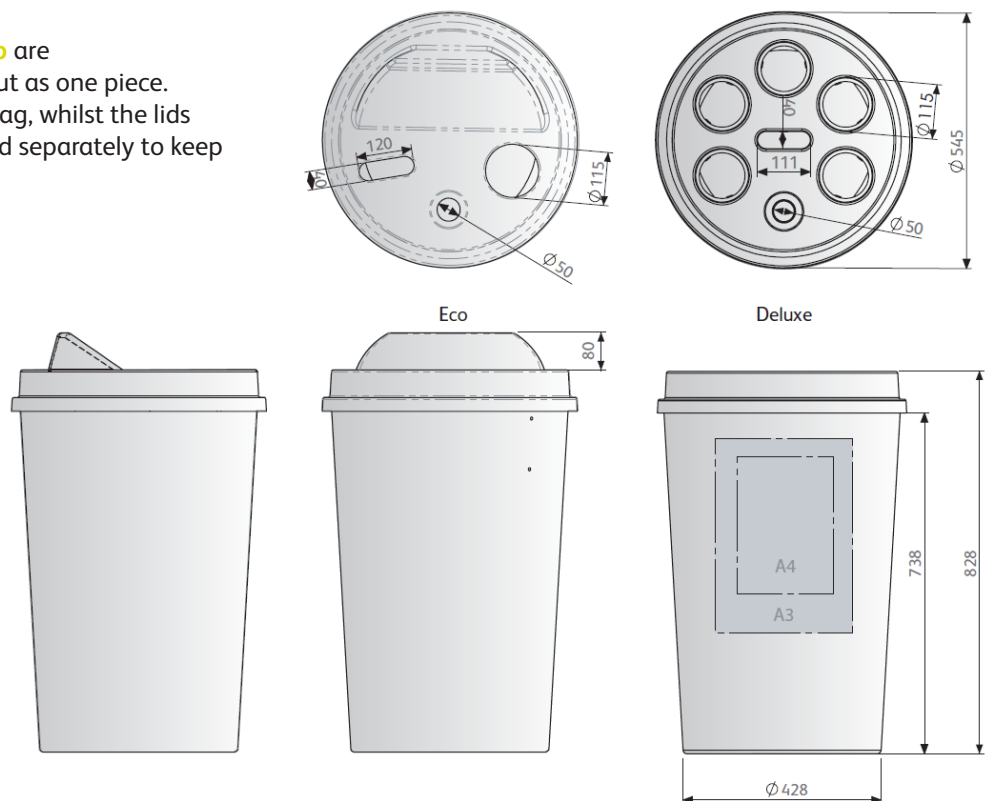

The **Eco Cup Recycling Bin** has three compartments for cups, lids and liquid. All waste contents go into one securely fitted bag inside the unit.

The **Deluxe Cup Recycling Bin** has 6 cup and lid collection tubes. This lets waste contents stack up inside the tubes, allowing more room for disposal.

- the vacuum-formed lid features a cup, lid and liquid collection section which can be emptied individually. The lift-off plastic lid is easy to remove and the liquid collection tube is held in place by a metal plate that allows the tube to be easily lifted out.
- The polythene fully sealed rotationally moulded body means it is fully leakproof to ensure any liquids spilt into the bin do not leak out onto the floor.
- The durable lid is formed from strong high impact polystyrene grade plastic, giving a wipe-clean surface that is easy to maintain.
- The main cup collection section for the **Eco Cup** is fitted with a metal sack retention frame and bag hooks to ensure the clear plastic sack is kept in place when cups are dropped into the slot.
- The cup tubes in the **Deluxe Cup** are connected together and lifted out as one piece. The cups can then fall into the bag, whilst the lids tube and liquid tube are removed separately to keep the waste streams segregated.

1YR PARTS & LABOUR GUARANTEE

All of our products come with a 1 year parts and labour guarantee as standard.

Polythene