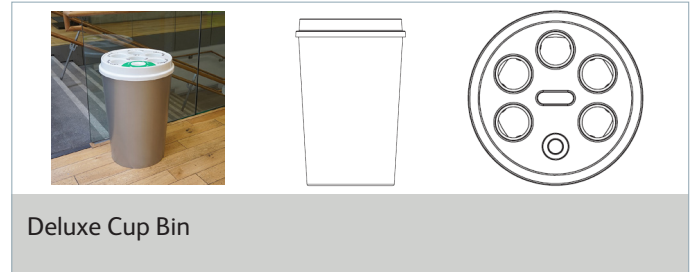

The **Eco Cup Recycling Bin** has three compartments for cups, lids and liquid. All waste contents go into one securely fitted bag inside the unit.

The **Deluxe Cup Recycling Bin** has 6 cup and lid collection tubes. This lets waste contents stack up inside the tubes, allowing more room for disposal.

- the vacuum-formed lid features a cup, lid and liquid collection section which can be emptied individually. The lift-off plastic lid is easy to remove and the liquid collection tube is held in place by a metal plate that allows the tube to be easily lifted out.
- The polythene fully sealed rotationally moulded body means it is fully leakproof to ensure any liquids spilt into the bin do not leak out onto the floor.
- The durable lid is formed from strong high impact polystyrene grade plastic, giving a wipe-clean surface that is easy to maintain.
- The main cup collection section for the **Eco Cup** is fitted with a metal sack retention frame and bag hooks to ensure the clear plastic sack is kept in place when cups are dropped into the slot.
- The cup tubes in the **Deluxe Cup** are connected together and lifted out as one piece. The cups can then fall into the bag, whilst the lids tube and liquid tube are removed separately to keep the waste streams segregated.

Deluxe Cup

2

Artwork

From a fully body wrap to A4 or A3 artwork, choose how you want your cup bin to look.

Contact us directly for a quotation.
Call: 01226 744010
Email: hello@wybone.co.uk

Full body wrap template.
Supplied on request.

Deluxe Cup standard lid artwork.
Custom artwork supplied on request.

Eco Cup standard lid artwork.
Custom artwork supplied on request.

3

Colour options

Your cup bin will look great in any colour. Trust us, we know.