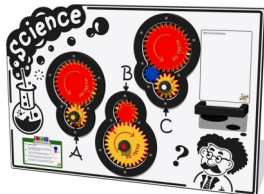

Our Play Panels are manufactured from long lasting HDPE and can easily be fixed to a wall for fun activity play for children. They brighten up the school playground or play space and are fade resistant and will not crack, split or rot. Recycled plastic posts also available.

Standard size 800 x 595 mm, larger size 1200 x 800 mm. Custom colours and designs to your specification.