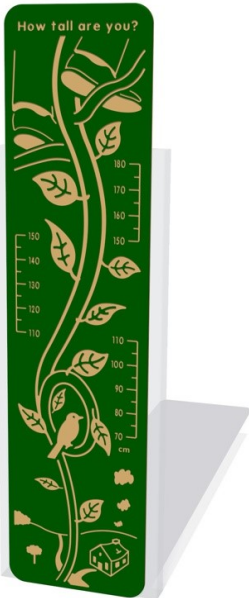

Our Play Panels are manufactured from long lasting HDPE and can easily be fixed to a wall for fun activity play for children. They brighten up the school playground or play space and are fade resistant and will not crack, split or rot. Recycled plastic posts also available.

How Tall Panels are 2400mm x 600mm available thickness of either 12.5mm for wall mounting or 19mm for attaching to posts. Custom colours and designs to your specification.