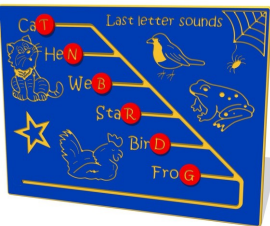

Our Play Panels are manufactured from long lasting HDPE and can easily be fixed to a wall for fun activity play for children. They brighten up the school playground or play space and are fade resistant and will not crack, split or rot. Recycled plastic posts also available.

Standard size 800 x 595 mm, larger size 1200 x 800 mm. Custom colours and designs to your specification.

Our Play Panels are manufactured from long lasting HDPE and can easily be fixed to a wall for fun activity play for children. They brighten up the school playground or play space and are fade resistant and will not crack, split or rot. Recycled plastic posts also available.