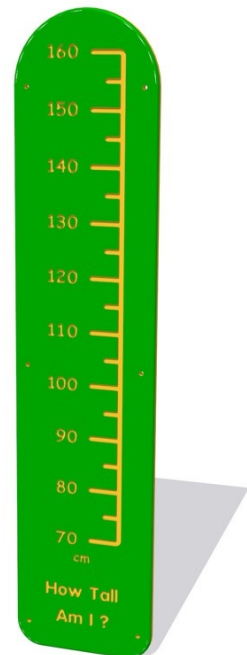

Our Play Panels are manufactured from long lasting HDPE and can easily be fixed to a wall for fun activity play for children. They brighten up the school playground or play space and are fade resistant and will not crack, split or rot. Recycled plastic posts also available.

How Tall Panels are 2400mm x 600mm available thickness of either 12.5mm for wall mounting or 19mm for attaching to posts. Custom colours and designs to your specification.