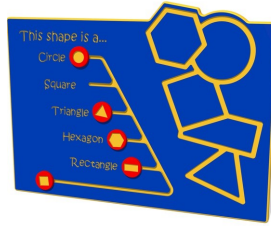

Our Play Panels are manufactured from long lasting HDPE and can easily be fixed to a wall for fun activity play for children. They brighten up the school playground or play space and are fade resistant and will not crack, split or rot. Recycled plastic posts also available.

Standard size 800 x 595 mm, larger size 1200 x 800 mm. Custom colours and designs to your specification.