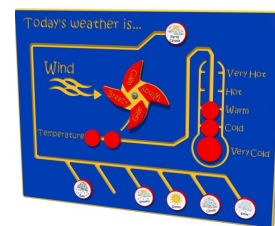

Our Play Panels are manufactured from long lasting HDPE and can easily be fixed to a wall for fun activity play for children. They brighten up the school playground or play space and are fade resistant and will not crack, split or rot. Recycled plastic posts also available.

Standard size 800 x 595 mm, larger size 1200 x 800 mm. Custom colours and designs to your specification.