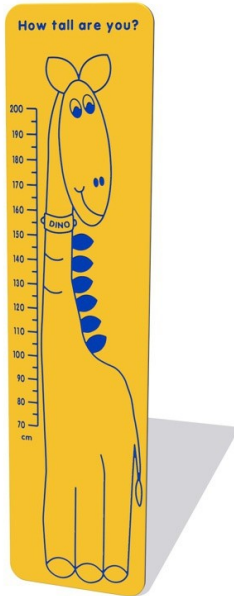

Our Play Panels are manufactured from long lasting HDPE and can easily be fixed to a wall for fun activity play for children. They brighten up the school playground or play space and are fade resistant and will not crack, split or rot. Recycled plastic posts also available.

How Tall Panels are 2400mm x 600mm available thickness of either 12.5mm for wall mounting or 19mm for attaching to posts. Custom colours and designs to your specification.