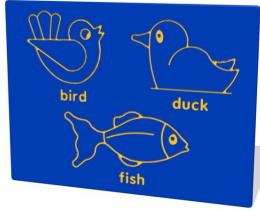

Our Play Panels are manufactured from long lasting HDPE and can easily be fixed to a wall for fun activity play for children. They brighten up the school playground or play space and are fade resistant and will not crack, split or rot. Recycled plastic posts also available.

Standard size 800 x 595 mm, larger size 1200 x 800 mm. Custom colours and designs to your specification.

1, 2 and 3 Times Table

1x1=1	1x2=2	1x3=3
2x1=2	2x2=4	2x3=6
3x1=3	3x2=6	3x3=9
4x1=4	4x2=8	4x3=12
5x1=5	5x2=10	5x3=15
6x1=6	6x2=12	6x3=18
7x1=7	7x2=14	7x3=21
8x1=8	8x2=16	8x3=24
9x1=9	9x2=18	9x3=27
10x1=10	10x2=20	10x3=30
11x1=11	11x2=22	11x3=33
12x1=12	12x2=24	12x3=36