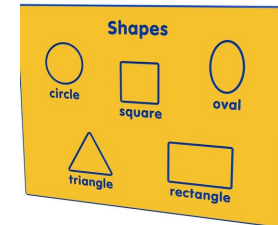

Our Play Panels are manufactured from long lasting HDPE and can easily be fixed to a wall for fun activity play for children. They brighten up the school playground or play space and are fade resistant and will not crack, split or rot. Recycled plastic posts also available.

Standard size 800 x 595 mm, larger size 1200 x 800 mm. Custom colours and designs to your specification.