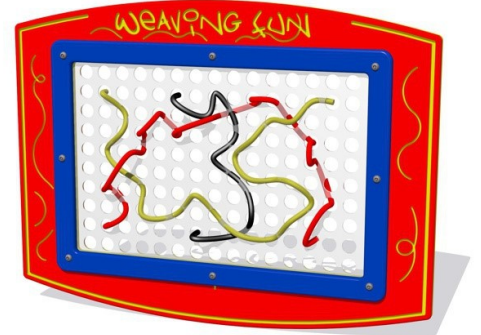

Our Play Panels are manufactured from long lasting HDPE and can easily be fixed to a wall for fun activity play for children. They brighten up the school playground or play space and are fade resistant and will not crack, split or rot. Recycled plastic posts also available.

Standard size 800 x 595 mm, larger size 1200 x 800 mm. Custom colours and designs to your specification.