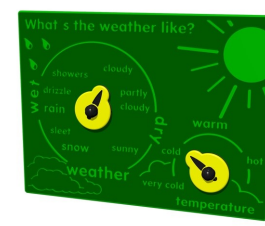

Our Play Panels are manufactured from long lasting HDPE and can easily be fixed to a wall for fun activity play for children. They brighten up the school playground or play space and are fade resistant and will not crack, split or rot. Recycled plastic posts also available.

Standard size 800 x 595 mm, larger size 1200 x 800 mm. Custom colours and designs to your specification.