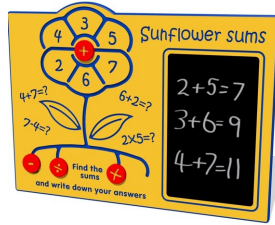

Our Play Panels are manufactured from long lasting HDPE and can easily be fixed to a wall for fun activity play for children. They brighten up the school playground or play space and are fade resistant and will not crack, split or rot. Recycled plastic posts also available.

Standard size 800 x 595 mm, larger size 1200 x 800 mm. Custom colours and designs to your specification.