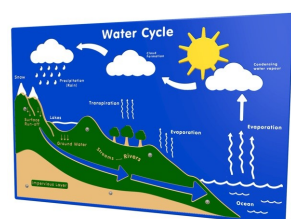

Our Play Panels are manufactured from long lasting HDPE and can easily be fixed to a wall for fun activity play for children. They brighten up the school playground or play space and are fade resistant and will not crack, split or rot. Recycled plastic posts also available.

Standard size 800 x 595 mm, larger size 1200 x 800 mm. Custom colours and designs to your specification.