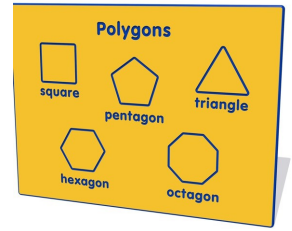

Our Play Panels are manufactured from long lasting HDPE and can easily be fixed to a wall for fun activity play for children. They brighten up the school playground or play space and are fade resistant and will not crack, split or rot. Recycled plastic posts also available.

Standard size 800 x 595 mm, larger size 1200 x 800 mm. Custom colours and designs to your specification.