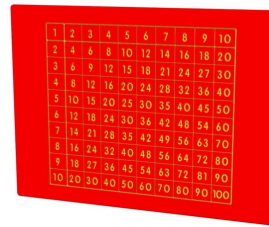

Standard size 800 x 595 mm, larger size 1200 x 800 mm. Custom colours and designs to your specification.

1, 2 and 3 Times Table

1x1=1	1x2=2	1x3=3
2x1=2	2x2=4	2x3=6
3x1=3	3x2=6	3x3=9
4x1=4	4x2=8	4x3=12
5x1=5	5x2=10	5x3=15
6x1=6	6x2=12	6x3=18
7x1=7	7x2=14	7x3=21
8x1=8	8x2=16	8x3=24
9x1=9	9x2=18	9x3=27
10x1=10	10x2=20	10x3=30
11x1=11	11x2=22	11x3=33
12x1=12	12x2=24	12x3=36

4, 5 and 6 Times Table

1x4=4	1x5=5	1x6=6
2x4=8	2x5=10	2x6=12
3x4=12	3x5=15	3x6=18
4x4=16	4x5=20	4x6=24
5x4=20	5x5=25	5x6=30
6x4=24	6x5=30	6x6=36
7x4=28	7x5=35	7x6=42
8x4=32	8x5=40	8x6=48
9x4=36	9x5=45	9x6=54
10x4=40	10x5=50	10x6=60
11x4=44	11x5=55	11x6=66
12x4=48	12x5=60	12x6=72

MagPlay Activity Play Panels have been designed to fit in seamlessly with the rest of our activity panel ranges.

Standard size 800 x 595 mm, larger size 1200 x 800 mm.

The PlayTronic Panels covers a wide range of activities, including those that stimulate imaginative play, fun interactive play, informative play, engaging themes, role play and social play and awareness of surroundings.