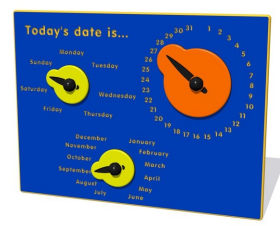

Our Play Panels are manufactured from long lasting HDPE and can easily be fixed to a wall for fun activity play for children. They brighten up the school playground or play space and are fade resistant and will not crack, split or rot. Recycled plastic posts also available.

Standard size 800 x 595 mm, larger size 1200 x 800 mm. Custom colours and designs to your specification.