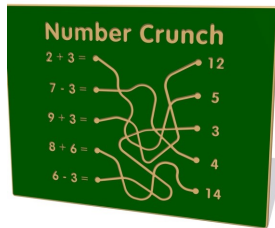

Our Play Panels are manufactured from long lasting HDPE and can easily be fixed to a wall for fun activity play for children. They brighten up the school playground or play space and are fade resistant and will not crack, split or rot. Recycled plastic posts also available.

Standard size 800 x 595 mm, larger size 1200 x 800 mm. Custom colours and designs to your specification.