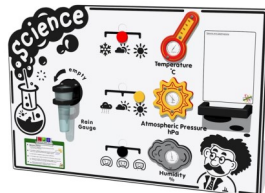

Our Play Panels are manufactured from long lasting HDPE and can easily be fixed to a wall for fun activity play for children. They brighten up the school playground or play space and are fade resistant and will not crack, split or rot. Recycled plastic posts also available.

Standard size 800 x 595 mm, larger size 1200 x 800 mm. Custom colours and designs to your specification.