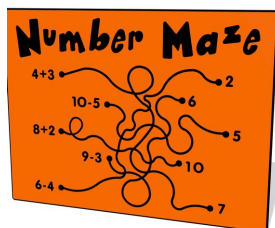

Our Play Panels are manufactured from long lasting HDPE and can easily be fixed to a wall for fun activity play for children. They brighten up the school playground or play space and are fade resistant and will not crack, split or rot. Recycled plastic posts also available.

Standard size 800 x 595 mm, larger size 1200 x 800 mm. Custom colours and designs to your specification.