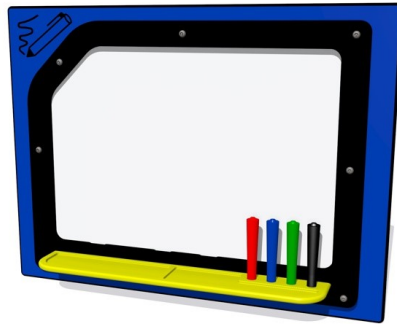

Our Play Panels are manufactured from long lasting HDPE and can easily be fixed to a wall for fun activity play for children. They brighten up the school playground or play space and are fade resistant and will not crack, split or rot. Recycled plastic posts also available.

Standard size 800 x 595 mm, larger size 1200 x 800 mm. Custom colours and designs to your specification.

Our Play Panels are manufactured from long lasting HDPE and can easily be fixed to a wall for fun activity play for children. They brighten up the school playground or play space and are fade resistant and will not crack, split or rot. Recycled plastic posts also available.