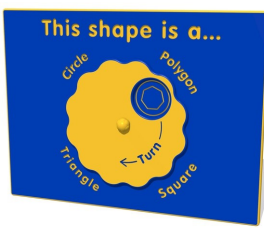

Our Play Panels are manufactured from long lasting HDPE and can easily be fixed to a wall for fun activity play for children. They brighten up the school playground or play space and are fade resistant and will not crack, split or rot. Recycled plastic posts also available.

Standard size 800 x 595 mm, larger size 1200 x 800 mm. Custom colours and designs to your specification.