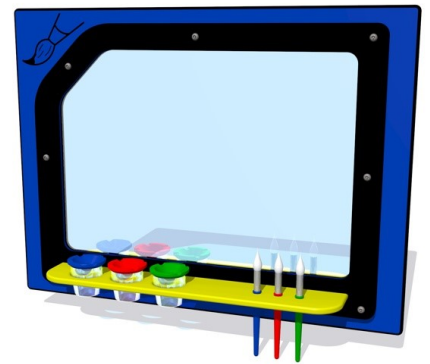

Our Play Panels are manufactured from long lasting HDPE and can easily be fixed to a wall for fun activity play for children. They brighten up the school playground or play space and are fade resistant and will not crack, split or rot. Recycled plastic posts also available.

Standard size 800 x 595 mm, larger size 1200 x 800 mm. Custom colours and designs to your specification.

Our Play Panels are manufactured from long lasting HDPE and can easily be fixed to a wall for fun activity play for children. They brighten up the school playground or play space and are fade resistant and will not crack, split or rot. Recycled plastic posts also available.