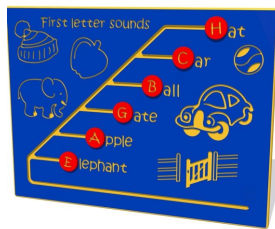

Our Play Panels are manufactured from long lasting HDPE and can easily be fixed to a wall for fun activity play for children. They brighten up the school playground or play space and are fade resistant and will not crack, split or rot. Recycled plastic posts also available.

Standard size 800 x 595 mm, larger size 1200 x 800 mm. Custom colours and designs to your specification.

Our Play Panels are manufactured from long lasting HDPE and can easily be fixed to a wall for fun activity play for children. They brighten up the school playground or play space and are fade resistant and will not crack, split or rot. Recycled plastic posts also available.