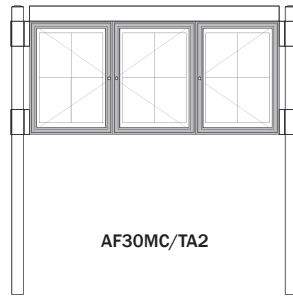

AF30MC/TA2