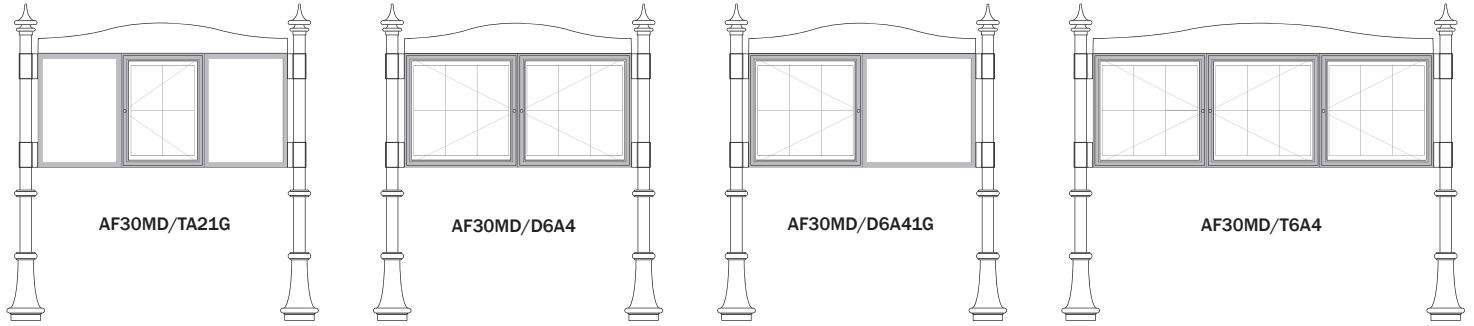

AF30 Multibay Decorative

AUGUST 2018

Contact Greenbarnes now on 01280 701093, visit our website at www.greenbarnes.co.uk or email sales@greenbarnes.co.uk