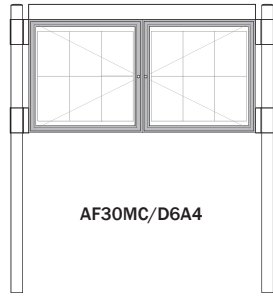

AF30MC/D6A4