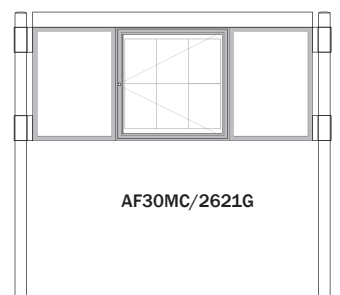

AF30MC/2621G

Contact Greenbarnes now on 01280 701093, visit our website at www.greenbarnes.co.uk or email sales@greenbarnes.co.uk