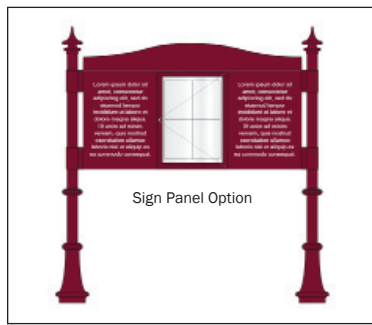

Options available for glazed bays include self-healing rubber pinboard in lieu of the standard magnetic display back, graphic and sign-written panels. For an extra touch of finesse, single-sided boards can be specified with external back panels powder-coated to match frames and posts

## Available Sizes

	O/a board dims. w x h (Excluding posts & headers)	Display (per bay, glazed bays) w x h	Display (per bay, unglazed pinboard and encapsulated panels) w x h	Display (per bay, sign panels) w x h
<b>AF30 Multi-bay Contemporary &amp; Decorative board dimensions</b>				
2 x A2	1100 x 750	450 x 650	486 x 686	550 x 750
3 x A2	1650 x 750	450 x 650	486 x 686	550 x 750
A2/6A4/A2	1850 x 750	450/650/450 x 650	486/686/486 x 686	550/750/550 x 750
2 x 6A4	1500 x 750	650 x 650	686 x 686	750 x 750
3 x 6A4	2250 x 750	650 x 650	686 x 686	750 x 750
2 x A1	1500 x 1050	650 x 950	686 x 986	750 x 1050
3 x A1	2250 x 1050	650 x 950	686 x 986	750 x 1050

## Specifications

Configuration	Single and double-sided*, post-mounted. (*Some restrictions apply to double-sided boards – see details of individual models)	✓
Sizes (per bay)	A2 (4 x A4)	✓
	A1 (9 x A4)	✓
Frame & doors	76mm Ø posts, 165mm x 16mm horizontal frame rails, 30mm deep aluminium profiles for display cases	✓
Finish	Powder-coated (Back panel in glazed bays standard finish white internally, )	✓
Glazing	4mm Plexiglas	✓
Display case back panels	Galvanised steel with white, lacquered finish internally and grey externally	✓
Display case interior surface	Magnetic	✓
Hinges & locking	Integral extruded hinge which can be reversed to open to left or right	✓
Weather resistance	Integral weatherseal	✓
Unglazed pinboard	Self-healing rubber pinboard with powder-coated aluminium frame	✓
Sign panels	Powder-coated aluminium with 30mm deep folded returns to all sides and welded corners and computer-cut vinyl lettering	✓
Encapsulated panels	g.r.p. Encapsulated digital print	✓
Warranty	5 years	✓