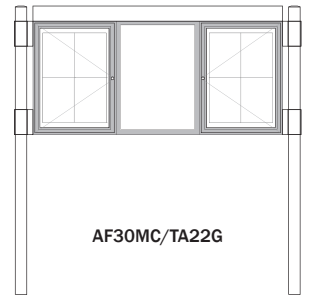

AF30MC/TA22G