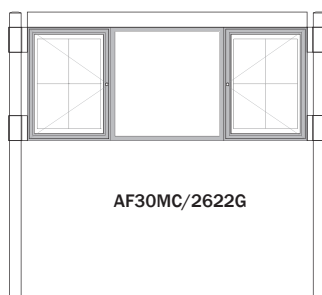

AF30MC/2622G