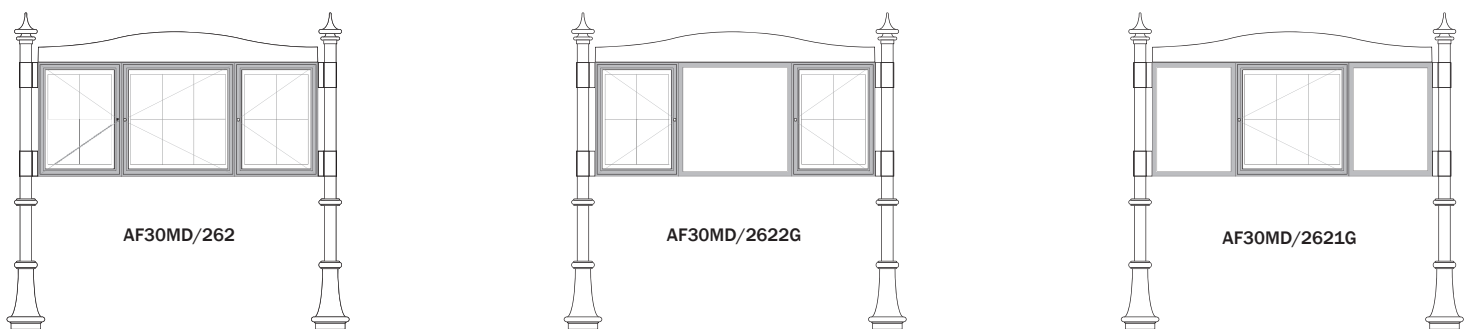

AF30 Multibay Decorative

AUGUST 2018

Contact Greenbarnes now on 01280 701093, visit our website at www.greenbarnes.co.uk or email sales@greenbarnes.co.uk