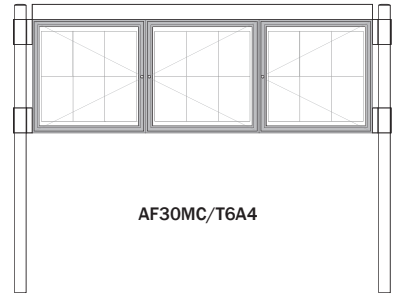

AF30MC/T6A4