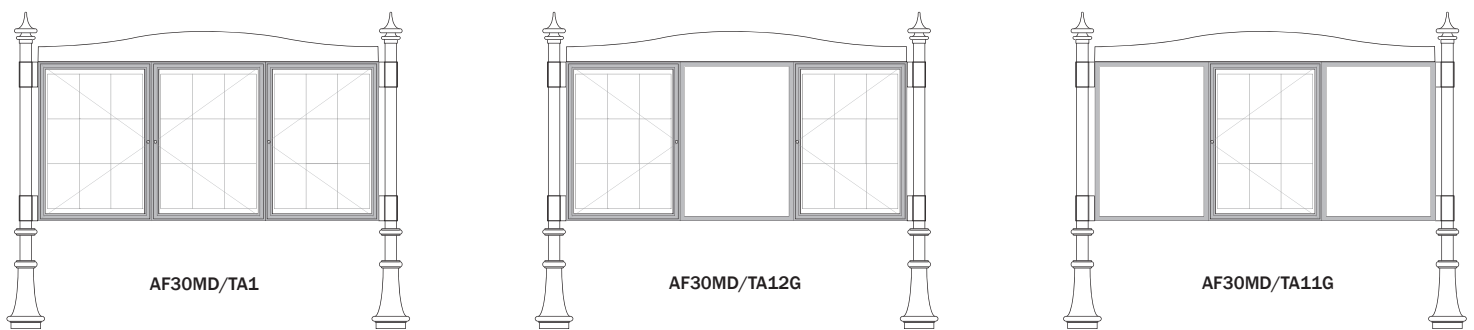

AF30 Multibay Decorative

AUGUST 2018

Contact Greenbarnes now on 01280 701093, visit our website at www.greenbarnes.co.uk or email sales@greenbarnes.co.uk