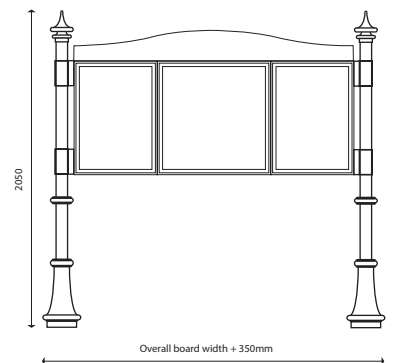

Header Options

Headers	Rectangular – 100mm high	✓
	Bow-topped – 200mm high	✓

Contact Greenbarnes now on 01280 701093, visit our website at www.greenbarnes.co.uk or email sales@greenbarnes.co.uk