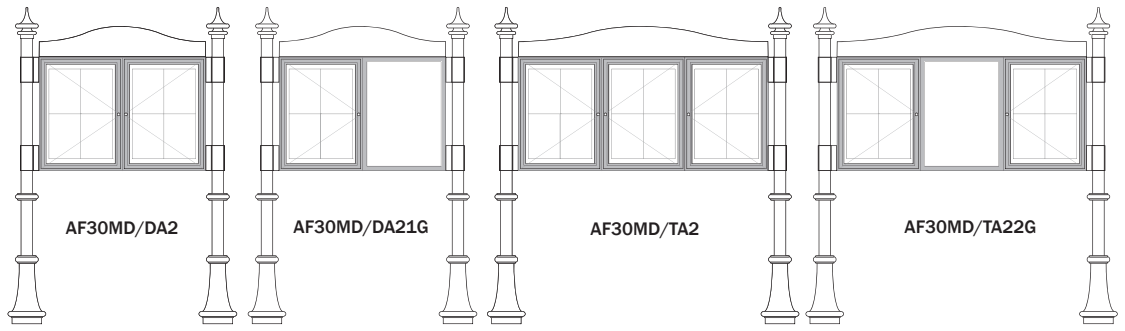

AF30 Multibay Decorative

AUGUST 2018

Contact Greenbarnes now on 01280 701093, visit our website at www.greenbarnes.co.uk or email sales@greenbarnes.co.uk