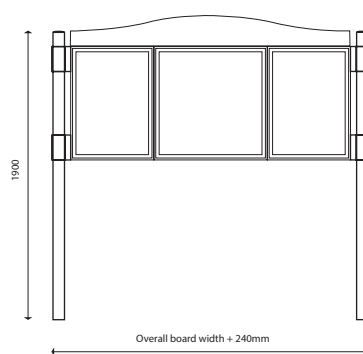

Header Options

Headers	Rectangular – 100mm high	✓
	Bow-topped – 200mm high	✓

Contact Greenbarnes now on 01280 701093, visit our website at www.greenbarnes.co.uk or email sales@greenbarnes.co.uk