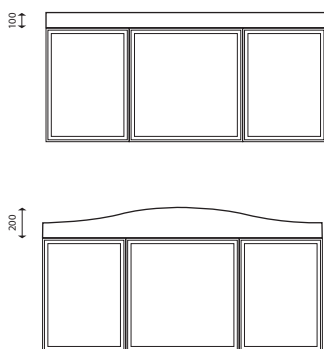

Header Options

Headers	Rectangular – 100mm high	✓
	Bow-topped – 200mm high	✓

Contact Greenbarnes now on 01280 701093, visit our website at www.greenbarnes.co.uk or email sales@greenbarnes.co.uk