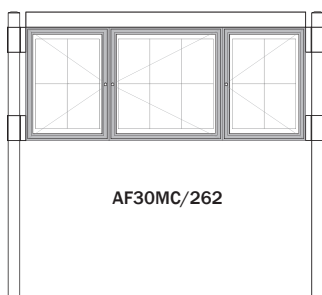

AF30MC/262