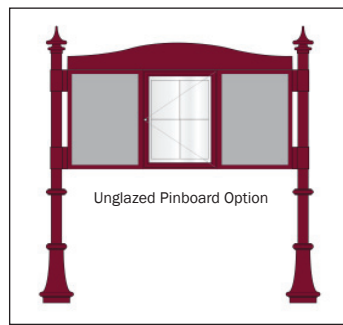

Specifications

Configuration	Single and double-sided*, post-mounted. (*Some restrictions apply to double-sided boards – see details of individual models)	✓
Sizes (per bay)	A2 (4 x A4)	✓
	A1 (9 x A4)	✓
Frame & doors	76mm Ø posts, 165mm x 16mm horizontal frame rails, 30mm deep aluminium profiles for display cases	✓
Finish	Powder-coated (Back panel in glazed bays standard finish white internally,)	✓
Glazing	4mm Plexiglas	✓
Display case back panels	Galvanised steel with white, lacquered finish internally and grey externally	✓
Display case interior surface	Magnetic	✓
Hinges & locking	Integral extruded hinge which can be reversed to open to left or right	✓
Weather resistance	Integral weatherseal	✓
Unglazed pinboard	Self-healing rubber pinboard with powder-coated aluminium frame	✓
Sign panels	Powder-coated aluminium with 30mm deep folded returns to all sides and welded corners and computer-cut vinyl lettering	✓
Encapsulated panels	g.r.p. Encapsulated digital print	✓
Warranty	5 years	✓

Noticeboard Options

Alternative finishes	Powder-coated in a choice of 6 standard colours	✓
	Magnetic (standard)	
Display surface options (glazed bays)	Self-healing rubber pinboard	✓
	Signwritten panel	
	Digitally printed graphic/map panel	
Display surface options (unglazed bays)	Signwritten panel (standard)	
	Self-healing rubber pinboard	✓
	GRP-encapsulated graphic/map panel	

Sign Panel Options

Lettering	Computer-cut vinyl lettering in choice of fonts and colours	✓
Logos	Single-colour logo in computer-cut vinyl*	
	Full-colour logo printed on vinyl*	✓
* From customers own artwork		

Finishes

Burgundy	RAL3004	
Dark Green	RAL6005	
Blue	RAL5010	
Black	RAL9005	
Brown	RAL8017	
White	RAL9010	

Accessories