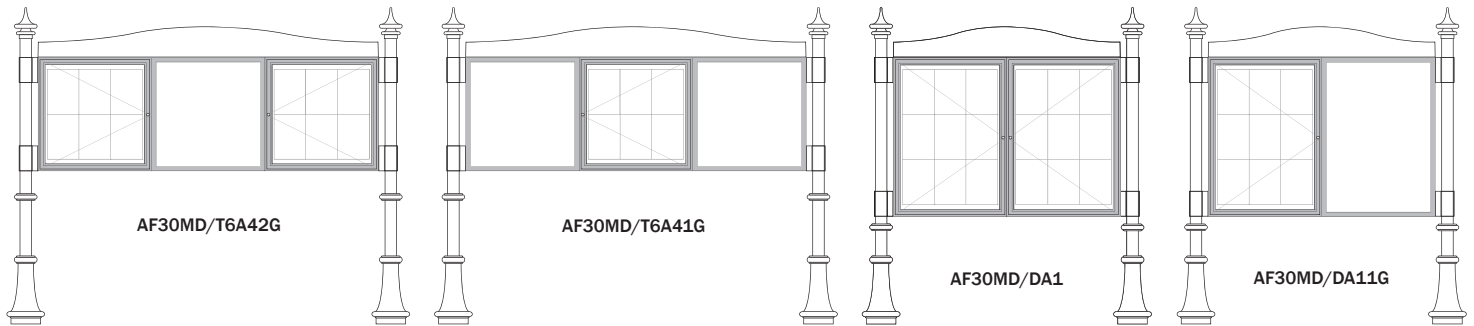

AF30 Multibay Decorative

AUGUST 2018

Contact Greenbarnes now on 01280 701093, visit our website at www.greenbarnes.co.uk or email sales@greenbarnes.co.uk