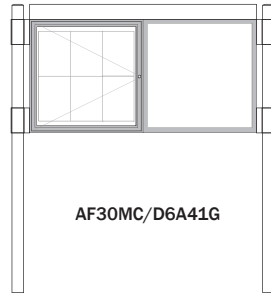

AF30MC/D6A41G