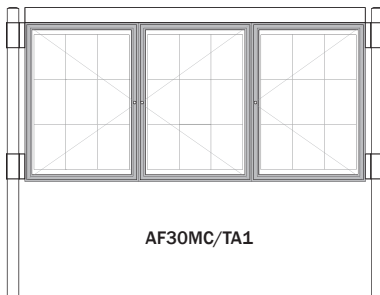

AF30MC/TA1