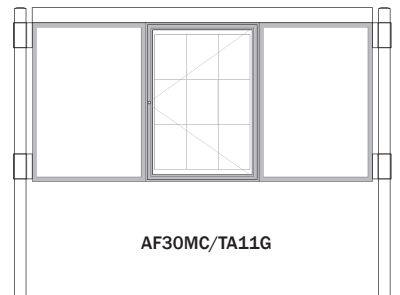

AF30MC/TA11G