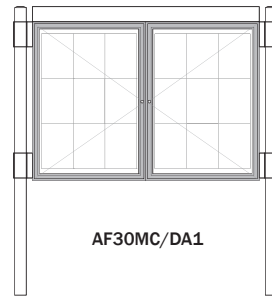

AF30MC/DA1