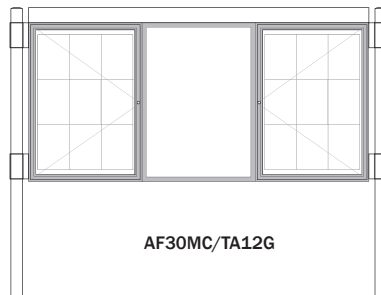

AF30MC/TA12G