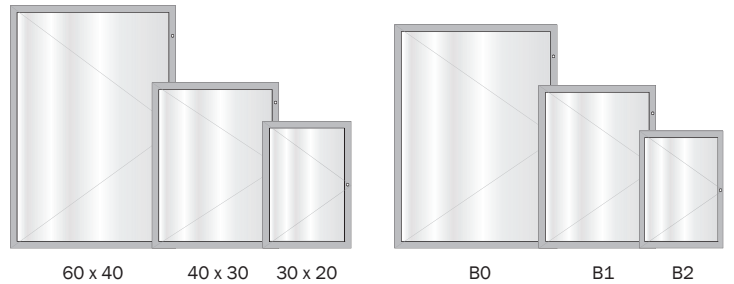

## Greenbarnes Aluminium Poster Cases

Our aluminium poster cases are ideal for displaying time tables, menus, service times and posters. Ideal for external use but equally useful for indoor applications, these cases have a 45mm frame with weatherseal, 2mm polycarbonate glazing and a hinged, lockable door with windstay.

### Can't find what you're looking for?

Also available, but not illustrated here, are cases with a 55mm frame profile, post-mounted and illuminated versions. If you can't see exactly what you need illustrated here, please call us to discuss your requirements.

## Standard Specifications

	Budget	Colour Budget	Magnetic	Pinnable
Format	Landscape or portrait			
Frame	Aluminium profile 45 x 32mm			
Glazing	2mm polycarbonate glazing			
Weatherproofing	Integral weather seal			
Mounting	Wall-mounted, suitable for internal and external use			
Locking	Lockable - each case supplied with 2 keys			
Display	Correx back panel, posters retained by clips		Magnetic steel back panels, posters retained by magnets	Felt-covered pinboard (choice of 4 colours)

## Available Sizes

Poster size	Budget & Colour Budget Cases		Magnetic & Pinnable Cases	
	O/a dimensions (mm)	Visible size (mm)	O/a dimensions (mm)	Visible size (mm)
A4	369 x 282	279 x 192	387 x 300	297 x 210
A3	492 x 369	402 x 279	510 x 387	420 x 297
A2	666 x 492	576 x 402	684 x 510	594 x 420
B2	772 x 572*	682 x 482*	790 x 590	700 x 500
30" x 20"	834 x 580	744 x 490	852 x 598	762 x 508
A1	912 x 666	822 x 576	930 x 684	840 x 594
B1	1072 x 772*	982 x 682*	1090 x 790	1000 x 700
40" x 30"	1088 x 834	998 x 744	1106 x 852	1016 x 762
A0	1260 x 912	1170 x 822	1278 x 930	1188 x 840
B0	1472 x 1072*	1382 x 982*	1490 x 1090	1400 x 1000
60" x 40"	1596 x 1088	1506 x 998	1614 x 1106	1524 x 1016