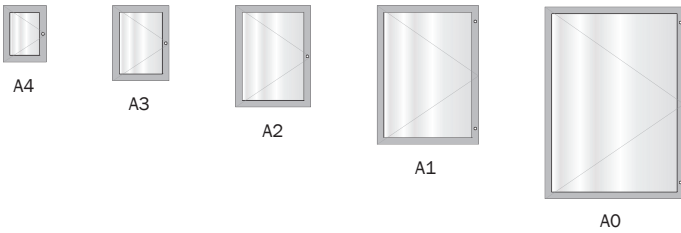

### Can't find what you're looking for?

Also available, but not illustrated here, are cases with a 55mm frame profile, post-mounted and illuminated versions. If you can't see exactly what you need illustrated here, please call us to discuss your requirements.

## Standard Specifications

	Budget	Colour Budget	Magnetic	Pinnable
Format	Landscape or portrait			
Frame	Aluminium profile 45 x 32mm			
Glazing	2mm polycarbonate glazing			
Weatherproofing	Integral weather seal			
Mounting	Wall-mounted, suitable for internal and external use			
Locking	Lockable - each case supplied with 2 keys			
Display	Correx back panel, posters retained by clips		Magnetic steel back panels, posters retained by magnets	Felt-covered pinboard (choice of 4 colours)

## Available Sizes

Poster size	Budget & Colour Budget Cases		Magnetic & Pinnable Cases	
	O/a dimensions (mm)	Visible size (mm)	O/a dimensions (mm)	Visible size (mm)
A4	369 x 282	279 x 192	387 x 300	297 x 210
A3	492 x 369	402 x 279	510 x 387	420 x 297
A2	666 x 492	576 x 402	684 x 510	594 x 420
B2	772 x 572*	682 x 482*	790 x 590	700 x 500
30" x 20"	834 x 580	744 x 490	852 x 598	762 x 508
A1	912 x 666	822 x 576	930 x 684	840 x 594
B1	1072 x 772*	982 x 682*	1090 x 790	1000 x 700
40" x 30"	1088 x 834	998 x 744	1106 x 852	1016 x 762
A0	1260 x 912	1170 x 822	1278 x 930	1188 x 840
B0	1472 x 1072*	1382 x 982*	1490 x 1090	1400 x 1000
60" x 40"	1596 x 1088	1506 x 998	1614 x 1106	1524 x 1016