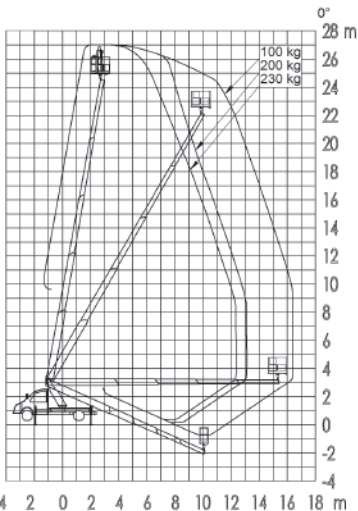

1 Day
Self Drive
£249

5 Day
Self Drive
£996

CDW
Per Day
(If needed)
£49.50

1/2 Day
Operated
£340

Sat / Sun
Self Drive
£498

2.93m (9'61")

2.42m (7'11")