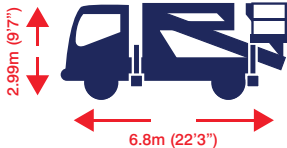

1 Day
Self Drive
£249

5 Day
Self Drive
£996

CDW
Per Day
(If needed)
£49.50

1/2 Day
Operated
£340

Sat / Sun
Self Drive
£498

2.93m (9'61")

2.42m (7'11")