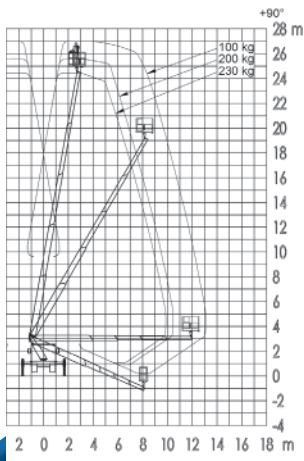

# NEW S27

The first 27m truck on  
3.5 tonne in the UK, which  
is available self drive on a  
standard car driving licence

No need for a HGV licence, drive the S27 on a standard car license