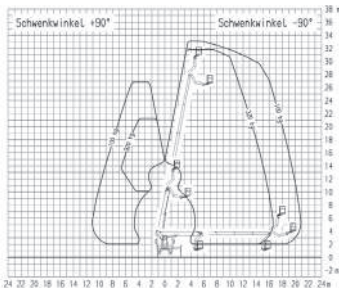

1 Day
Self Drive
n/a

5 Day
Self Drive
n/a

1/2 Day
Operated
£435

1 Day
Operated
£535

Sat / Sun
Operated
£1070

3.92m (12'10")

2.53m (8'4")

Jacking Option 1

Extended one side

- Width 3.92m (12ft 10")
- Max outreach at 100kg (1 person) 21.2m (69ft 7")
- Max outreach at 320kg (3 persons) 17m (55ft 9")

Jacking Option 2

Straight down jacks working over the side of vehicle

- Width 2.53m (8ft 3")
- Max outreach at 100kg (1 person) 11m (36ft 1")
- Max outreach at 320kg (3 persons) 6m (18ft 8")