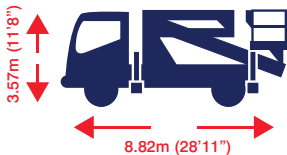

Call 0333 800 6000
sales@smartplatforms.co.uk