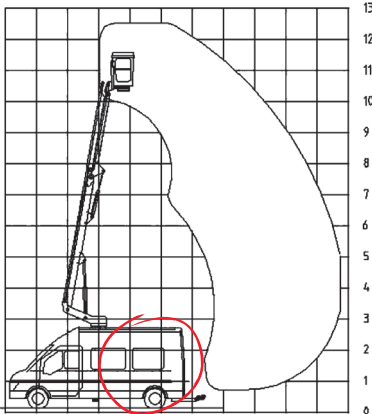

2.20m (7'3")

2.20m (7'3")