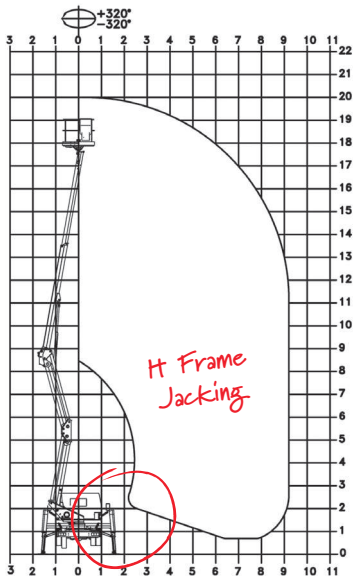

www.smartplatforms.co.uk