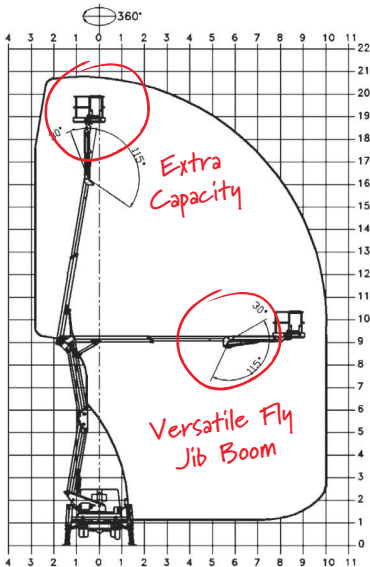

1 Day
Self Drive
£174

5 Day
Self Drive
£696

CDW
Per Day
(If needed)
£29.50

1/2 Day
Operated
£305

Sat / Sun
Self Drive
£348

Call 0333 800 6000
sales@smartplatforms.co.uk