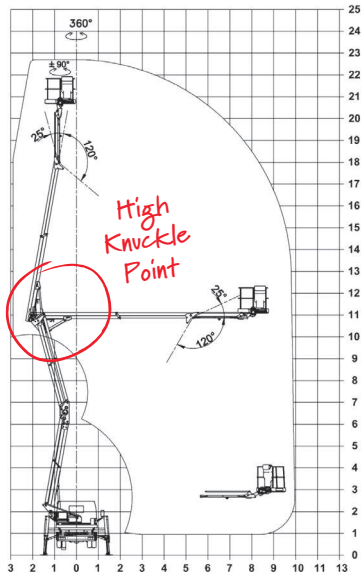

Call 0333 800 6000
sales@smartplatforms.co.uk