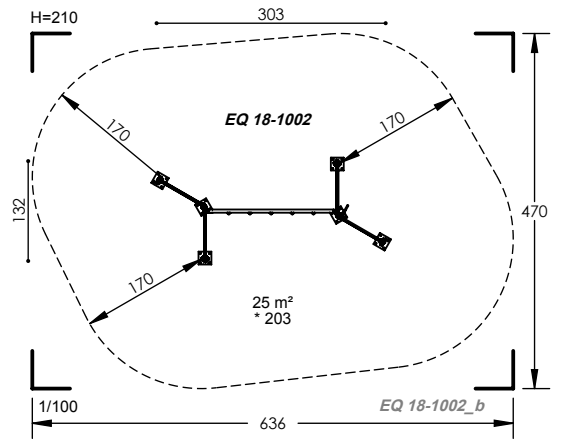

EQ 15-1003

3 to 12 Years
 12 Users
 1.47m Fall Height
 8 to 10 Hours
 11 Play Activities

EQ 15-2001

3 to 12 Years
 15 Users
 2.03m Fall Height
 12 to 14 Hours
 13 Play Activities

EQ 18-1002

-  4 to 14 Years
-  10 Users
-  2.03m Fall Height
-  4 to 6 Hours
-  8 Play Activities

EQ 18-1003

-  4 to 14 Years
-  10 Users
-  2.03m Fall Height
-  6 to 8 Hours
-  7 Play Activities

EQ 15-2002

3 to 12 Years
 15 Users
 1.75m Fall Height
 12 to 14 Hours
 13 Play Activities

EQ 18-1004

4 to 14 Years
 12 Users
 2.03m Fall Height
 8 to 10 Hours
 9 Play Activities

EQ 18-1005

4 to 14 Years
 15 Users
 2.03m Fall Height
 8 to 10 Hours
 8 Play Activities

EQ 18-1007

4 to 14 Years 8 Users 2.35m Fall Height 5 to 6 Hours 9 Play Activities

EQ 18-1010

4 to 14 Years 9 Users 2.35m Fall Height 5 to 6 Hours 8 Play Activities

EQ 18-2001

4 to 14 Years 20 Users 2.03m Fall Height 12 to 14 Hours 10 Play Activities

EQ 18-2007

- 4 to 14 Years
- 18 Users
- 2.35m Fall Height
- 14 to 16 Hours
- 10 Play Activities

EQ 18-3006

- 4 to 14 Years
- 22 Users
- 2.31m Fall Height
- 18 to 20 Hours
- 10 Play Activities