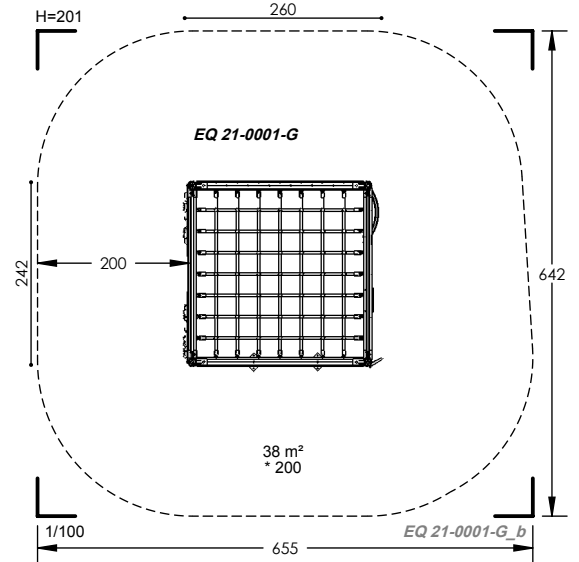

EQ 18-4002

-  4 to 14 Years
-  35 Users
-  2.27m Fall Height
-  20 to 22 Hours
-  20 Play Activities

T: 01442 265489

E: info@monsterplay.co.uk

EQ 21-0001

4 to 14 Years
 25 Users
 2m Fall Height
 22 to 24 Hours
 10 Play Activities

EQ 21-1001

6 to 14 Years
 25 Users
 2.15m Fall Height
 16 to 18 Hours
 13 Play Activities