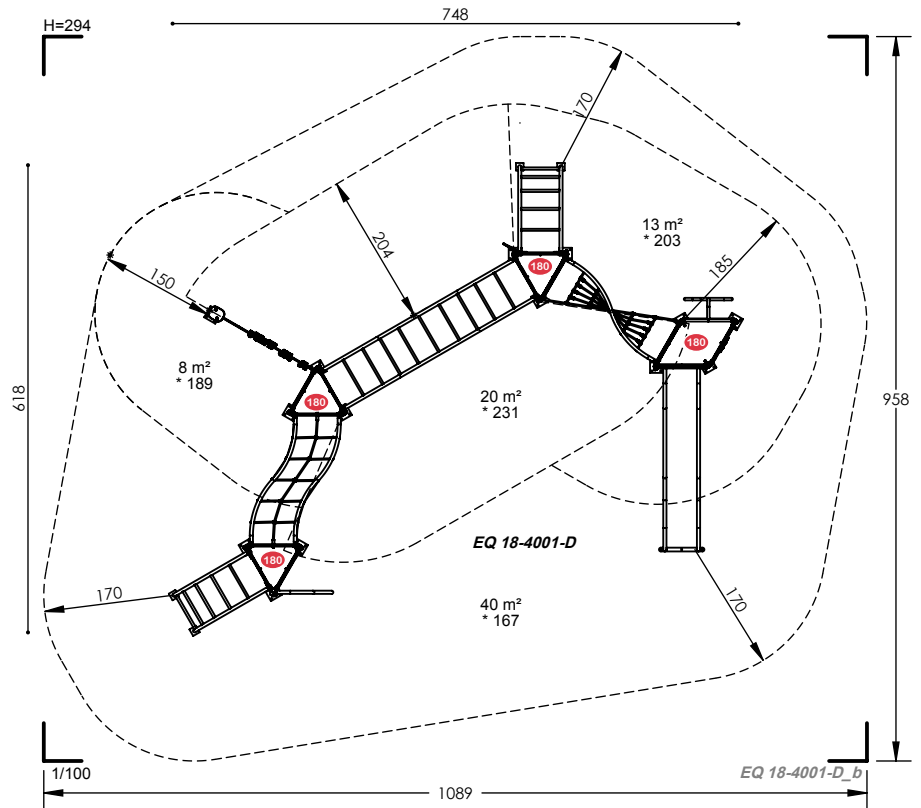

EQ 18-2001

4 to 14 Years 20 Users 2.03m Fall Height 12 to 14 Hours 10 Play Activities

EQ 18-2007

- 4 to 14 Years
- 18 Users
- 2.35m Fall Height
- 14 to 16 Hours
- 10 Play Activities

EQ 18-3006

- 4 to 14 Years
- 22 Users
- 2.31m Fall Height
- 18 to 20 Hours
- 10 Play Activities

T: 01442 265489

E: info@monsterplay.co.uk

EQ 18-3003

4 to 14 Years
 20 Users
 2.31m Fall Height
 16 to 18 Hours
 14 Play Activities

EQ 18-4001

4 to 14 Years
 28 Users
 2.31m Fall Height
 18 to 20 Hours
 17 Play Activities

EQ 18-4002

-  4 to 14 Years
-  35 Users
-  2.27m Fall Height
-  20 to 22 Hours
-  20 Play Activities

T: 01442 265489

E: info@monsterplay.co.uk

EQ 21-0001

4 to 14 Years
 25 Users
 2m Fall Height
 22 to 24 Hours
 10 Play Activities

EQ 21-1001

6 to 14 Years
 25 Users
 2.15m Fall Height
 16 to 18 Hours
 13 Play Activities