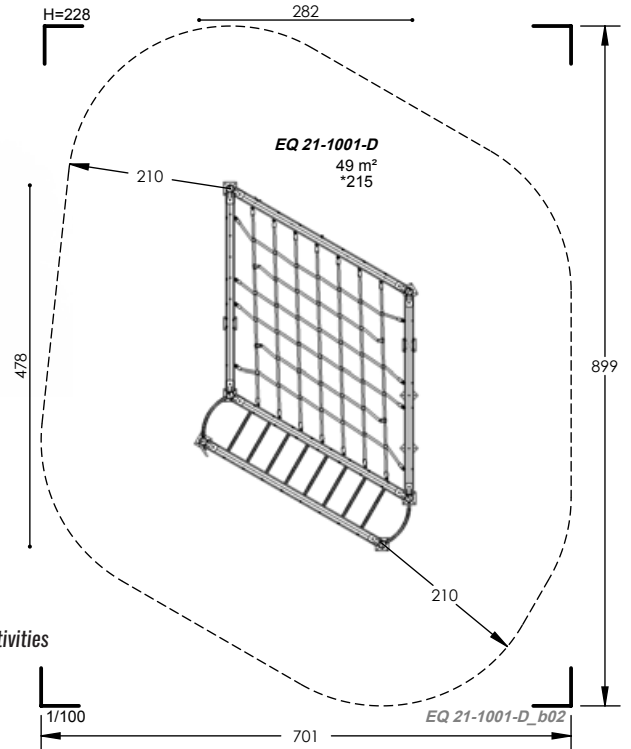

EQ 18-4002

-  4 to 14 Years
-  35 Users
-  2.27m Fall Height
-  20 to 22 Hours
-  20 Play Activities

T: 01442 265489

E: info@monsterplay.co.uk

EQ 21-0001

4 to 14 Years
 25 Users
 2m Fall Height
 22 to 24 Hours
 10 Play Activities

EQ 21-1001

6 to 14 Years
 25 Users
 2.15m Fall Height
 16 to 18 Hours
 13 Play Activities