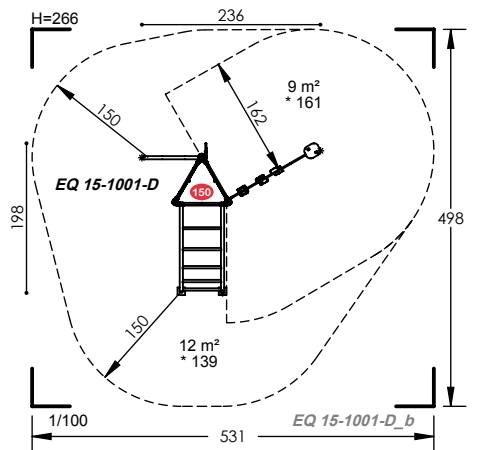

Our units can be coloured in any of the colour combinations shown:

EQ 15-1001

- 3 to 12 Years
- 8 Users
- 1.61m Fall Height
- 3 to 4 Hours
- 7 Play Activities

EQ 15-1002

- 3 to 12 Years
- 10 Users
- 1.75m Fall Height
- 6 to 8 Hours
- 9 Play Activities

EQ 15-1003

3 to 12 Years
 12 Users
 1.47m Fall Height
 8 to 10 Hours
 11 Play Activities

EQ 15-2001

3 to 12 Years
 15 Users
 2.03m Fall Height
 12 to 14 Hours
 13 Play Activities

EQ 18-1002

-  4 to 14 Years
-  10 Users
-  2.03m Fall Height
-  4 to 6 Hours
-  8 Play Activities