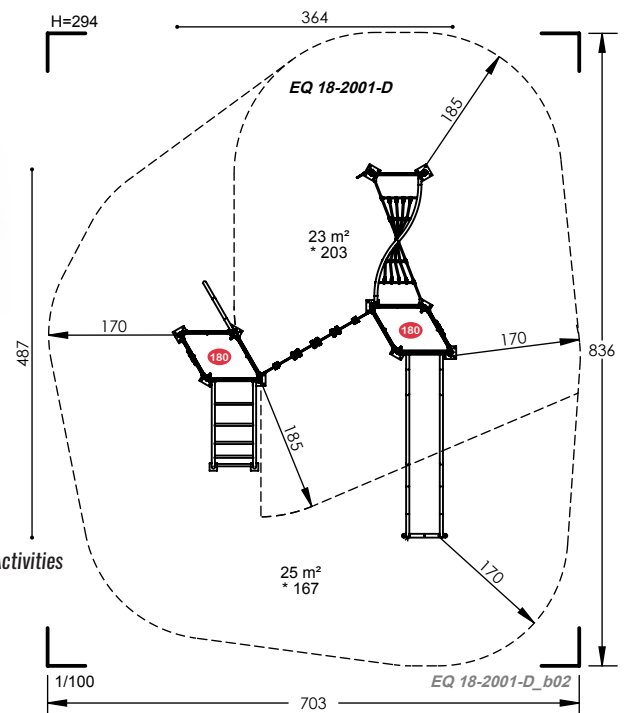

EQ 18-1005

4 to 14 Years
 15 Users
 2.03m Fall Height
 8 to 10 Hours
 8 Play Activities

EQ 18-1007

4 to 14 Years 8 Users 2.35m Fall Height 5 to 6 Hours 9 Play Activities

EQ 18-1010

4 to 14 Years 9 Users 2.35m Fall Height 5 to 6 Hours 8 Play Activities

EQ 18-2001

4 to 14 Years 20 Users 2.03m Fall Height 12 to 14 Hours 10 Play Activities

EQ 18-2007

- 4 to 14 Years
- 18 Users
- 2.35m Fall Height
- 14 to 16 Hours
- 10 Play Activities

EQ 18-3006

- 4 to 14 Years
- 22 Users
- 2.31m Fall Height
- 18 to 20 Hours
- 10 Play Activities

T: 01442 265489

E: info@monsterplay.co.uk

EQ 18-3003

4 to 14 Years
 20 Users
 2.31m Fall Height
 16 to 18 Hours
 14 Play Activities

EQ 18-4001

4 to 14 Years
 28 Users
 2.31m Fall Height
 18 to 20 Hours
 17 Play Activities

EQ 18-4002

-  4 to 14 Years
-  35 Users
-  2.27m Fall Height
-  20 to 22 Hours
-  20 Play Activities

T: 01442 265489

E: info@monsterplay.co.uk

EQ 21-0001

4 to 14 Years
 25 Users
 2m Fall Height
 22 to 24 Hours
 10 Play Activities