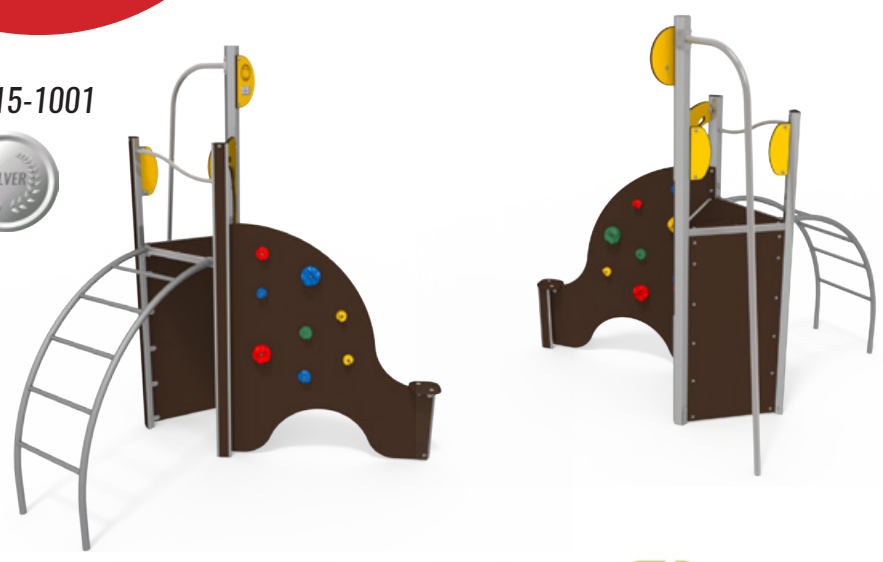

Agility
2-14 years

**Agility
2-14 years**

Dynamic, attractive and packed with fun. Our Agility range is an asset to any play facility and will challenge all ages and abilities through climbing.

Colour Options:

Our units can be coloured in any of the colour combinations shown:

EQ 15-1001

- 3 to 12 Years
- 8 Users
- 1.61m Fall Height
- 3 to 4 Hours
- 7 Play Activities

EQ 15-1002

- 3 to 12 Years
- 10 Users
- 1.75m Fall Height
- 6 to 8 Hours
- 9 Play Activities

EQ 15-1003

3 to 12 Years
 12 Users
 1.47m Fall Height
 8 to 10 Hours
 11 Play Activities

EQ 15-2001

3 to 12 Years
 15 Users
 2.03m Fall Height
 12 to 14 Hours
 13 Play Activities

EQ 18-1002

-  4 to 14 Years
-  10 Users
-  2.03m Fall Height
-  4 to 6 Hours
-  8 Play Activities

EQ 18-1003

-  4 to 14 Years
-  10 Users
-  2.03m Fall Height
-  6 to 8 Hours
-  7 Play Activities

EQ 15-2002

3 to 12 Years
 15 Users
 1.75m Fall Height
 12 to 14 Hours
 13 Play Activities

EQ 18-1004

4 to 14 Years
 12 Users
 2.03m Fall Height
 8 to 10 Hours
 9 Play Activities