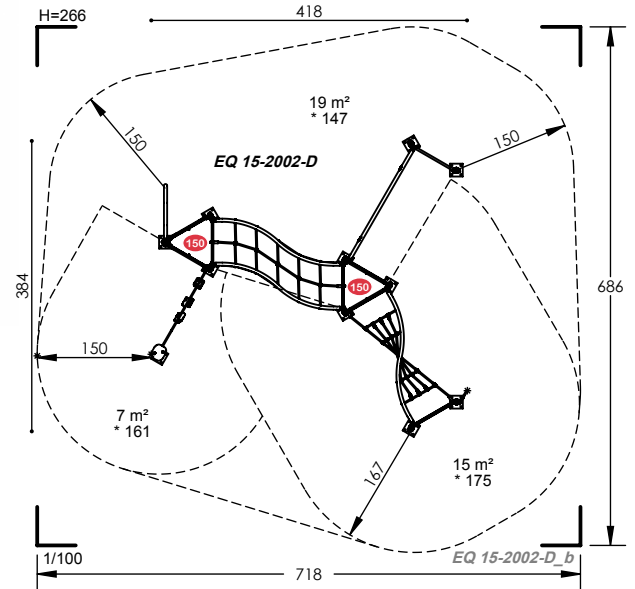

EQ 15-1003

3 to 12 Years
 12 Users
 1.47m Fall Height
 8 to 10 Hours
 11 Play Activities

EQ 15-2001

3 to 12 Years
 15 Users
 2.03m Fall Height
 12 to 14 Hours
 13 Play Activities

EQ 18-1002

-  4 to 14 Years
-  10 Users
-  2.03m Fall Height
-  4 to 6 Hours
-  8 Play Activities

EQ 18-1003

-  4 to 14 Years
-  10 Users
-  2.03m Fall Height
-  6 to 8 Hours
-  7 Play Activities

EQ 15-2002

3 to 12 Years
 15 Users
 1.75m Fall Height
 12 to 14 Hours
 13 Play Activities

EQ 18-1004

4 to 14 Years
 12 Users
 2.03m Fall Height
 8 to 10 Hours
 9 Play Activities

EQ 18-1005

4 to 14 Years
 15 Users
 2.03m Fall Height
 8 to 10 Hours
 8 Play Activities

EQ 18-1007

4 to 14 Years 8 Users 2.35m Fall Height 5 to 6 Hours 9 Play Activities

EQ 18-1010

4 to 14 Years 9 Users 2.35m Fall Height 5 to 6 Hours 8 Play Activities

EQ 18-2001

4 to 14 Years 20 Users 2.03m Fall Height 12 to 14 Hours 10 Play Activities

EQ 18-2007

- 4 to 14 Years
- 18 Users
- 2.35m Fall Height
- 14 to 16 Hours
- 10 Play Activities

EQ 18-3006

- 4 to 14 Years
- 22 Users
- 2.31m Fall Height
- 18 to 20 Hours
- 10 Play Activities