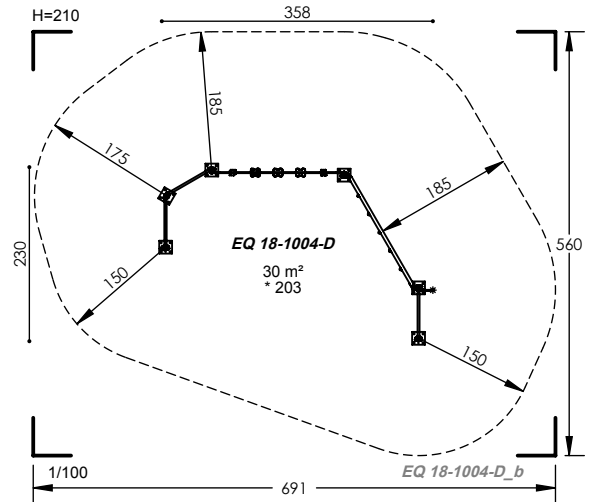

EQ 18-1003

-  4 to 14 Years
-  10 Users
-  2.03m Fall Height
-  6 to 8 Hours
-  7 Play Activities

EQ 15-2002

3 to 12 Years
 15 Users
 1.75m Fall Height
 12 to 14 Hours
 13 Play Activities

EQ 18-1004

4 to 14 Years
 12 Users
 2.03m Fall Height
 8 to 10 Hours
 9 Play Activities

EQ 18-1005

4 to 14 Years
 15 Users
 2.03m Fall Height
 8 to 10 Hours
 8 Play Activities

EQ 18-1007

4 to 14 Years 8 Users 2.35m Fall Height 5 to 6 Hours 9 Play Activities

EQ 18-1010

4 to 14 Years 9 Users 2.35m Fall Height 5 to 6 Hours 8 Play Activities

EQ 18-2001

4 to 14 Years 20 Users 2.03m Fall Height 12 to 14 Hours 10 Play Activities

EQ 18-2007

- 4 to 14 Years
- 18 Users
- 2.35m Fall Height
- 14 to 16 Hours
- 10 Play Activities

EQ 18-3006

- 4 to 14 Years
- 22 Users
- 2.31m Fall Height
- 18 to 20 Hours
- 10 Play Activities