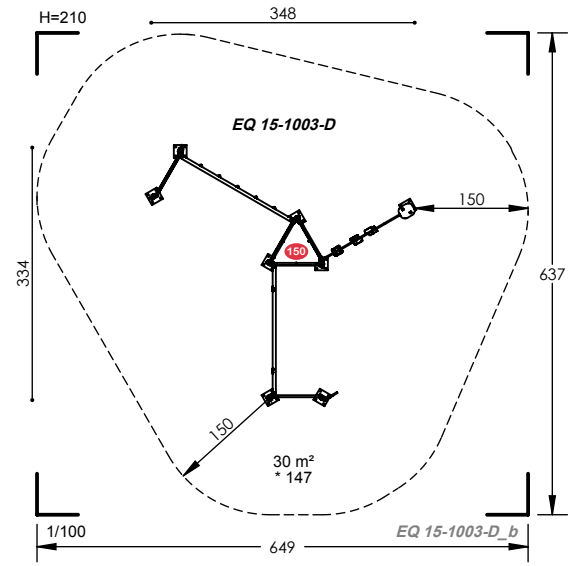

Our units can be coloured in any of the colour combinations shown:

EQ 15-1001

- 3 to 12 Years
- 8 Users
- 1.61m Fall Height
- 3 to 4 Hours
- 7 Play Activities

EQ 15-1002

- 3 to 12 Years
- 10 Users
- 1.75m Fall Height
- 6 to 8 Hours
- 9 Play Activities

EQ 15-1003

3 to 12 Years
 12 Users
 1.47m Fall Height
 8 to 10 Hours
 11 Play Activities

EQ 15-2001

3 to 12 Years
 15 Users
 2.03m Fall Height
 12 to 14 Hours
 13 Play Activities

EQ 18-1002

-  4 to 14 Years
-  10 Users
-  2.03m Fall Height
-  4 to 6 Hours
-  8 Play Activities

EQ 18-1003

-  4 to 14 Years
-  10 Users
-  2.03m Fall Height
-  6 to 8 Hours
-  7 Play Activities

EQ 15-2002

3 to 12 Years
 15 Users
 1.75m Fall Height
 12 to 14 Hours
 13 Play Activities

EQ 18-1004

4 to 14 Years
 12 Users
 2.03m Fall Height
 8 to 10 Hours
 9 Play Activities