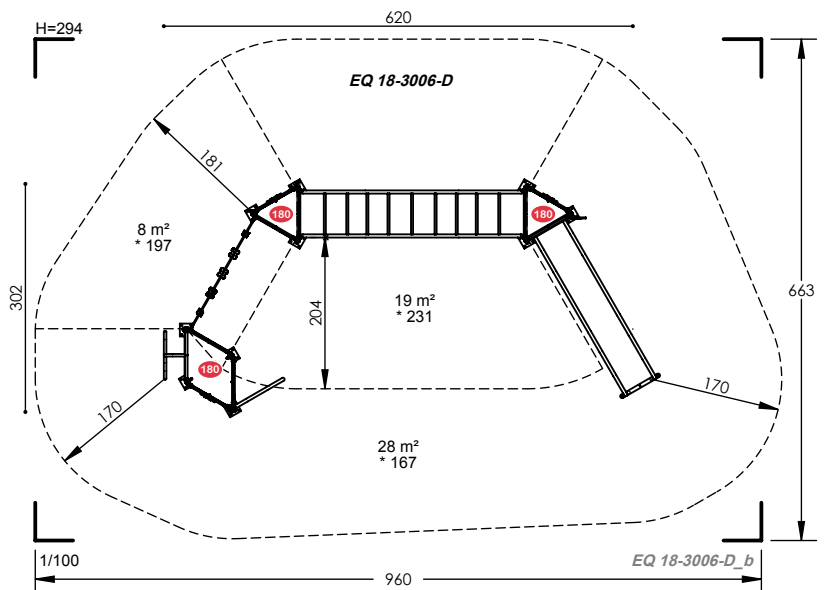

EQ 18-2001

4 to 14 Years 20 Users 2.03m Fall Height 12 to 14 Hours 10 Play Activities

EQ 18-2007

- 4 to 14 Years
- 18 Users
- 2.35m Fall Height
- 14 to 16 Hours
- 10 Play Activities

EQ 18-3006

- 4 to 14 Years
- 22 Users
- 2.31m Fall Height
- 18 to 20 Hours
- 10 Play Activities

T: 01442 265489

E: info@monsterplay.co.uk

EQ 18-3003

4 to 14 Years
 20 Users
 2.31m Fall Height
 16 to 18 Hours
 14 Play Activities

EQ 18-4001

4 to 14 Years
 28 Users
 2.31m Fall Height
 18 to 20 Hours
 17 Play Activities

EQ 18-4002

-  4 to 14 Years
-  35 Users
-  2.27m Fall Height
-  20 to 22 Hours
-  20 Play Activities

T: 01442 265489

E: info@monsterplay.co.uk

EQ 21-0001

4 to 14 Years
 25 Users
 2m Fall Height
 22 to 24 Hours
 10 Play Activities