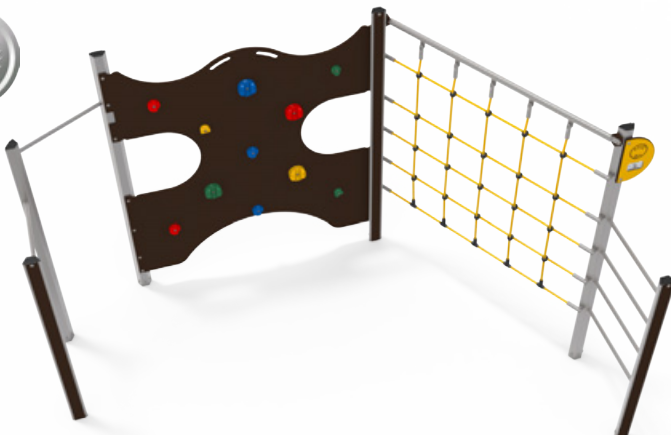

EQ 18-1003

-  4 to 14 Years
-  10 Users
-  2.03m Fall Height
-  6 to 8 Hours
-  7 Play Activities

EQ 15-2002

3 to 12 Years
 15 Users
 1.75m Fall Height
 12 to 14 Hours
 13 Play Activities

EQ 18-1004

4 to 14 Years
 12 Users
 2.03m Fall Height
 8 to 10 Hours
 9 Play Activities

EQ 18-1005

4 to 14 Years
 15 Users
 2.03m Fall Height
 8 to 10 Hours
 8 Play Activities

EQ 18-1007

4 to 14 Years 8 Users 2.35m Fall Height 5 to 6 Hours 9 Play Activities

EQ 18-1010

4 to 14 Years 9 Users 2.35m Fall Height 5 to 6 Hours 8 Play Activities