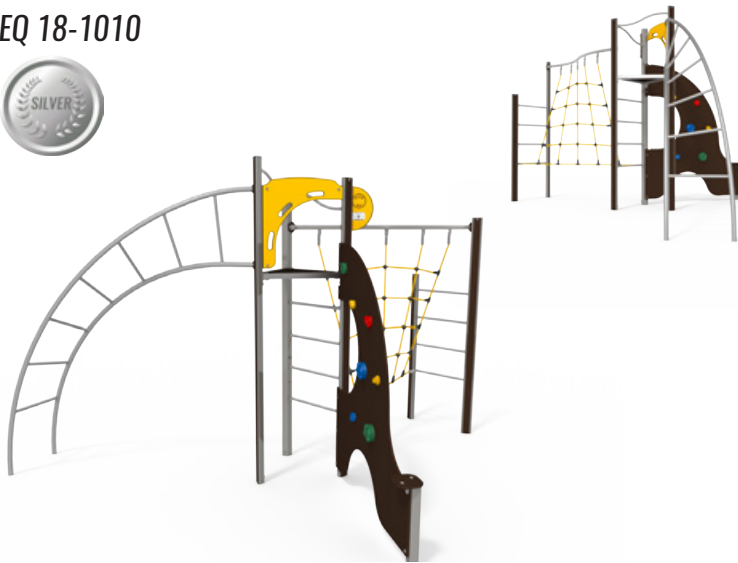

EQ 18-1003

-  4 to 14 Years
-  10 Users
-  2.03m Fall Height
-  6 to 8 Hours
-  7 Play Activities

EQ 15-2002

3 to 12 Years
 15 Users
 1.75m Fall Height
 12 to 14 Hours
 13 Play Activities

EQ 18-1004

4 to 14 Years
 12 Users
 2.03m Fall Height
 8 to 10 Hours
 9 Play Activities

EQ 18-1005

4 to 14 Years
 15 Users
 2.03m Fall Height
 8 to 10 Hours
 8 Play Activities

EQ 18-1007

4 to 14 Years 8 Users 2.35m Fall Height 5 to 6 Hours 9 Play Activities

EQ 18-1010

4 to 14 Years 9 Users 2.35m Fall Height 5 to 6 Hours 8 Play Activities

EQ 18-2001

4 to 14 Years 20 Users 2.03m Fall Height 12 to 14 Hours 10 Play Activities

EQ 18-2007

- 4 to 14 Years
- 18 Users
- 2.35m Fall Height
- 14 to 16 Hours
- 10 Play Activities

EQ 18-3006

- 4 to 14 Years
- 22 Users
- 2.31m Fall Height
- 18 to 20 Hours
- 10 Play Activities

T: 01442 265489

E: info@monsterplay.co.uk

EQ 18-3003

4 to 14 Years
 20 Users
 2.31m Fall Height
 16 to 18 Hours
 14 Play Activities

EQ 18-4001

4 to 14 Years
 28 Users
 2.31m Fall Height
 18 to 20 Hours
 17 Play Activities