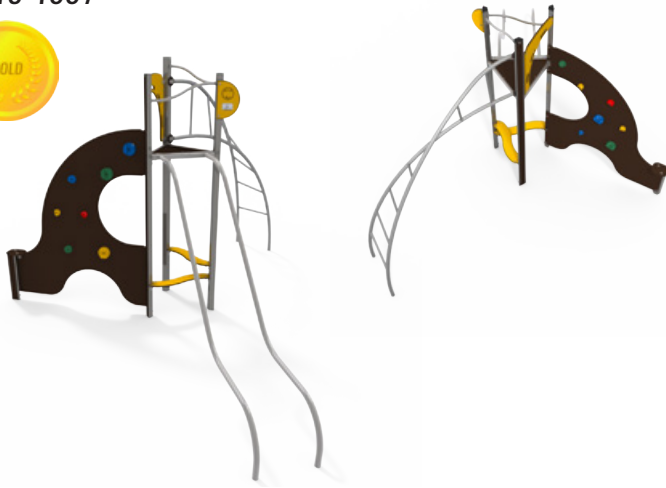

EQ 15-1003

3 to 12 Years
 12 Users
 1.47m Fall Height
 8 to 10 Hours
 11 Play Activities

EQ 15-2001

3 to 12 Years
 15 Users
 2.03m Fall Height
 12 to 14 Hours
 13 Play Activities

EQ 18-1002

-  4 to 14 Years
-  10 Users
-  2.03m Fall Height
-  4 to 6 Hours
-  8 Play Activities

EQ 18-1003

-  4 to 14 Years
-  10 Users
-  2.03m Fall Height
-  6 to 8 Hours
-  7 Play Activities

EQ 15-2002

3 to 12 Years
 15 Users
 1.75m Fall Height
 12 to 14 Hours
 13 Play Activities

EQ 18-1004

4 to 14 Years
 12 Users
 2.03m Fall Height
 8 to 10 Hours
 9 Play Activities

EQ 18-1005

4 to 14 Years
 15 Users
 2.03m Fall Height
 8 to 10 Hours
 8 Play Activities

EQ 18-1007

4 to 14 Years 8 Users 2.35m Fall Height 5 to 6 Hours 9 Play Activities

EQ 18-1010

4 to 14 Years 9 Users 2.35m Fall Height 5 to 6 Hours 8 Play Activities

EQ 18-2001

4 to 14 Years 20 Users 2.03m Fall Height 12 to 14 Hours 10 Play Activities

EQ 18-2007

- 4 to 14 Years
- 18 Users
- 2.35m Fall Height
- 14 to 16 Hours
- 10 Play Activities

EQ 18-3006

- 4 to 14 Years
- 22 Users
- 2.31m Fall Height
- 18 to 20 Hours
- 10 Play Activities