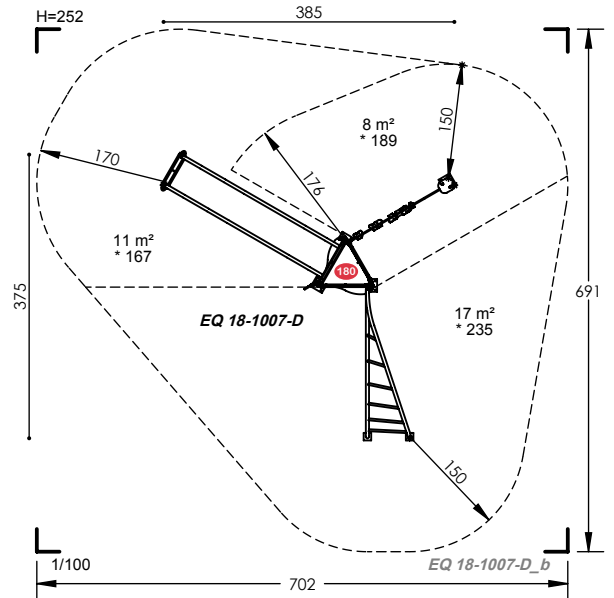

EQ 15-1003

3 to 12 Years
 12 Users
 1.47m Fall Height
 8 to 10 Hours
 11 Play Activities

EQ 15-2001

3 to 12 Years
 15 Users
 2.03m Fall Height
 12 to 14 Hours
 13 Play Activities

EQ 18-1002

-  4 to 14 Years
-  10 Users
-  2.03m Fall Height
-  4 to 6 Hours
-  8 Play Activities

EQ 18-1003

-  4 to 14 Years
-  10 Users
-  2.03m Fall Height
-  6 to 8 Hours
-  7 Play Activities

EQ 15-2002

3 to 12 Years
 15 Users
 1.75m Fall Height
 12 to 14 Hours
 13 Play Activities

EQ 18-1004

4 to 14 Years
 12 Users
 2.03m Fall Height
 8 to 10 Hours
 9 Play Activities

EQ 18-1005

4 to 14 Years
 15 Users
 2.03m Fall Height
 8 to 10 Hours
 8 Play Activities

EQ 18-1007

4 to 14 Years 8 Users 2.35m Fall Height 5 to 6 Hours 9 Play Activities

EQ 18-1010

4 to 14 Years 9 Users 2.35m Fall Height 5 to 6 Hours 8 Play Activities

EQ 18-2001

4 to 14 Years 20 Users 2.03m Fall Height 12 to 14 Hours 10 Play Activities

EQ 18-2007

- 4 to 14 Years
- 18 Users
- 2.35m Fall Height
- 14 to 16 Hours
- 10 Play Activities

EQ 18-3006

- 4 to 14 Years
- 22 Users
- 2.31m Fall Height
- 18 to 20 Hours
- 10 Play Activities