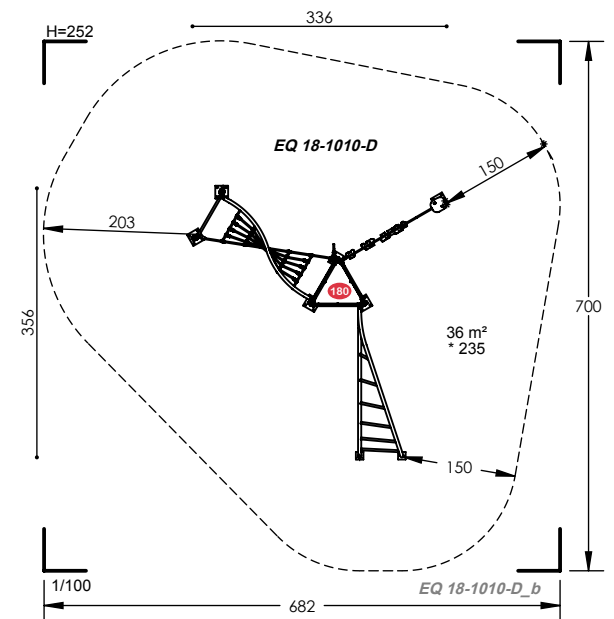

EQ 18-1003

-  4 to 14 Years
-  10 Users
-  2.03m Fall Height
-  6 to 8 Hours
-  7 Play Activities

EQ 15-2002

3 to 12 Years
 15 Users
 1.75m Fall Height
 12 to 14 Hours
 13 Play Activities

EQ 18-1004

4 to 14 Years
 12 Users
 2.03m Fall Height
 8 to 10 Hours
 9 Play Activities

EQ 18-1005

4 to 14 Years
 15 Users
 2.03m Fall Height
 8 to 10 Hours
 8 Play Activities

EQ 18-1007

4 to 14 Years 8 Users 2.35m Fall Height 5 to 6 Hours 9 Play Activities

EQ 18-1010

4 to 14 Years 9 Users 2.35m Fall Height 5 to 6 Hours 8 Play Activities

EQ 18-2001

4 to 14 Years 20 Users 2.03m Fall Height 12 to 14 Hours 10 Play Activities

EQ 18-2007

- 4 to 14 Years
- 18 Users
- 2.35m Fall Height
- 14 to 16 Hours
- 10 Play Activities

EQ 18-3006

- 4 to 14 Years
- 22 Users
- 2.31m Fall Height
- 18 to 20 Hours
- 10 Play Activities

T: 01442 265489

E: info@monsterplay.co.uk

EQ 18-3003

4 to 14 Years
 20 Users
 2.31m Fall Height
 16 to 18 Hours
 14 Play Activities

EQ 18-4001

4 to 14 Years
 28 Users
 2.31m Fall Height
 18 to 20 Hours
 17 Play Activities