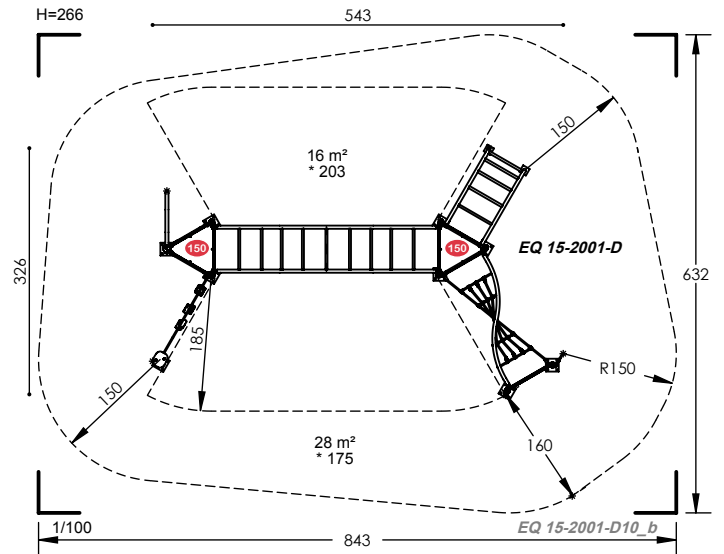

Our units can be coloured in any of the colour combinations shown:

EQ 15-1001

- 3 to 12 Years
- 8 Users
- 1.61m Fall Height
- 3 to 4 Hours
- 7 Play Activities

EQ 15-1002

- 3 to 12 Years
- 10 Users
- 1.75m Fall Height
- 6 to 8 Hours
- 9 Play Activities

EQ 15-1003

3 to 12 Years
 12 Users
 1.47m Fall Height
 8 to 10 Hours
 11 Play Activities

EQ 15-2001

3 to 12 Years
 15 Users
 2.03m Fall Height
 12 to 14 Hours
 13 Play Activities

EQ 18-1002

-  4 to 14 Years
-  10 Users
-  2.03m Fall Height
-  4 to 6 Hours
-  8 Play Activities

EQ 18-1003

-  4 to 14 Years
-  10 Users
-  2.03m Fall Height
-  6 to 8 Hours
-  7 Play Activities

EQ 15-2002

3 to 12 Years
 15 Users
 1.75m Fall Height
 12 to 14 Hours
 13 Play Activities

EQ 18-1004

4 to 14 Years
 12 Users
 2.03m Fall Height
 8 to 10 Hours
 9 Play Activities