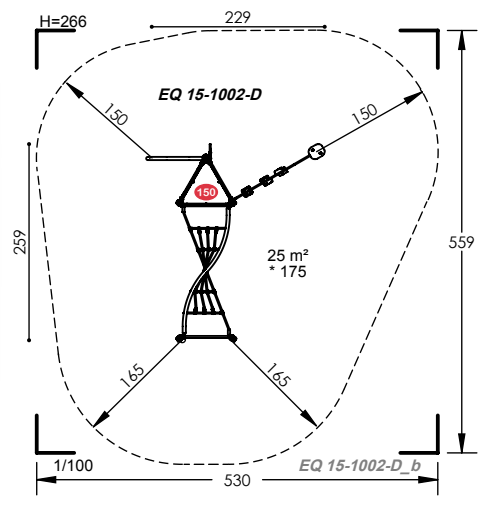

Our units can be coloured in any of the colour combinations shown:

EQ 15-1001

- 3 to 12 Years
- 8 Users
- 1.61m Fall Height
- 3 to 4 Hours
- 7 Play Activities

EQ 15-1002

- 3 to 12 Years
- 10 Users
- 1.75m Fall Height
- 6 to 8 Hours
- 9 Play Activities

EQ 15-1003

3 to 12 Years
 12 Users
 1.47m Fall Height
 8 to 10 Hours
 11 Play Activities

EQ 15-2001

3 to 12 Years
 15 Users
 2.03m Fall Height
 12 to 14 Hours
 13 Play Activities

EQ 18-1002

-  4 to 14 Years
-  10 Users
-  2.03m Fall Height
-  4 to 6 Hours
-  8 Play Activities

EQ 18-1003

-  4 to 14 Years
-  10 Users
-  2.03m Fall Height
-  6 to 8 Hours
-  7 Play Activities

EQ 15-2002

3 to 12 Years
 15 Users
 1.75m Fall Height
 12 to 14 Hours
 13 Play Activities

EQ 18-1004

4 to 14 Years
 12 Users
 2.03m Fall Height
 8 to 10 Hours
 9 Play Activities