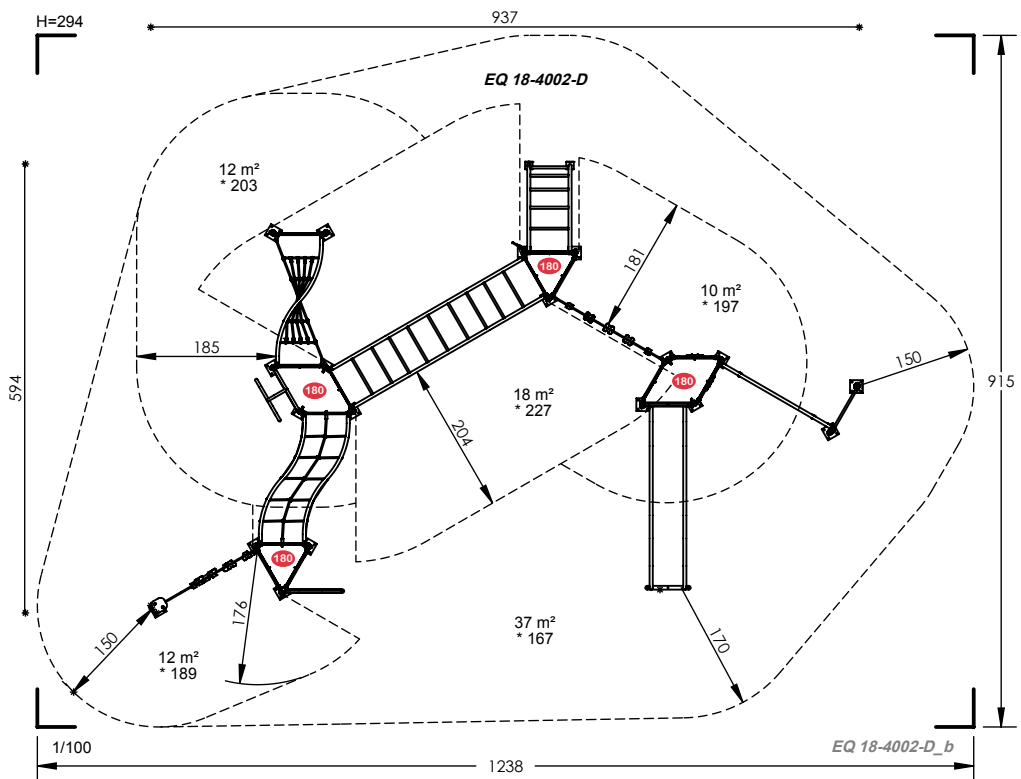

EQ 18-2001

4 to 14 Years 20 Users 2.03m Fall Height 12 to 14 Hours 10 Play Activities

EQ 18-2007

- 4 to 14 Years
- 18 Users
- 2.35m Fall Height
- 14 to 16 Hours
- 10 Play Activities

EQ 18-3006

- 4 to 14 Years
- 22 Users
- 2.31m Fall Height
- 18 to 20 Hours
- 10 Play Activities

T: 01442 265489

E: info@monsterplay.co.uk

EQ 18-3003

4 to 14 Years
 20 Users
 2.31m Fall Height
 16 to 18 Hours
 14 Play Activities

EQ 18-4001

4 to 14 Years
 28 Users
 2.31m Fall Height
 18 to 20 Hours
 17 Play Activities

EQ 18-4002

-  4 to 14 Years
-  35 Users
-  2.27m Fall Height
-  20 to 22 Hours
-  20 Play Activities

T: 01442 265489

E: info@monsterplay.co.uk

EQ 21-0001

4 to 14 Years
 25 Users
 2m Fall Height
 22 to 24 Hours
 10 Play Activities

EQ 21-1001

6 to 14 Years
 25 Users
 2.15m Fall Height
 16 to 18 Hours
 13 Play Activities