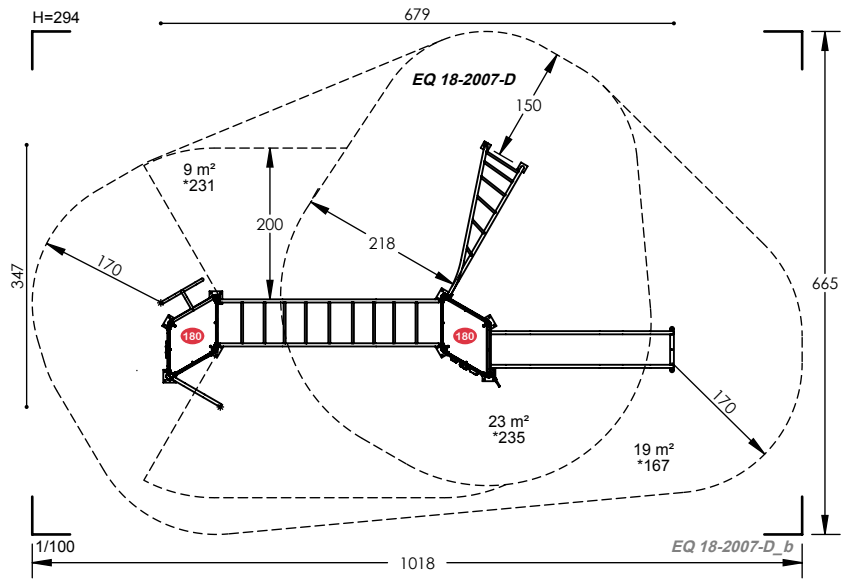

EQ 18-1005

4 to 14 Years
 15 Users
 2.03m Fall Height
 8 to 10 Hours
 8 Play Activities

EQ 18-1007

4 to 14 Years 8 Users 2.35m Fall Height 5 to 6 Hours 9 Play Activities

EQ 18-1010

4 to 14 Years 9 Users 2.35m Fall Height 5 to 6 Hours 8 Play Activities

EQ 18-2001

4 to 14 Years 20 Users 2.03m Fall Height 12 to 14 Hours 10 Play Activities

EQ 18-2007

- 4 to 14 Years
- 18 Users
- 2.35m Fall Height
- 14 to 16 Hours
- 10 Play Activities

EQ 18-3006

- 4 to 14 Years
- 22 Users
- 2.31m Fall Height
- 18 to 20 Hours
- 10 Play Activities

T: 01442 265489

E: info@monsterplay.co.uk

EQ 18-3003

4 to 14 Years
 20 Users
 2.31m Fall Height
 16 to 18 Hours
 14 Play Activities

EQ 18-4001

4 to 14 Years
 28 Users
 2.31m Fall Height
 18 to 20 Hours
 17 Play Activities