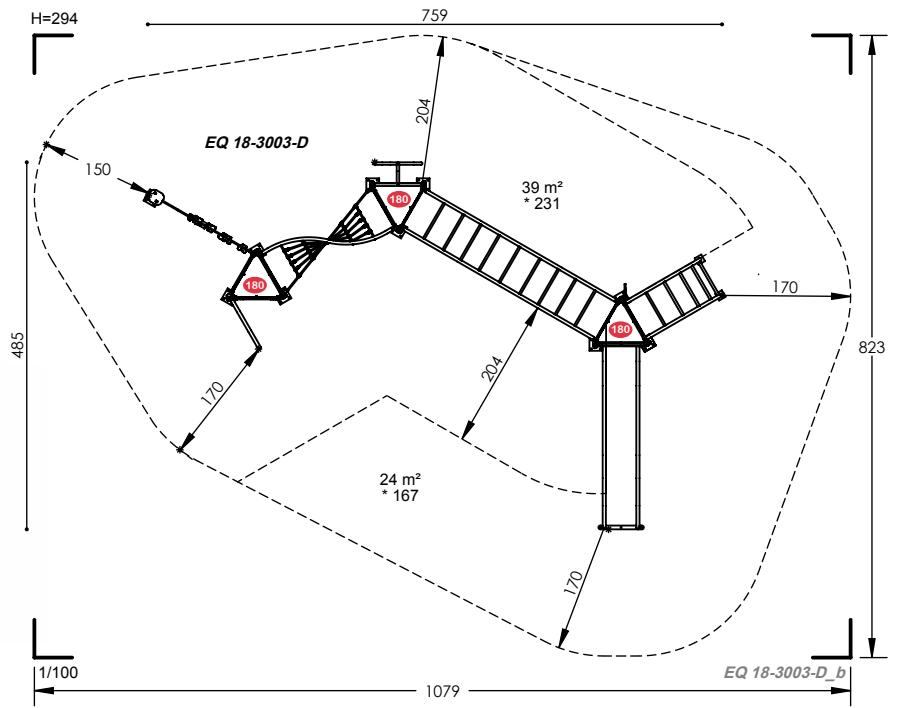

EQ 18-1005

4 to 14 Years
 15 Users
 2.03m Fall Height
 8 to 10 Hours
 8 Play Activities

EQ 18-1007

4 to 14 Years 8 Users 2.35m Fall Height 5 to 6 Hours 9 Play Activities

EQ 18-1010

4 to 14 Years 9 Users 2.35m Fall Height 5 to 6 Hours 8 Play Activities

EQ 18-2001

4 to 14 Years 20 Users 2.03m Fall Height 12 to 14 Hours 10 Play Activities

EQ 18-2007

- 4 to 14 Years
- 18 Users
- 2.35m Fall Height
- 14 to 16 Hours
- 10 Play Activities

EQ 18-3006

- 4 to 14 Years
- 22 Users
- 2.31m Fall Height
- 18 to 20 Hours
- 10 Play Activities

T: 01442 265489

E: info@monsterplay.co.uk

EQ 18-3003

4 to 14 Years
 20 Users
 2.31m Fall Height
 16 to 18 Hours
 14 Play Activities

EQ 18-4001

4 to 14 Years
 28 Users
 2.31m Fall Height
 18 to 20 Hours
 17 Play Activities

EQ 18-4002

-  4 to 14 Years
-  35 Users
-  2.27m Fall Height
-  20 to 22 Hours
-  20 Play Activities

T: 01442 265489

E: info@monsterplay.co.uk

EQ 21-0001

4 to 14 Years
 25 Users
 2m Fall Height
 22 to 24 Hours
 10 Play Activities