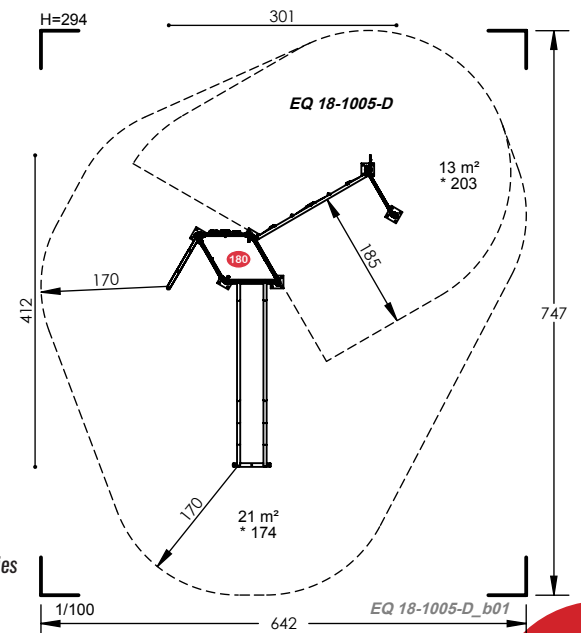

EQ 18-1003

-  4 to 14 Years
-  10 Users
-  2.03m Fall Height
-  6 to 8 Hours
-  7 Play Activities

EQ 15-2002

3 to 12 Years
 15 Users
 1.75m Fall Height
 12 to 14 Hours
 13 Play Activities

EQ 18-1004

4 to 14 Years
 12 Users
 2.03m Fall Height
 8 to 10 Hours
 9 Play Activities

EQ 18-1005

4 to 14 Years
 15 Users
 2.03m Fall Height
 8 to 10 Hours
 8 Play Activities

EQ 18-1007

4 to 14 Years 8 Users 2.35m Fall Height 5 to 6 Hours 9 Play Activities

EQ 18-1010

4 to 14 Years 9 Users 2.35m Fall Height 5 to 6 Hours 8 Play Activities

EQ 18-2001

4 to 14 Years 20 Users 2.03m Fall Height 12 to 14 Hours 10 Play Activities

EQ 18-2007

- 4 to 14 Years
- 18 Users
- 2.35m Fall Height
- 14 to 16 Hours
- 10 Play Activities

EQ 18-3006

- 4 to 14 Years
- 22 Users
- 2.31m Fall Height
- 18 to 20 Hours
- 10 Play Activities

T: 01442 265489

E: info@monsterplay.co.uk

EQ 18-3003

4 to 14 Years
 20 Users
 2.31m Fall Height
 16 to 18 Hours
 14 Play Activities

EQ 18-4001

4 to 14 Years
 28 Users
 2.31m Fall Height
 18 to 20 Hours
 17 Play Activities