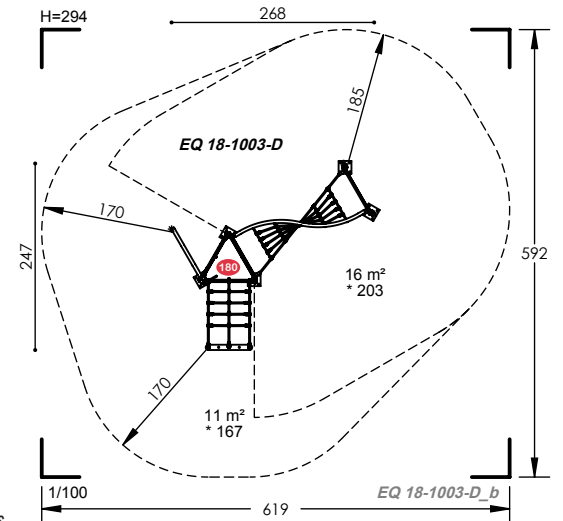

EQ 15-1003

3 to 12 Years
 12 Users
 1.47m Fall Height
 8 to 10 Hours
 11 Play Activities

EQ 15-2001

3 to 12 Years
 15 Users
 2.03m Fall Height
 12 to 14 Hours
 13 Play Activities

EQ 18-1002

-  4 to 14 Years
-  10 Users
-  2.03m Fall Height
-  4 to 6 Hours
-  8 Play Activities

EQ 18-1003

-  4 to 14 Years
-  10 Users
-  2.03m Fall Height
-  6 to 8 Hours
-  7 Play Activities

EQ 15-2002

3 to 12 Years
 15 Users
 1.75m Fall Height
 12 to 14 Hours
 13 Play Activities

EQ 18-1004

4 to 14 Years
 12 Users
 2.03m Fall Height
 8 to 10 Hours
 9 Play Activities

EQ 18-1005

4 to 14 Years
 15 Users
 2.03m Fall Height
 8 to 10 Hours
 8 Play Activities

EQ 18-1007

4 to 14 Years 8 Users 2.35m Fall Height 5 to 6 Hours 9 Play Activities

EQ 18-1010

4 to 14 Years 9 Users 2.35m Fall Height 5 to 6 Hours 8 Play Activities