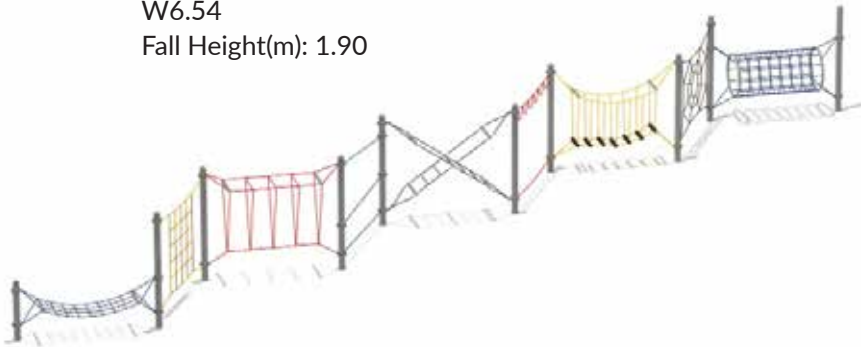

GS-NS M206

Ages: 5 to 12 years
Capacity: 56
Size (m): L23.3 x W1.50 x H2.5
Surface Area Required (m): L26.3 x W4.5
Fall Height(m): 1.40