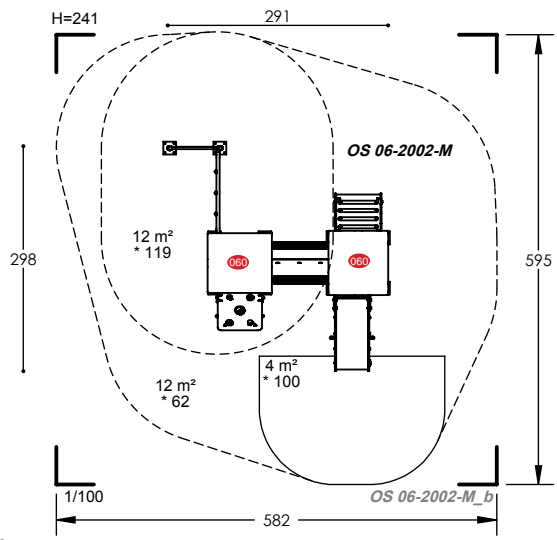

OS 06-2002

- 1 to 6 Years
- 10 Users
- 1.19m Fall Height
- 6 to 8 Hours
- 10 Play Activities