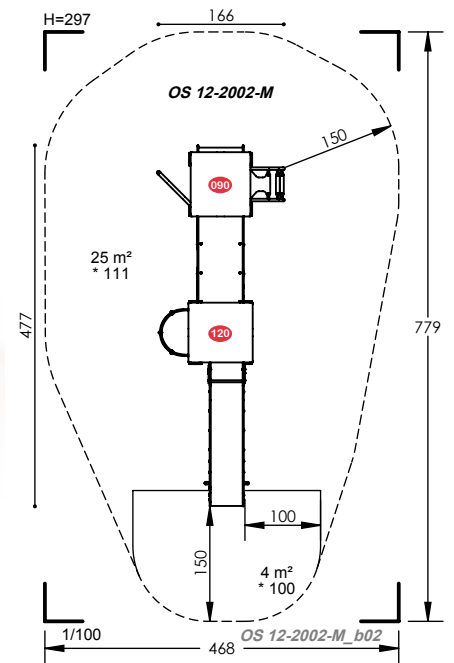

OS 12-2002

- 3 to 10 Years
- 12 Users
- 1.11m Fall Height
- 8 to 10 Hours
- 11 Play Activities

OS 12-3002

- 2 to 10 Years
- 16 Users
- 1.47m Fall Height
- 12 to 14 Hours
- 13 Play Activities