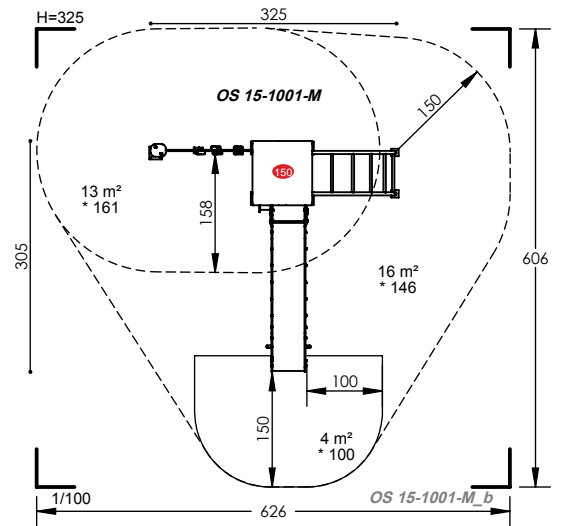

OS 12-2002

- 3 to 10 Years
- 12 Users
- 1.11m Fall Height
- 8 to 10 Hours
- 11 Play Activities

OS 12-3002

- 2 to 10 Years
- 16 Users
- 1.47m Fall Height
- 12 to 14 Hours
- 13 Play Activities

OS 15-1001

- 3 to 12 Years
- 9 Users
- 1.61m Fall Height
- 4 to 6 Hours
- 8 Play Activities

OS 15-2001

- 3 to 12 Years
- 20 Users
- 2.03m Fall Height
- 10 to 12 Hours
- 11 Play Activities

OS 12-3003

3 to 12 Years
 20 Users
 1.17m Fall Height
 14 to 16 Hours
 8 Play Activities

OS 15-2002

3 to 12 Years
 20 Users
 1.17m Fall Height
 14 to 16 Hours
 8 Play Activities

SY 09-1005

Please note this unit is only available in the colour shown.

- 2 to 6 Years
- 14 Users
- 1m Fall Height
- 4 to 6 Hours
- 6 Play Activities

SY 12-2002

Please note this unit is only available in the colour shown.