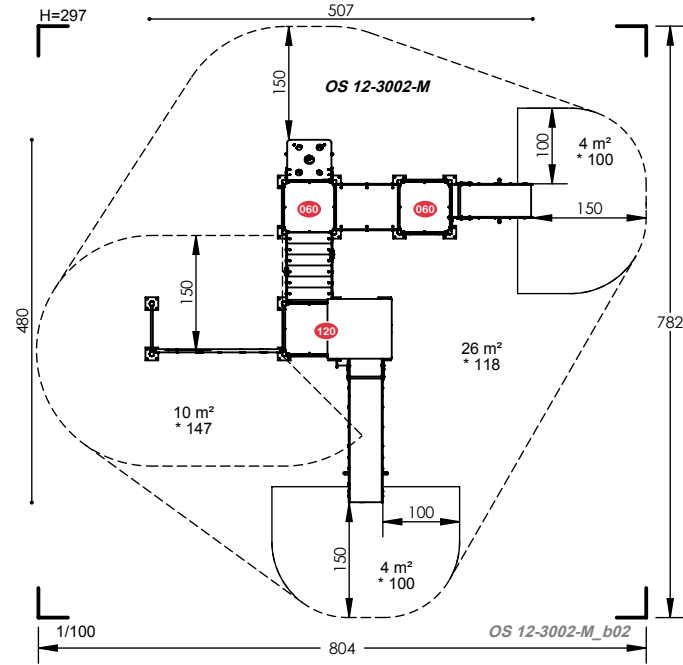

OS 12-1007

3 to 10 Years 12 Users 1.47m Fall Height 6 to 8 Hours 8 Play Activities

OS 12-1009

2 to 10 Years 16 Users 1.75m Fall Height 8 to 10 Hours 12 Play Activities

OS 12-1010

2 to 10 Years 18 Users 1.11m Fall Height 8 to 10 Hours 13 Play Activities

OS 12-2002

- 3 to 10 Years
- 12 Users
- 1.11m Fall Height
- 8 to 10 Hours
- 11 Play Activities

OS 12-3002

- 2 to 10 Years
- 16 Users
- 1.47m Fall Height
- 12 to 14 Hours
- 13 Play Activities

OS 15-1001

- 3 to 12 Years
- 9 Users
- 1.61m Fall Height
- 4 to 6 Hours
- 8 Play Activities