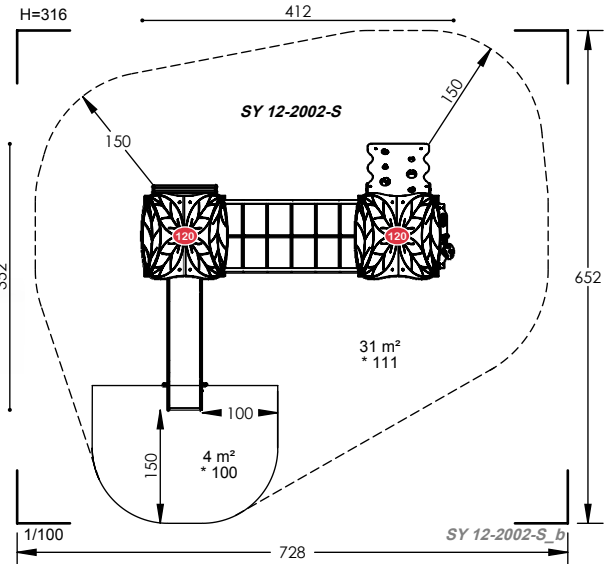

OS 15-2001

- 3 to 12 Years
- 20 Users
- 2.03m Fall Height
- 10 to 12 Hours
- 11 Play Activities

OS 12-3003

3 to 12 Years
 20 Users
 1.17m Fall Height
 14 to 16 Hours
 8 Play Activities

OS 15-2002

3 to 12 Years
 20 Users
 1.17m Fall Height
 14 to 16 Hours
 8 Play Activities

SY 09-1005

Please note this unit is only available in the colour shown.

- 2 to 6 Years
- 14 Users
- 1m Fall Height
- 4 to 6 Hours
- 6 Play Activities

SY 12-2002

Please note this unit is only available in the colour shown.

- 3 to 8 Years
- 16 Users
- 1.11m Fall Height
- 6 to 8 Hours
- 8 Play Activities

SY 15-1001

Please note this unit is only available in the colour shown.

- 4 to 12 Years
- 10 Users
- 2.20m Fall Height
- 6 to 8 Hours
- 7 Play Activities