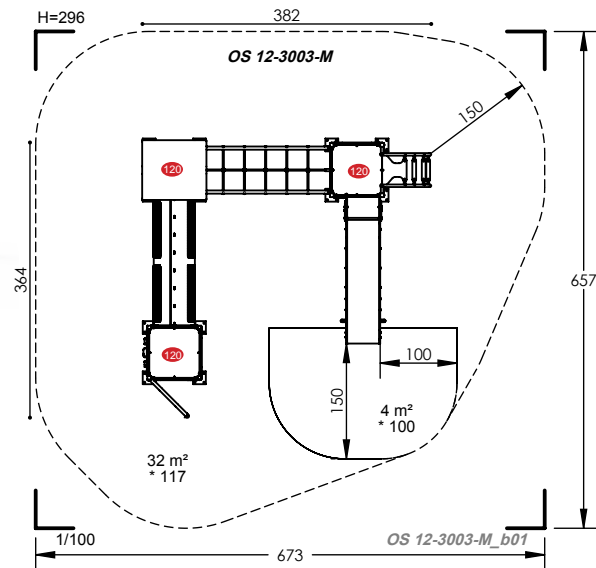

OS 12-2002

- 3 to 10 Years
- 12 Users
- 1.11m Fall Height
- 8 to 10 Hours
- 11 Play Activities

OS 12-3002

- 2 to 10 Years
- 16 Users
- 1.47m Fall Height
- 12 to 14 Hours
- 13 Play Activities

OS 15-1001

- 3 to 12 Years
- 9 Users
- 1.61m Fall Height
- 4 to 6 Hours
- 8 Play Activities

OS 15-2001

- 3 to 12 Years
- 20 Users
- 2.03m Fall Height
- 10 to 12 Hours
- 11 Play Activities

OS 12-3003

3 to 12 Years
 20 Users
 1.17m Fall Height
 14 to 16 Hours
 8 Play Activities

OS 15-2002

3 to 12 Years
 20 Users
 1.17m Fall Height
 14 to 16 Hours
 8 Play Activities