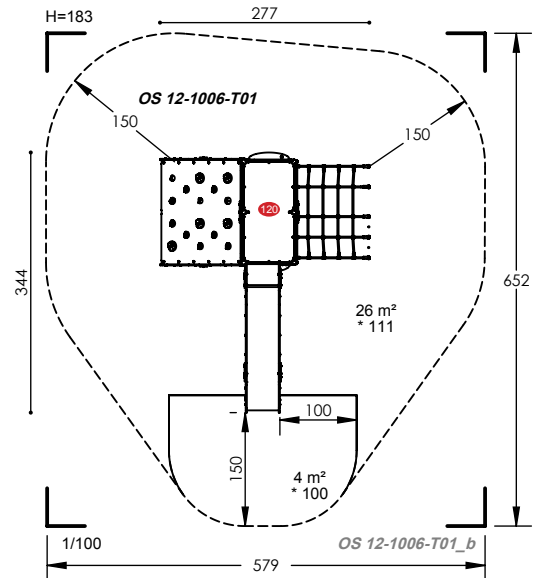

OS 06-2002

- 1 to 6 Years
- 10 Users
- 1.19m Fall Height
- 6 to 8 Hours
- 10 Play Activities

OS 09-2001

2 to 6 Years
 12 Users
 1m Fall Height
 6 to 8 Hours
 8 Play Activities

OS 12-1006

2 to 10 Years
 16 Users
 1.11m Fall Height
 8 to 10 Hours
 12 Play Activities

OS 12-1007

3 to 10 Years 12 Users 1.47m Fall Height 6 to 8 Hours 8 Play Activities

OS 12-1009

2 to 10 Years 16 Users 1.75m Fall Height 8 to 10 Hours 12 Play Activities

OS 12-1010

2 to 10 Years 18 Users 1.11m Fall Height 8 to 10 Hours 13 Play Activities