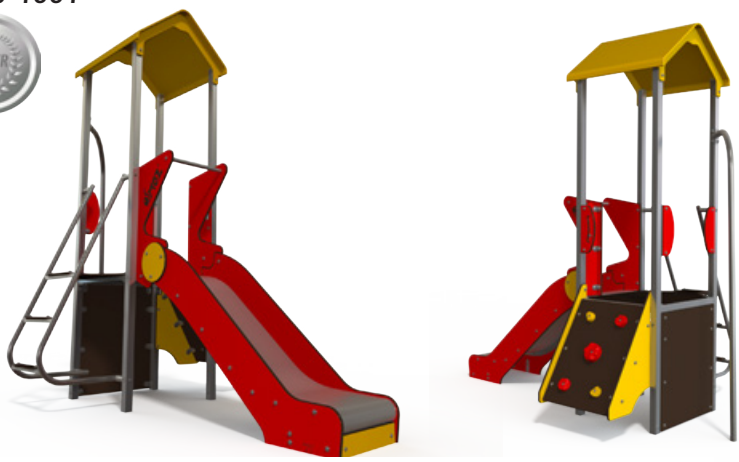

Osmoz
1-12 years

Osmoz
1-12 years

Prioritising the outstanding technical characteristics of its raw materials, the Osmoz range is the ideal answer for customers with budgetary constraints. Playground equipment is adapted to the needs of children from 2 to 12 years old, giving free rein to their imaginations. It is designed and manufactured to stand the test of time.

Colour Options:

Our units can be coloured in any of the colour combinations shown:

Please note the colour of the yellow roof cannot be changed.

OS 09-1001

- 2 to 6 Years
- 6 Users
- 1m Fall Height
- 4 to 6 Hours
- 6 Play Activities