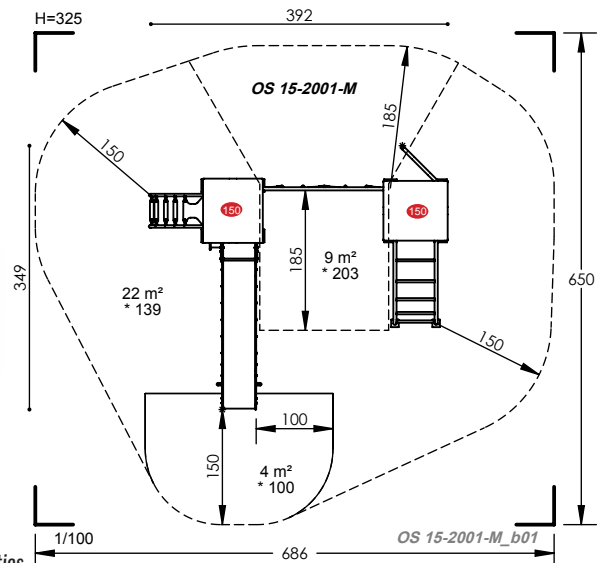

OS 12-2002

- 3 to 10 Years
- 12 Users
- 1.11m Fall Height
- 8 to 10 Hours
- 11 Play Activities

OS 12-3002

- 2 to 10 Years
- 16 Users
- 1.47m Fall Height
- 12 to 14 Hours
- 13 Play Activities

OS 15-1001

- 3 to 12 Years
- 9 Users
- 1.61m Fall Height
- 4 to 6 Hours
- 8 Play Activities

OS 15-2001

- 3 to 12 Years
- 20 Users
- 2.03m Fall Height
- 10 to 12 Hours
- 11 Play Activities

OS 12-3003

3 to 12 Years
 20 Users
 1.17m Fall Height
 14 to 16 Hours
 8 Play Activities

OS 15-2002

3 to 12 Years
 20 Users
 1.17m Fall Height
 14 to 16 Hours
 8 Play Activities