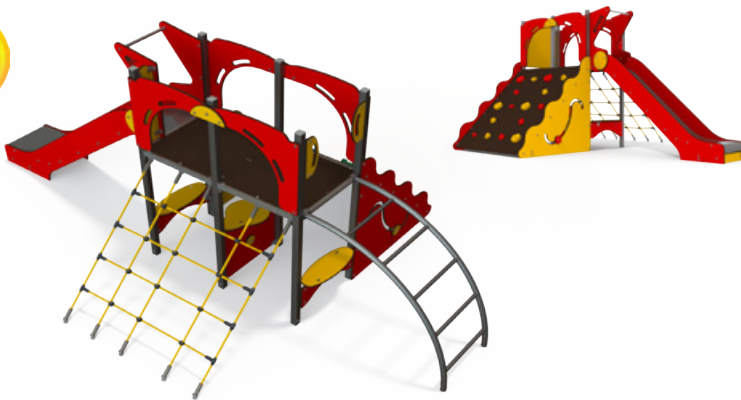

Colour Options:

Our units can be coloured in any of the colour combinations shown:

Please note the colour of the yellow roof cannot be changed.

OS 09-1001

- 2 to 6 Years
- 6 Users
- 1m Fall Height
- 4 to 6 Hours
- 6 Play Activities

OS 12-1007

3 to 10 Years 12 Users 1.47m Fall Height 6 to 8 Hours 8 Play Activities

OS 12-1009

2 to 10 Years 16 Users 1.75m Fall Height 8 to 10 Hours 12 Play Activities

OS 12-1010

2 to 10 Years 18 Users 1.11m Fall Height 8 to 10 Hours 13 Play Activities

OS 12-2002

- 3 to 10 Years
- 12 Users
- 1.11m Fall Height
- 8 to 10 Hours
- 11 Play Activities

OS 12-3002

- 2 to 10 Years
- 16 Users
- 1.47m Fall Height
- 12 to 14 Hours
- 13 Play Activities

OS 15-1001

- 3 to 12 Years
- 9 Users
- 1.61m Fall Height
- 4 to 6 Hours
- 8 Play Activities

OS 15-2001

- 3 to 12 Years
- 20 Users
- 2.03m Fall Height
- 10 to 12 Hours
- 11 Play Activities

OS 12-3003

3 to 12 Years
 20 Users
 1.17m Fall Height
 14 to 16 Hours
 8 Play Activities

OS 15-2002

3 to 12 Years
 20 Users
 1.17m Fall Height
 14 to 16 Hours
 8 Play Activities