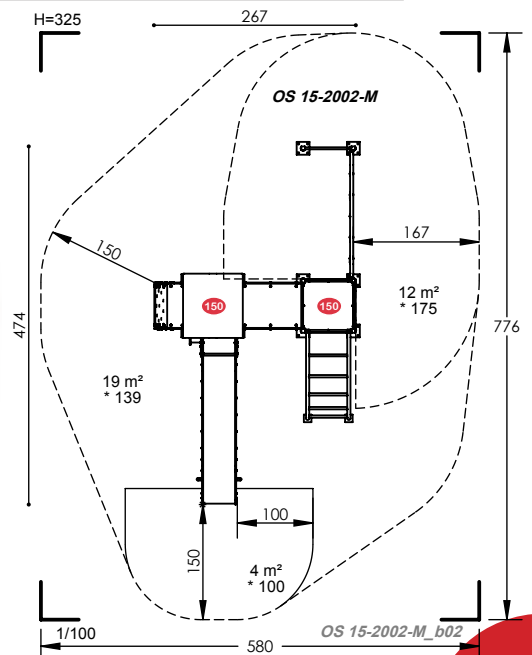

OS 15-2001

- 3 to 12 Years
- 20 Users
- 2.03m Fall Height
- 10 to 12 Hours
- 11 Play Activities

OS 12-3003

3 to 12 Years
 20 Users
 1.17m Fall Height
 14 to 16 Hours
 8 Play Activities

OS 15-2002

3 to 12 Years
 20 Users
 1.17m Fall Height
 14 to 16 Hours
 8 Play Activities

SY 09-1005

Please note this unit is only available in the colour shown.

- 2 to 6 Years
- 14 Users
- 1m Fall Height
- 4 to 6 Hours
- 6 Play Activities

SY 12-2002

Please note this unit is only available in the colour shown.