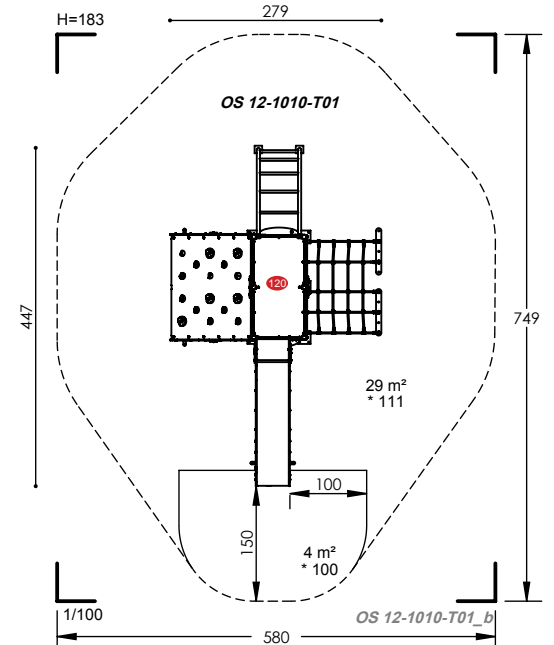

OS 12-1007

3 to 10 Years 12 Users 1.47m Fall Height 6 to 8 Hours 8 Play Activities

OS 12-1009

2 to 10 Years 16 Users 1.75m Fall Height 8 to 10 Hours 12 Play Activities

OS 12-1010

2 to 10 Years 18 Users 1.11m Fall Height 8 to 10 Hours 13 Play Activities

OS 12-2002

- 3 to 10 Years
- 12 Users
- 1.11m Fall Height
- 8 to 10 Hours
- 11 Play Activities

OS 12-3002

- 2 to 10 Years
- 16 Users
- 1.47m Fall Height
- 12 to 14 Hours
- 13 Play Activities

OS 15-1001

- 3 to 12 Years
- 9 Users
- 1.61m Fall Height
- 4 to 6 Hours
- 8 Play Activities