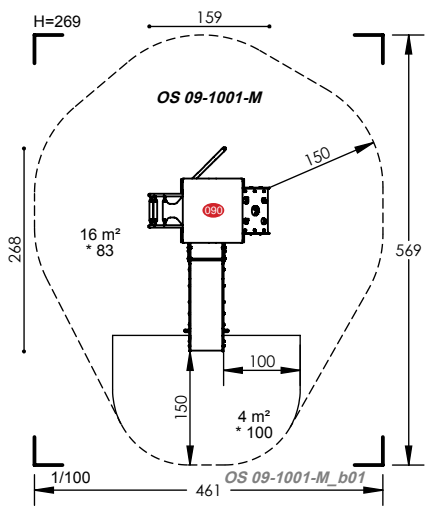

Colour Options:

Our units can be coloured in any of the colour combinations shown:

Please note the colour of the yellow roof cannot be changed.

OS 09-1001

- 2 to 6 Years
- 6 Users
- 1m Fall Height
- 4 to 6 Hours
- 6 Play Activities