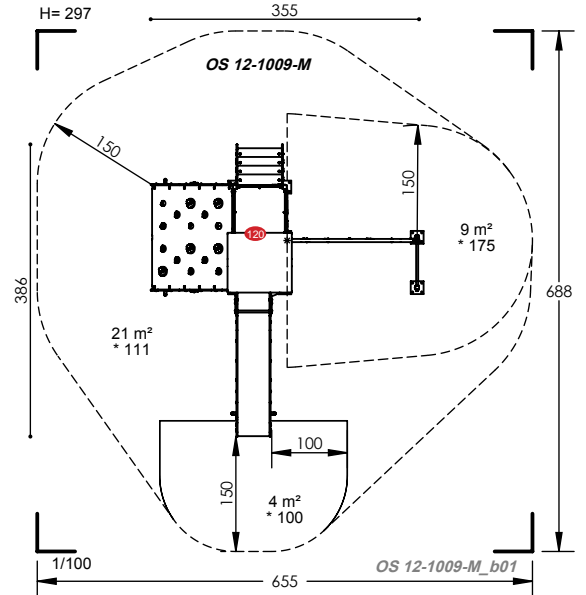

OS 12-1007

3 to 10 Years 12 Users 1.47m Fall Height 6 to 8 Hours 8 Play Activities

OS 12-1009

2 to 10 Years 16 Users 1.75m Fall Height 8 to 10 Hours 12 Play Activities

OS 12-1010

2 to 10 Years 18 Users 1.11m Fall Height 8 to 10 Hours 13 Play Activities