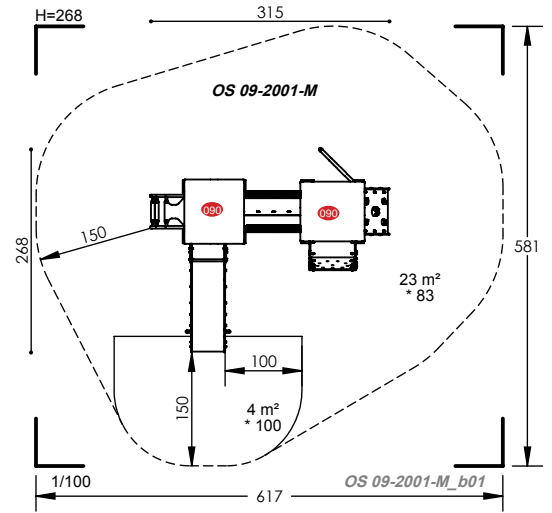

Colour Options:

Our units can be coloured in any of the colour combinations shown:

Please note the colour of the yellow roof cannot be changed.

OS 09-1001

- 2 to 6 Years
- 6 Users
- 1m Fall Height
- 4 to 6 Hours
- 6 Play Activities

OS 06-2002

- 1 to 6 Years
- 10 Users
- 1.19m Fall Height
- 6 to 8 Hours
- 10 Play Activities

OS 09-2001

2 to 6 Years
 12 Users
 1m Fall Height
 6 to 8 Hours
 8 Play Activities

OS 12-1006

2 to 10 Years
 16 Users
 1.11m Fall Height
 8 to 10 Hours
 12 Play Activities