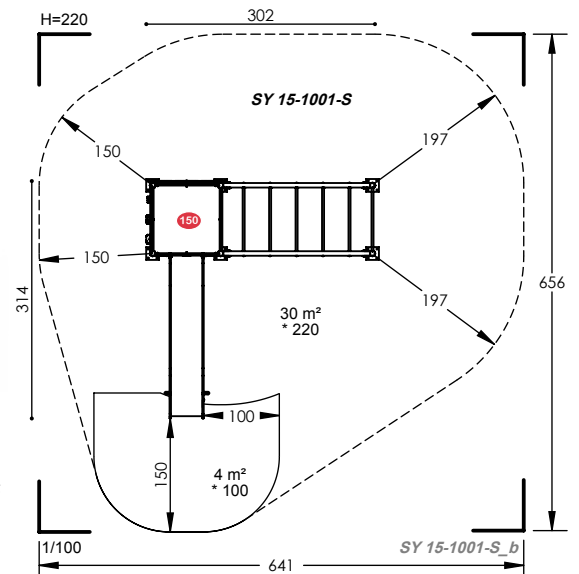

OS 15-2001

- 3 to 12 Years
- 20 Users
- 2.03m Fall Height
- 10 to 12 Hours
- 11 Play Activities

OS 12-3003

3 to 12 Years
 20 Users
 1.17m Fall Height
 14 to 16 Hours
 8 Play Activities

OS 15-2002

3 to 12 Years
 20 Users
 1.17m Fall Height
 14 to 16 Hours
 8 Play Activities

SY 09-1005

Please note this unit is only available in the colour shown.

- 2 to 6 Years
- 14 Users
- 1m Fall Height
- 4 to 6 Hours
- 6 Play Activities

SY 12-2002

Please note this unit is only available in the colour shown.

- 3 to 8 Years
- 16 Users
- 1.11m Fall Height
- 6 to 8 Hours
- 8 Play Activities

SY 15-1001

Please note this unit is only available in the colour shown.

- 4 to 12 Years
- 10 Users
- 2.20m Fall Height
- 6 to 8 Hours
- 7 Play Activities