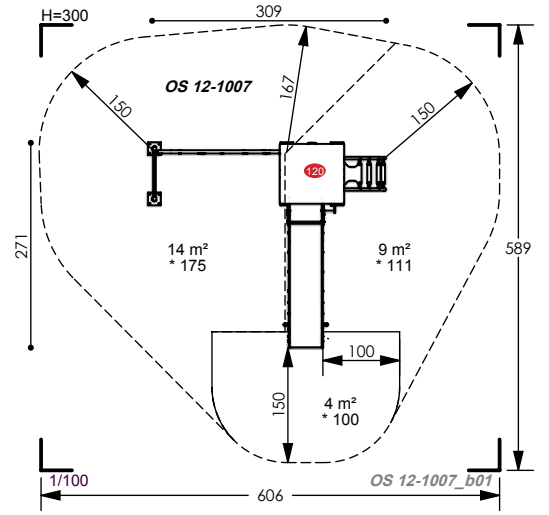

OS 12-1007

3 to 10 Years 12 Users 1.47m Fall Height 6 to 8 Hours 8 Play Activities

OS 12-1009

2 to 10 Years 16 Users 1.75m Fall Height 8 to 10 Hours 12 Play Activities

OS 12-1010

2 to 10 Years 18 Users 1.11m Fall Height 8 to 10 Hours 13 Play Activities