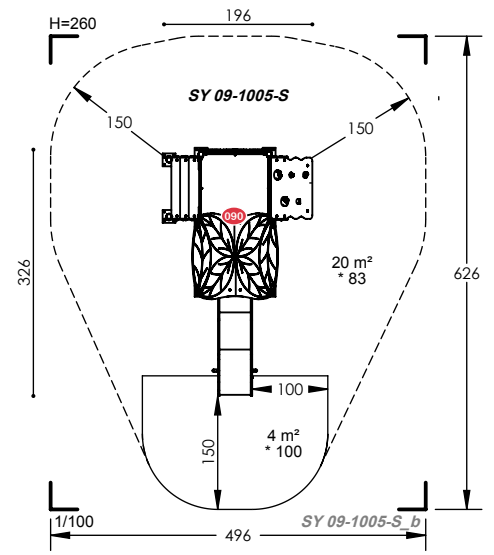

OS 15-2001

- 3 to 12 Years
- 20 Users
- 2.03m Fall Height
- 10 to 12 Hours
- 11 Play Activities

OS 12-3003

3 to 12 Years
 20 Users
 1.17m Fall Height
 14 to 16 Hours
 8 Play Activities

OS 15-2002

3 to 12 Years
 20 Users
 1.17m Fall Height
 14 to 16 Hours
 8 Play Activities

SY 09-1005

Please note this unit is only available in the colour shown.

- 2 to 6 Years
- 14 Users
- 1m Fall Height
- 4 to 6 Hours
- 6 Play Activities

SY 12-2002

Please note this unit is only available in the colour shown.