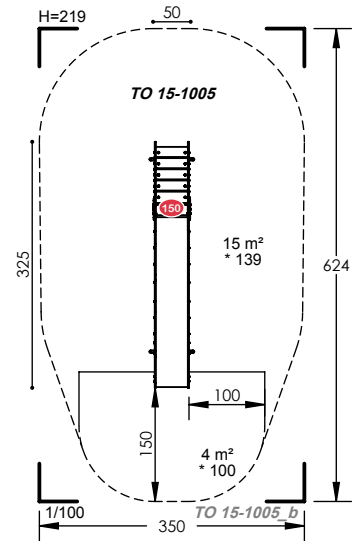

TO 15-1005

2 to 12 Years

7 Users

1.39m Fall Height

4 to 5 Hours

4 Play Activities

TO 15-1008

2 to 12 Years

7 Users

1.39m Fall Height

4 to 5 Hours

6 Play Activities

TO 15-1009

2 to 12 Years

7 Users

1.39m Fall Height

## Traditional Slides

Code	Description	Space Required- Y	Space Required X	Free Fall Height
DP602	1.5m Traditional Slide	3.8M	6.5M	1.5m
DP603	2m Traditional Slide	4.2M	7.4M	2.0m

### Bearhouse with slide, stairways and ropes 10136

User Age: 1+  
 Safety Area m2: 5  
 Largest Part: 230cm