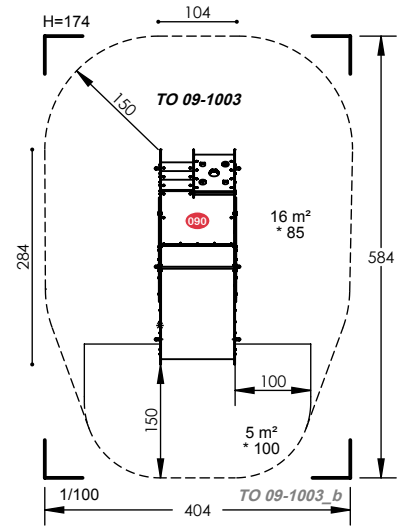

2 to 6 Years

8 Users

1m Fall Height

3 to 4 Hours

6 Play Activities