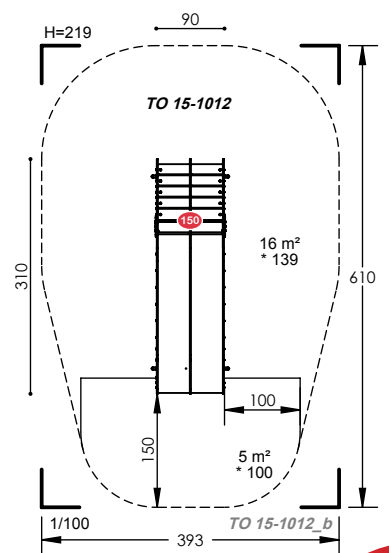

4 to 5 Hours

4 Play Activities

TO 15-1012

2 to 12 Years

14 Users

1.39m Fall Height

6 to 7 Hours

7 Play Activities

## Traditional Slides

Code	Description	Space Required- Y	Space Required X	Free Fall Height
DP602	1.5m Traditional Slide	3.8M	6.5M	1.5m
DP603	2m Traditional Slide	4.2M	7.4M	2.0m

### Bearhouse with slide, stairways and ropes 10136

User Age: 1+  
 Safety Area m2: 5  
 Largest Part: 230cm