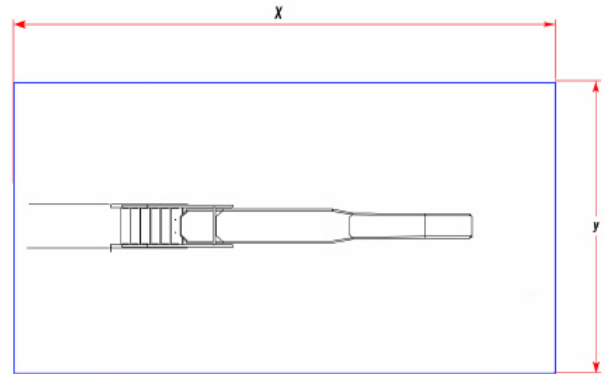

## Traditional Slides

Code	Description	Space Required- Y	Space Required X	Free Fall Height
DP602	1.5m Traditional Slide	3.8M	6.5M	1.5m
DP603	2m Traditional Slide	4.2M	7.4M	2.0m