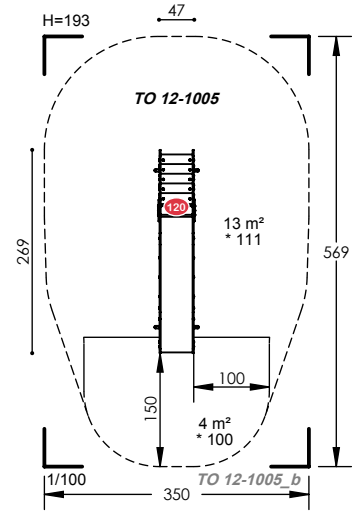

4 to 5 Hours

5 Play Activities

TO 12-1005

2 to 10 Years

7 Users

1.11m Fall Height

4 to 5 Hours

5 Play Activities