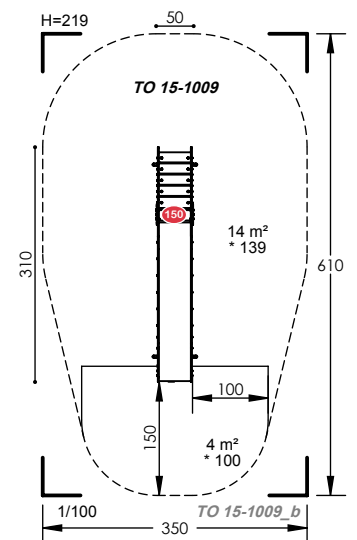

2 to 12 Years

7 Users

1.39m Fall Height

4 to 5 Hours

4 Play Activities