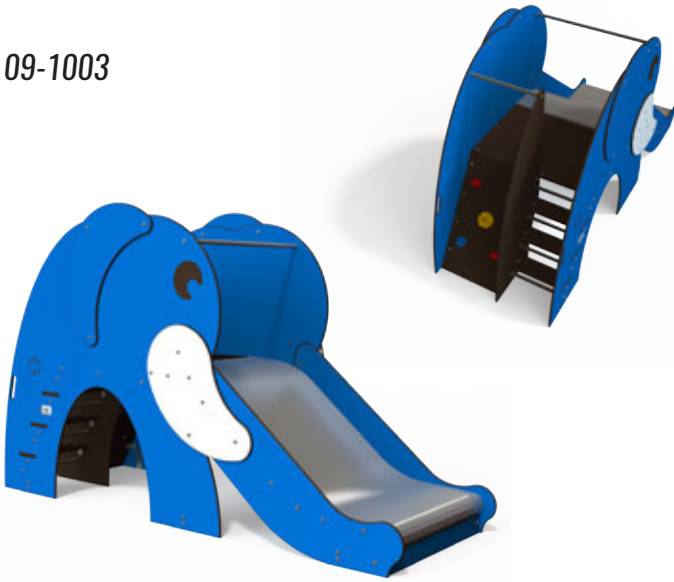

### TO 06-1007

1 to 6 Years

4 Users

1m Fall Height

3 to 4 Hours

5 Play Activities

TO 09-1003

2 to 6 Years