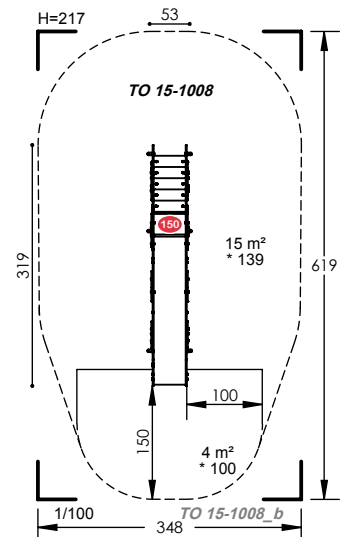

7 Users

1.39m Fall Height

4 to 5 Hours

6 Play Activities

TO 15-1009

2 to 12 Years

7 Users

1.39m Fall Height

## Traditional Slides

Code	Description	Space Required- Y	Space Required X	Free Fall Height
DP602	1.5m Traditional Slide	3.8M	6.5M	1.5m
DP603	2m Traditional Slide	4.2M	7.4M	2.0m

### Bearhouse with slide, stairways and ropes 10136

User Age: 1+  
 Safety Area m2: 5  
 Largest Part: 230cm