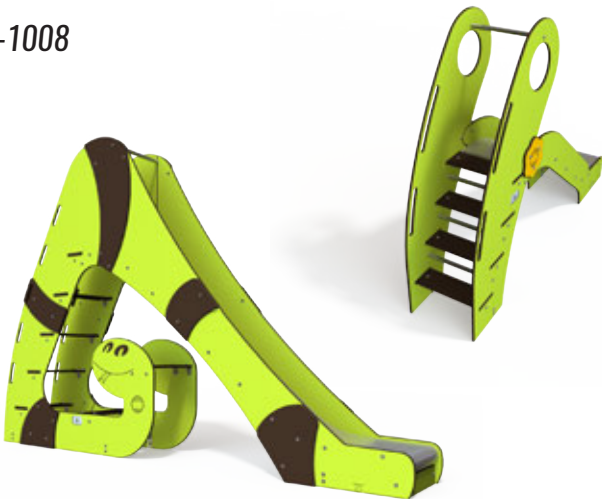

TO 15-1005

2 to 12 Years

7 Users

1.39m Fall Height

4 to 5 Hours

4 Play Activities

TO 15-1008

2 to 12 Years