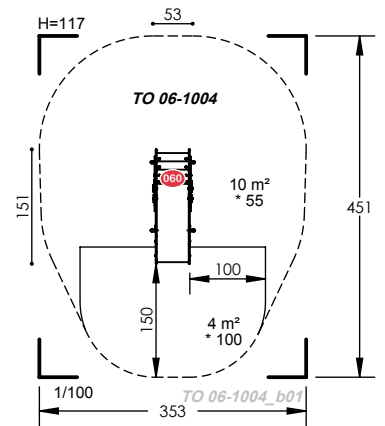

### TO 06-1004

1 to 6 Years

4 Users

1m Fall Height

3 to 4 Hours

5 Play Activities