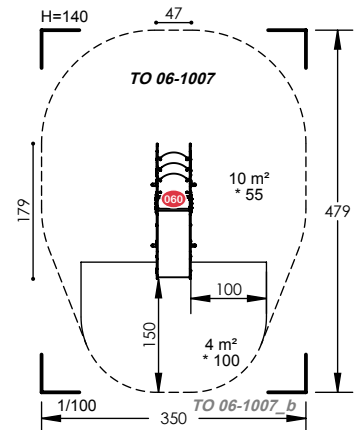

### TO 06-1007

1 to 6 Years

4 Users

1m Fall Height

3 to 4 Hours

5 Play Activities

TO 09-1003

2 to 6 Years