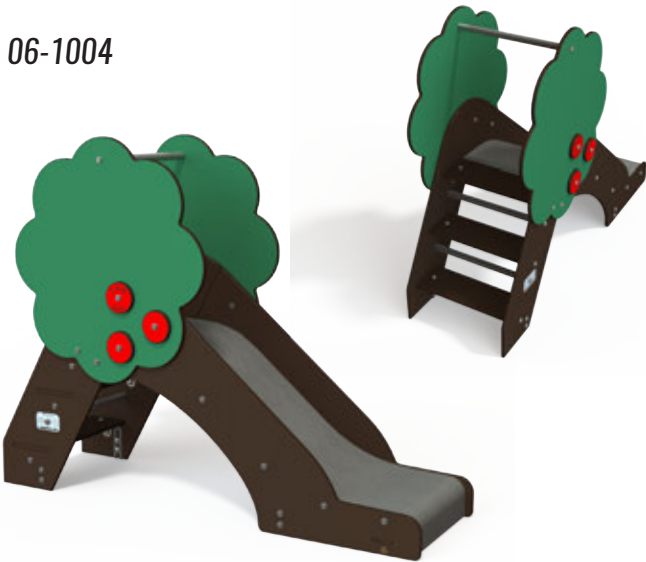

# Slides

All of our slides are rated Bronze for Play Value unless otherwise shown.

Our slides bring fresh excitement to even the most experienced children. The slides also have a new STARBOARD® slide surfacing that guarantees our customers are able to use the slides in hot weather as well as excellent resistance to wear and vandalism.

### TO 06-1004

1 to 6 Years

4 Users

1m Fall Height

3 to 4 Hours

5 Play Activities