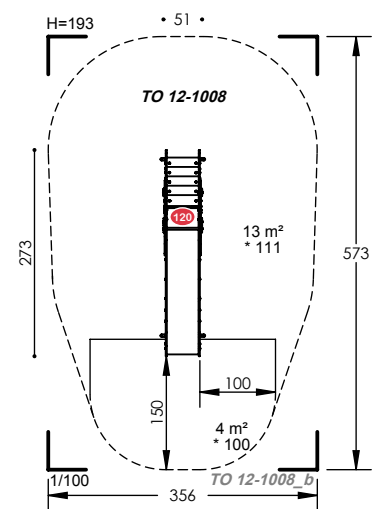

2 to 10 Years

7 Users

1.11m Fall Height

4 to 5 Hours

5 Play Activities