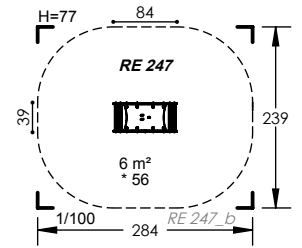

1 to 8 Years

2 Users

0.56m Fall Height

2 to 3 Hours

2 Play Activities

RE 256

1 to 6 Years

2 Users