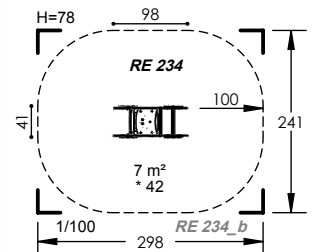

RE 234

1 to 6 Years

1 Users

0.42m Fall Height

1 to 2 Hours

2 Play Activities