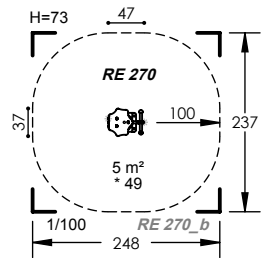

RE 270

2 to 8 Years

1 Users

0.49m Fall Height

1 to 2 Hours Installation

2