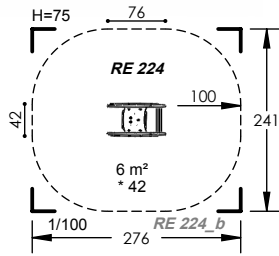

RE 224

2 to 8 Years