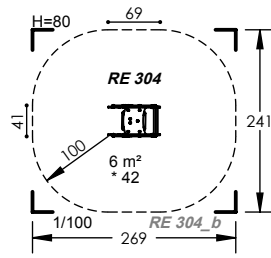

2 to 8 Years

1 Users

0.42m Fall Height

1 to 2 Hours

2 Play Activities

RE 305

2 to 8 Years

1 Users