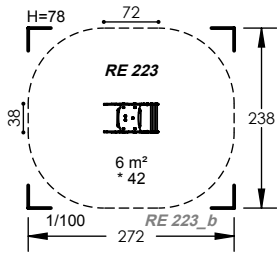

0.54m Fall Height

1 to 2 Hours

2 Play Activities

RE 223

2 to 8 Years

1 Users

0.42m Fall Height

1 to 2 Hours