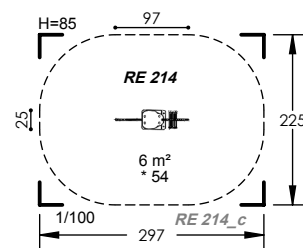

2 Play Activities

RE 214

2 to 8 Years

1 Users

0.54m Fall Height

1 to 2 Hours

2 Play Activities

RE 289