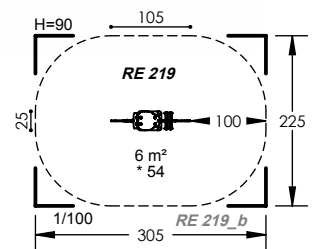

RE 219

2 to 8 Years

1 Users

0.54m Fall Height

1 to 2 Hours

2 Play Activities