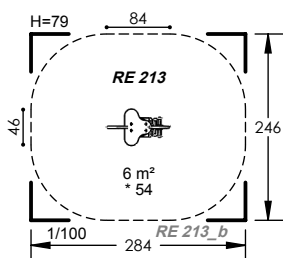

RE 213

2 to 8 Years

1 Users

0.54m Fall Height

1 to 2 Hours

2 Play Activities