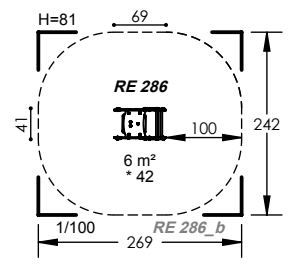

2 Play Activities

RE 286

2 to 8 Years

1 Users

0.42m Fall Height

1 to 2 Hours

2 Play Activities

RE 287