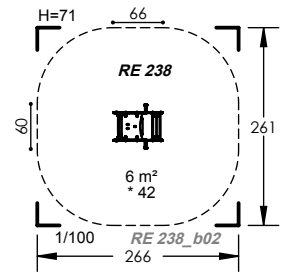

RE 238

1 to 6 Years

1 Users

0.42m Fall Height

1 to 2 Hours

2 Play Activities