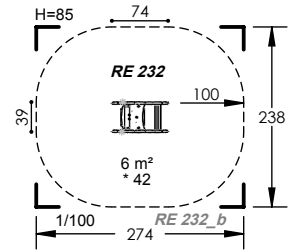

2 Play Activities

RE 232

1 to 6 Years

1 Users

0.42m Fall Height

1 to 2 Hours

2 Play Activities

RE 233