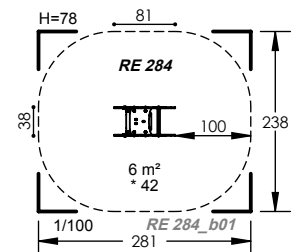

2 Play Activities

RE 284

1 to 6 Years

1 Users

0.42m Fall Height

1 to 2 Hours

2 Play Activities

RE 247