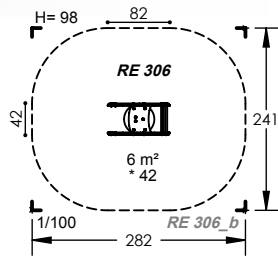

RE 306

2 to 8 Years

1 Users

0.42m Fall Height

1 to 2 Hours

2 Play Activities