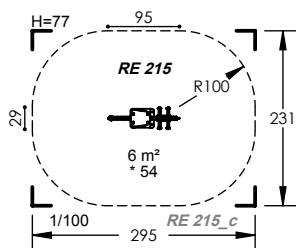

RE 215

2 to 8 Years

1 Users

0.54m Fall Height

1 to 2 Hours

2 Play Activities