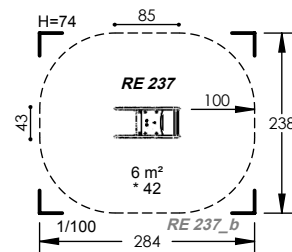

RE 237

1 to 6 Years

1 Users

0.42m Fall Height

1 to 2 Hours

2 Play Activities