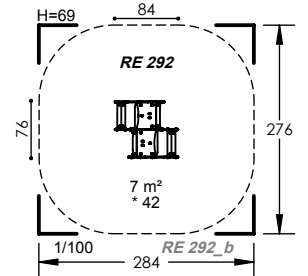

RE 292

1 to 6 Years

2 Users

0.42m Fall Height

2 to 3 Hours

2 Play Activities

DP 704

Age Range - 1-6 Years

1 User

Minimum Space - 371 x 336cm

2 Play Activities