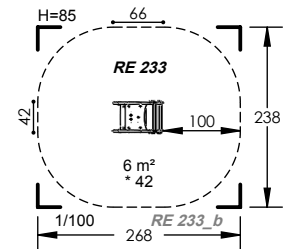

1 to 6 Years

1 Users

0.42m Fall Height

1 to 2 Hours

2 Play Activities

RE 234

1 to 6 Years

1 Users