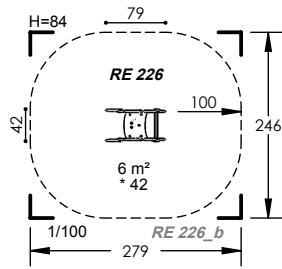

RE 226

2 to 8 Years

1 Users

0.42m Fall Height

1 to 2 Hours

2 Play Activities