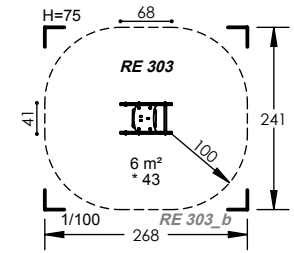

2 Play Activities

RE 303

2 to 8 Years

1 Users

0.43m Fall Height

1 to 2 Hours

2 Play Activities

RE 304