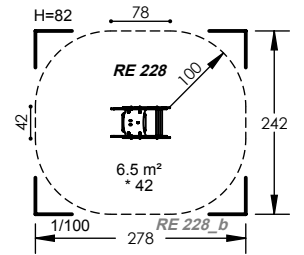

2 Play Activities

RE 228

2 to 8 Years

1 Users

0.42m Fall Height

1 to 2 Hours

2 Play Activities

RE 227