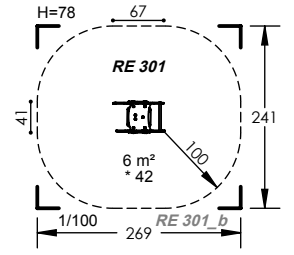

RE 301

2 to 8 Years

1 Users

0.42m Fall Height

1 to 2 Hours

2 Play Activities