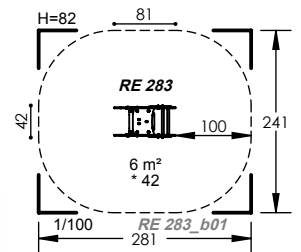

RE 283

1 to 6 Years

1 Users

0.42m Fall Height

1 to 2 Hours

2 Play Activities