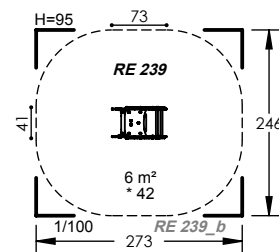

2 Play Activities

RE 239

1 to 6 Years

1 Users

0.42m Fall Height

1 to 2 Hours

2 Play Activities

RE 282