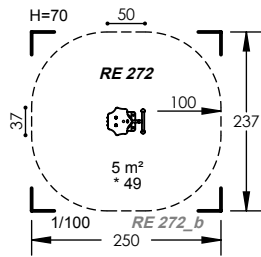

RE 272

2 to 8 Years

1 Users

0.49m Fall Height

2 to 3 Hours

2 Play Activities