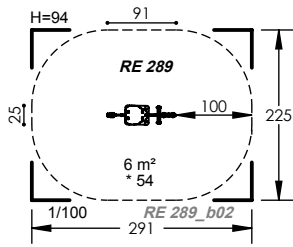

2 to 8 Years

1 Users

0.54m Fall Height

1 to 2 Hours Installation

2

RE 270

2 to 8 Years

1 Users