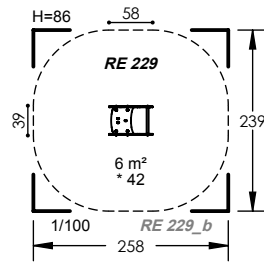

RE 229

2 to 8 Years

1 Users

0.42m Fall Height

1 to 2 Hours

2 Play Activities