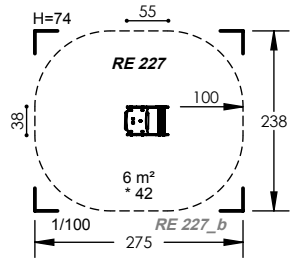

2 to 8 Years

1 Users

0.42m Fall Height

1 to 2 Hours

2 Play Activities

RE 281

2 to 8 Years

1 Users