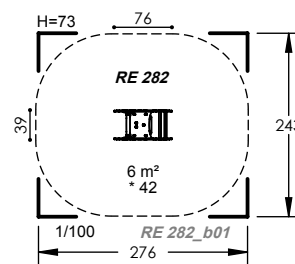

1 to 6 Years

1 Users

0.42m Fall Height

1 to 2 Hours

2 Play Activities

RE 238

1 to 6 Years

1 Users