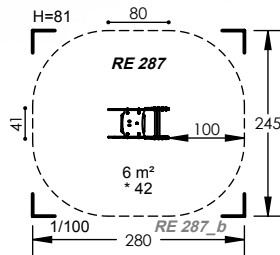

2 to 8 Years

1 Users

0.42m Fall Height

1 to 2 Hours

2 Play Activities

RE 301

2 to 8 Years

1 Users