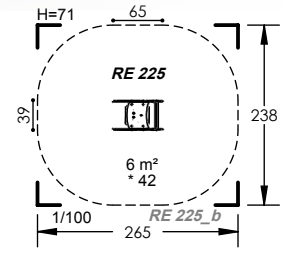

2 to 8 Years

1 Users

0.42m Fall Height

1 to 2 Hours

2 Play Activities

RE 225

2 to 8 Years

1 Users