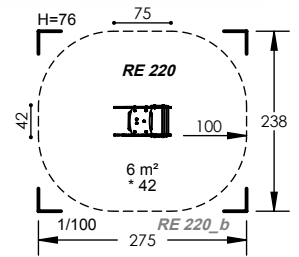

RE 220

2 to 8 Years

1 Users

0.42m Fall Height

1 to 2 Hours

2 Play Activities