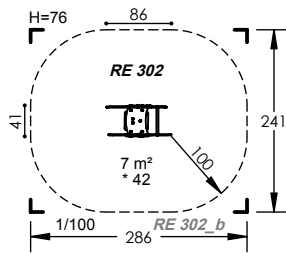

RE 302

2 to 8 Years

1 Users

0.42m Fall Height

1 to 2 Hours

2 Play Activities