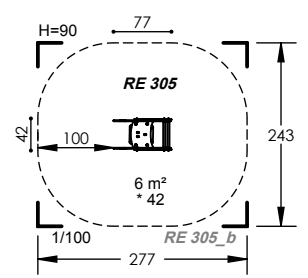

RE 305

2 to 8 Years

1 Users

0.42m Fall Height

1 to 2 Hours

2 Play Activities