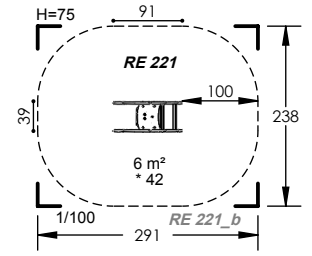

RE 221

2 to 8 Years