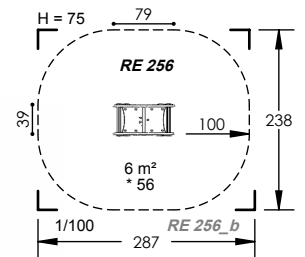

RE 256

1 to 6 Years

2 Users

0.56m Fall Height

2 to 3 Hours

2 Play Activities