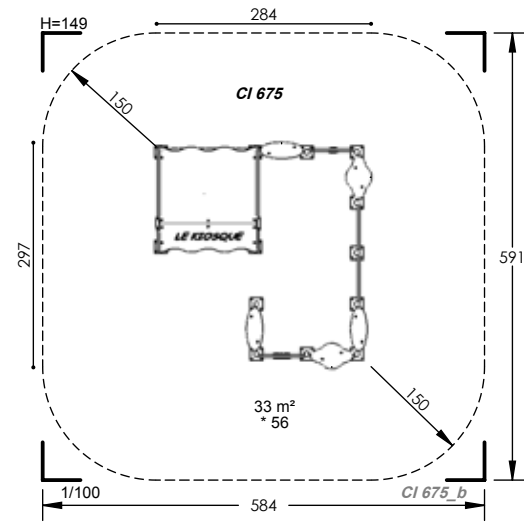

2 to 10 Years

20 Users

0.56m Fall Height

8 to 10 Hours Installation

18 Play Activities