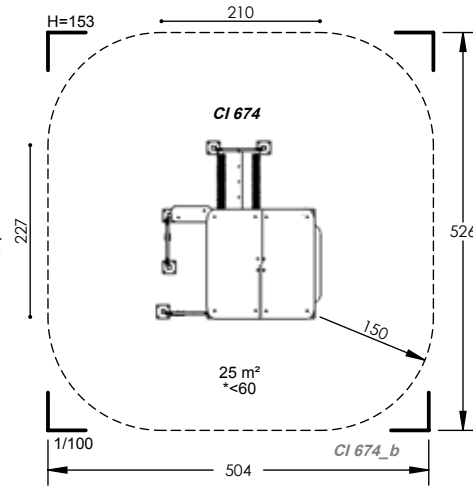

CI 674

2 to 10 Years

14 Users

<0.60m Fall Height

4 to 5 Hours Installation

9 Play Activities

CI 607

2 to 10 Years