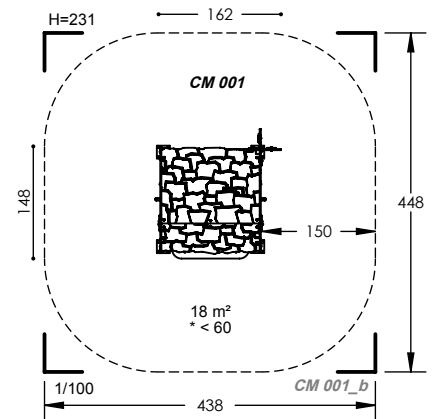

2 to 10 Years

8 Users

<0.60m Fall Height

3 to 4 Hours Installation

7 Play Activities