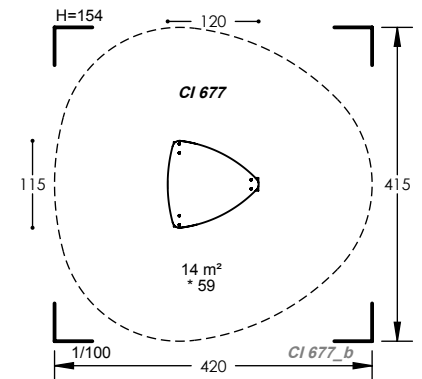

CI 677

2 to 10 Years

8 Users

<0.60m Fall Height

3 to 4 Hours Installation

7 Play Activities

CI 678

2 to 10 Years