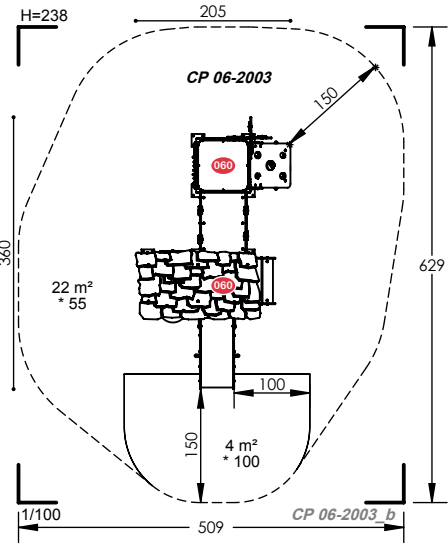

1 to 6 Years

16 Users

1m Fall Height

10 to 12 Hours Installation

13 Play Activities

CP 06-3001

1 to 6 Years

18 Users

1m Fall Height

10 to 12 Hours Installation

13 Play Activities

CP 09-2001

1 to 6 Years

16 Users

1m Fall Height

10 to 12 Hours Installation