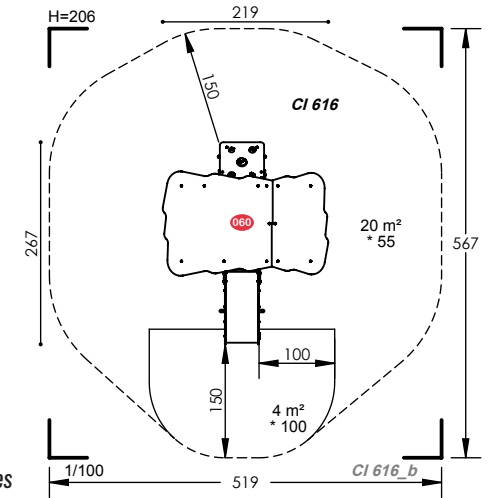

2 to 6 Years

8 Users

1m Fall Height

5 to 6 Hours Installation

7 Play Activities