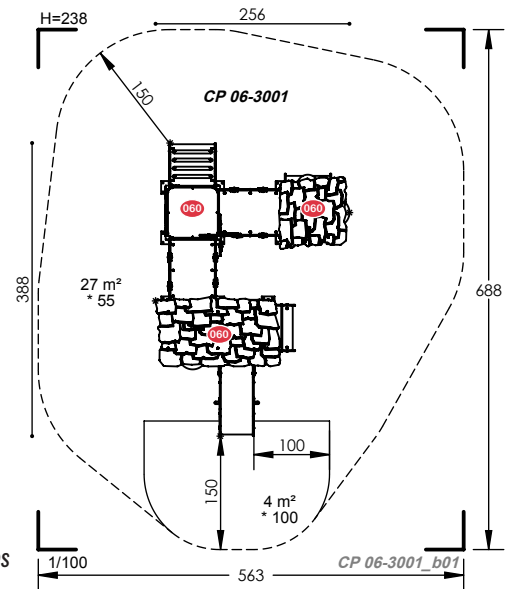

1 to 6 Years

16 Users

1m Fall Height

10 to 12 Hours Installation

13 Play Activities

CP 06-3001

1 to 6 Years

18 Users

1m Fall Height

10 to 12 Hours Installation

13 Play Activities

CP 09-2001

1 to 6 Years

16 Users

1m Fall Height

10 to 12 Hours Installation