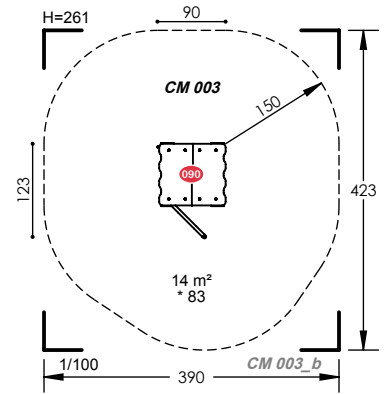

8 to 10 Hours Installation

18 Play Activities

CM 003

2 to 6 Years

5 Users

0.83m Fall Height

3 to 4 Hours Installation

5 Play Activities