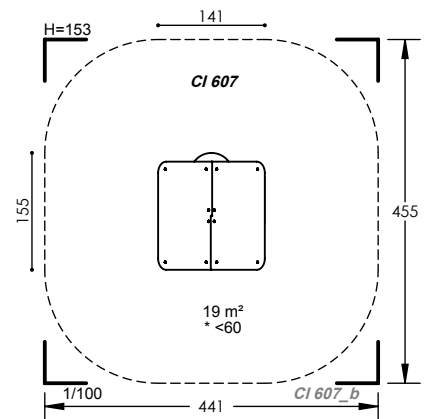

8 Users

<0.60m Fall Height

3 to 4 Hours Installation

7 Play Activities

CM 006

1 to 6 Years

20 Users

0.57m Fall Height