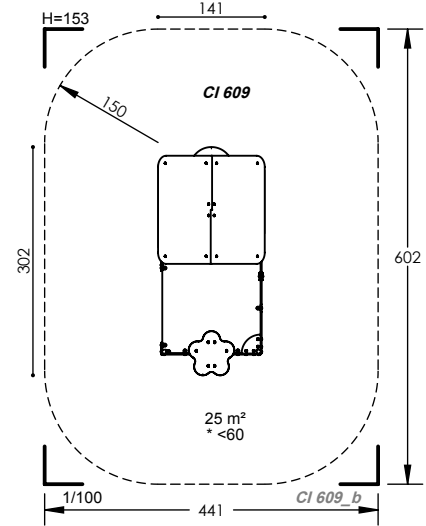

5 to 6 Hours Installation

7 Play Activities

CI 609

2 to 10 Years

12 Users

<0.60m Fall Height

4 to 5 Hours Installation

9 Play Activities