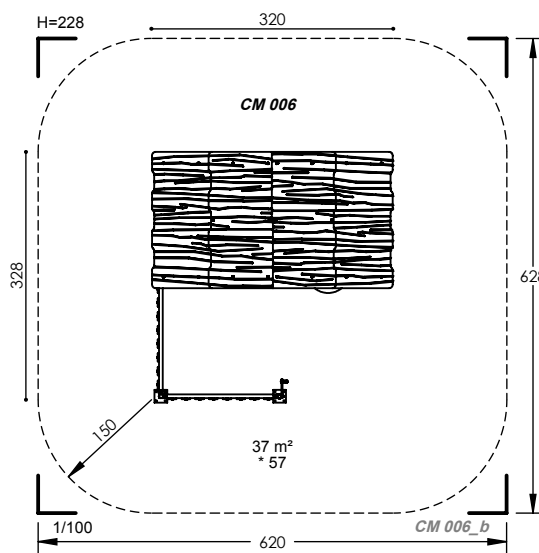

Please note: Fence shown is subject to change and/or can be removed.