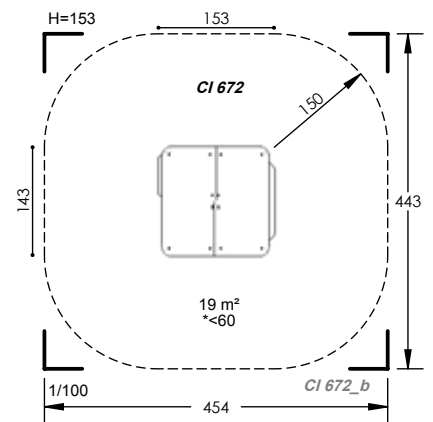

2 to 10 Years

8 Users

<0.60m Fall Height

3 to 4 Hours Installation

7 Play Activities