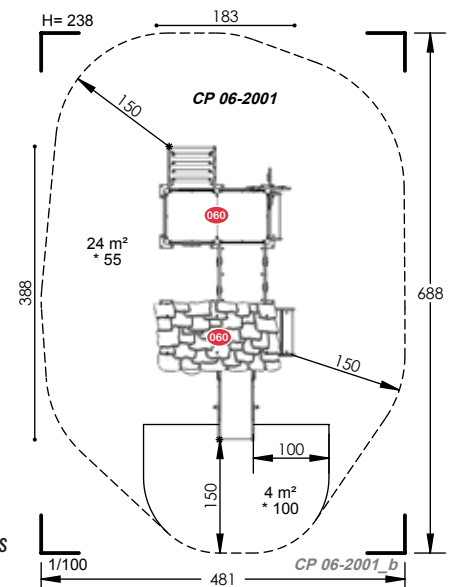

6 Play Activities

CP 06-2001

1 to 6 Years

16 Users

1m Fall Height

10 to 12 Hours Installation

12 Play Activities

CP 06-2003

1 to 6 Years

16 Users

1m Fall Height

10 to 12 Hours Installation

13 Play Activities

CP 06-3001

1 to 6 Years

18 Users