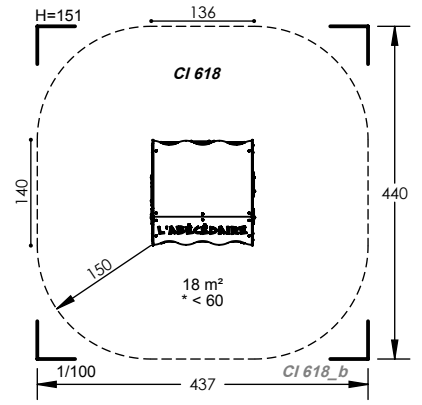

2 to 10 Years

8 Users

<0.60m Fall Height

3 to 4 Hours Installation

6 Play Activities