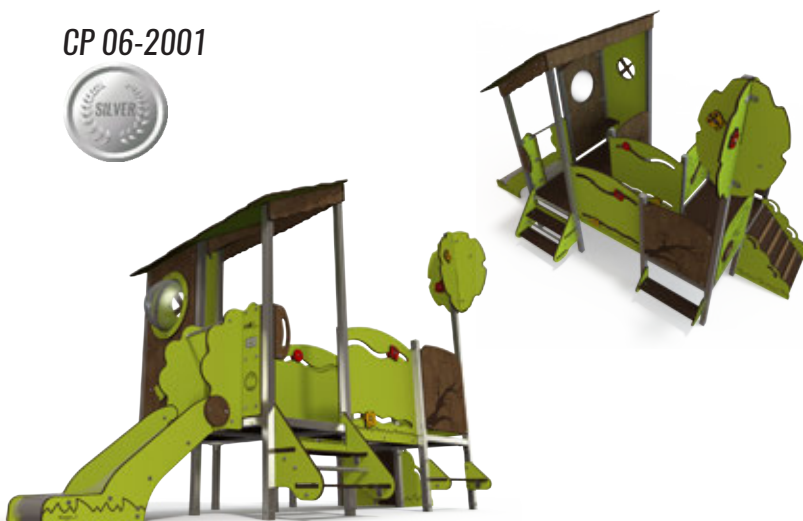

5 to 6 Hours Installation

8 Play Activities

Please note: Fence shown is subject to change and/or can be removed.

CP 06-1001

1 to 6 Years

10 Users

1m Fall Height

6 to 8 Hours Installation

6 Play Activities

CP 06-2001

1 to 6 Years

16 Users

1m Fall Height

10 to 12 Hours Installation

12 Play Activities

CP 06-2003