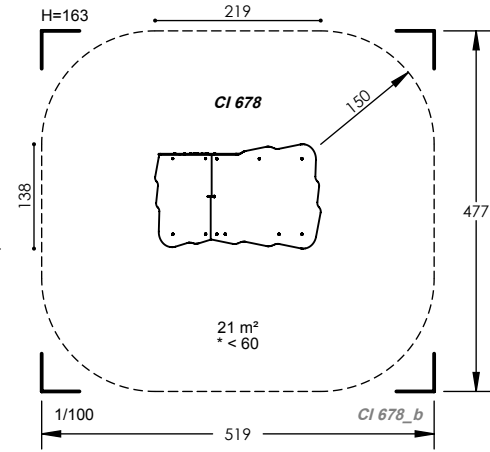

10 Users

<0.60m Fall Height

5 to 6 Hours Installation

8 Play Activities

CI 616

2 to 6 Years

8 Users

1m Fall Height