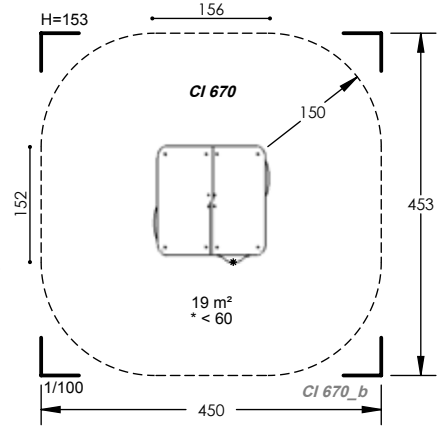

2 to 10 Years

8 Users

<0.60m Fall Height

3 to 4 Hours Installation

8 Play Activities