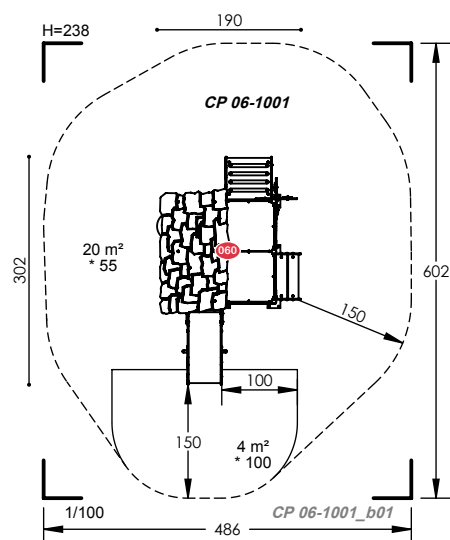

6 Play Activities

CP 06-2001

1 to 6 Years

16 Users

1m Fall Height

10 to 12 Hours Installation

12 Play Activities

CP 06-2003