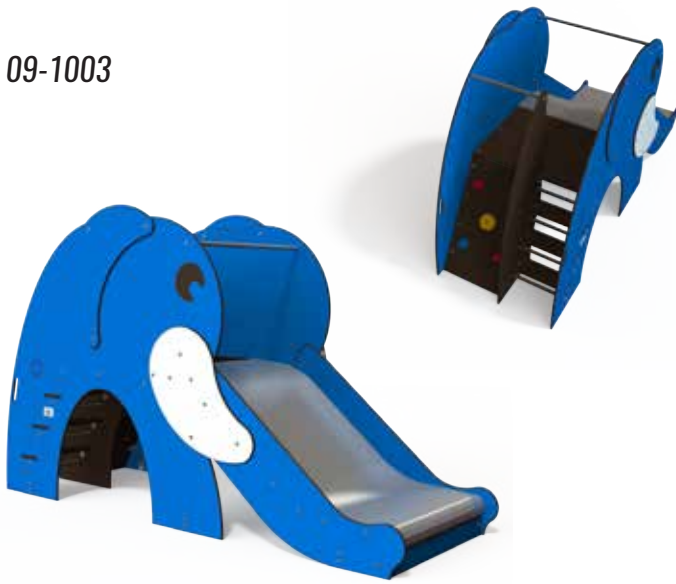

Slides

Slides

Colour Options:

Our units can be coloured in any of the colour combinations shown:

All of our slides are rated Bronze for Play Value unless otherwise shown.

Our slides bring fresh excitement to even the most experienced children. The slides also have a new STARBOARD® slide surfacing that guarantees our customers are able to use the slides in hot weather as well as excellent resistance to wear and vandalism.

4 Users

1m Fall Height

3 to 4 Hours

5 Play Activities

TO 09-1003

-  2 to 6 Years
-  8 Users
-  1m Fall Height
-  3 to 4 Hours
-  6 Play Activities

TO 12-1008

-  2 to 10 Years
-  7 Users
-  1.11m Fall Height
-  4 to 5 Hours
-  5 Play Activities