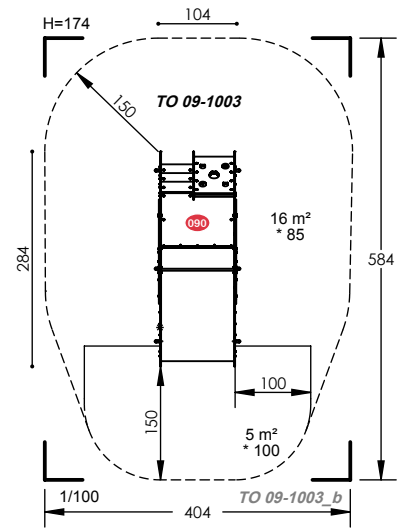

4 Users

1m Fall Height

3 to 4 Hours

5 Play Activities

TO 09-1003

-  2 to 6 Years
-  8 Users
-  1m Fall Height
-  3 to 4 Hours
-  6 Play Activities

TO 12-1008

-  2 to 10 Years
-  7 Users
-  1.11m Fall Height
-  4 to 5 Hours
-  5 Play Activities

Bearhouse with slide, stairways and ropes 10136

User Age: 1+
Safety Area m2: 5
Largest Part: 230cm