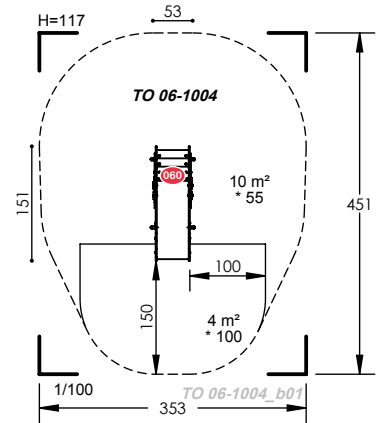

TO 06-1004

1 to 6 Years

4 Users

1m Fall Height

3 to 4 Hours

5 Play Activities

TO 06-1007

1 to 6 Years