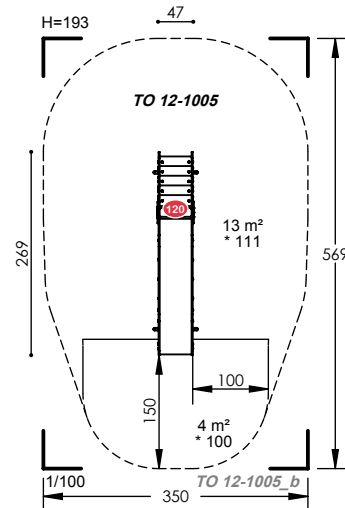

TO 12-1005

2 to 10 Years

7 Users

1.11m Fall Height

4 to 5 Hours

5 Play Activities

TO 15-1005

2 to 12 Years

Bearhouse with slide, stairways and ropes 10136

User Age: 1+
Safety Area m2: 5
Largest Part: 230cm