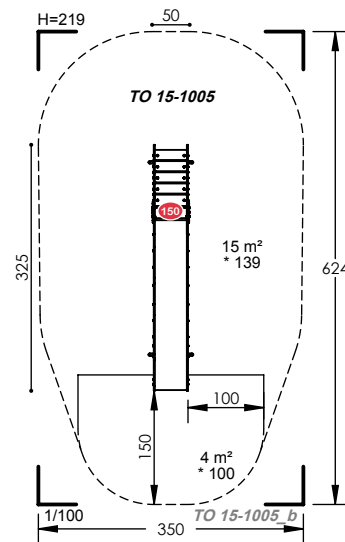

7 Users

1.39m Fall Height

4 to 5 Hours

4 Play Activities

TO 15-1008

2 to 12 Years

7 Users

1.39m Fall Height

TO 15-1012

2 to 12 Years

14 Users

1.39m Fall Height

6 to 7 Hours

7 Play Activities

Traditional Slides

Code	Description	Space Required- Y	Space Required X	Free Fall Height
DP602	1.5m Traditional Slide	3.8M	6.5M	1.5m
DP603	2m Traditional Slide	4.2M	7.4M	2.0m

Bearhouse with slide, stairways and ropes 10136

User Age: 1+
Safety Area m2: 5
Largest Part: 230cm