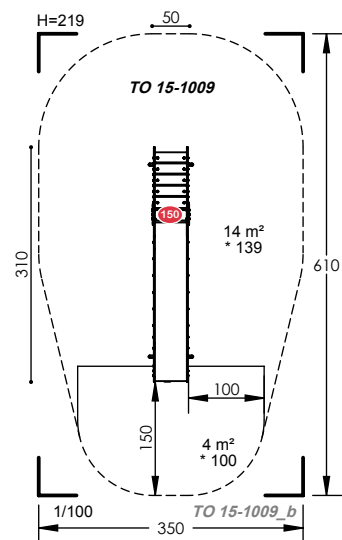

4 to 5 Hours

6 Play Activities

TO 15-1009

2 to 12 Years

7 Users

1.39m Fall Height

4 to 5 Hours

4 Play Activities

TO 15-1012

2 to 12 Years

14 Users

1.39m Fall Height

6 to 7 Hours

7 Play Activities

Traditional Slides

Code	Description	Space Required- Y	Space Required X	Free Fall Height
DP602	1.5m Traditional Slide	3.8M	6.5M	1.5m
DP603	2m Traditional Slide	4.2M	7.4M	2.0m

Bearhouse with slide, stairways and ropes 10136

User Age: 1+
Safety Area m2: 5
Largest Part: 230cm