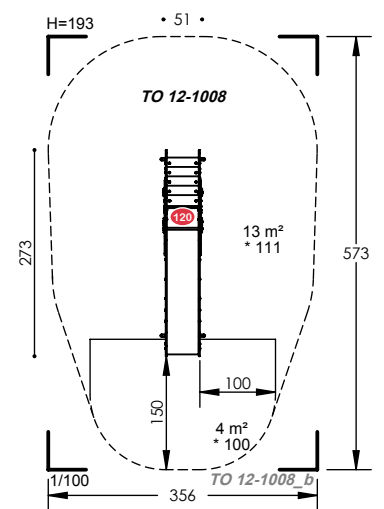

4 Users

1m Fall Height

3 to 4 Hours

5 Play Activities

TO 09-1003

-  2 to 6 Years
-  8 Users
-  1m Fall Height
-  3 to 4 Hours
-  6 Play Activities

TO 12-1008

-  2 to 10 Years
-  7 Users
-  1.11m Fall Height
-  4 to 5 Hours
-  5 Play Activities