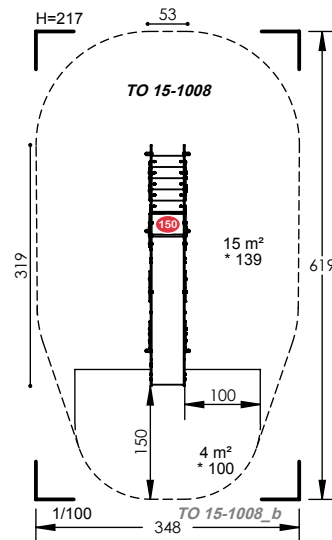

2 to 12 Years

7 Users

1.39m Fall Height

4 to 5 Hours

6 Play Activities