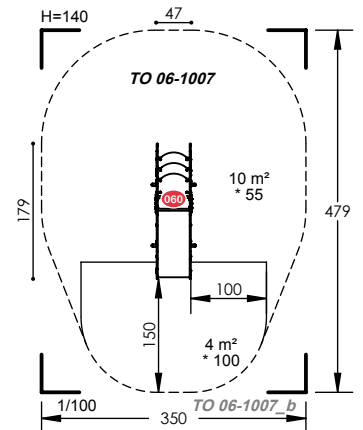

4 Users

1m Fall Height

3 to 4 Hours

5 Play Activities

TO 09-1003

-  2 to 6 Years
-  8 Users
-  1m Fall Height
-  3 to 4 Hours
-  6 Play Activities

TO 12-1008

-  2 to 10 Years
-  7 Users
-  1.11m Fall Height
-  4 to 5 Hours
-  5 Play Activities