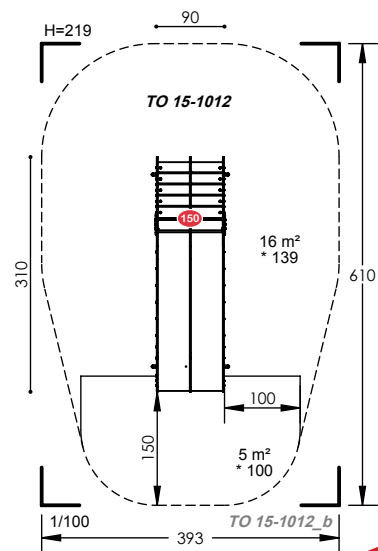

TO 15-1012

2 to 12 Years

14 Users

1.39m Fall Height

6 to 7 Hours

7 Play Activities

Traditional Slides

Code	Description	Space Required- Y	Space Required X	Free Fall Height
DP602	1.5m Traditional Slide	3.8M	6.5M	1.5m
DP603	2m Traditional Slide	4.2M	7.4M	2.0m

Bearhouse with slide, stairways and ropes 10136

User Age: 1+
Safety Area m2: 5
Largest Part: 230cm