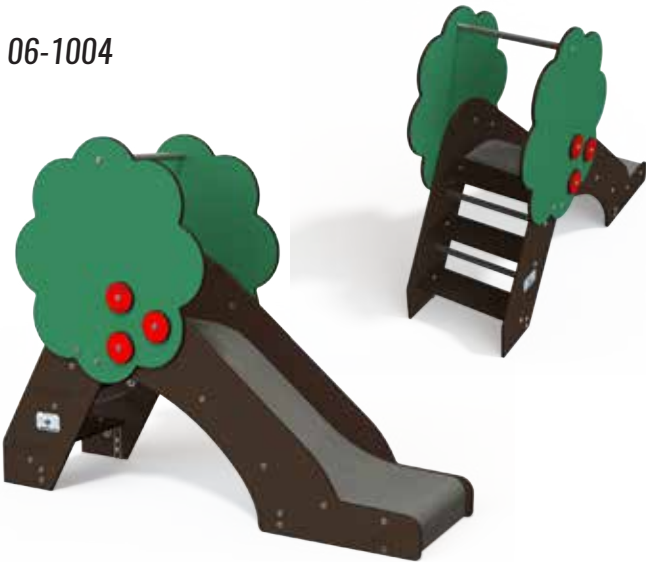

Slides

Slides

Colour Options:

Our units can be coloured in any of the colour combinations shown:

All of our slides are rated Bronze for Play Value unless otherwise shown.

Our slides bring fresh excitement to even the most experienced children. The slides also have a new STARBOARD® slide surfacing that guarantees our customers are able to use the slides in hot weather as well as excellent resistance to wear and vandalism.

TO 06-1004

1 to 6 Years

4 Users

1m Fall Height

3 to 4 Hours

5 Play Activities

TO 06-1007

1 to 6 Years