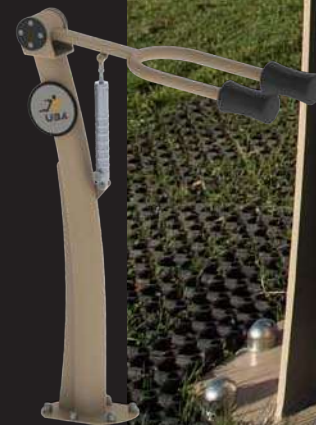

Users: 1
Activities: 3

Bi-directional

Resistance
10-50kg