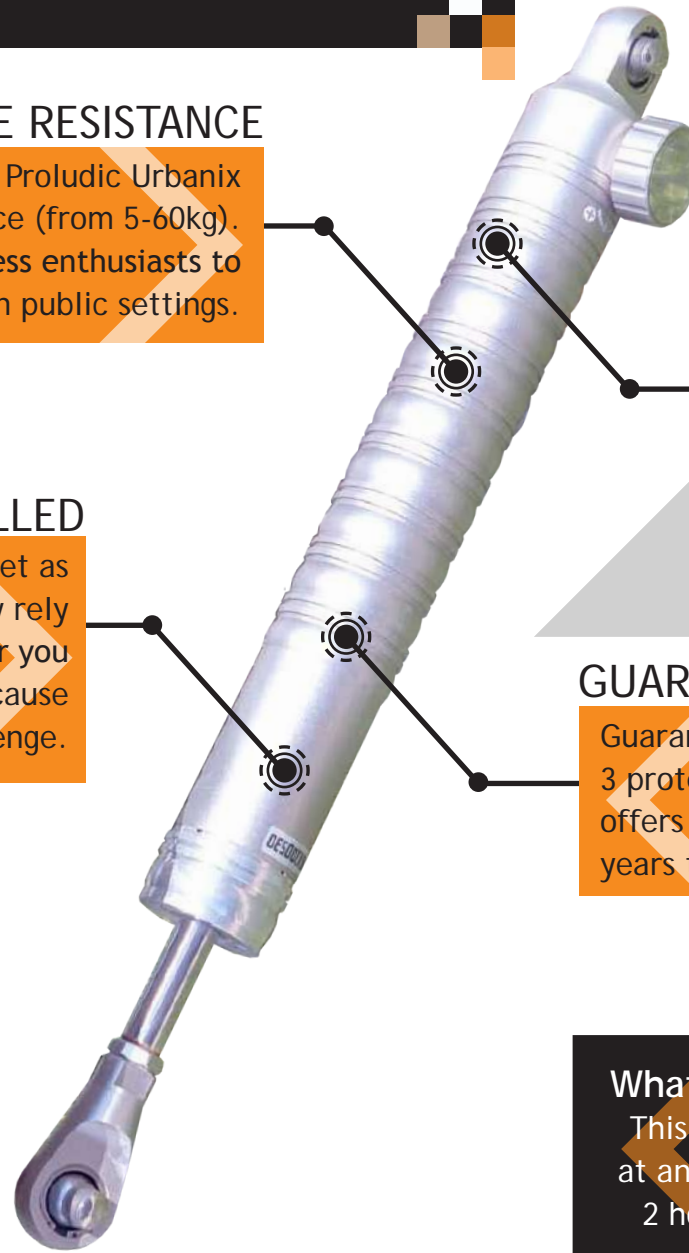

ADJUSTABLE RESISTANCE

The patented piston used on Proludic Urbanix provides 8 levels of resistance (from 5-60kg). This allows beginners and fitness enthusiasts to exercise alongside each other in public settings.

UNRIVALLED

Our piston is unique to the UK market as traditional outdoor gym companies normally rely on body weight only. This means the fitter you get the less useful the product becomes, because there is no progression and no challenge.

BI-DIRECTIONAL

The bi-directional function of the piston also means that different muscle groups are worked as you use the products, allowing muscles to extend and contract.

GUARANTEED PERFORMANCE

Guaranteed for over 2,000,000 repetitions with 3 protection mechanisms, our patented piston offers superior durability and functionality for years to come.

What does 2 million repetitions mean?

This is the equivalent of roughly 3 years use at an average of 4 seconds per repetition and 2 hours of continuous use on a daily basis.