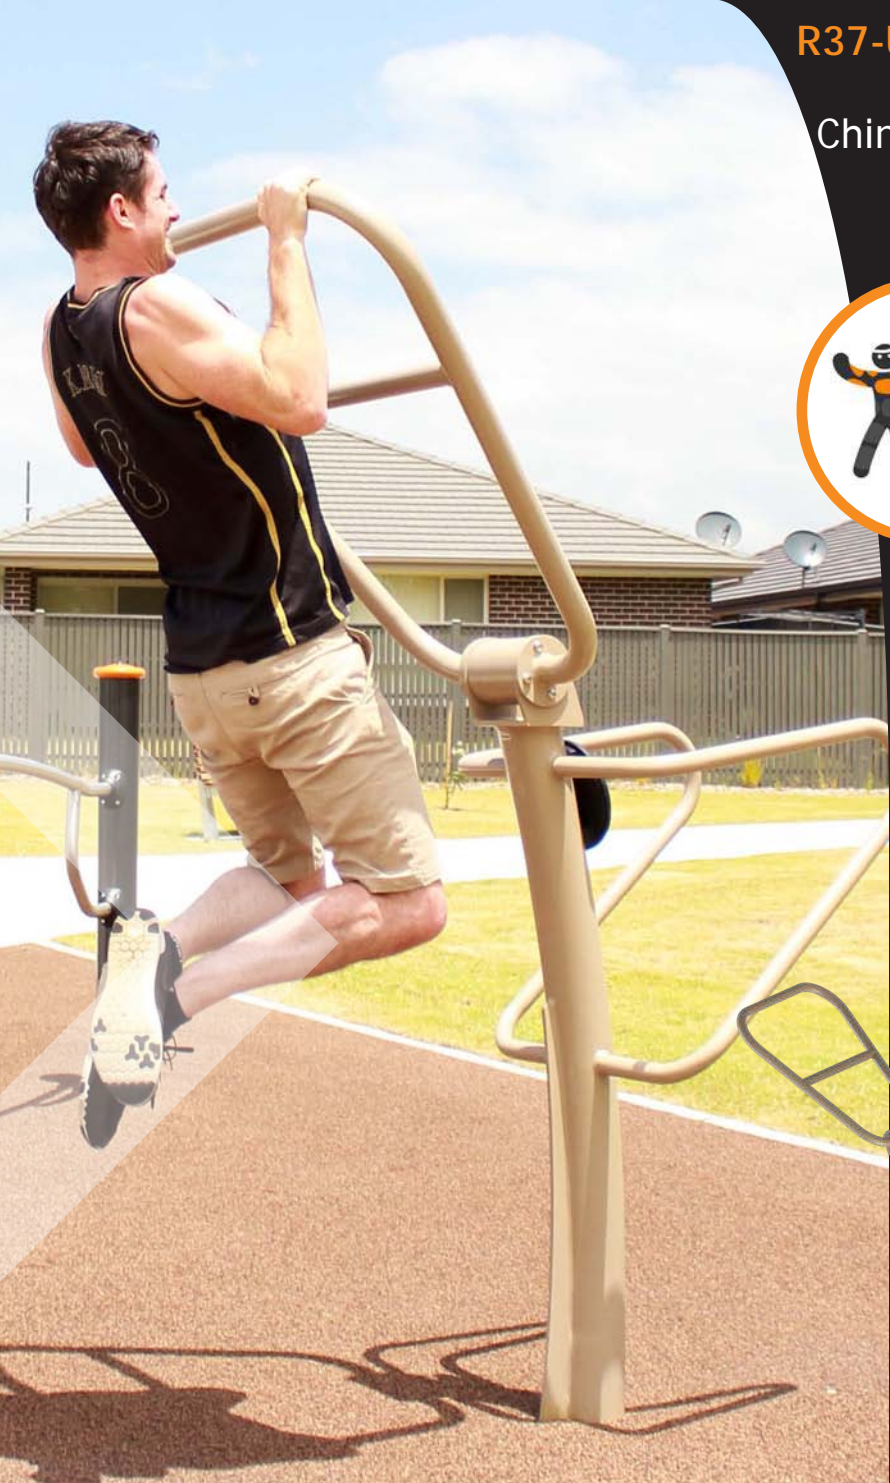

R37-UBX-224

Chin Up & Dip Station