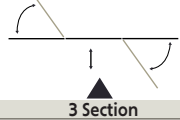

5 Section Couches

MADE IN BRITAIN

Are you looking to optimise your spa experience, and enhance client comfort during treatments, for both the therapist and client? Look no further, our best selling spa range, the Avalon Multiflex 5 Deluxe, features adjustable soft curves, that perfectly adapt to the body's contour, offering optimal support, while maximising the sense of relaxation.

- Table Length 182cm (72")
- Standard cushion side 27" width x 3" depth (as priced below)
- Please see optional extras for further cushion sizes available
- Available in all cushion colours (please refer to website/brochure for colour guide)
- Framework available in white or black
- Please note; the foot cushions on this range cannot be lowered below the frame to create a seated position