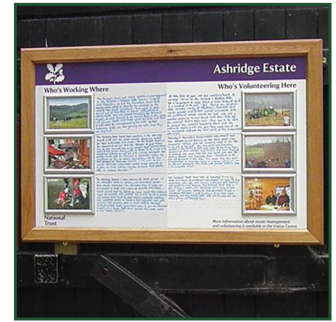

W3. GRP sign with wall mounted oak frame

A0	£755
A1	£610
A2	£490