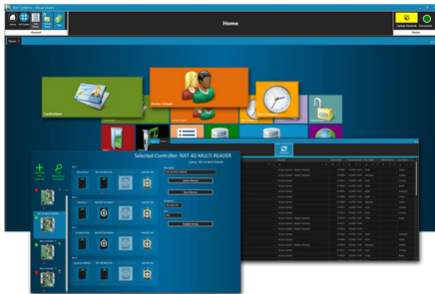

DOORS.NET

Designed with ease of use and integration in mind. Doors.NET provides a user-friendly experience while maintaining power and flexibility.

Doors.NET acts as our client-server solution for security and access control.