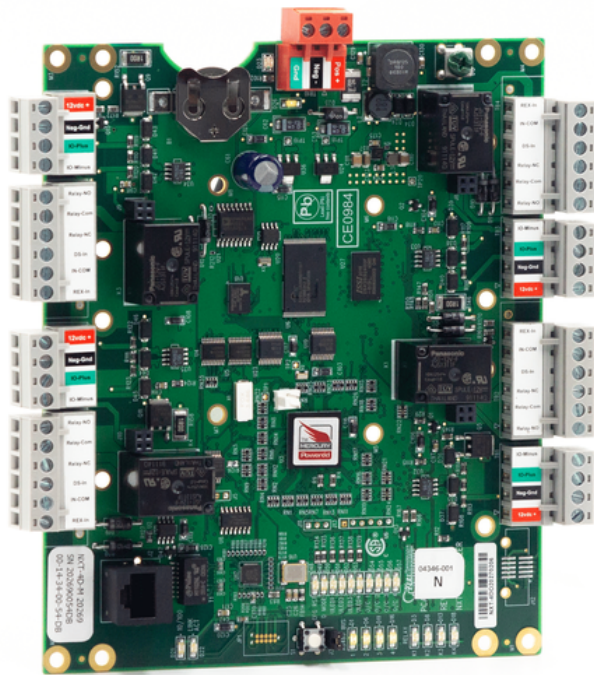

# NXT-MSC MERCURY POWERED TCP-IP CONTROLLERS

- ✓ On-Board TCP/IP Connectivity
- ✓ 185,000 Cardholders, 50,000 Event Buffer
- ✓ Credential Types Library and Wiegand Format Builder
- ✓ IO 4X4 Expandable
- ✓ Controller Continues Operation When Offline
- ✓ Embedded MAC Address for One Button Auto-Configuration
- ✓ Elevator Control Option Available