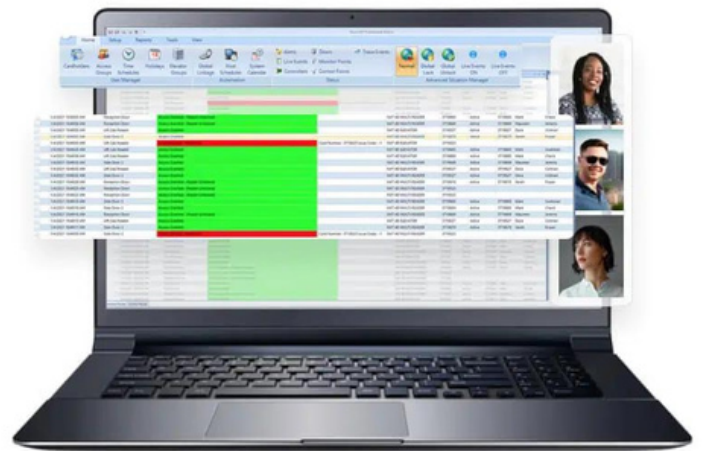

## GET STARTED WITH DOORS.NET

Enjoy powerful control software that lets you manage and monitor installations of any size — whether you're securing 3 doors or 30,000.

## EVENT REPORTING

In-depth reports give peace of mind and provide accountability for all users. Use live events to see real-time movement, customize reports and see software and hardware diagnostics.

## AUTOMATED ACCESS CONTROL FEATURES

Doors.NET gives access to enterprise-level features such as elevator control, timed access schedules, photo badging, local linkage, and anti-pass back.

## ACCESS CONTROL MANAGEMENT TOOLS

Manage your access control with multiple tools available in the Doors.NET software. Ensure smooth operation of high-traffic facilities by using visitor management & time-in-building reports. Use our integrated graphic map to view and monitor your security in real-time and lock down the building with a single button press with global lock.