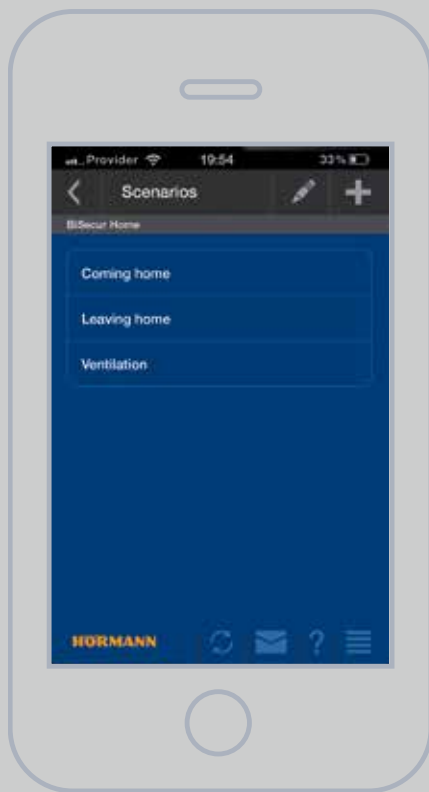

Anywhere around the world

via the Internet: When you are on the go, you can connect to the BiSecur Gateway through your smartphone's or tablet's Internet connection.

Registering your Gateway and smartphone or tablet on the Internet enables your personal access.

BiSecur gateway

A central control unit for your operators and radio receivers, for up to 10 users, up to 16 functions per user.

* from year of manufacture 2014, series version CI

1

2

3

4

Clear, simple, individual

1 Convenient operation

All functions that you control with your hand transmitters can also be executed with the BiSecur app. The intuitive menu navigation makes operation a breeze.

2 Simple overview

With the BiSecur app, you have an exact overview of the status of your garage door and entrance gate, as well as your entrance door* at all times. Self-explanatory icons show you whether your doors are open or closed or whether your entrance door* is locked or unlocked.

3 Setting up “scenarios”

Simply combine several individual functions to make a scenario. A scenario means that, at the press of a button, you can, for example, open or close your garage door and entrance gate at the same time**, control your entrance door* together with your external lighting or set the ventilation position for two garage doors at the same time. You create the scenarios individually for your personal app usage – exactly the way you want them to be.