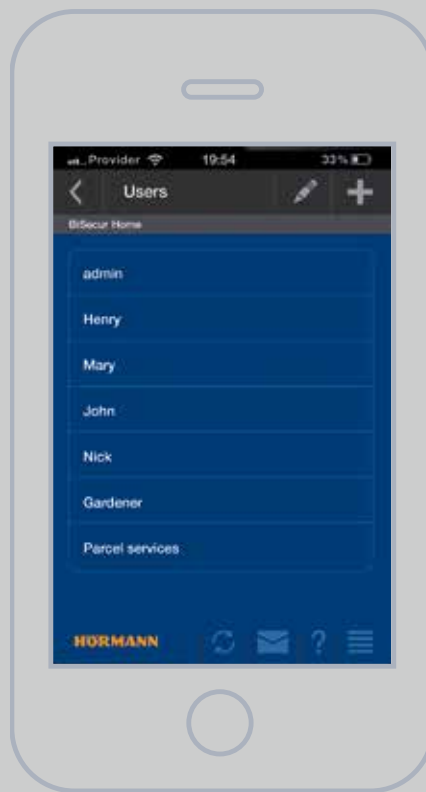

Anywhere around the world

via the Internet: When you are on the go, you can connect to the BiSecur Gateway through your smartphone's or tablet's Internet connection.

Registering your Gateway and smartphone or tablet on the Internet enables your personal access.

BiSecur gateway

A central control unit for your operators and radio receivers, for up to 10 users, up to 16 functions per user.

* from year of manufacture 2014, series version CI

1

2

3

4

Clear, simple, individual

1 Convenient operation

All functions that you control with your hand transmitters can also be executed with the BiSecur app. The intuitive menu navigation makes operation a breeze.

2 Simple overview

With the BiSecur app, you have an exact overview of the status of your garage door and entrance gate, as well as your entrance door* at all times. Self-explanatory icons show you whether your doors are open or closed or whether your entrance door* is locked or unlocked.