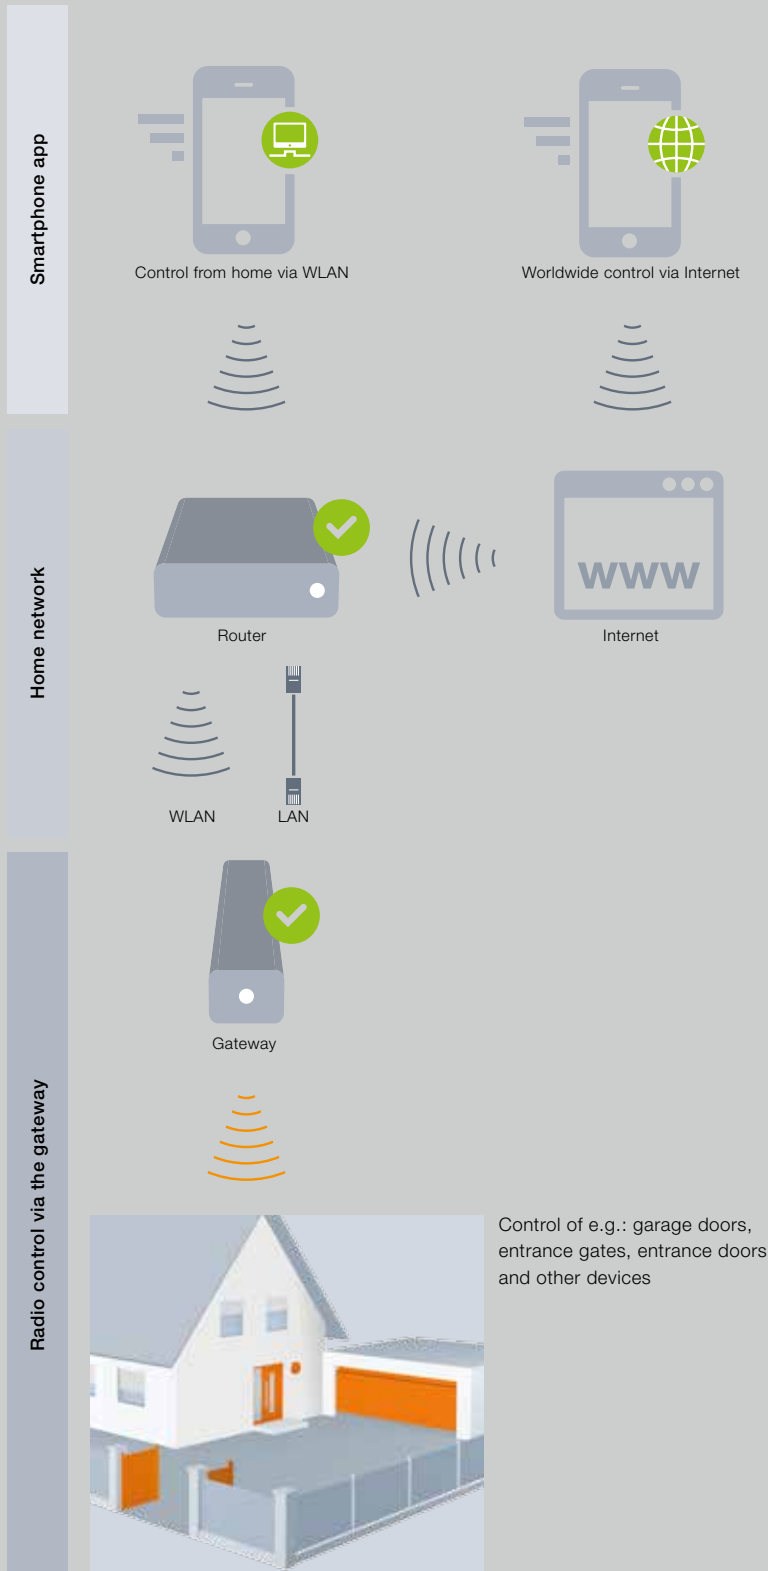

Perfectly in sync with the home network

Take a look at the video at:
www.bisecur-home.com/videos

System requirements

Android devices

- Software version 2.3
- Min. 256 MB RAM

iOS devices

- From software version iOS 6
- From iPod touch, 5th generation
- From iPhone 4S
- From iPad 2
- From iPad mini

Home network

- Broadband Internet access
- WLAN router
  WLAN standard IEEE 802.11b/g/n, encryption WPA-PSK or WPA2-PSK, network name without spaces, access to additional end devices
- Internet browser
  Internet Explorer from version 10, Firefox from version 14, Chrome from version 22, Safari from version 4, other current web browsers with Javascript and CSS3 support
- Available LAN socket on router
- Power supply (100 – 240 V AC, 50 / 60 Hz)
- Smartphone or tablet with access to the App Store^{SM} or to Google^{TM} play
- Location with remote connection to the device to be operated

Internet configuration using the Hörmann portal

You can register your Gateway and your smartphone / tablet on the web page www.bisecur-home.com for worldwide control via the Internet. A one-time registration is done via a certified Hörmann Internet site and ensures the highest data security.