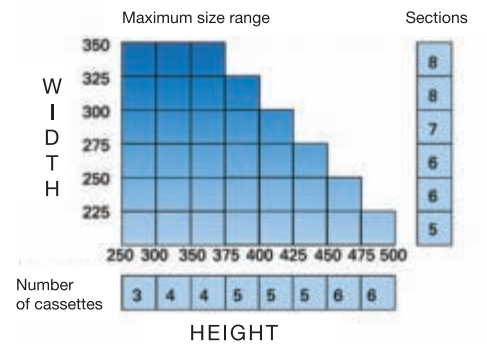

Track Arrangements