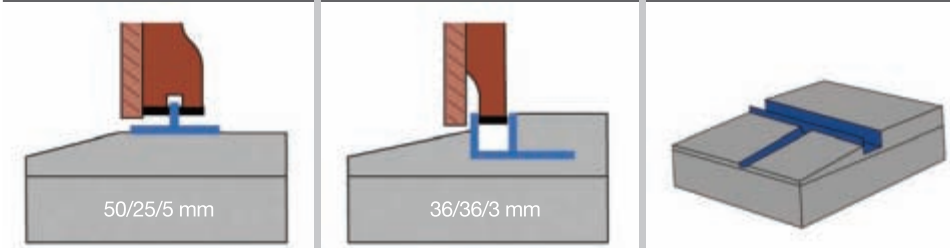

Surface mounted T-track guide Standard Version U-channel Outward water drain

Normal lintel / Min 100 mm Lintel less than 100 mm / Partial fascia No Lintel / 100 mm fascia

Standard reveal 400 mm + No fascia needed Inward fascia Angled corner fascia 120 mm