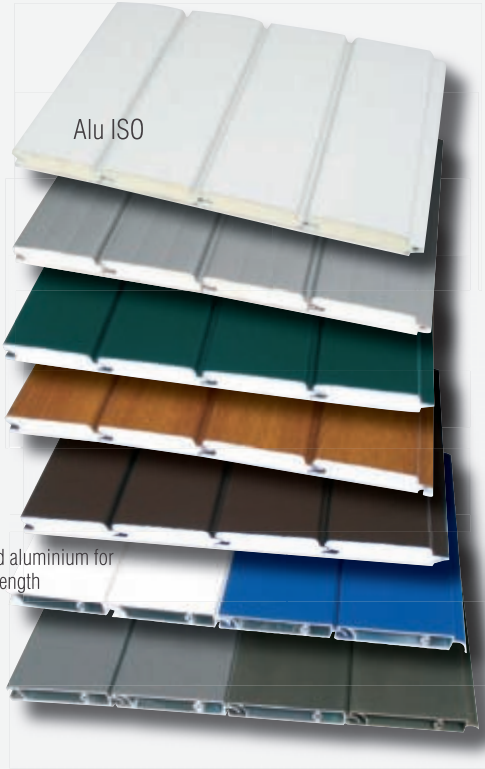

golden oak

Alu ISO

Extruded aluminium for extra strength