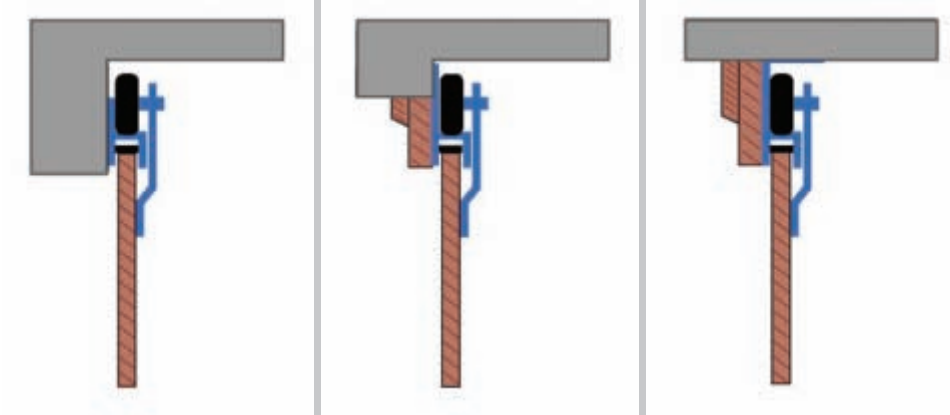

A system full of possibilities.

The door for architectural requirements

ORIGINAL RUNDUM DOOR

Ball-bearing supported rollers Guides with stainless steel ball-bearing supported vulcanised rollers Engineered lock piece with compass type bolt and Euro cylinder security lock Recessed door handle Sprung stainless steel banding

Surface mounted T-track guide Standard Version U-channel Outward water drain

Normal lintel / Min 100 mm Lintel less than 100 mm / Partial fascia No Lintel / 100 mm fascia

Standard reveal 400 mm + No fascia needed Inward fascia Angled corner fascia 120 mm