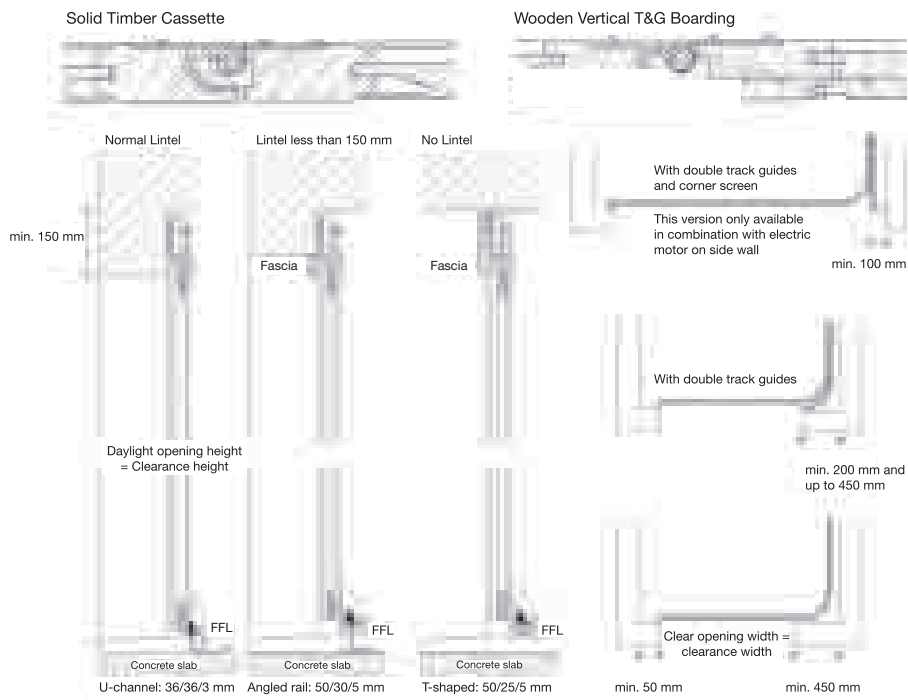

APPLICATIONS

New build, conversions, renovations – available for all conceivable door types and openings.

GARAGE DOOR DESIGN AT ITS MOST ATTRACTIVE

Rundum Meir side sectional doors give your home that something extra in terms of appearance. The individual design starts at the planning stage. The expertise of our craftsmen gives free rein to your wishes, enabling your home and garage to merge into one. You can always count on the quality and professional expertise of Rundum Meir. No ifs....no buts.

SIDE SECTIONAL DOORS MADE OF SOLID TIMBER

SIDE SECTIONAL DOORS INSPIRED ENGINEERING SOLUTIONS

Design Suggestions

Cassette

Diamond

Twin Fishbone

Double Diamond

Fishbone