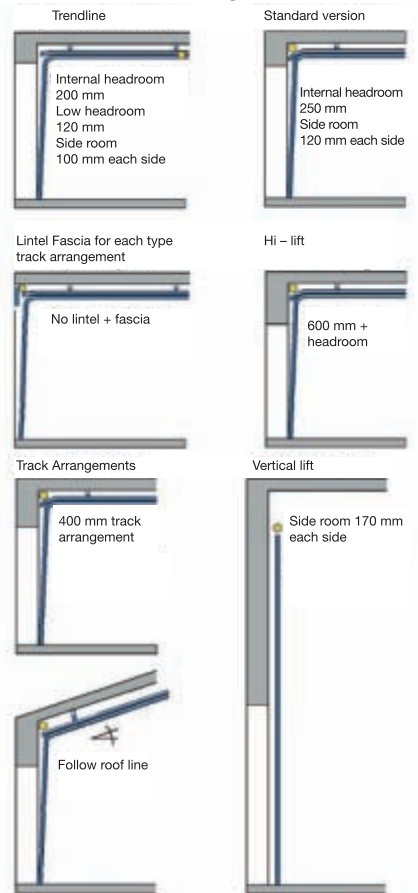

Track Arrangements