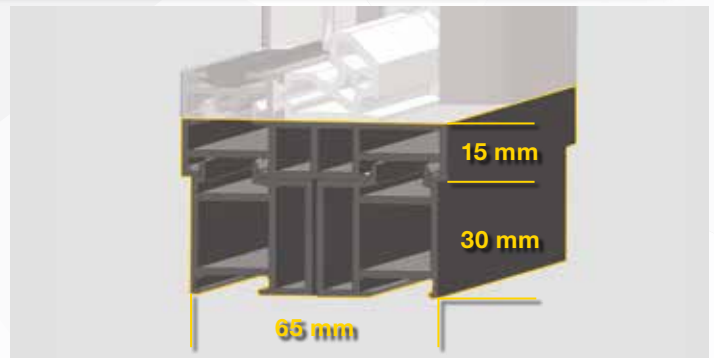

✓ **Dimensions**

Threshold height is 12 mm on the inside and 22.5 mm on the outside.

✓ **Add-on profiles**

Add on bottom profiles. 15 mm and 30 mm height. Can be combined in series..
15mm+30mm+30mm.....

✓ **Key cylinders
(safety classes A,B,C)**