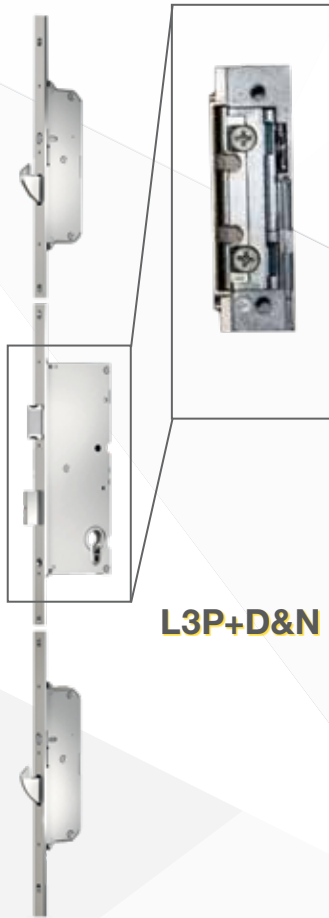

L3P+D&N