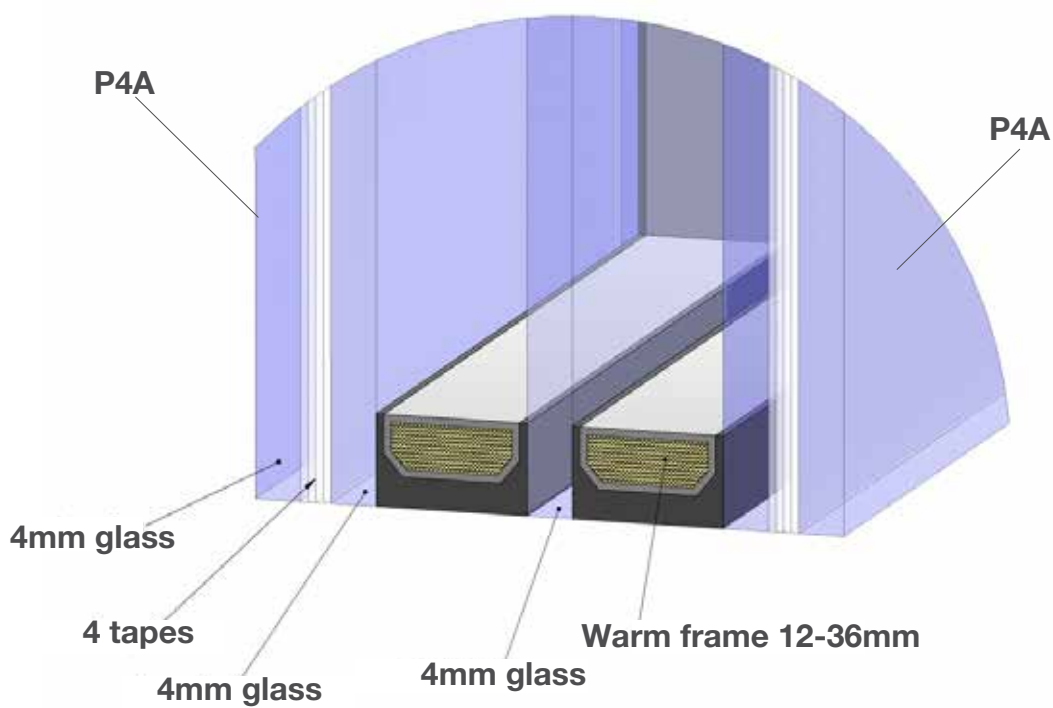

Sound reduction
EN 717-1:2013

-30 Db

*for 1000x2200 mm size plane leaf doors

✓ **Triple safety glazing**

Triple glazing on door leaves and side elements. Safety glass P4A outside and inside.

- 1 Polyurethane foam
- 2 Cold rolled steel
- 3 Hot dip galvanisation
- 4 Chemical treatment
- 5 Powder coated