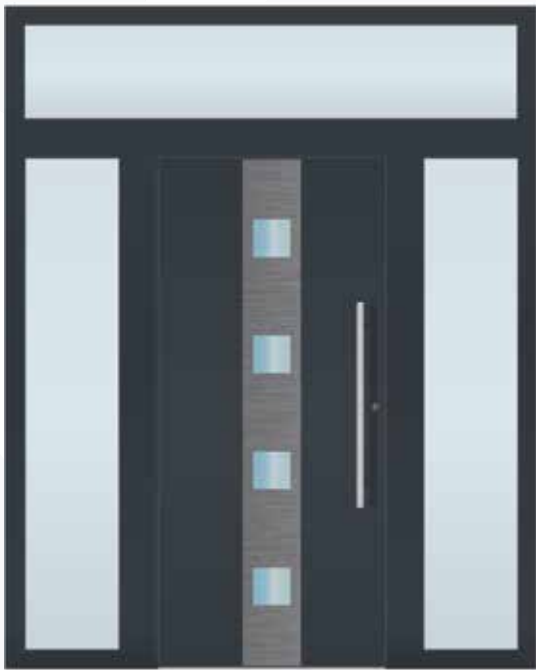

✓ Side and top elements