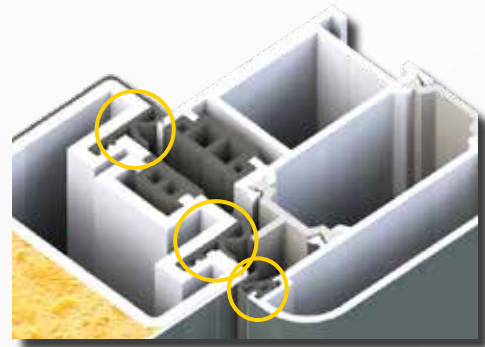

Sound reduction
EN 717-1:2013

-30 Db

*for 1000x2200 mm size plane leaf doors

✓ **Triple safety glazing**

Triple glazing on door leaves and side elements. Safety glass P4A outside and inside.

- 1 Polyurethane foam
- 2 Cold rolled steel
- 3 Hot dip galvanisation
- 4 Chemical treatment
- 5 Powder coated

✓ Door Seals

Three contour sealing ensures perfect insulation.

Door has three seal contours: one on the frame and two on the leaf.

✓ Door Hinges

Robust Schuring hinges are made to serve.

High quality alloy and powder coating, patented ball-bearing system will guarantee durability and performance.