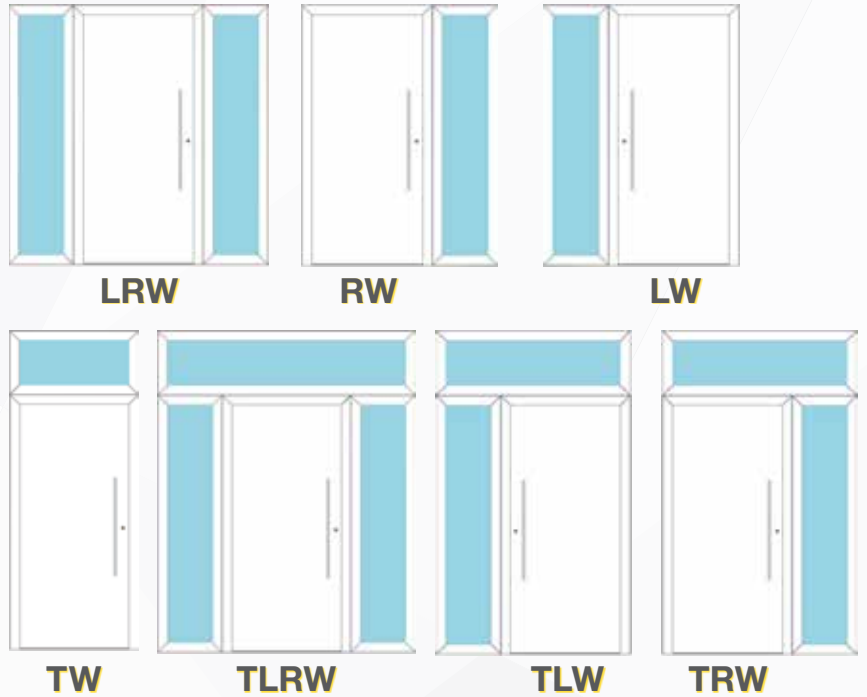

Old Oak

Structure painting available upon request

Golden Oak

Old Oak

Ryterna RAL colour palette

✓ Side and top elements

✓ Glazing options

✓ “Etched” effect glazing