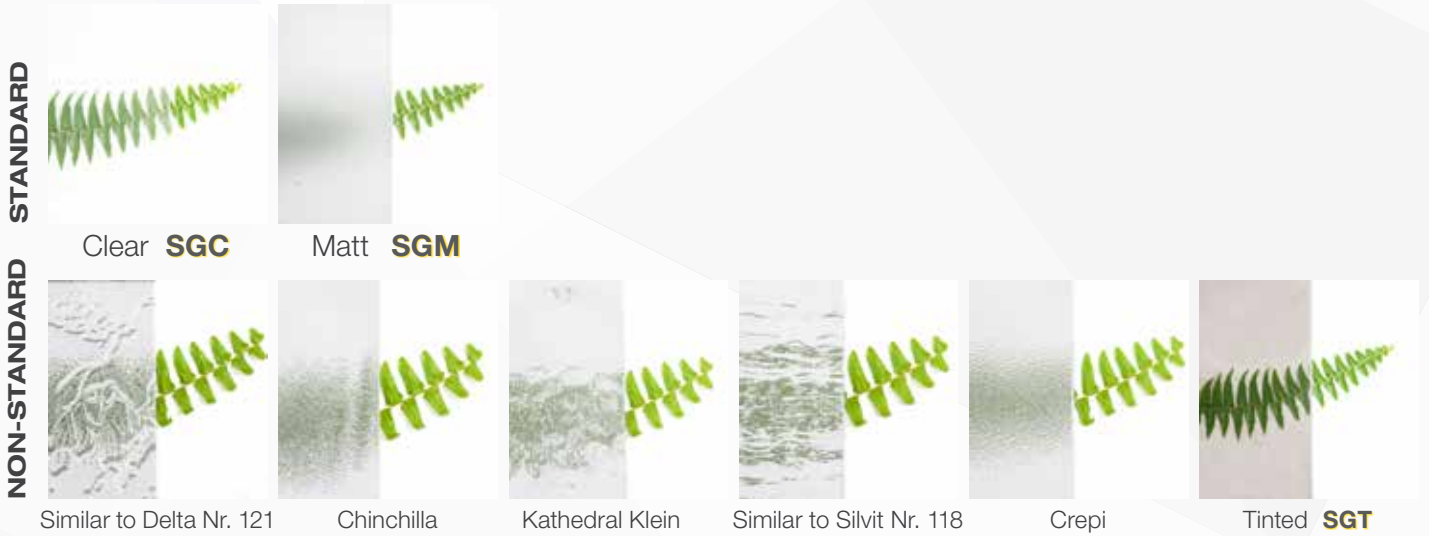

Old Oak

Structure painting available upon request

Golden Oak

Old Oak

Ryterna RAL colour palette

✓ Side and top elements

✓ Glazing options

✓ “Etched” effect glazing