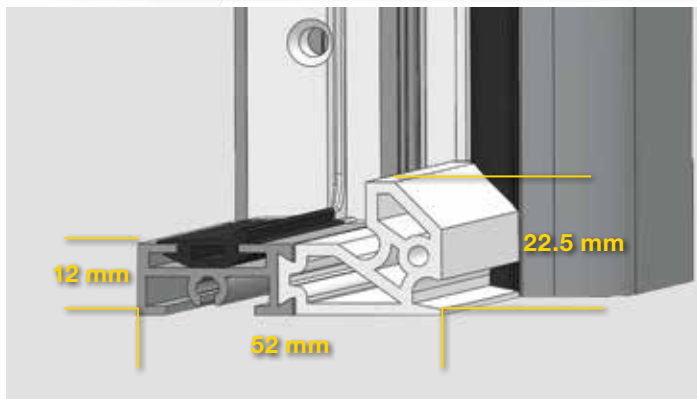

✓ Door Seals

Three contour sealing ensures perfect insulation.

Door has three seal contours: one on the frame and two on the leaf.

✓ Door Hinges

Robust Schuring hinges are made to serve.

High quality alloy and powder coating, patented ball-bearing system will guarantee durability and performance.

✓ **Dimensions**

Threshold height is 12 mm on the inside and 22.5 mm on the outside.

✓ **Add-on profiles**

Add on bottom profiles. 15 mm and 30 mm height. Can be combined in series..
15mm+30mm+30mm.....

✓ **Key cylinders
(safety classes A,B,C)**