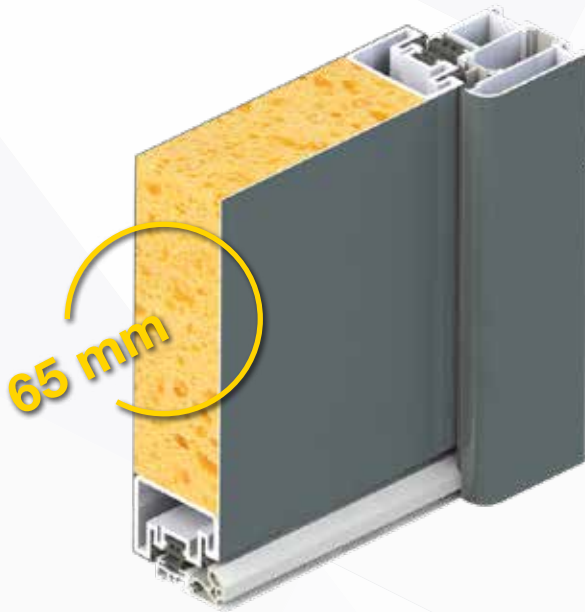

RD65 frame is made of composite aluminium profiles with 24 mm thick thermal break. Leaf is 65 mm thick with double steel skin filled with freon free PU foam.

All windows and sidelights are triple glazed with safety glass. You can choose clear, obscure, opaque or tinted glazing options. Custom glazing available on request.