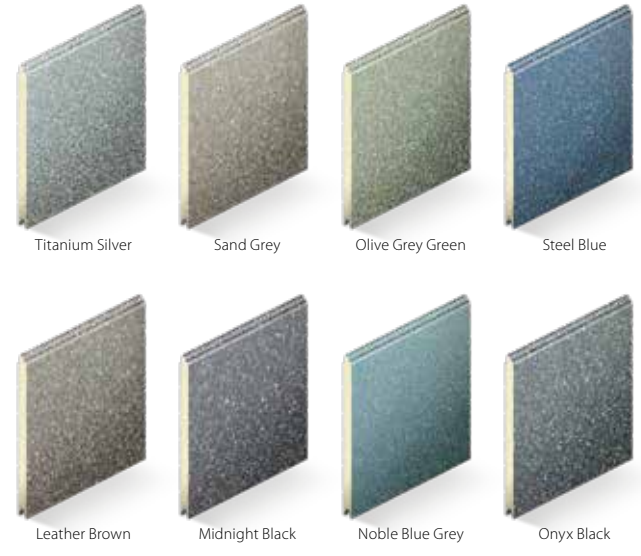

### 3 Colours

This is where you can truly create your ideal garage door. Available in any RAL colour or BS colour, SeceuroGlide Sectionals provide the opportunity to match your door to your windows, front door or even your car! Here are some of our most popular finishes, including our metallic colours.

#### Free of Charge Colours

#### Standard Colours

#### Metallic Colours

Foiled Woodgrain  
Only available in Centre Rib.

*"I never realised there would be this much choice – I'm really impressed with how bespoke my door truly is."*