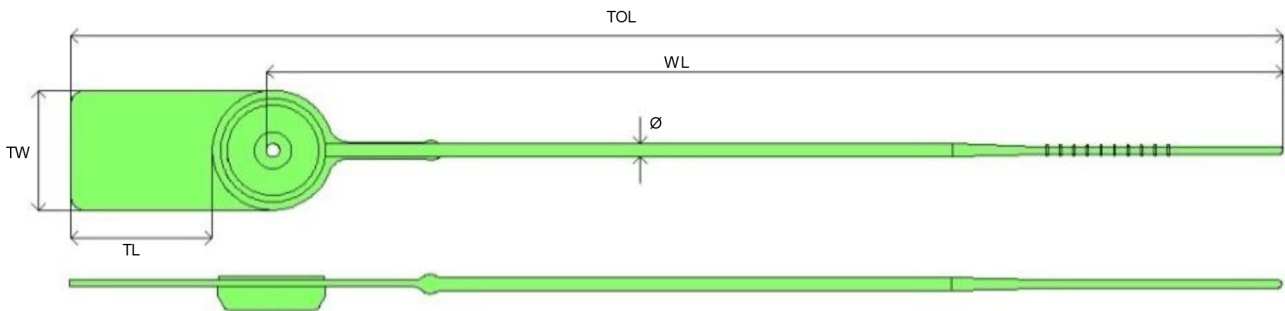

Properties

- ◆ Average Breaking Strength : 14 kgf

Colours

Product Code	Dimension					Packaging			
	Total Length TOL (mm)	Working Length WL (mm)	Strap Diameter Ø (mm)	Tag Length TL (mm)	Tag Width TW (mm)	Quantity per mat (pieces)	Quantity per box (pieces)	Weight per box (kg)	Box Dimension L x W x H (mm)
SKY150ST	184	150	2.3	27	18	10	1,000	2.1	275 x 215 x 140
SKY150TBG	200	150	2.3	40	18	10	1,000	2.4	275 x 215 x 140
SKY200ST	234	200	2.3	27	18	10	1,000	2.3	325 x 215 x 140
SKY200LT	250	200	2.3	40	18	10	1,000	2.5	325 x 215 x 140

Note :TBG – Tag with Bend Groove, ST– Short Tag, LT – Long Tag

SKYSEAL (TO & NTO)

is of variable length tightening made of high quality plastic incorporating stainless steel locking mechanism. The strap is smooth and flexible for easier handling and tightening, meanwhile the locking mechanism is strong and weather resistant.